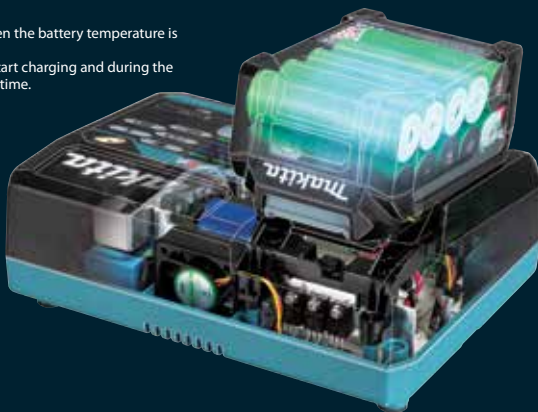

The optimum charging system

Forced air cooling Fast charging

General charging method

Natural heat dissipation Waiting time for charging

The Makita Rapid Optimum Charger communicates with the battery's built-in chip throughout the charging process to optimize battery life by actively controlling current, voltage and temperature.