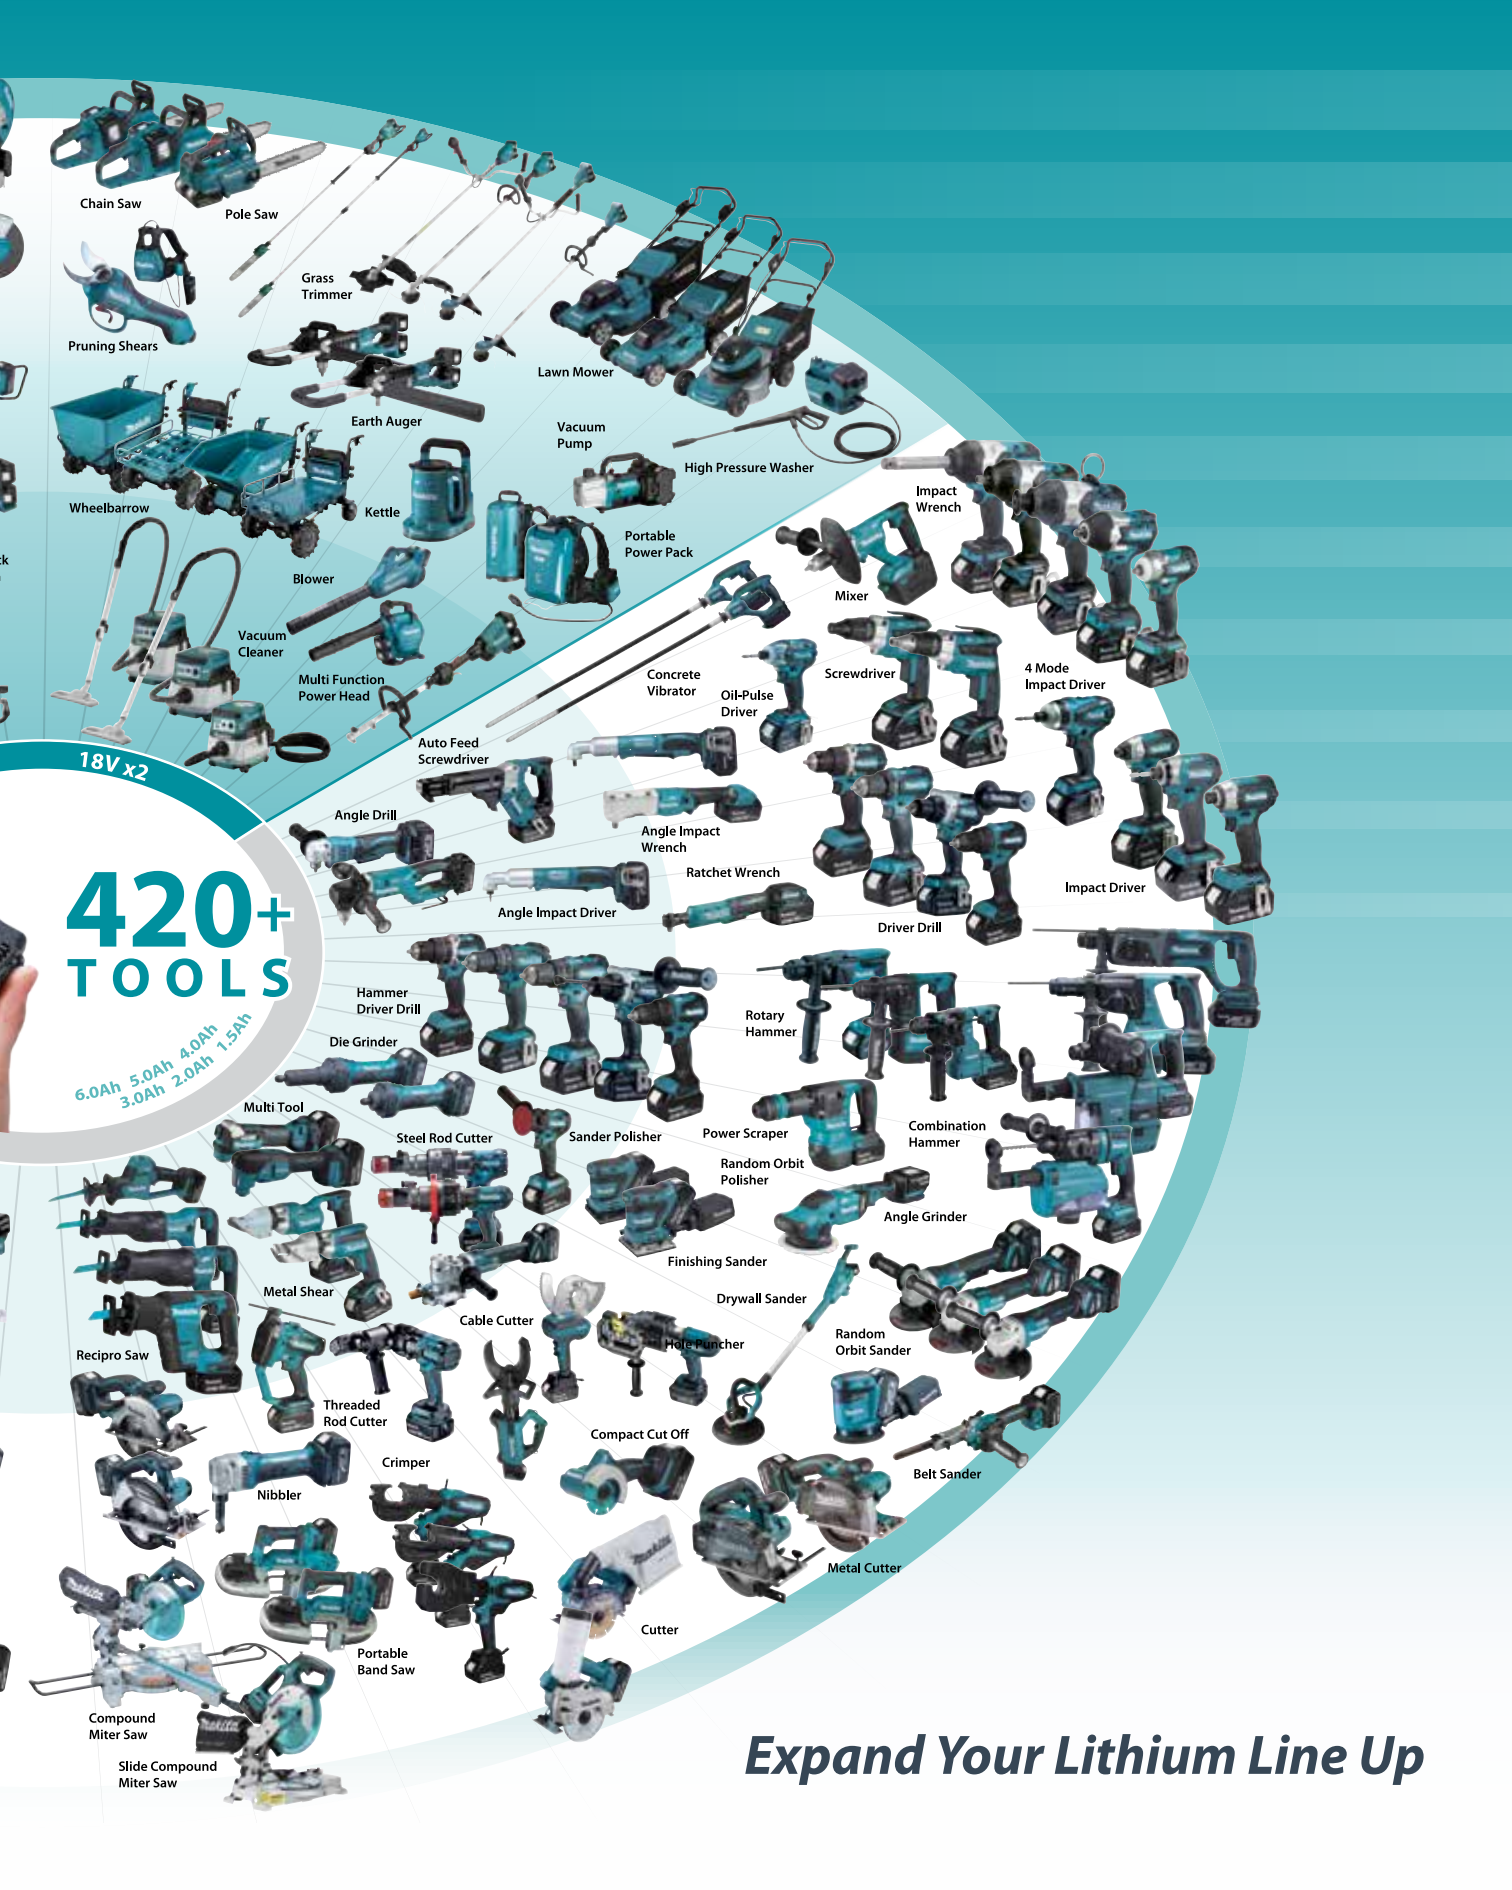

Chain Saw

Pole Saw

Grass Trimmer

Pruning Shears

Lawn Mower

Earth Auger

Vacuum Pump

High Pressure Washer

Wheelbarrow

Kettle

Portable Power Pack

Blower

Vacuum Cleaner

Multi Function Power Head

Auto Feed Screwdriver

Concrete Vibrator

Oil-Pulse Driver

Mixer

Screwdriver

4 Mode Impact Driver

18V x2

420+ TOOLS

6.0Ah 5.0Ah 4.0Ah 3.0Ah 2.0Ah 1.5Ah

Angle Drill

Angle Impact Wrench

Ratchet Wrench

Angle Impact Driver

Driver Drill

Impact Driver

Hammer Driver Drill

Die Grinder

Rotary Hammer

Multi Tool

Steel Rod Cutter

Sander Polisher

Power Scraper

Combination Hammer

Random Orbit Polisher

Angle Grinder

Finishing Sander

Metal Shear

Cable Cutter

Drywall Sander

Random Orbit Sander

Recipro Saw

Threaded Rod Cutter

Hole Puncher

Compact Cut Off

Belt Sander

Nibbler

Crimper

Metal Cutter

Cutter

Portable Band Saw

Compound Miter Saw

Slide Compound Miter Saw

Expand Your Lithium Line Up