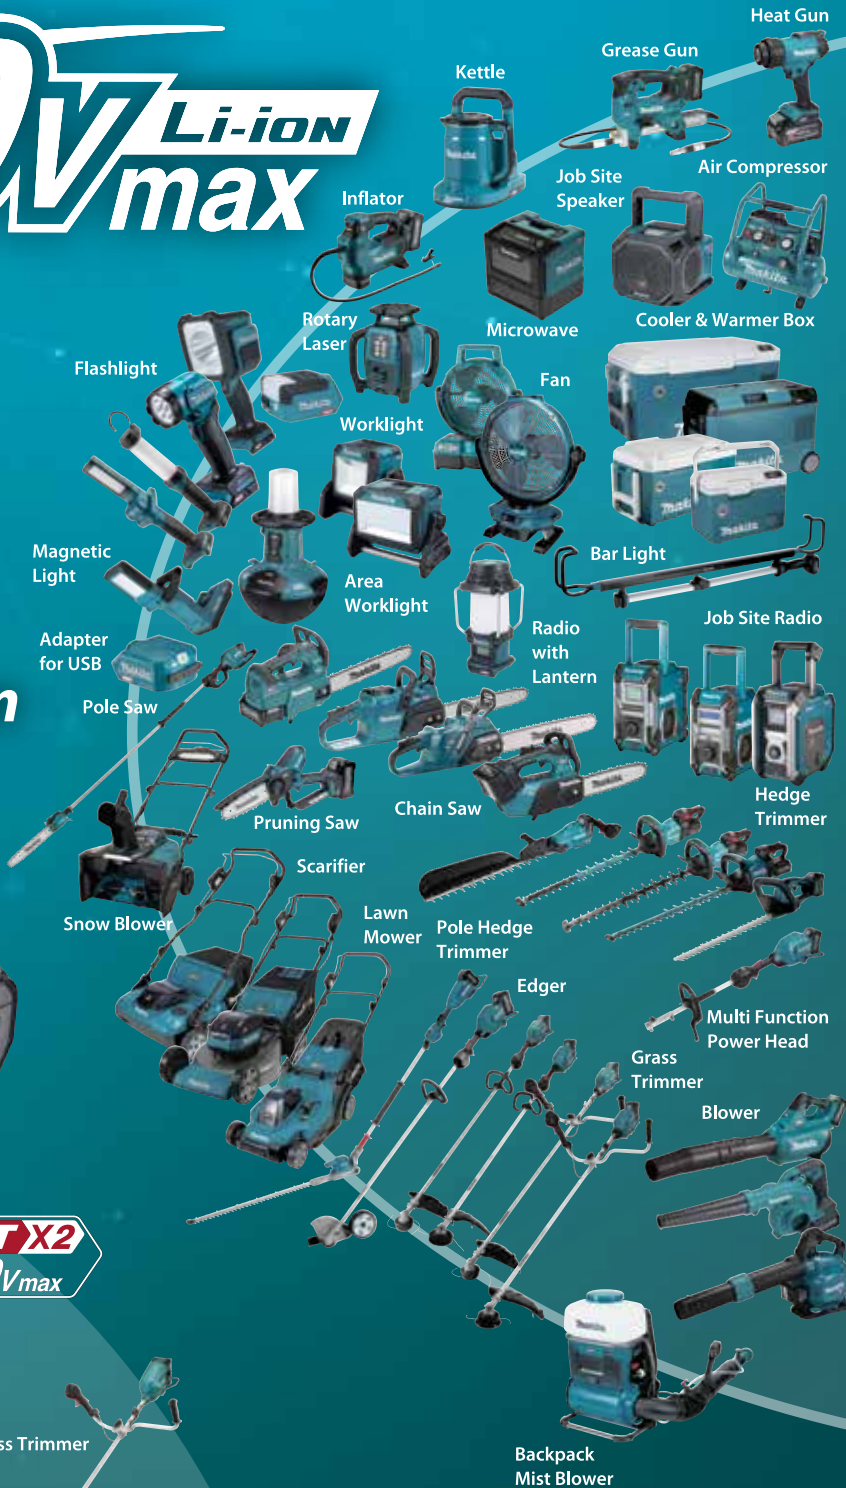

Cordless Angle Grinder
GA050G (125 mm/5")

Cordless Angle Grinder
GA038G (230mm/9")

Cutting concrete continuously at depth of 40mm

Work amount per charge

Standard [BL4040] **240 cm**

High Output Battery [BL4040F / BL4050F] **410 cm** UP TO **71% LONGER**

Achieves increased continuous output performance under heavy load, which is equivalent to BL4050F, while maintaining the same size as BL4040.

vs BL4040

36%
MORE POWER

32%
COOLER

vs BL4050F

28%
LESS WEIGHT

32%
MORE COMPACT

XGT

40V Li-ion max

High Power

Durability

Digital Communication

XGT

40V Li-ion max

**XGT X2
80V max**

Rotary Hammer

Demolition Hammer

Power Cutter

Breaker

Grass Trimmer

Vacuum Cleaner

Battery

BL4020
2.0Ah