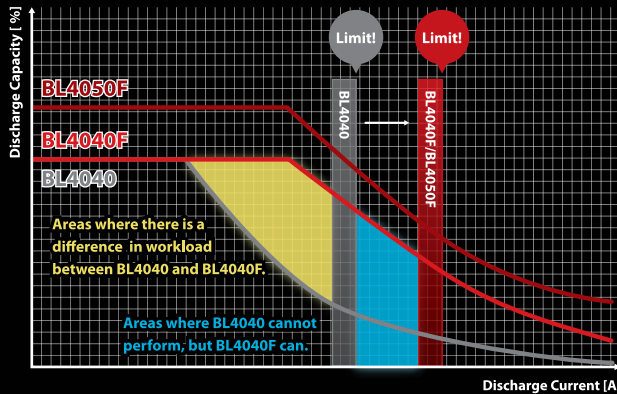

Unlocks the full power potential for certain models.

Demonstrates tenacity even under heavy load.

BL4040F Tab-less Battery

Traditional

Higher electrical resistance

Energy converts to heat

Leading to energy loss

Tab-less

Lower electrical resistance

Energy does not easily convert to heat

Minimal energy loss

BL4050F (Traditional)

20 cells
(2P10S)

BL4040F (Tab-less)

10 cells
(1P10S)

Unlocks the full power potential for certain models.

By using the high output battery, the overload indicator setting changes thanks to the smart system, allowing for continuous heavy load work, thereby improving efficiency and unlocking the full power of certain models.