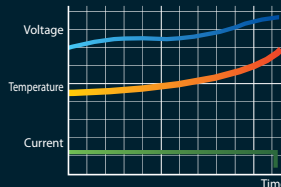

General charging method