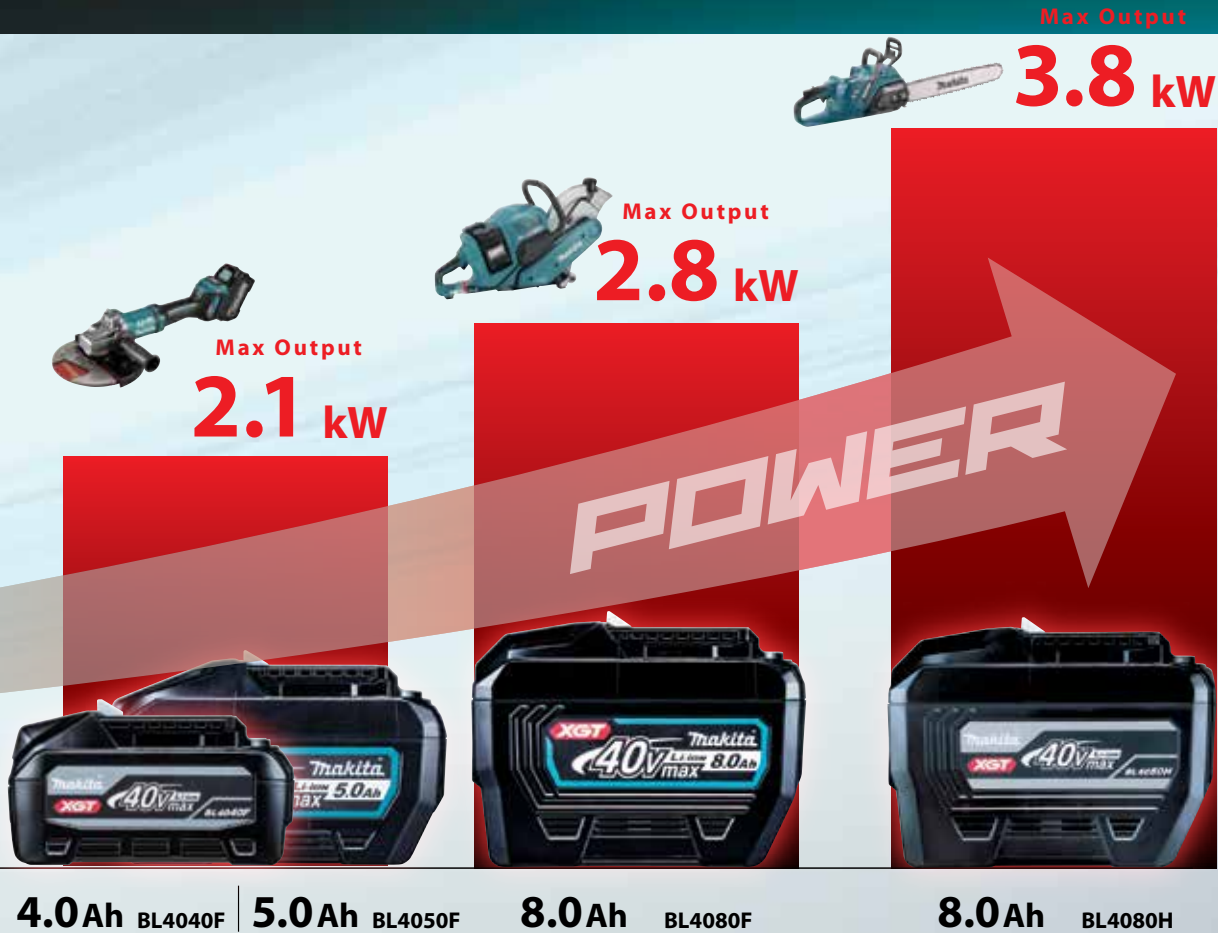

Tool ↔ Battery ↔ Battery Charger
Digital communication

Optimum charging system

Auto maintenance system with two cooling fans for providing more optimum fast charging

40Vmax mechanism movie

This movie was filmed in Japan.
Models and specs may vary by country.