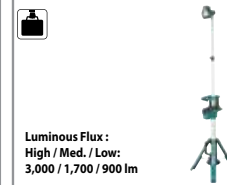

DML814 - Rs. 44,300

Luminous Flux :  
High / Med. / Low:  
3,000 / 1,700 / 900 lm

18V 400lx, 8.1kg

**Cordless Worklight - DML813**

DML813 - Rs. 46,257

Luminous Flux :  
High / Med. / Low:  
3,000 / 1,700 / 900 lm