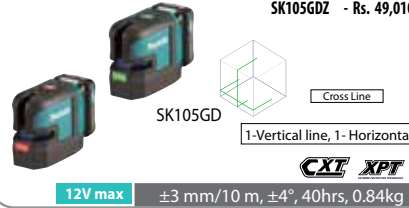

Rechargeable Multi Line Laser - SK105D

SK105GDZ - Rs. 49,010

12V max ±3 mm/10 m, ±4°, 40hrs, 0.84kg