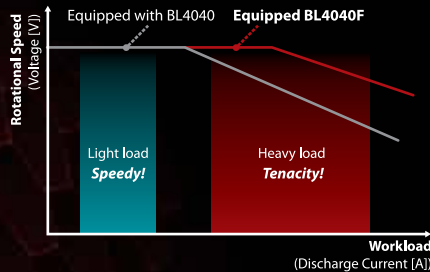

Demonstrates tenacity even under heavy load.

By using the high output battery, it is less likely to slow down under heavy load, demonstrating tenacity and leading to increased efficiency. Despite having the same battery capacity, the work output per charge with the BL4040F can be higher than the BL4040 under high load conditions.

Cordless Angle Grinder
GA050G (125 mm/5")