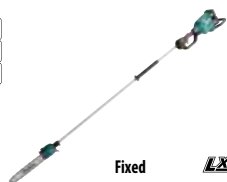

DUA300Z - Rs. 61,220

Fixed

18V x2

103dB(A)/93dB(A) 6.9kg

**Brushless Cordless Pole Hedge Trimmer - UN001G**

UN001GZ - Rs. 66,650

40V max

2grips, 38mm (1-1/2"), 5.9kg