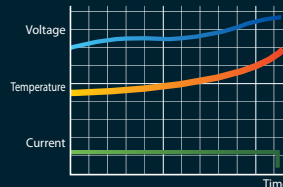

General charging method