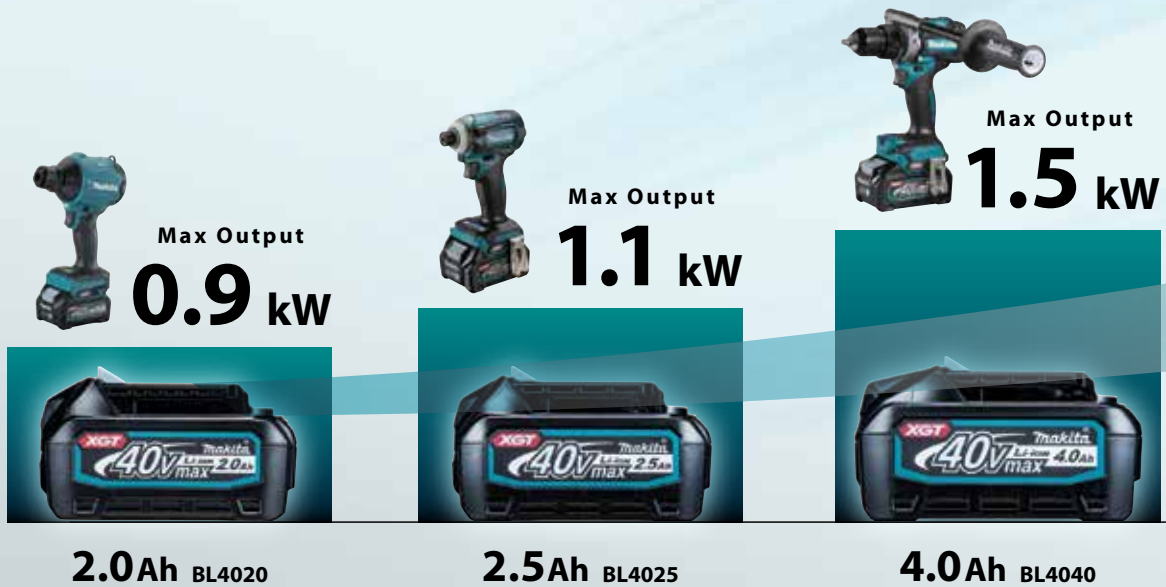

40V^{Li-ion} max

XGT

XGT Battery Series