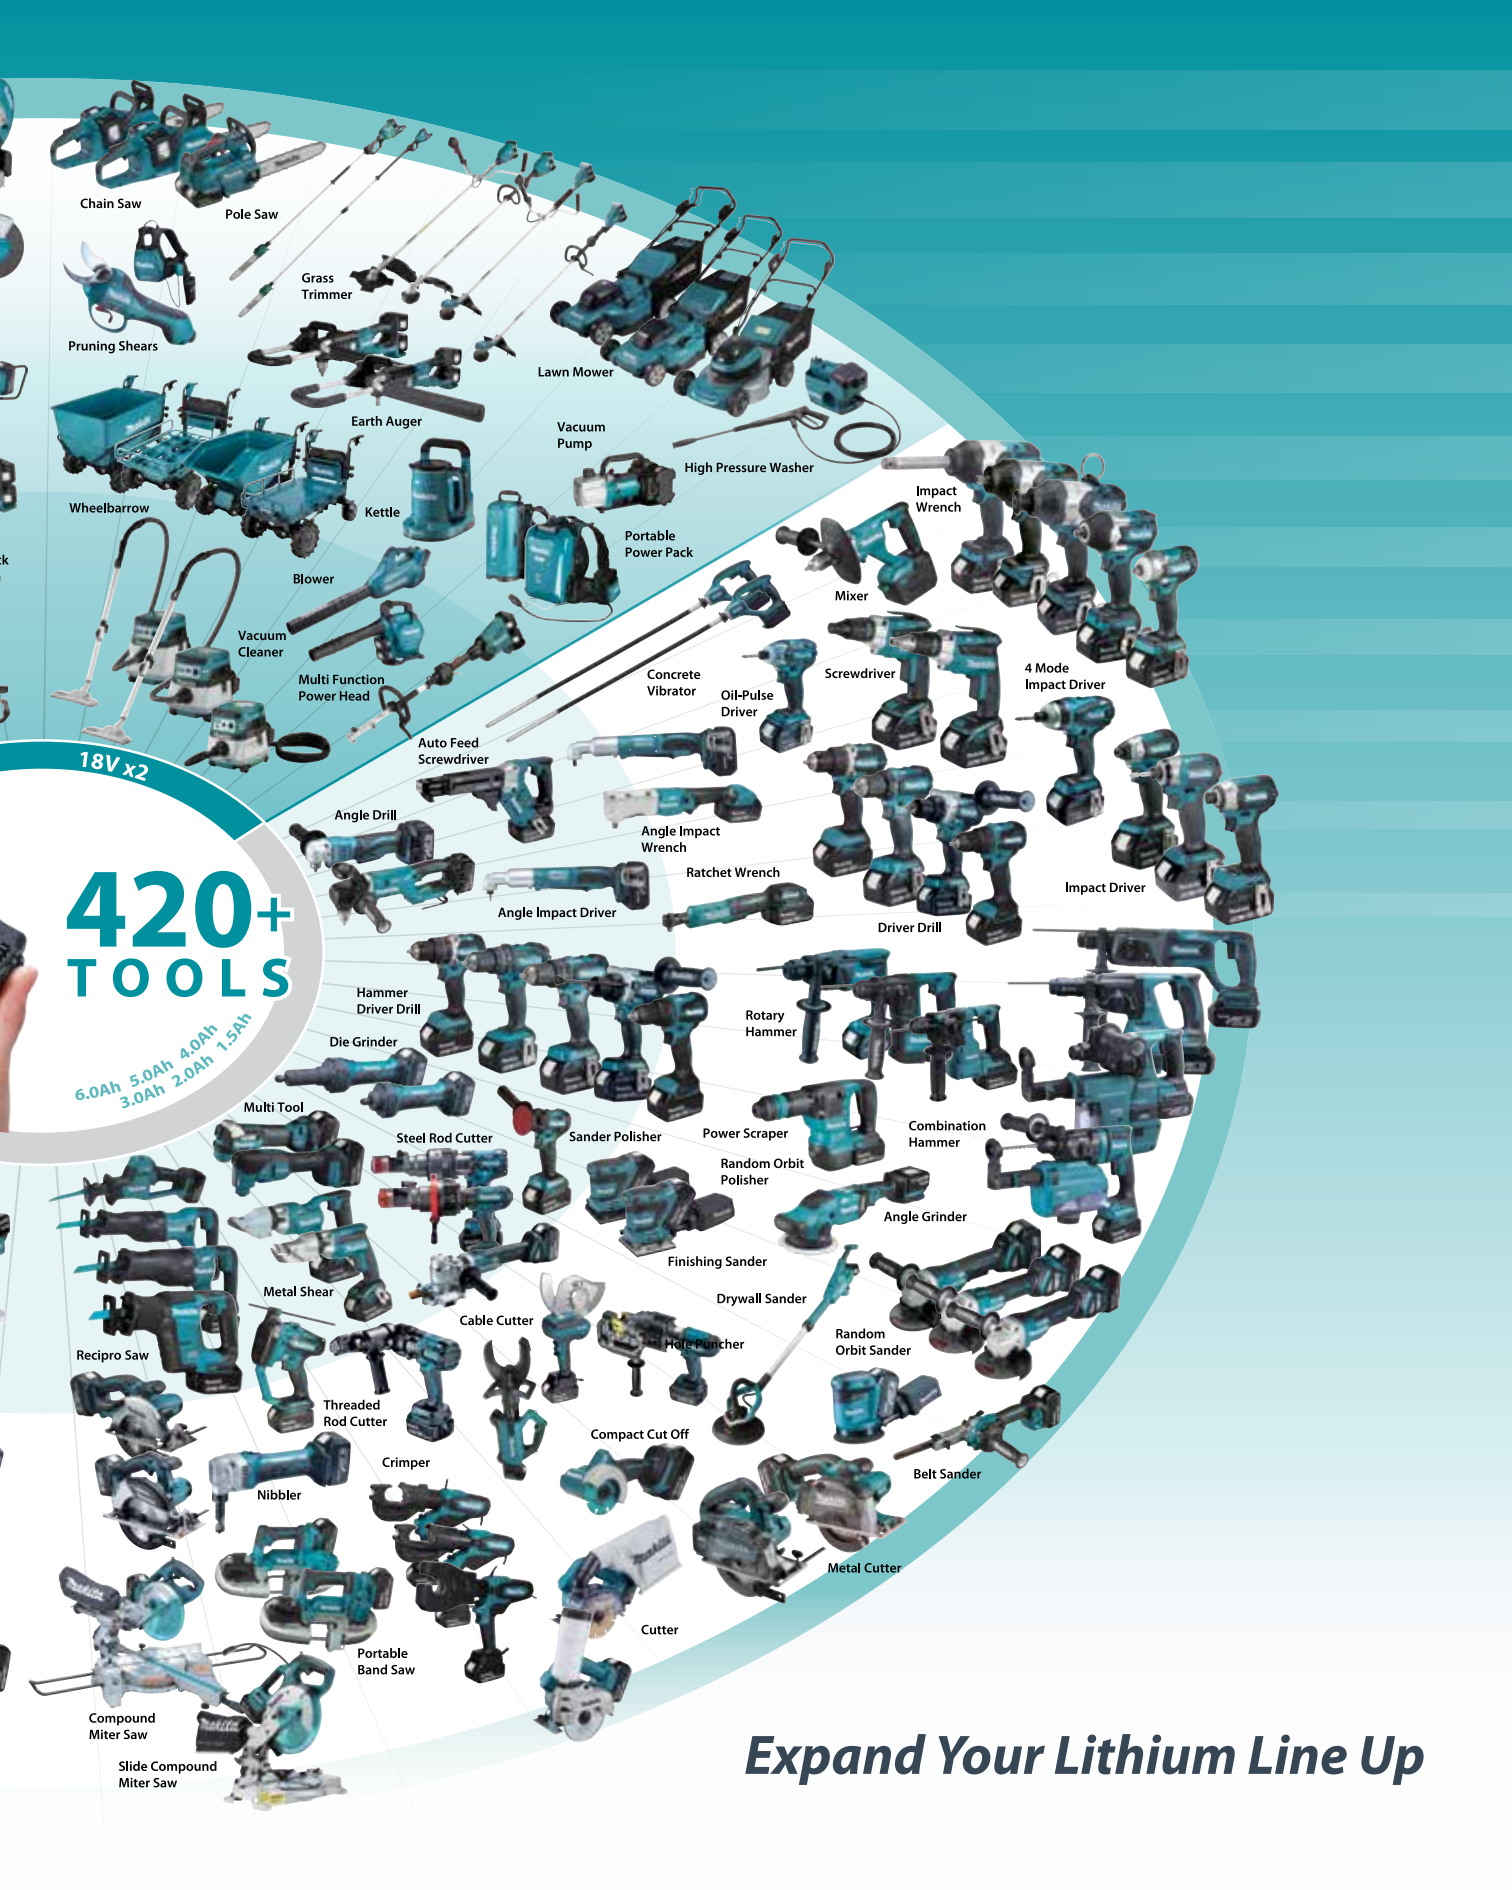

Chain Saw

Pole Saw

Grass Trimmer

Pruning Shears

Lawn Mower

Earth Auger

Vacuum Pump

High Pressure Washer

Wheelbarrow

Kettle

Portable Power Pack

Blower

Vacuum Cleaner

Multi Function Power Head

Auto Feed Screwdriver

Concrete Vibrator

Oil-Pulse Driver

Mixer

Screwdriver

4 Mode Impact Driver

18V x2

420+ TOOLS

6.0Ah 5.0Ah 4.0Ah 3.0Ah 2.0Ah 1.5Ah

Angle Drill

Angle Impact Wrench

Ratchet Wrench

Angle Impact Driver

Driver Drill

Impact Driver

Hammer Driver Drill

Die Grinder

Rotary Hammer

Multi Tool

Steel Rod Cutter

Sander Polisher

Power Scraper

Combination Hammer

Random Orbit Polisher

Angle Grinder

Metal Shear

Cable Cutter

Finishing Sander

Drywall Sander

Recipro Saw

Threaded Rod Cutter

Crimper

Compact Cut Off

Hole Puncher

Random Orbit Sander

Nibbler

Portable Band Saw

Cutter

Belt Sander

Compound Miter Saw

Slide Compound Miter Saw

Expand Your Lithium Line Up