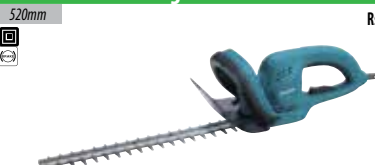

Electric Hedge Trimmer - UH5261

Rs. 18,170

400W, 3,200spm, 3.0kg