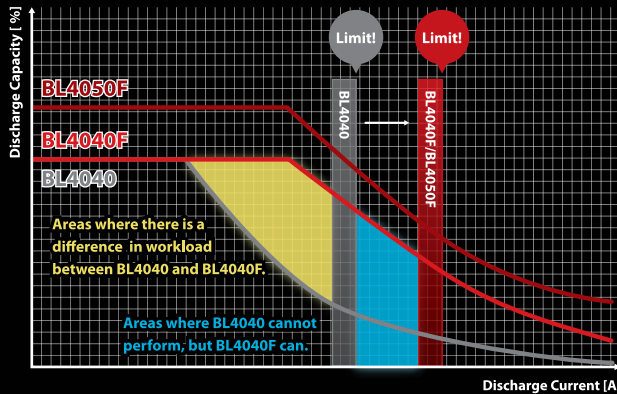

### BL4040F Tab-less Battery

**Traditional**

Higher electrical resistance  
↓  
Energy converts to heat  
↓  
**Leading to energy loss**

**Tab-less**

Lower electrical resistance  
↓  
Energy does not easily convert to heat  
↓  
**Minimal energy loss**

**BL4050F (Traditional)**

**20 cells**  
(2P10S)

**BL4040F (Tab-less)**

**10 cells**  
(1P10S)

## Unlocks the full power potential for certain models.

By using the high output battery, the overload indicator setting changes thanks to the smart system, allowing for continuous heavy load work, thereby improving efficiency and unlocking the full power of certain models.