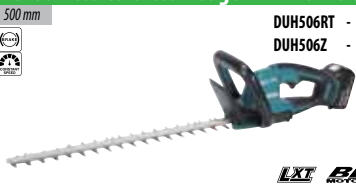

18V

2.5m<sup>2</sup>/s<sup>2</sup>, 4,400spm, 4.5kg
**Brushless Cordless Hedge Trimmer - DUH602**
DUH602RT - Rs. 64,930  
DUH602Z - Rs. 43,920

18V

2.5m<sup>2</sup>/s<sup>2</sup>, 4,400spm, 4.3kg
**Brushless Cordless Hedge Trimmer - DUH506**
DUH506RT - Rs. 53,050  
DUH506Z - Rs. 30,780