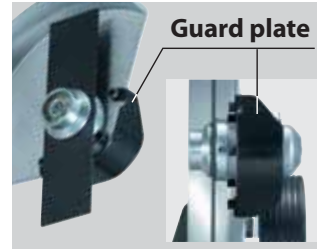

Cutting depth adjustment

The working depth can be adjusted by adjusting the tire height.

AFT Active Feedback sensing Technology

shuts down current to the motor, if the rotation speed suddenly slows down (in the case of kick-back, etc.).

BL MOTOR

New lock-off mechanism

By adding a lock lever to the lock-off lever, we have revised the automatic power-off time, enhancing work efficiency.

XPT / IPX4 -compatible

High water-resistance allows the user to operate the tool even if it is wet with water.

Guard plate

Guard plate

Protects Gear case from wear due to contact with the ground during operation at the maximum cutting depth.

Accessories

Blade set

Part No. 196745-7

Charging Time

		Fast Charging	
		DC40RA	DC40RC
BL4020	2.0Ah	22 min	30 min
^{*1} BL4025	2.5Ah	28 min	38 min
^{*1} BL4040/F	4.0Ah	45 min	67 min
^{*1} BL4050F	5.0Ah	50 min	85 min
^{*1} BL4080F	8.0Ah	76 min	170 min