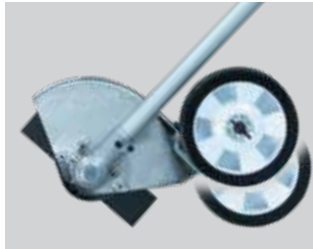

Cordless Edger
UE001G

40V Li-Ion
max

High power output
similar to 30cm³ class
engine-powered edgers

Max output

1.1 kW

Max cutting depth

59 mm

BL **AFT** **XPT**
MOTOR

Powered by a 40Vmax XGT Li-Ion battery, equipped with a BL motor, and delivering a maximum output of 1.1 kW

Guard with high visibility of the blade

Guard with improved visibility of the blade tip while maintaining the coverage angle.

Cutting depth adjustment

The working depth can be adjusted by adjusting the tire height.

AFT Active Feedback sensing Technology

shuts down current to the motor, if the rotation speed suddenly slows down (in the case of kick-back, etc.).

Guard plate

Guard plate

Protects Gear case from wear due to contact with the ground during operation at the maximum cutting depth.

Accessories

Blade set

Part No. 196745-7

Charging Time

		Fast Charging	
		DC40RA	DC40RC
BL4020	2.0Ah	22 min	30 min
^{*1} BL4025	2.5Ah	28 min	38 min
^{*1} BL4040/F	4.0Ah	45 min	67 min
^{*1} BL4050F	5.0Ah	50 min	85 min
^{*1} BL4080F	8.0Ah	76 min	170 min