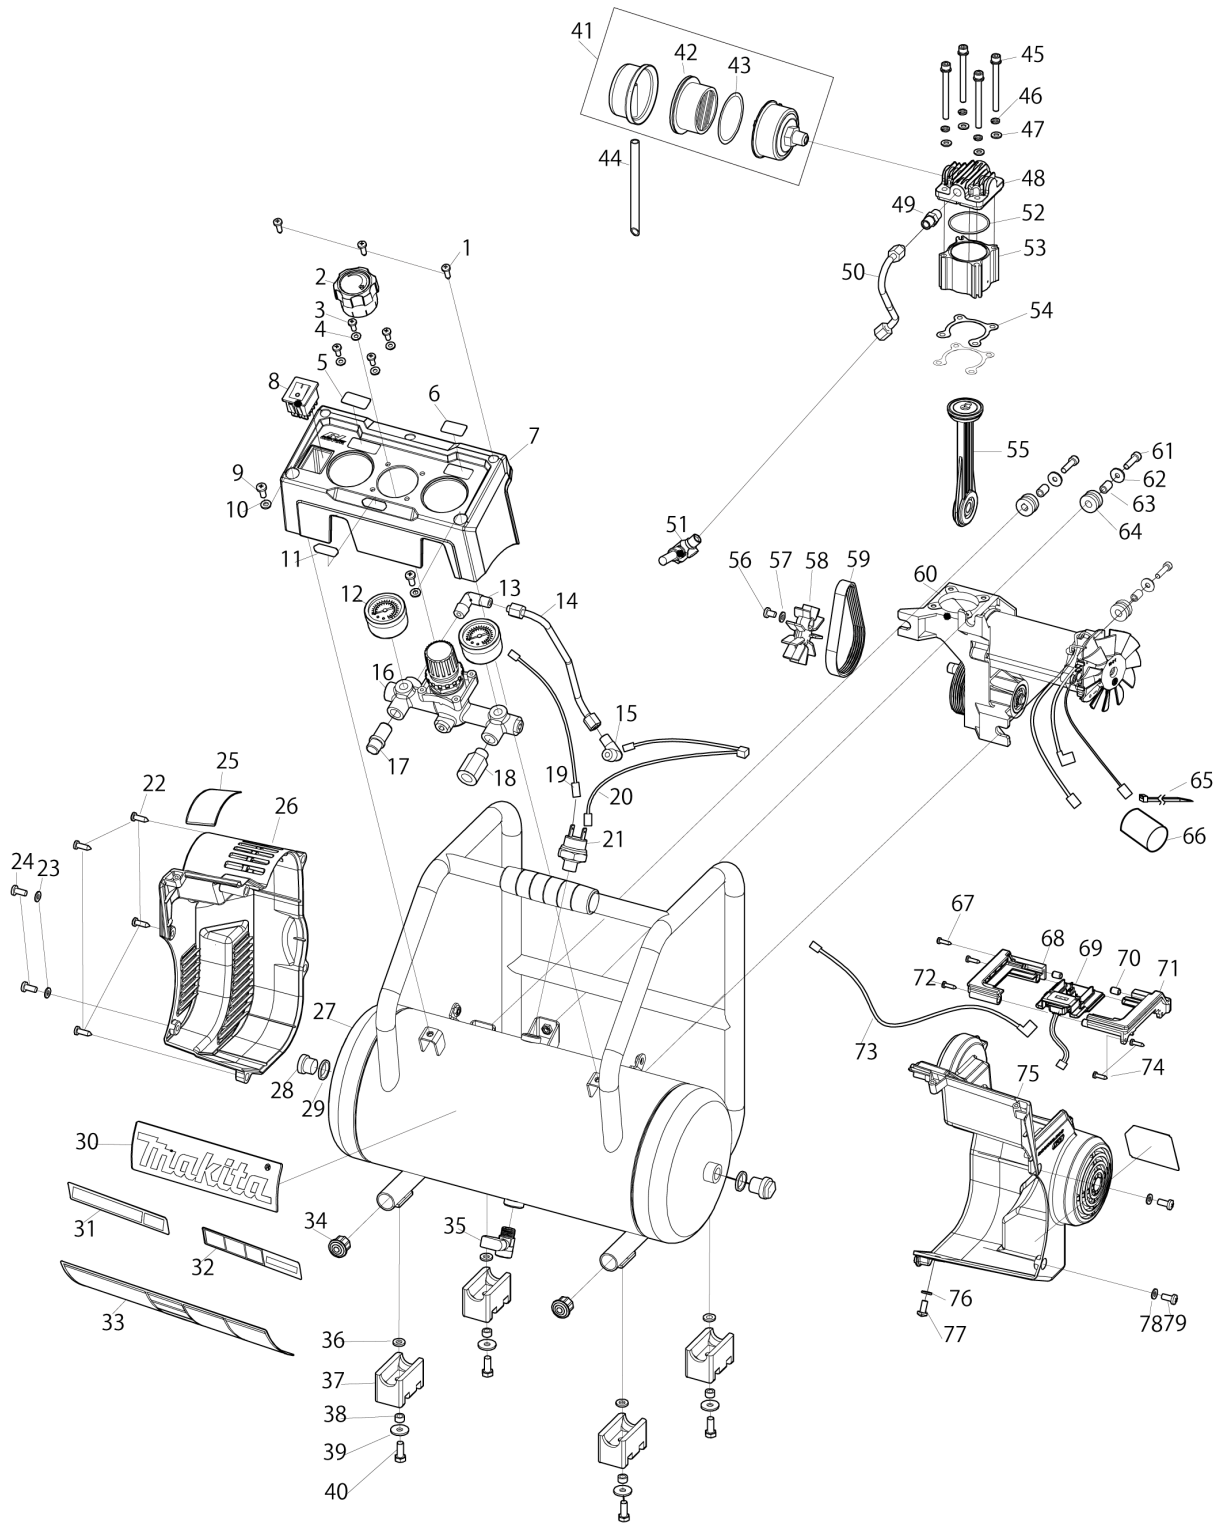

Diagram / Parts List

AC001G

CORDLESS AIR COMPRESSOR

(IN) AC001G / CORDLESS AIR COMPRESSOR

IN

INDIA

AC001G / CORDLESS AIR COMPRESSOR

Item	Sub	Parts No.	Parts Description	Qty	I/C	E/C No.	Close No.	Remark
001		HY00001197	TAPPING SCREW ST4.2X16	3				
002		HY00000996	REGULATOR KNOB	1				
003		HY00001193	BIND HEAD SCREW M4X12	4				
004		HY00001201	FLAT WASHER 4	4				
005		HY00001141	TANK LABEL	1				
006		HY00001143	TOOL LABEL	1				
007		HY00001144	COVER F	1				
008		HY00001145	SWITCH	1				
009		HY00001194	BIND HEAD SCREW M5X12	2				
010		HY00001200	FLAT WASHER 5	2				
011		HY00001146	XGT LOGO LABEL	1				
012		HY00000344	PRESSURE GAUGE L	2				
013		HY00001139	ELBOW 6-R1/4	1				
014		HY00001147	PIPE 6 SET (OUT)	1				
015		HY00001139	ELBOW 6-R1/4	1				
016		HY00001149	REGULATOR R1/4 COMPLETE	1				
017		HY00001150	SAFETY VALVE COMPLETE R1/4(P1	1				
018		HY00001124	QUICK COUPLER R1/4	1				
019		HY00001152	LEAD UNIT YELLOW	1				
020		HY00001153	LEAD UNIT BLACK & WHITE	1				
021		HY00001154	PRESSURE SWITCH	1			Y09274	
021-1		HY00001253	PRESSURE SWITCH	1	O	Y09274		
022		HY00001197	TAPPING SCREW ST4.2X16	4				
023		HY00001200	FLAT WASHER 5	2				
024		HY00001194	BIND HEAD SCREW M5X12	2				
025		HY00001156	CAUTION LABEL	1				
026		HY00001157	COVER L	1				
027		HY00001159	TANK ASSEMBLY	1				
028		HY00000307	HEX FLANGE BOLT G1/2(PF1/2)	2			Y09206	
028-1		HY00000307	HEX FLANGE BOLT G1/2(PF1/2)	2	O	Y09206		
029		HY00000308	RUBBER SEAL 20	2				
030		HY00001160	MAKITA LOGO LABEL	1				
033		HY00001206	CAUTION LABEL	1		Y09089		
034		HY00001161	CAP 19	2				
035		HY00000312	DRAIN VALVE R3/8	1			Y09206	
035-1		HY00000312	DRAIN VALVE R3/8	1	O	Y09206		
036		HY00001093	FLAT WASHER 6	4				
037		HY00001162	RUBBER FOOT	4				
038		HY00001003	SLEEVE 6	4				
039		HY00001004	FLAT WASHER 6L	4				
040		HY00001005	HEX.BOLT M6X16	4				
041		HY00001163	AIR FILTER ASSEMBLY	1				
	D10		INC. 42,43					
042		HY00000970	AIR FILTER ELEMENT	1				
043		HY00001164	O-RING 50	1				
044		HY00001165	MUFFLER TUBE 8	1				
045		HY00001192	HEX SOCKET HEAD BOLT M5X60	4				
046		HY00001198	SPRING WASHER 5	4				
047		HY00001200	FLAT WASHER 5	4				
048		HY00001167	CYLINDER HEAD ASSEMBLY	1				
049		HY00001168	HARF UNION 6-R1/8	1				
050		HY00001169	PIPE 6 SET (IN)	1				
051		HY00001170	CHECK VALVE ASSY	1				
052		HY00001171	O-RING 37	1				
053		HY00001172	CYLINDER 36	1				
054		HY00001173	CYLINDER SIM	1				
055		HY00001174	PISTON ASSEMBLY	1				
056		HY00001195	BIND HEAD SCREW M5X8	1				
057		HY00001200	FLAT WASHER 5	1				
058		HY00001175	FAN 60	1				
059		HY00001176	POLY LIBBED BELT 5-265	1				
060		HY00001177	MOTOR ASSEMBLY	1				
061		HY00001191	HEX SOCKET HEAD BOLT M5X20	3				
062		HY00001199	FLAT WASHER 5L	3				
063		HY00001178	SLEEVE 5	3				