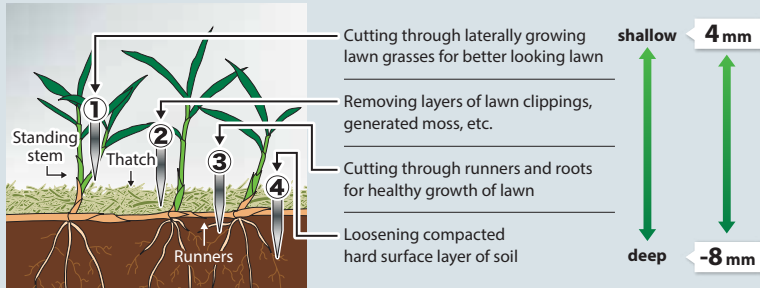

Actual working area

Blade: Scarifying blade
with working depth: -4 mm

128 m²

Battery: BL1860B on a full battery charge

Blade: Dethatching blade
with working depth: 0 mm

122 m²

Continuous run time

Blade: Scarifying blade
with working depth: -4 mm

13 min.

Battery: BL1860B on a full battery charge

Blade: Dethatching blade
with working depth: 0 mm

13 min.

Compact, lightweight, and highly maneuverable, ideal for home lawn care

Two types of blades

Two types of blades are available to suit different applications.

Scarifying blade

For cutting through old roots to promote healthy lawns and for cutting through lawns and soils to improve the penetration of water and air.

*Can also be used for thatching, but the amount of thatch it removes is smaller compared to the dethatching blade.

Easy blade change

Dethatching blade (Optional accessory)

For removing deposited lawn clippings, accumulated moss, etc.

Working depth adjustment

The working depth can be adjusted according to the lawn conditions, operations, and wear of the blades.