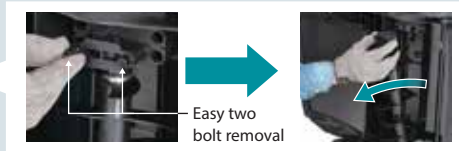

Scarifying blade

For cutting through old roots to promote healthy lawns and for cutting through lawns and soils to improve the penetration of water and air.

*Can also be used for thatching, but the amount of thatch it removes is smaller compared to the dethatching blade.

Easy blade change

Dethatching blade (Optional accessory)

For removing deposited lawn clippings, accumulated moss, etc.

Working depth adjustment

The working depth can be adjusted according to the lawn conditions, operations, and wear of the blades.

Tool-less foldable handle (Three stages)

The handle can be folded in half with two levers and in three stages with the levers and thumb screws.

Washable cutting deck

eXtreme Protection Technology / IPX4-compatible