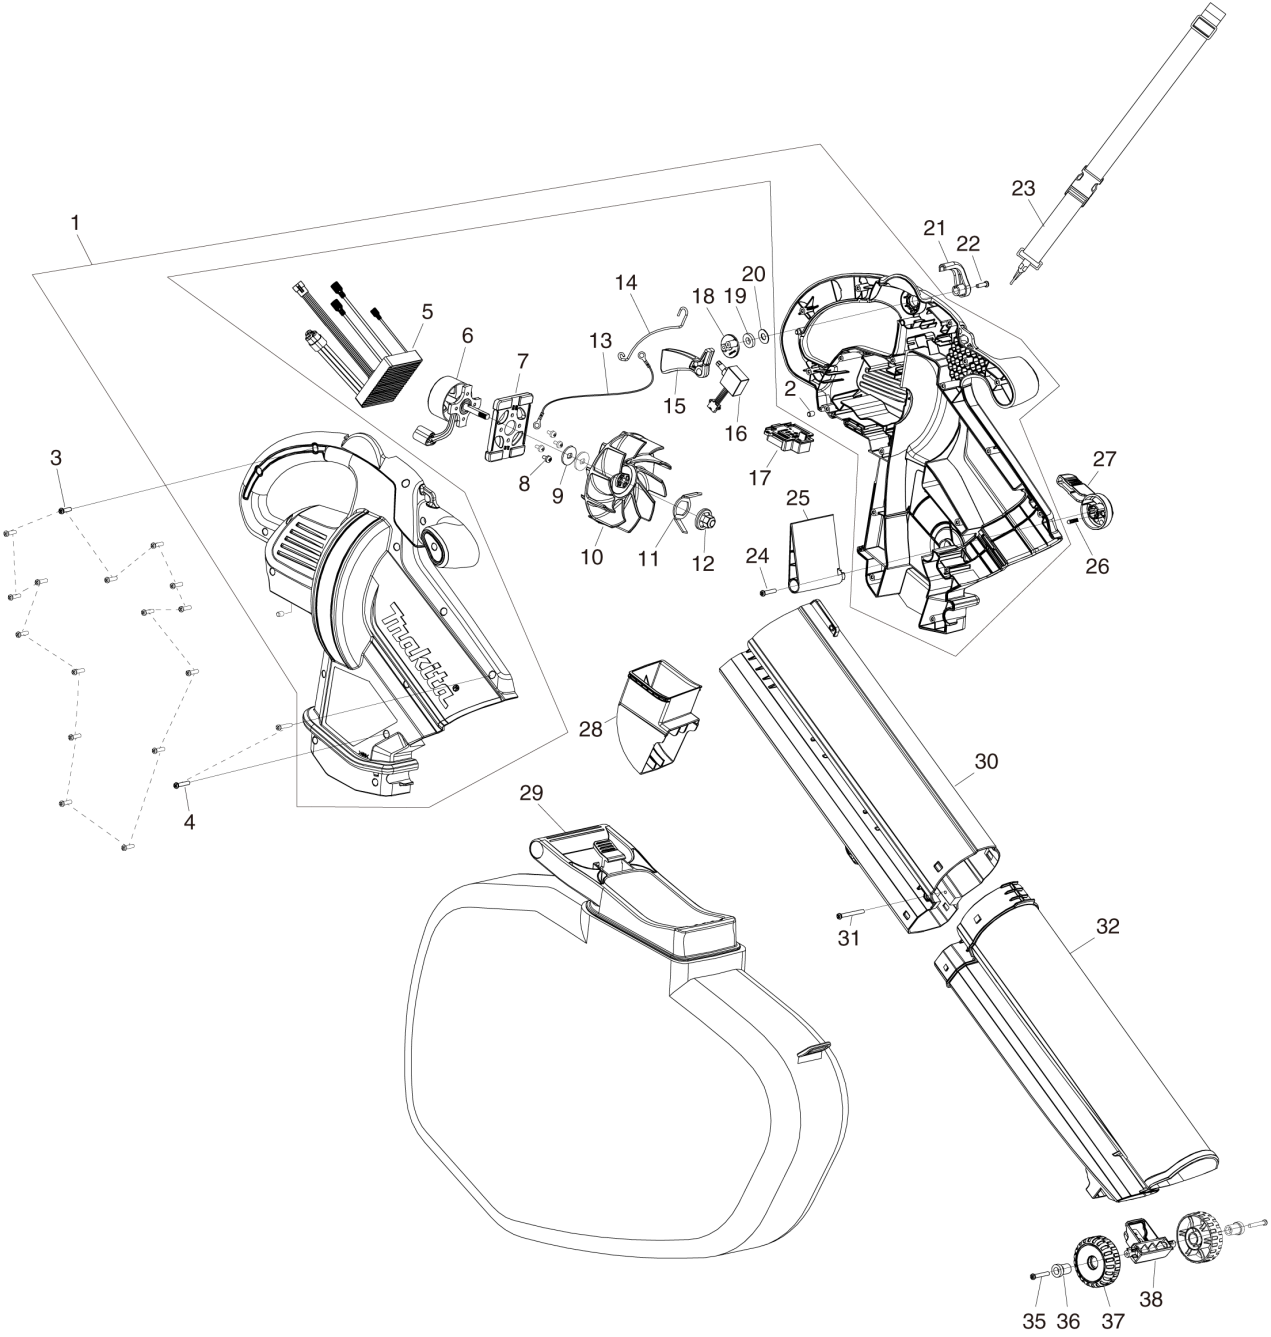

Diagram / Parts List

DUB187

CORDLESS BLOWER

(IN) DUB187 / CORDLESS BLOWER

DUB187 / CORDLESS BLOWER

Item	Sub	Parts No.	Parts Description	Qty	I/C	E/C No.	Close No.	Remark
001		GB00000172	HOUSING SET	1				
	D10		INC. 2					
002		GB00000072	RUBBER PIN 5.5X8.5	2				
003		GB00000003	TAPPING SCREW ST4.2X15	16				
004		GB00000025	TAPPING SCREW ST4.2X20	2				
005		GB00000183	CONTROLLER ASSY	1				
006		GB00000191	BRUSHLESS MOTOR ASSY	1				
007		GB00000181	MOTOR MOUNT	1				
008		GB00000180	TRAS HEAD SCREW M8X10 WITH WG	4				
009		GB00000179	SIM RING 2MM	2				
010		GB00000178	FAN 115	1				
011		GB00000177	SHREDDER BLADE 53	1				
012		GB00000176	HEX NUT M8 WITH PLASTIC CAP	1				
013		GB00000174	ANTI-STATIC WIRE ASSY	1				
014		GB00000173	ANTI-STATIC STEEL WIRE	1				
015		GB00000010	SWITCH TRIGGER	1				
016		GB00000175	SWITCH	1				
017		GB00000124	TERMINAL	1				
018		GB00000008	SWITCH STOPPER CAM	1				
019		GB00000007	RUBBER RING 12.5X3.5	1				
020		GB00000006	FLAT WASHER 12.5	1				
021		GB00000004	SWITCH LEVER	1				
022		GB00000003	TAPPING SCREW ST4.2X15	1				
023		GB00000038	SHOULDER HARNESS ASSY	1			Y09010	
023-1		GB00000198	SHOULDER HARNESS ASSY	1	X	Y09010		
024		GB00000025	TAPPING SCREW ST4.2X20	1				
025		GB00000027	WIND SELECT SHUTTER	1			Y09010	
025-1		GB00000199	WIND SELECT SHUTTER	1	X	Y09010		
026		GB00000041	SELECTOR STOPPER PIN ASSY	1				
027		GB00000171	SELECTOR LEVER	1				
028		GB00000192	SHREDDER DUST OUTLET	1				
029		GB00000185	DUST BAG ASSY	1				
030		GB00000190	UPPER TUBE	1				
031		GB00000189	TAPPING SCREW ST4.2X40	1				
032		GB00000188	LOWER TUBE	1				
035		GB00000036	TAPPING SCREW ST4.2X25	2				
036		GB00000035	WHEEL SHAFT	2				
037		GB00000166	WHEEL 61	2				
038		GB00000167	WHEEL BRACKET	1				

A:

Interchange
 O : Yes
 X : No
 < : the new part can be substituted for the current.
 > : the current part can be substituted for the new.
 S : Interchangeable as a set.