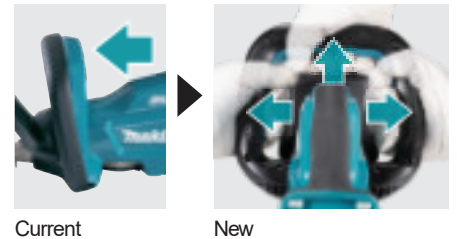

Constant speed control suppresses rotation drop to enable stable mowing.

New chip receiver (option)

can make it easier for user to collect leaf and twig debris, thanks to:

- Lower height of the connecting levers
- Reduced step height of the edge of the chip catching plate

Highly durable crank mechanism

Increased crank wall thickness can:

- reduce the chance of falling off of the blade from the crank.
- increase the contact area between the crank and blade, reducing wear of the crank.

Redesigned switch lever easy-to-press

can be pressed without gripping the front handle deep in your palm, allowing for easy on/off control.

Optional Accessories

Shear blade set

Blade cover

Chip receiver

Model No.	Shear blade set	Blade cover	Chip receiver
DUH506 (500mm)	1910H8-2	413L91-8	1910T1-0
DUH606 (600mm)	1910H9-0	413L92-6	1910T2-8