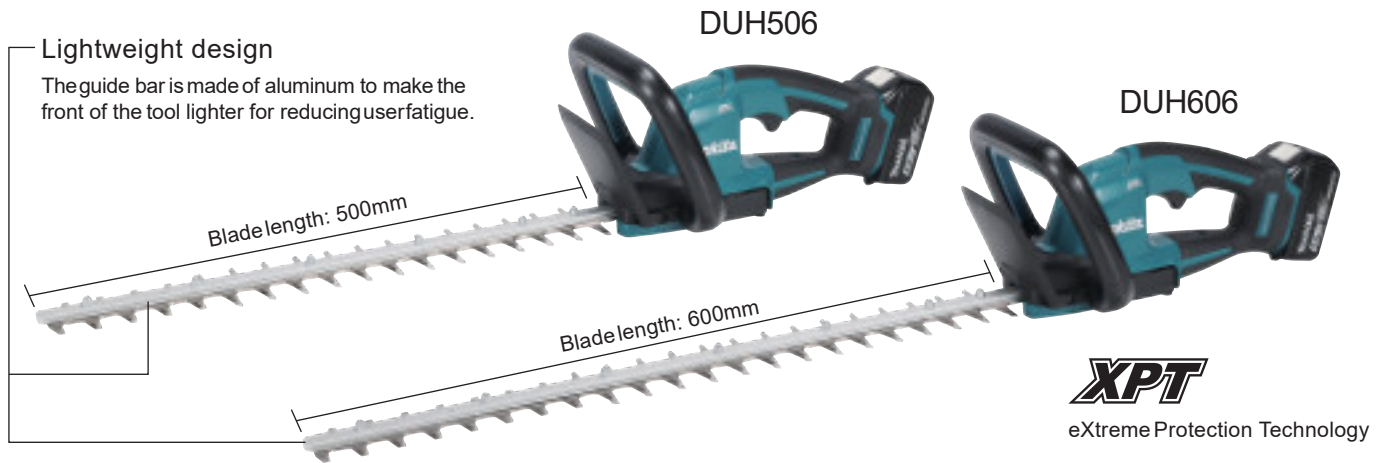

Cordless Hedge Trimmer

DUH506 500 mm (19-3/4")

Satisfy Professional's Needs

Runtime*
DUH506/DUH606
75/70 min
Battery: BL1860B

Strokes per minute
4,000 min⁻¹

Net weight
2.9 kg
Battery: BL1860B
Model: DUH506

*Continuous run time on a single full battery charge/ No load continuous run time (approx)

Smooth and efficient trimming

Equipped with BL motor to increase the number of strokes and output power for smooth and efficient trimming.

Constant speed control suppresses rotation drop to enable stable mowing.

New chip receiver (option)

can make it easier for user to collect leaf and twig debris, thanks to:

- Lower height of the connecting levers
- Reduced step height of the edge of the chip catching plate

Highly durable crank mechanism

Increased crank wall thickness can:

- reduce the chance of falling off of the blade from the crank.
- increase the contact area between the crank and blade, reducing wear of the crank.