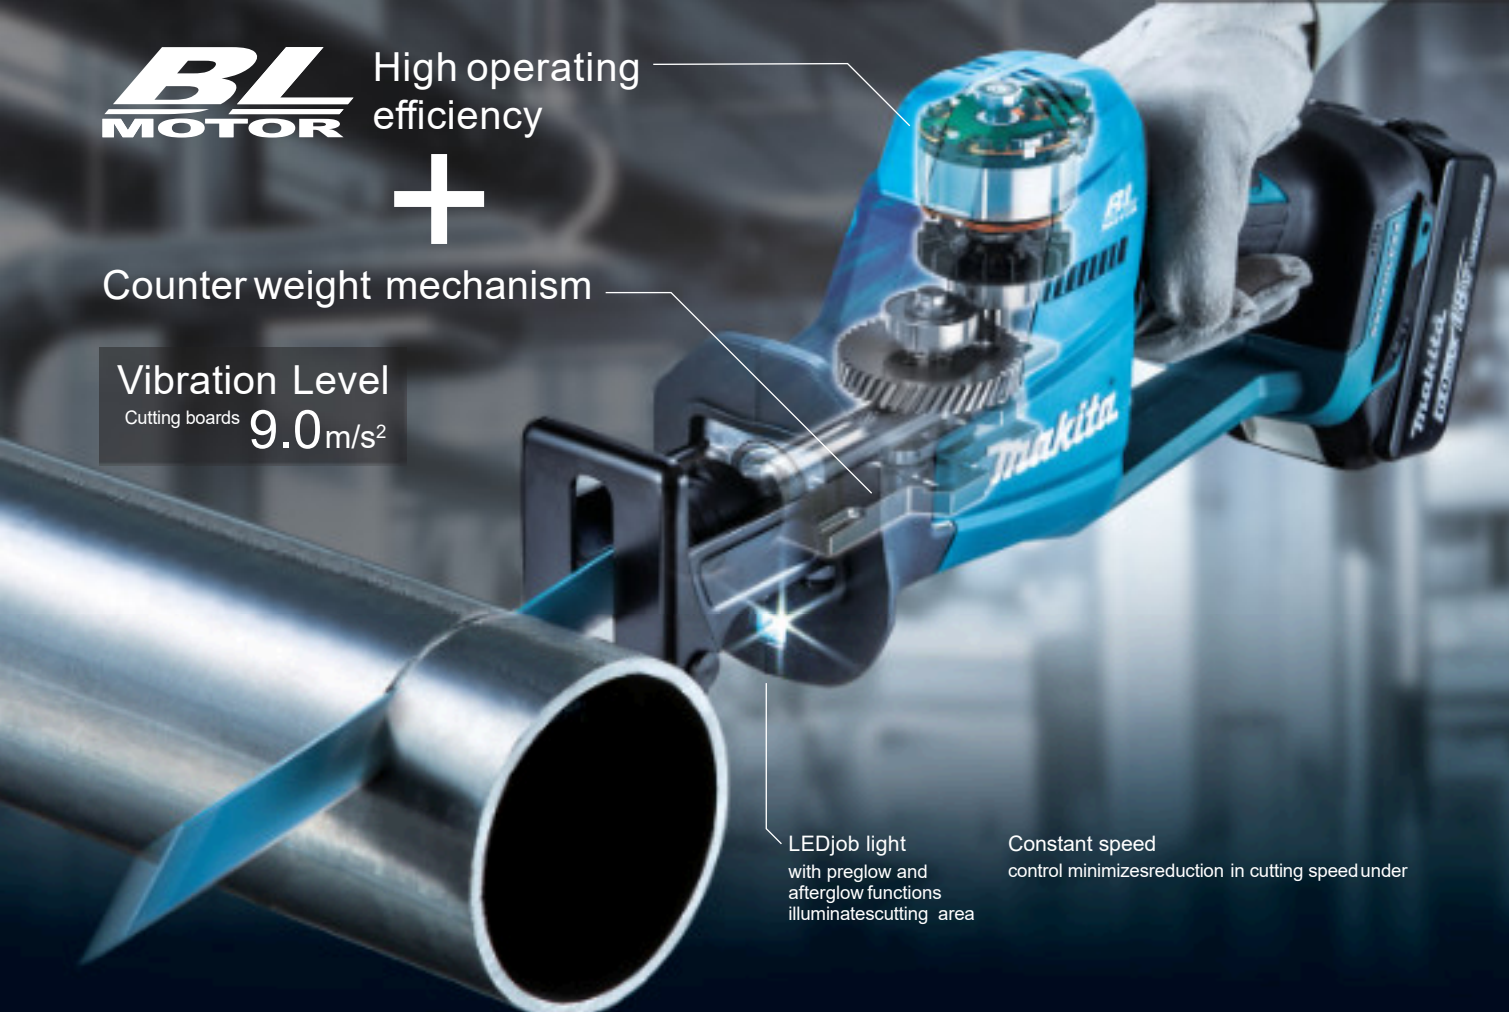

Cordless Recipro Saw DJR189

Compact & High Power

Work amount
Approx. **60** cuts

Material: Carbonsteelpipe
ø34, t=3.2mm
Battery: BL1860B
on a single full battery charge
Blade: B-05038

Stroke	
Length	PerMinute
22 mm	0 - 3,100 SPM

Powered by 18V LXTLi-Ion battery High power & low vibration

High operating efficiency

Counter weight mechanism

Vibration Level
Cutting boards **9.0m/s²**

LED job light with preglow and afterglow functions illuminates cutting area

Constant speed control minimizes reduction in cutting speed under

Fixed type Shoe, pivoting shoe plate

One-touch tool-less blade clamp
Redesign of Blade clamp makes it easier to remove a blade.

eXtreme Protection Technology

Cordless Recipro Saw

DJR189

Variable Speed	Length of stroke 22 mm (7/8") Strokes per minute (SPM) 0 - 3,100
Brake	Capacity Wood: 255 mm (10"), Pipe: 130 mm (5-1/8")
Constant Speed	Sound Pressure Level 88 dB(A) Sound Power Level 99 dB(A)
Toolless Blade Change	Vibration Level Cutting boards: 9.0m/s ² Cutting wooden beams: 8.7 m/s ²
Built-in Job Light	Dimensions (L x W x H) w/ BL1815N/ BL1820B: 393 x 81 x 179 mm (15-1/2 x 3-3/16 x 7") w/ BL1830B/ BL1840B/ BL1850B/ BL1860B: 410 x 81 x 182 mm (16-1/8 x 3-3/16 x 7-1/8")
	Net weight 2.2 - 2.5kg (4.9 - 5.5 lbs.)