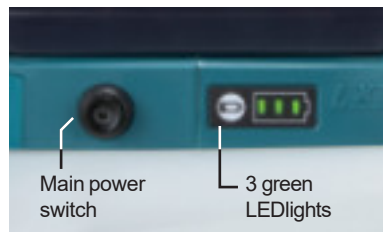

3-LED battery fuel gauge

Easy battery removal

The battery can be ejected by spring simply by pushing the hook of the battery.
<Image of the machine with Battery cover opened>

IP54-rated dust and shower-proof construction

1.7m Hose

- allows for operation with the sprayer on the ground.
- does not rub the ground when the sprayer hangs from the shoulder.

photo: DUS158

Cordless Garden Sprayer

DUS158 10 L / 15 L

Max Pressure	0.5 Mpa
Chemical tank	DUS108: 10 L / DUS158: 15 L
Hose Length	1.7 m
Continuous run time (min.)	w/ BL1850B, Double outlet nozzle: 335 w/ BL1850B, Herbicide nozzle: 460
Spraying capacity (L)	w/ BL1850B, Double outlet nozzle: 300 w/ BL1850B, Herbicide nozzle: 780
Dimensions (L x W x H)	DUS108: 317 x 237 x 437 mm (12-1/2 x 9-3/8 x 17-1/4") DUS158: 317 x 237 x 517 mm (12-1/2 x 9-3/8 x 20-3/8")
Net weight	DUS108: 5.6 - 5.9 kg (12.3 - 13.0 lbs.) DUS158: 5.9 - 6.2 kg (13.0 - 13.7 lbs.)