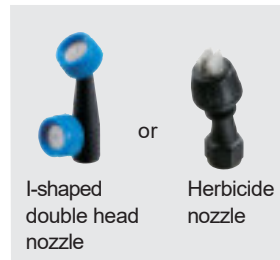

3-LED battery fuel gauge

Easy battery removal

The battery can be ejected by spring simply by pushing the hook of the battery.
<Image of the machine with Battery cover opened>

IP54-rated dust and shower-proof construction

I-shaped double head nozzle

Herbicide nozzle

Fatigue reducing harness

The shoulder belt of harness is designed to ergonomically curve along user's shoulder, chest and side waist, comfortably fitting user's body to reduce fatigue during operation.

Well-ventilated back pad

features channels for good natural ventilation to minimize sweating.

Paddle switch interlocking with motor

- located under the grip of spray wand, allowing for easy on/off control of spraying.
- equipped with lock-on button for continuous spraying.

1.7m Hose

- allows for operation with the sprayer on the ground.
- does not rub the ground when the sprayer hangs from the shoulder.

photo: DUS158

Cordless Garden Sprayer

DUS158 10 L / 15 L

Max Pressure	0.5 Mpa
Chemical tank	DUS108: 10 L / DUS158: 15 L
Hose Length	1.7 m
Continuous run time (min.)	w/ BL1850B, Double outlet nozzle: 335 w/ BL1850B, Herbicide nozzle: 460
Spraying capacity (L)	w/ BL1850B, Double outlet nozzle: 300 w/ BL1850B, Herbicide nozzle: 780
Dimensions (L x W x H)	DUS108: 317 x 237 x 437 mm (12-1/2 x 9-3/8 x 17-1/4") DUS158: 317 x 237 x 517 mm (12-1/2 x 9-3/8 x 20-3/8")
Net weight	DUS108: 5.6 - 5.9 kg (12.3 - 13.0 lbs.) DUS158: 5.9 - 6.2 kg (13.0 - 13.7 lbs.)