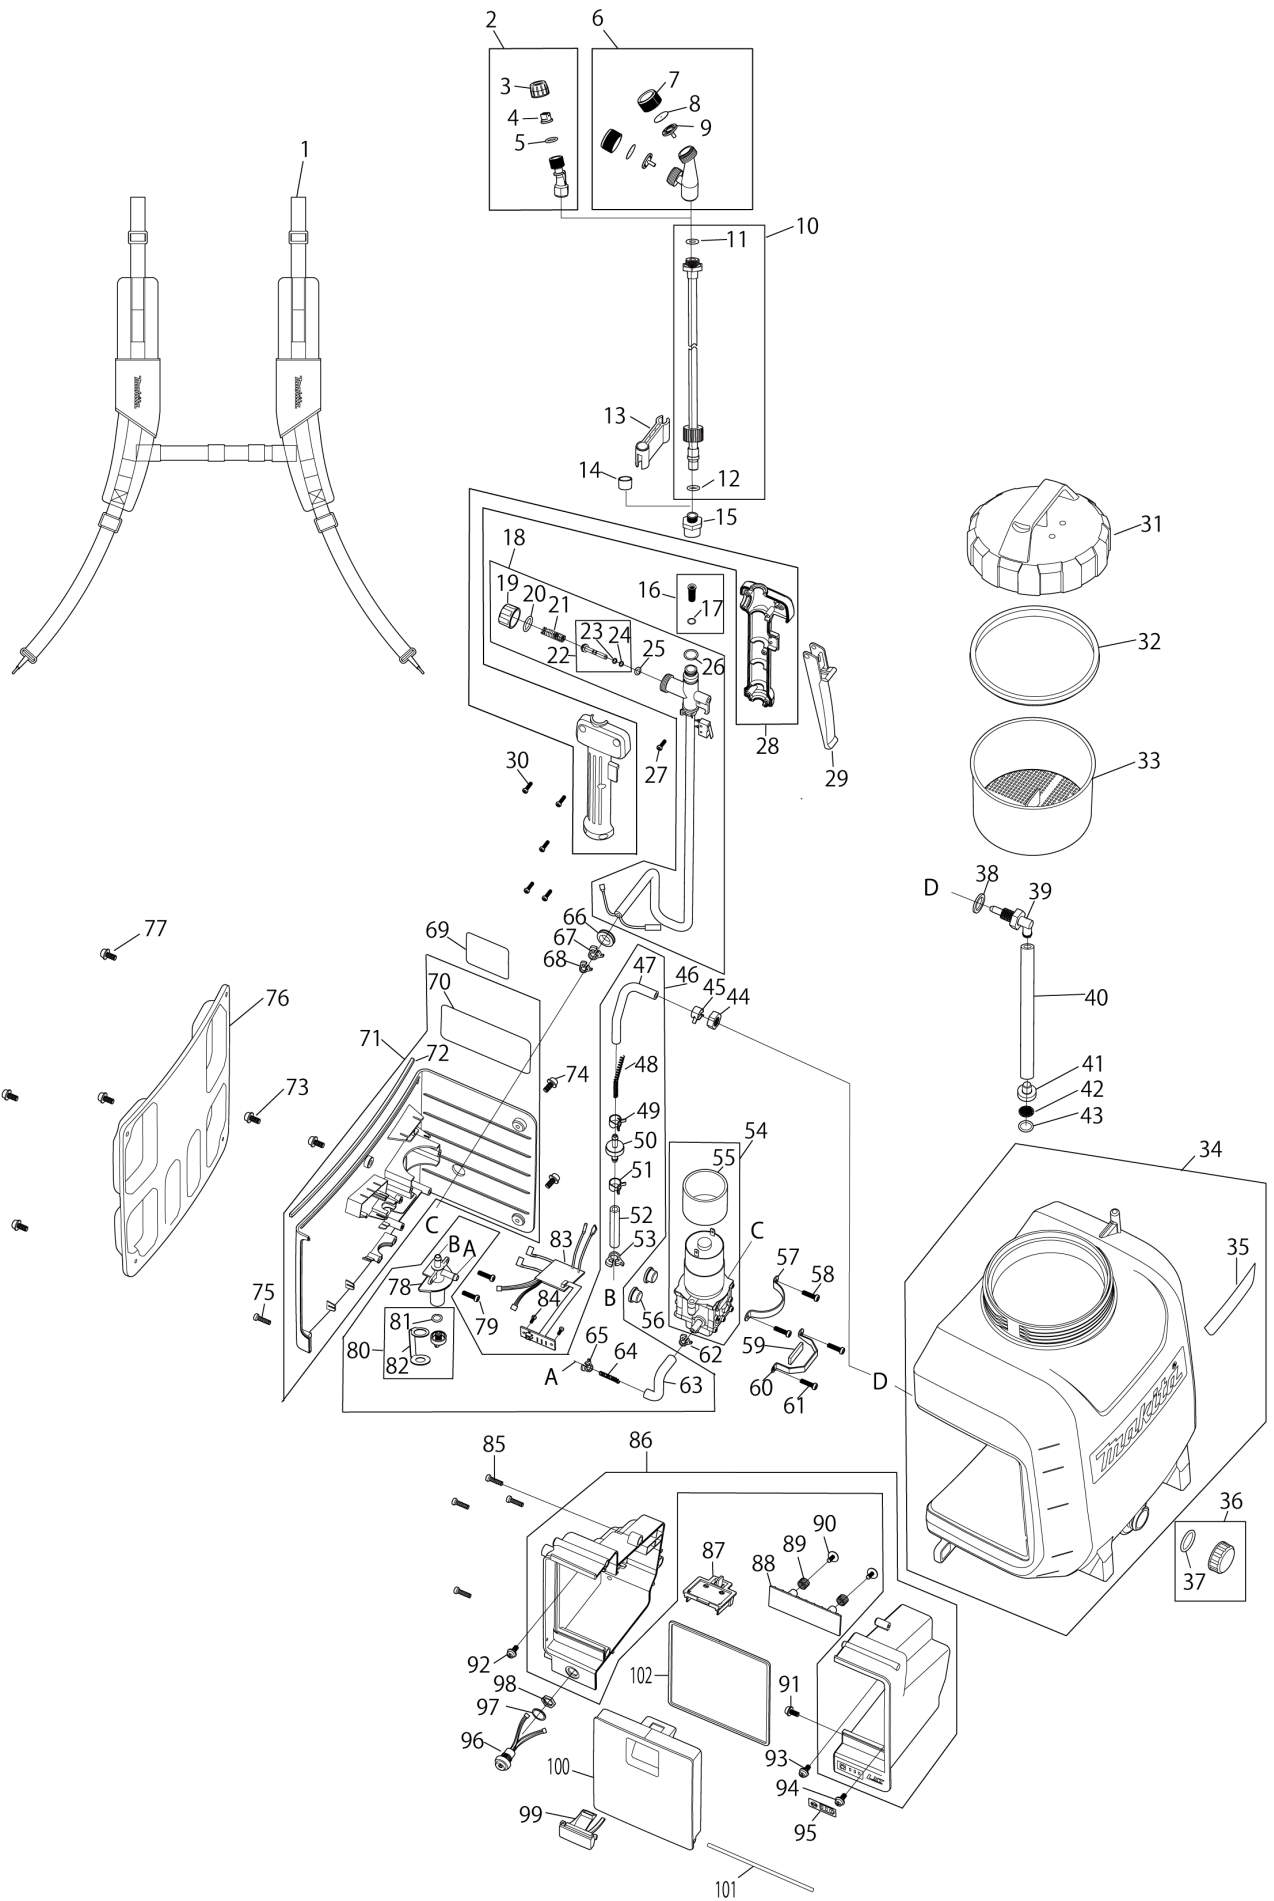

Diagram / Parts List

DUS108

CORDLESS GARDEN SPRAYER

(IN) DUS108 / CORDLESS GARDEN SPRAYER

IN	INDIA
-----------	--------------

DUS108 / CORDLESS GARDEN SPRAYER

Item	Sub	Parts No.	Parts Description	Qty	I/C	E/C No.	Close No.	Remark
001		PR00000319	HARNES LR SET	1				
002		PR00000251	SINGLE NOZZLE ASSY	1				
	D10		INC. 3-5					
003		PR00000252	CAP NUT	1				
004		PR00000253	SPRAYER NOZZLE	1				
005		PR00000254	O-RING 12X2	1				
006		PR00000255	TWIN HEAD MIST NOZZLE ASSY	1				
	D10		INC. 7-9					
007		PR00000256	CAP NUT	2				
008		PR00000257	CUPPER DISK	2				
009		PR00000258	SPRAY CORE	2				
010		PR00000260	SPRAY WAND ASSY	1				
	D10		INC. 11,12					
011		PR00000259	GASKET 11.5	1				
012		PR00000186	O RING 6X2	1				
013		PR00000314	HOOK FOR SPRAY WAND	1				
014		PR00000263	RUBBER CAP	1				
015		PR00000264	SPRAY WAND THREAD ADAPTOR	1				
016		PR00000147	FILTER ASSEMBLY	1				
	D10		INC. 17					
017		PR00000146	O SEAL RING 4.5X1.5	1				
018		PR00000266	HOSE WITH SWITCH ASSY	1				
	D10		INC. 19-22,25,26					
019		PR00000152	LOCK COVER	1				
020		PR00000254	O-RING 12X2	1				
021		PR00000150	SPRING	1				
022		PR00000151	VALVE ROD	1				
	D10		INC. 23,24					
023		PR00000205	O RING 3X1.5	1				
024		PR00000205	O RING 3X1.5	1				
025		PR00000186	O RING 6X2	1				
026		PR00000149	O RING 8X1.8	1				
027		PR00000182	TAPPINNG SCREW ST2.9X12	1				
028		PR00000153	HANDLE SET	1				
029		PR00000148	HANDLE TRIGGER ASSEMBLY	1				
030		PR00000182	TAPPINNG SCREW ST2.9X12	5				
031		PR00000316	TANK LID	1				
032		PR00000315	TANK LID SEALING LID	1				
033		PR00000313	TANK FILTER	1				
034		PR00000478	10L TANK	1				
	D10		INC. 35					
035		PR00000355	10L MODEL LABEL	1				
036		PR00000312	DRAIN PLUG ASSY	1				
	D10		INC. 37					
037		PR00000479	O-RING 21.2X2.65	1				
038		PR00000259	GASKET 11.5	1				
039		PR00000265	TANK ELBOW JOINT	1				
040		PR00000280	TUBE 8X230	1				
041		PR00000279	SUCTION HEAD	1				
042		PR00000278	NET FILTER FOR SUCTION HEAD	1				
043		PR00000277	O-RING 17.5X3	1				
044		PR00000262	PLASTIC NUT 1/2"	1				
045		PR00000261	HOSE CLIP	1				
046		PR00000287	SUCTION TUBE SET	1				
	D10		INC. 47-53,63-65,78,80					
047		PR00000281	TUBE 6X140	1				
048		PR00000282	SPRING 5X127	1				
049		PR00000261	HOSE CLIP	1				
050		PR00000283	CHECK VALVE ASSEMBLY	1				
051		PR00000261	HOSE CLIP	1				
052		PR00000284	TUBE 6X55	1				
053		PR00000184	SNAPPER HOSE CLAMP (L)	1				
054		PR00000270	PUMP UNIT WITH MOTOR	1				
	D10		INC. 55					
055		PR00000268	ANTI VIBRATION RING	1				