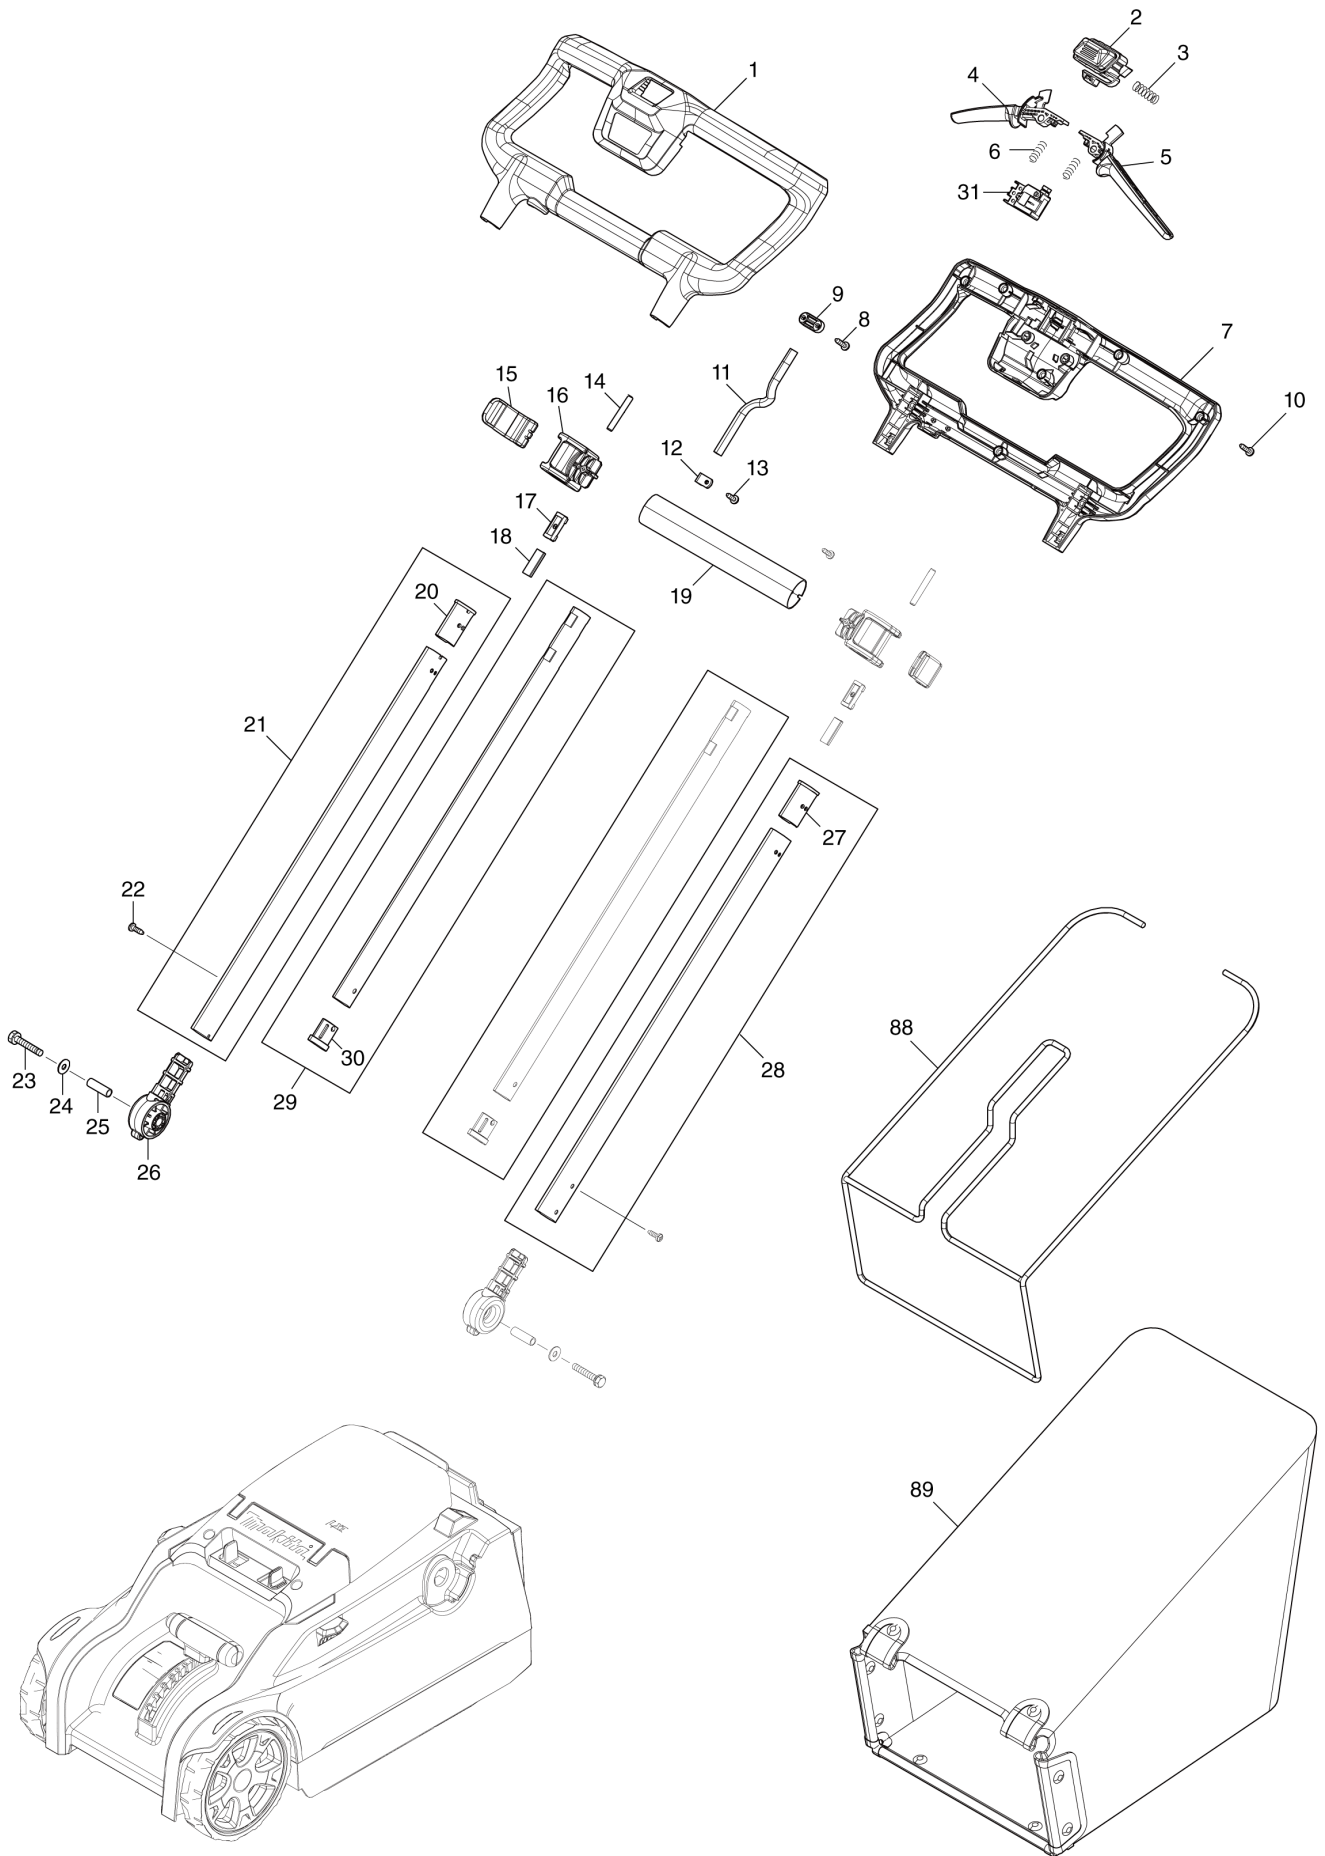

(IN) DLM230 / 230MM CORDLESS LAWN MOWER