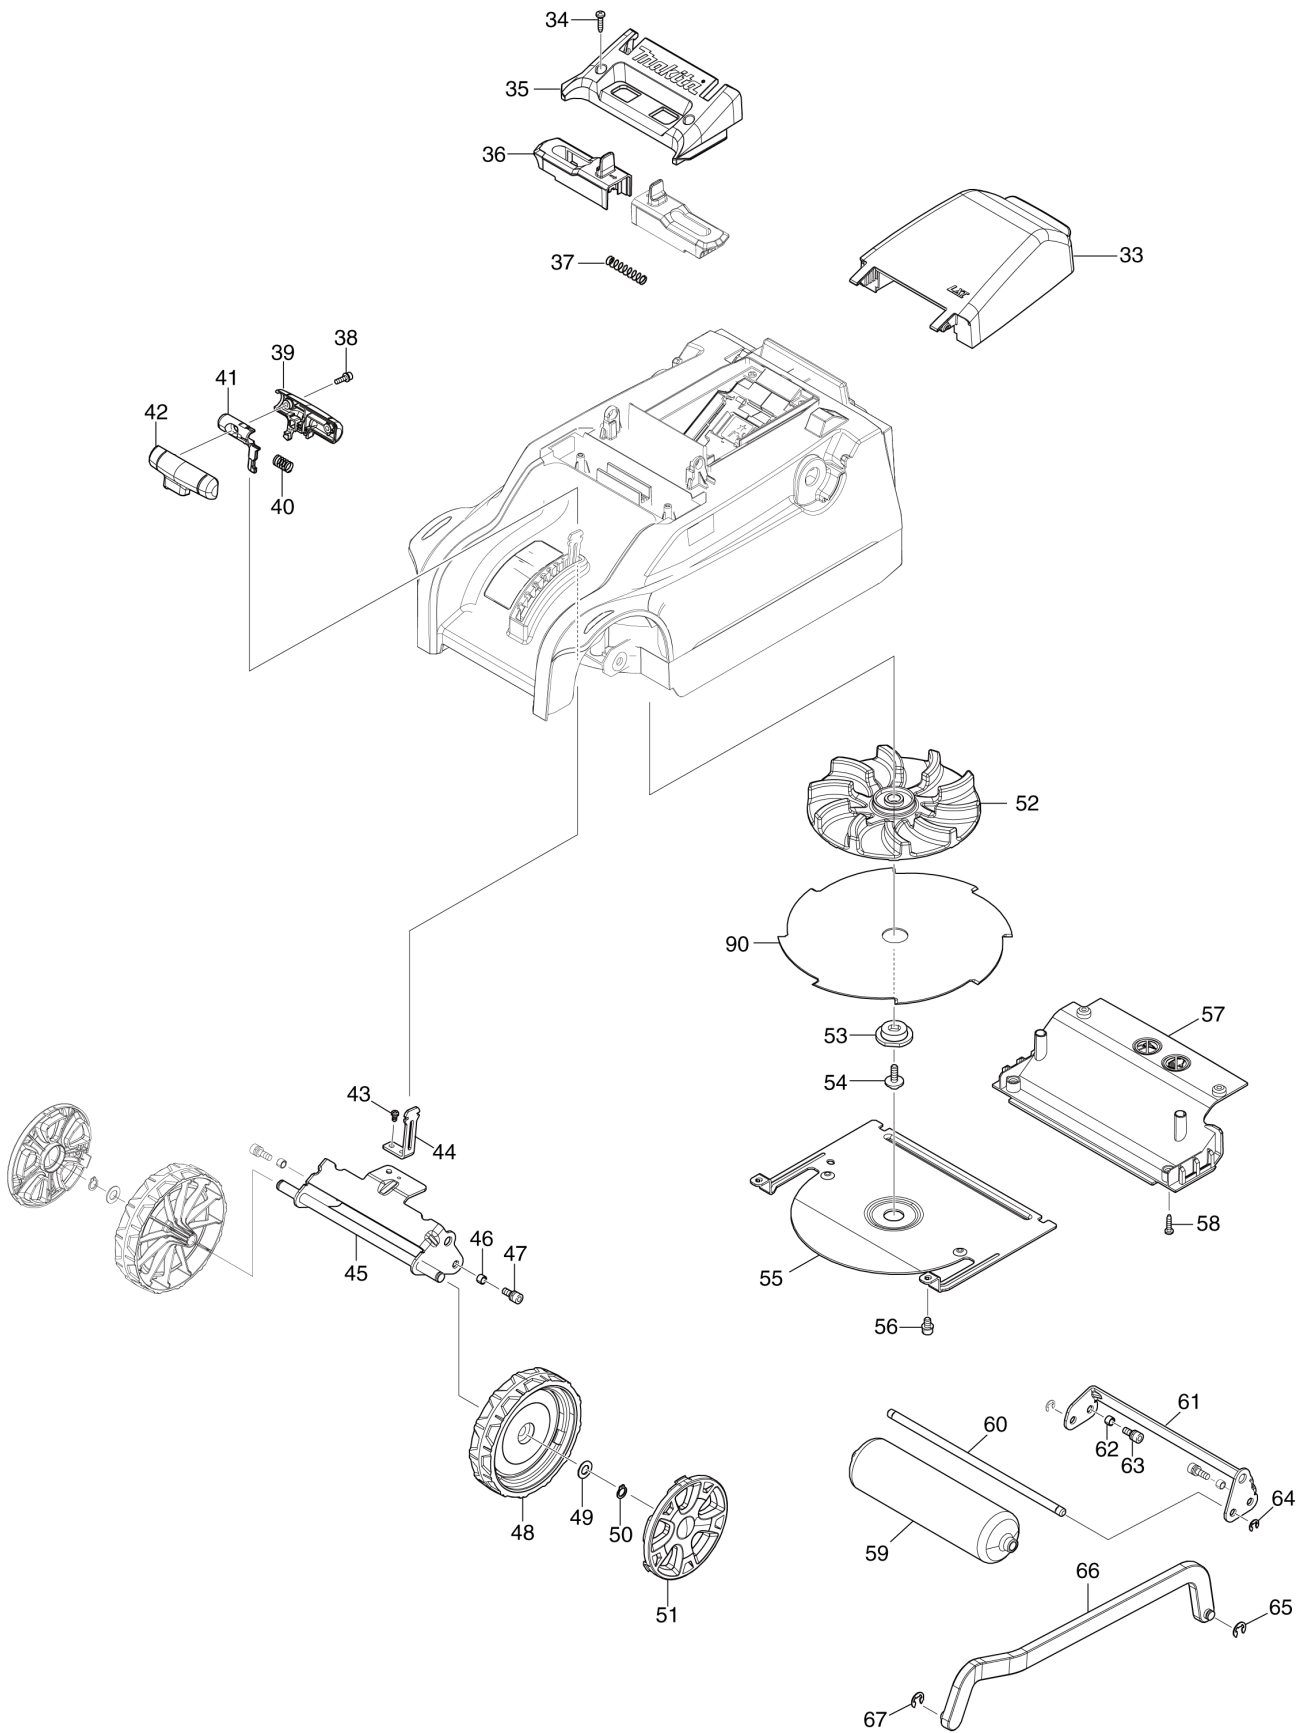

(IN) DLM230 / 230MM CORDLESS LAWN MOWER