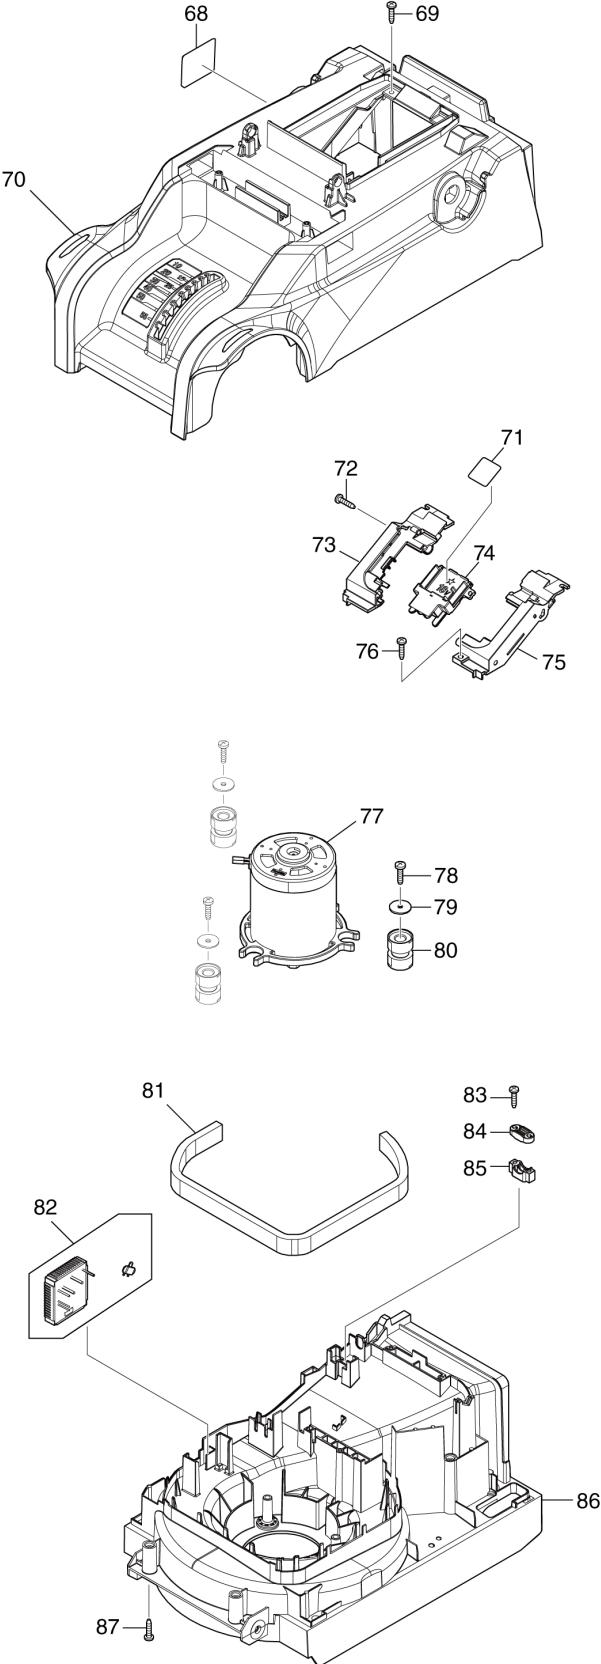

(IN) DLM230 / 230MM CORDLESS LAWN MOWER

IN

INDIA

DLM230 / 230MM CORDLESS LAWN MOWER

Item	Sub	Parts No.	Parts Description	Qty	I/C	E/C No.	Close No.	Remark
001		183W04-6	GRIP SET	1				
	C10	8047X1-8	INDICATION LABEL	1				
	D10		INC. 7					
002		413D87-1	LOCK OFF BUTTON	1				
003		233011-2	COMPRESSION SPRING 8	1				
004		413D86-3	SWITCH LEVER R	1				
005		413D85-5	SWITCH LEVER L	1				
006		233382-7	COMPRESSION SPRING 6	2				
007		183W04-6	GRIP SET	1				
	C10	8047X1-8	INDICATION LABEL	1				
	D10		INC. 1					
008		266326-2	TAPPING SCREW 4X18	2				
009		687124-5	STRAIN RELIEF	1			DG445	
009-1		687149-9	STRAIN RELIEF	1	<	DG445		
010		266326-2	TAPPING SCREW 4X18	10				
011		699191-8	POWER SUPPLY CORD UNIT	1				
012		687049-3	STRAIN RELIEF	1				
013		266192-7	TAPPING SCREW 4X14	2				
014		951178-1	SPRING PIN 5-40	2				
015		452572-5	LOCK LEVER	2				
016		413D95-2	PIPE HOLDER	2				
017		452580-6	HOLDER	2				
018		424391-9	LOCK RUBBER	2				
019		331935-7	CENTER PIPE	1				
020		412725-8	UPPER STOPPER R	1				
021		136680-7	LOWER PIPE R ASS'Y	1				
	D10		INC. 20					
022		266192-7	TAPPING SCREW 4X14	4				
023		921356-7	HEX. BOLT M6X35	2				
024		253804-1	FLAT WASHER 6	2				
025		257690-2	SLEEVE 6	2				
026		413D94-4	JOINT	2				
027		412724-0	UPPER STOPPER L	1				
028		136679-2	LOWER PIPE L ASS'Y	1				
	D10		INC. 27					
029		135470-5	UPPER PIPE ASS'Y	2				
	D10		INC. 30					
030		452578-3	LOWER STOPPER	2				
031		650730-9	SWITCH TG72BD-6	1				
033		413D82-1	BATTERY COVER	1				
034		266326-2	TAPPING SCREW 4X18	2				
035		413D91-0	LOCK LEVER COVER	1				
036		413D90-2	LOCK LEVER	2				
037		232582-6	COMPRESSION SPRING 8	1				
038		922123-3	HEX. SOCKET HEAD BOLT M4X14	2				
039		183U82-4	LEVER CASE COVER	1				
	D10		INC. 42					
040		231418-6	COMPRESSION SPRING 9	1				
041		413D99-4	LOCK OFF BUTTON	1				
042		183U82-4	LEVER CASE COVER	1				
	D10		INC. 39					
043		911110-7	PAN HEAD SCREW M4X8	1				
044		347197-7	LEVER PLATE	1				
045		347943-8	FRONT PLATE	1				
046		257669-3	SLEEVE 6	2				
047		922323-5	HEX. SOCKET HEAD BOLT M6X16	2				
048		413D96-0	WHEEL 130	2				
049		253828-7	FLAT WASHER 10	2				
050		257878-4	RETAINING RING (EXT) S-10	2				
051		413E01-3	CAP	2				
052		240181-0	FAN 170	1				
053		224498-9	OUTER FLANGE 36	1				
054		266024-8	HEX. SOCKET HEAD BOLT M6X20	1				
055		346390-0	UNDER COVER	1				
056		922306-5	HEX. SOCKET HEAD BOLT M6X10	2				

B:DLM230SF(H)

Interchange

O : Yes

X : No

< : the new part can be substituted for the current.

> : the current part can be substituted for the new.

S : Interchangeable as a set.