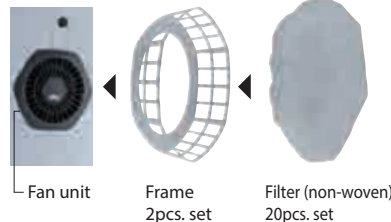

Filter set

Attaching a filter to Fan unit prevents the dust invasion into jacket at work site.

	Part No.
Filter set	198642-3
Filter 20pcs. set	198644-9
EU Part No.	
Filter set	198641-5
Filter 20pcs. set	198643-1

Longer continuous run time on a single full battery charge

Li-ion Battery	Continuous run time
18V BL1815N / BL1820B / BL1830B BL1840B / BL1850B / BL1860B	High / Medium / Low 13.5 / 24.5 / 33 h with BL1860B
12Vmax BL1016 / BL1021B / BL1041B	High / Medium / Low 5 / 9 / 13 h with BL1041B