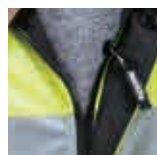

Asian Size / EU&US Size (in cm)

Air circulation inner photo : DFJ212

Water-repellent, antistatic fabric

Antistatic

Zip fastener with quick release function

Arm pocket

Snap button and rubber shirring for hem adjustment