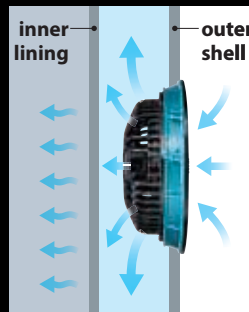

# Circulate air throughout the entire jacket

**AIR CIRCULATION**  
**Cordless Fan Jacket**

**Thin, Flat Fan units do not disturb your operation.**

**39.5 mm**

# Makita's original "Air circulation inner"

Breathable lining

allows air enter through the jacket's outer shell and inner lining keeps you to stay cool and feel comfortable