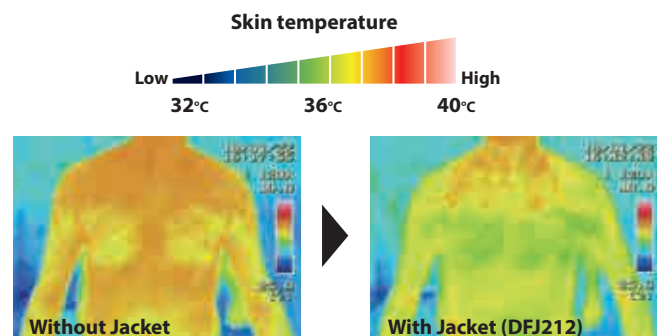

# Circulate air throughout the entire jacket

**AIR CIRCULATION**  
**Cordless Fan Jacket**

**Thin, Flat Fan units do not disturb your operation.**

**39.5 mm**

## Comparison of body temperature rise during work

Skin temperature after a 10-minute work under temperature of 35°C and humidity of 60%

Never use the fan jacket where temperature reaches more than 50°C (122°F). Otherwise it may cause burns on your skin. Also avoid using in high humidity.