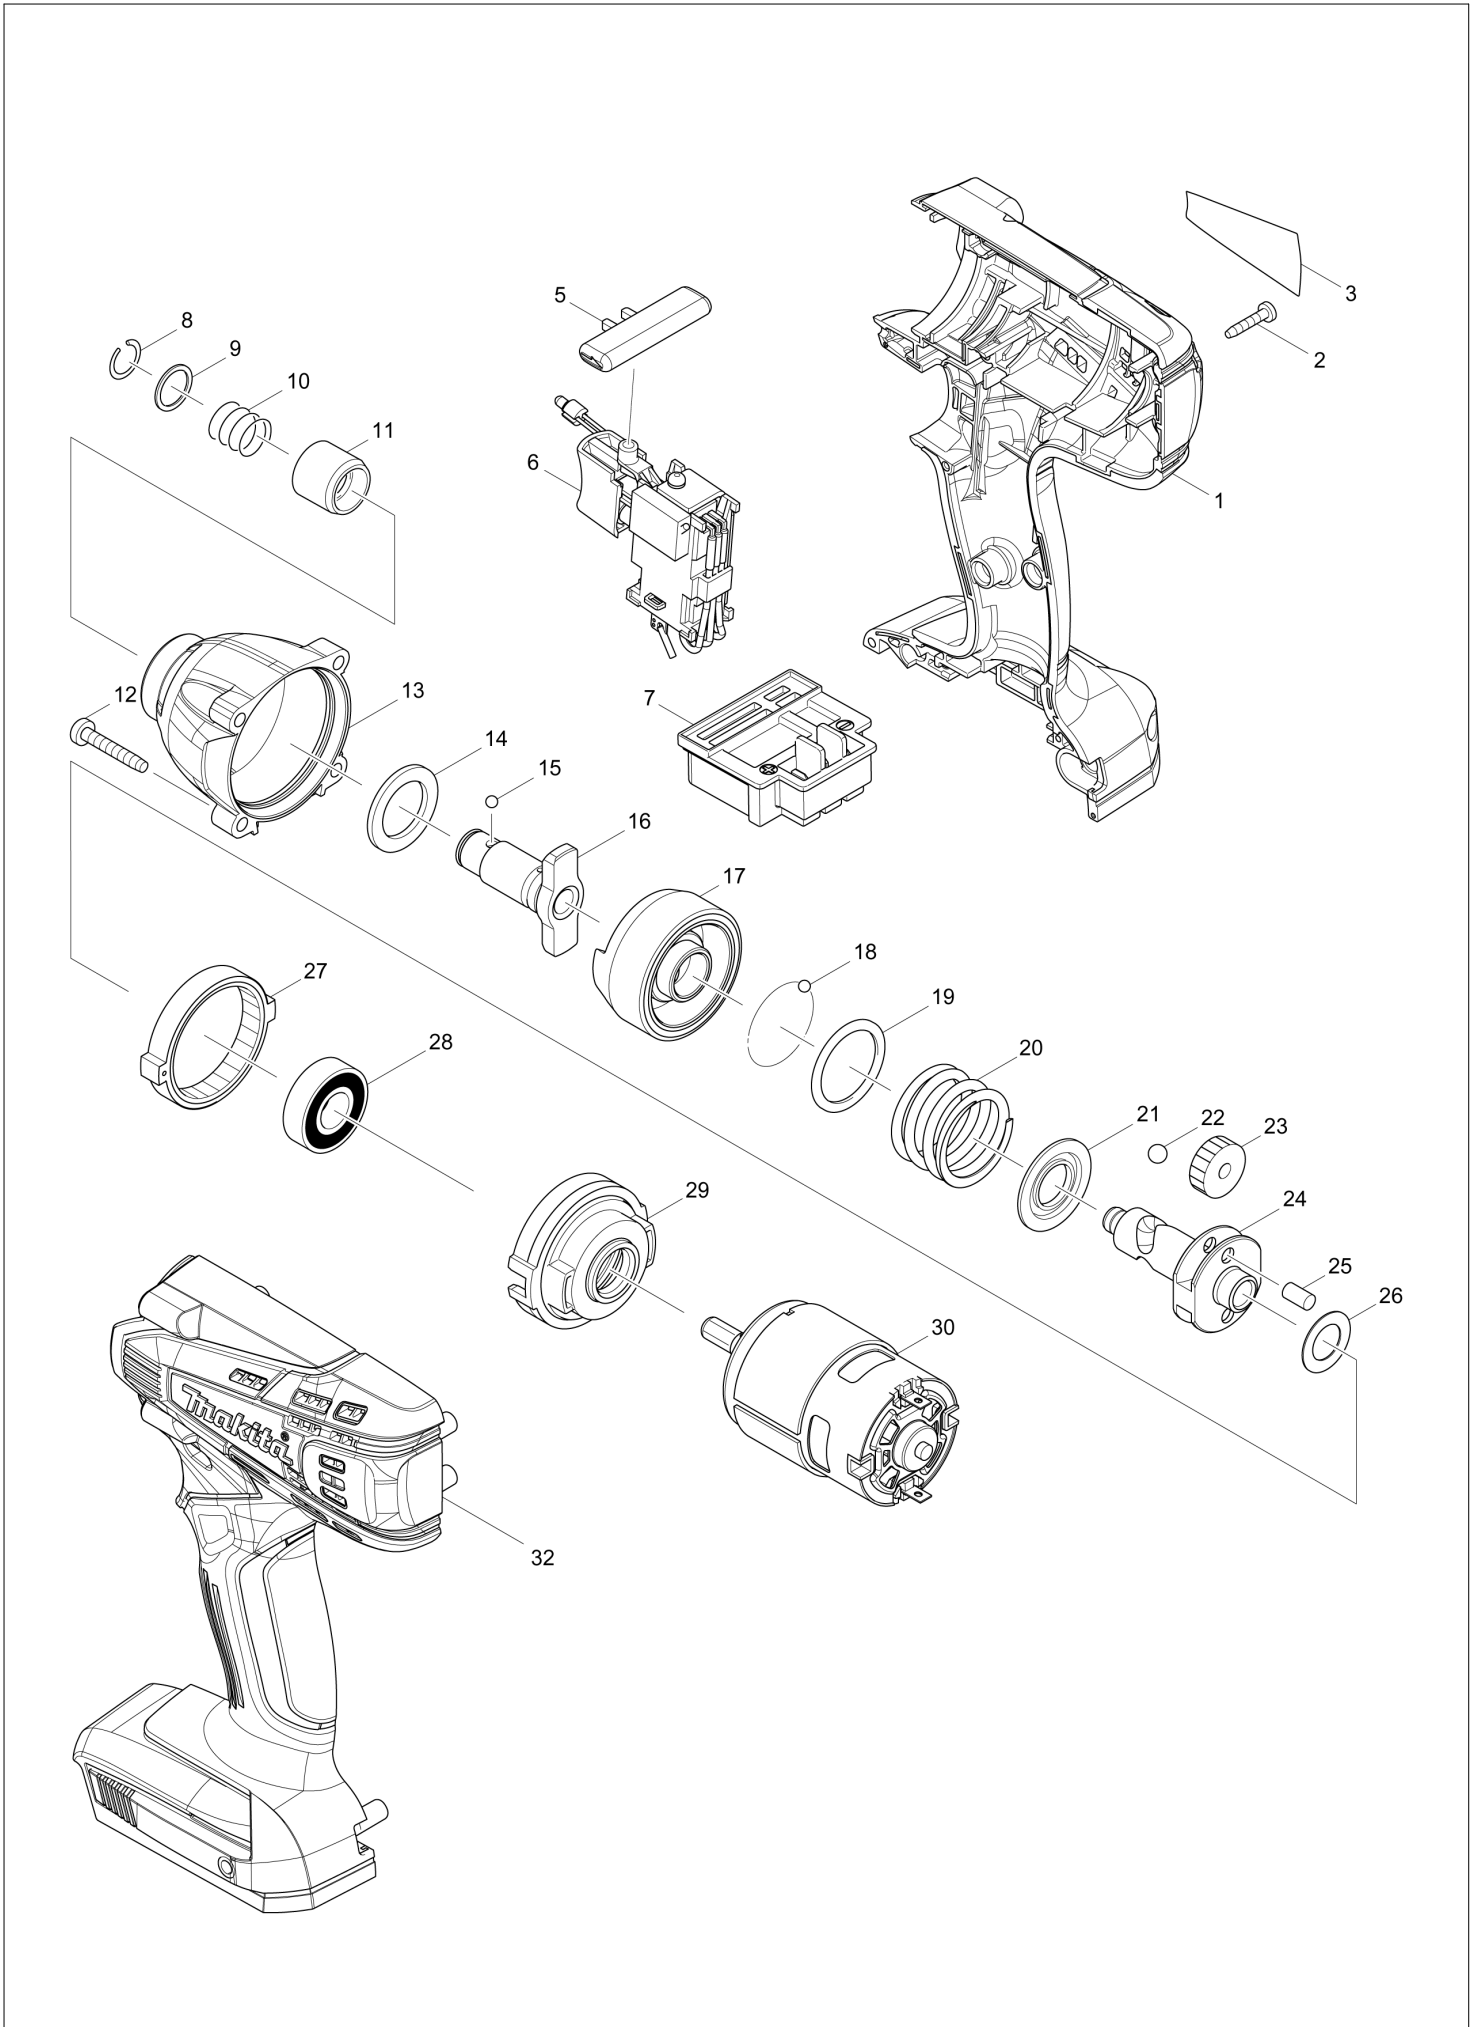

Diagram / Parts List

TD127D

CORDLESS IMPACT DRIVER

(IN) TD127D / CORDLESS IMPACT DRIVER

TD127D / CORDLESS IMPACT DRIVER

Item	Sub	Parts No.	Parts Description	Qty	I/C	E/C No.	Close No.	Remark
001		187420-6	HOUSING SET	1				
	C10	252126-6	HEX. LOCK NUT M4-7	2				
	D10		INC. 32					
002		266429-2	TAPPING SCREW 3X16	8				
003		897581-1	TD127D NAME PLATE	1				
005		453055-8	F/R CHANGE LEVER	1				
006-1		632J80-4	SWITCH UNIT	1				
007		643862-9	TERMINAL	1				
008		231951-8	RING SPRING 11	1				
009		267085-1	FLAT WASHER 12	1				
010		233005-7	COMPRESSION SPRING 13	1				
011		324420-7	SLEEVE	1				
012		266374-1	TAPPING SCREW 4X25	4				
013		141585-8	HAMMER CASE COMPLETE	1				
014		261151-6	NYLON WASHER 19	1				
015-1		216040-0	STEEL BALL 3.5	2				
016		326188-1	ANVIL M	1				
017		326110-8	HAMMER	1				
018-1		216040-0	STEEL BALL 3.5	24				
019		267175-0	FLAT WASHER 24	1				
020		233430-2	COMPRESSION SPRING 24	1				
021		267766-7	CUP WASHER 14	1				
022-1		216041-8	STEEL BALL 5.6	2				
023-2		227362-3	SPUR GEAR 22	2				
024		326109-3	SPINDLE	1				
025		256253-1	PIN 5	2				
026		267212-0	FLAT WASHER 12	1				
027		227279-0	INTERNAL GEAR 51	1				
028		210107-6	BALL BEARING 6001ZZ	1				
029		453056-6	INTERNAL GEAR CASE	1				
030		629969-5	DC MOTOR	1				
032		187420-6	HOUSING SET	1				
	C10	252126-6	HEX. LOCK NUT M4-7	2				
	D10		INC. 1					
A01B		452652-7	BATTERY COVER	1				
A02B		***DC18WA	DC18WA BATTERY CHARGER	1				
A03-3B		199363-0	BATTERY BL1815G SET	2				
A05B		800F35-5	TD127DWE PLASTIC CASE LABEL	2				
A06B		824981-2	PLASTIC CARRYING CASE	1				
	C10	162315-4	LATCH	2				
	C20	452137-3	HANDLE	1				
	C30	452143-8	SHAFT	2				

B:TD127DWE(H)

Interchange
O : Yes
X : No
< : the new part can be substituted for the current.
> : the current part can be substituted for the new.
S : interchangeable as a set.