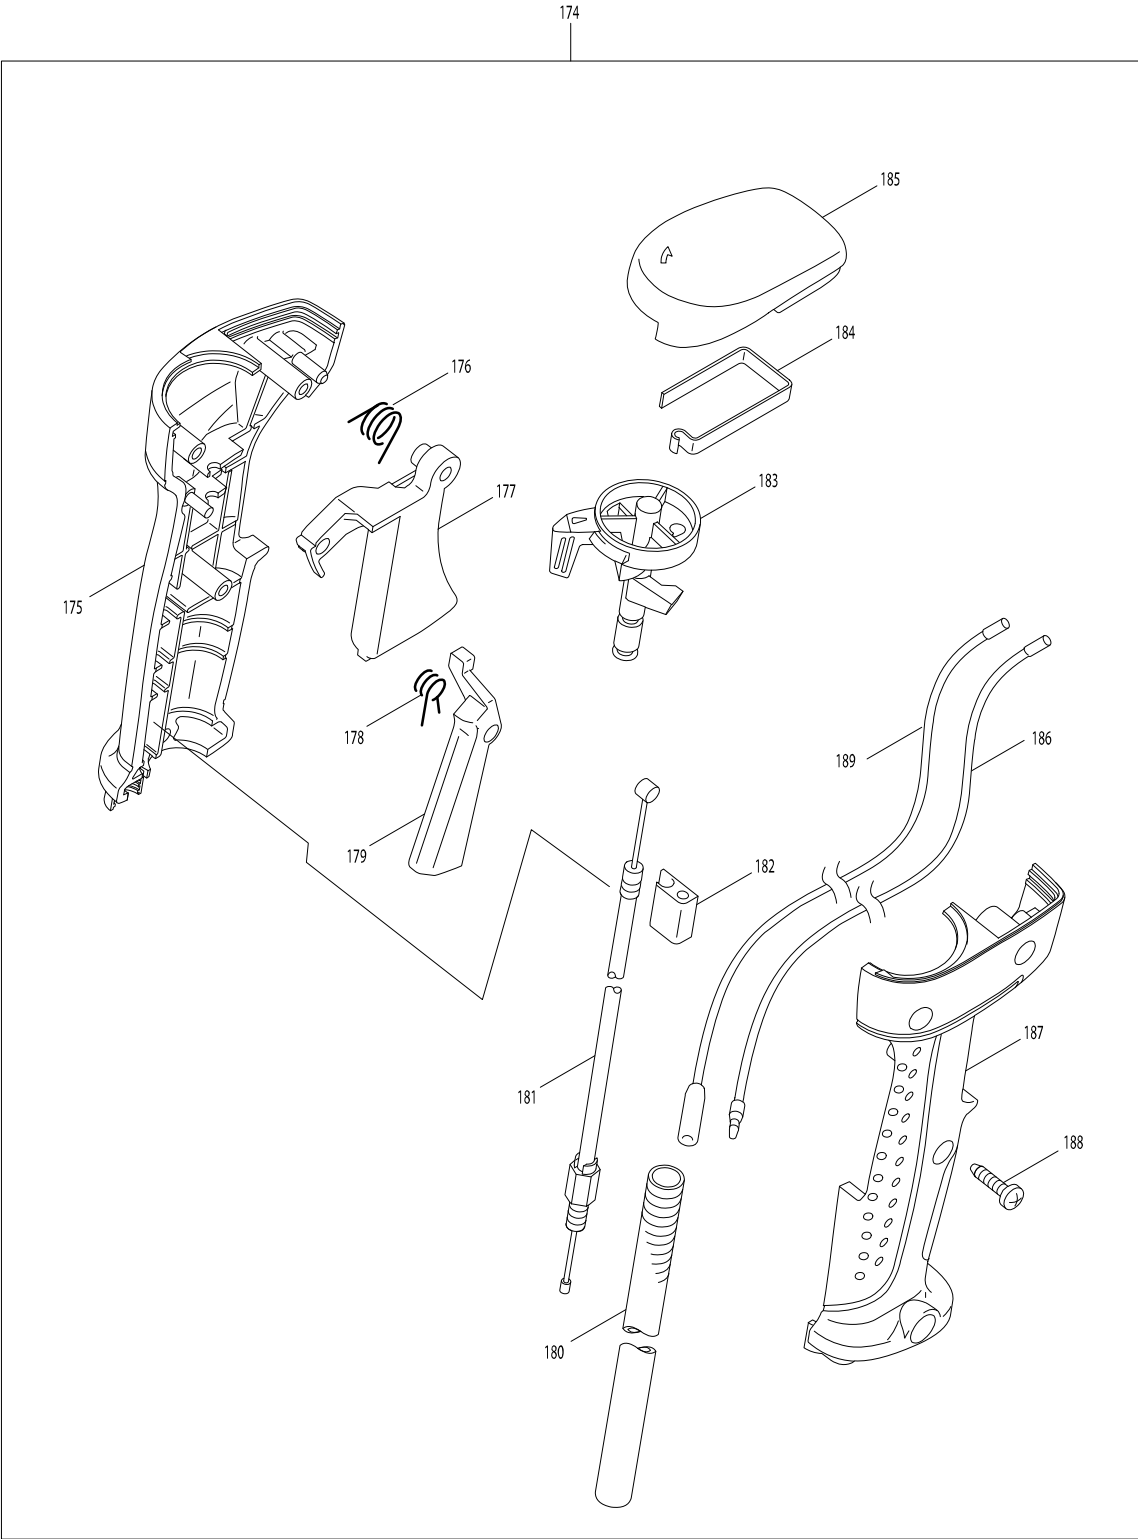

Model No. RBC411U BRUSH CUTTER

Model No. RBC411U BRUSH CUTTER

Model No. RBC411U BRUSH CUTTER

Model No. RBC411U BRUSH CUTTER