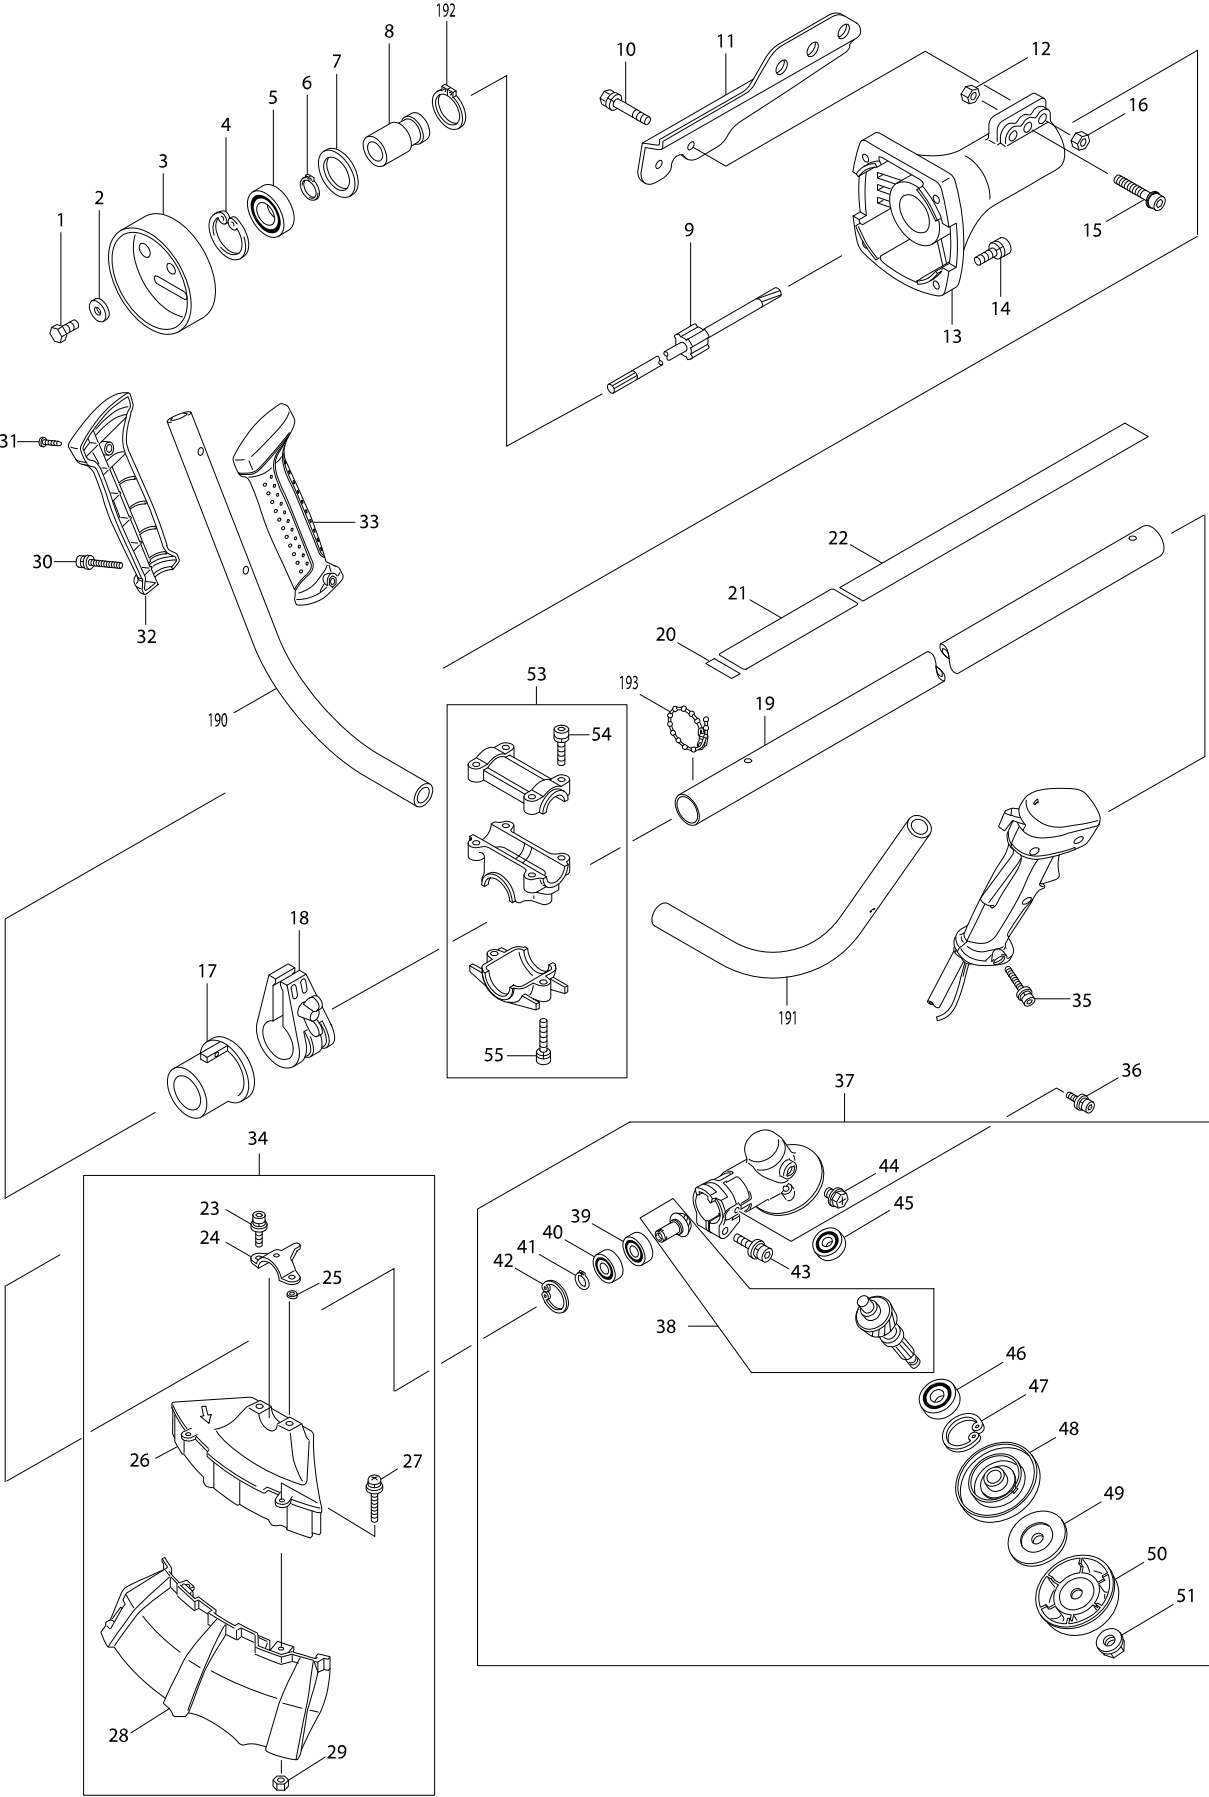

Model No. RBC411U BRUSH CUTTER

Model No. RBC411U BRUSH CUTTER

Model No. RBC411U BRUSH CUTTER

Model No. RBC411U BRUSH CUTTER