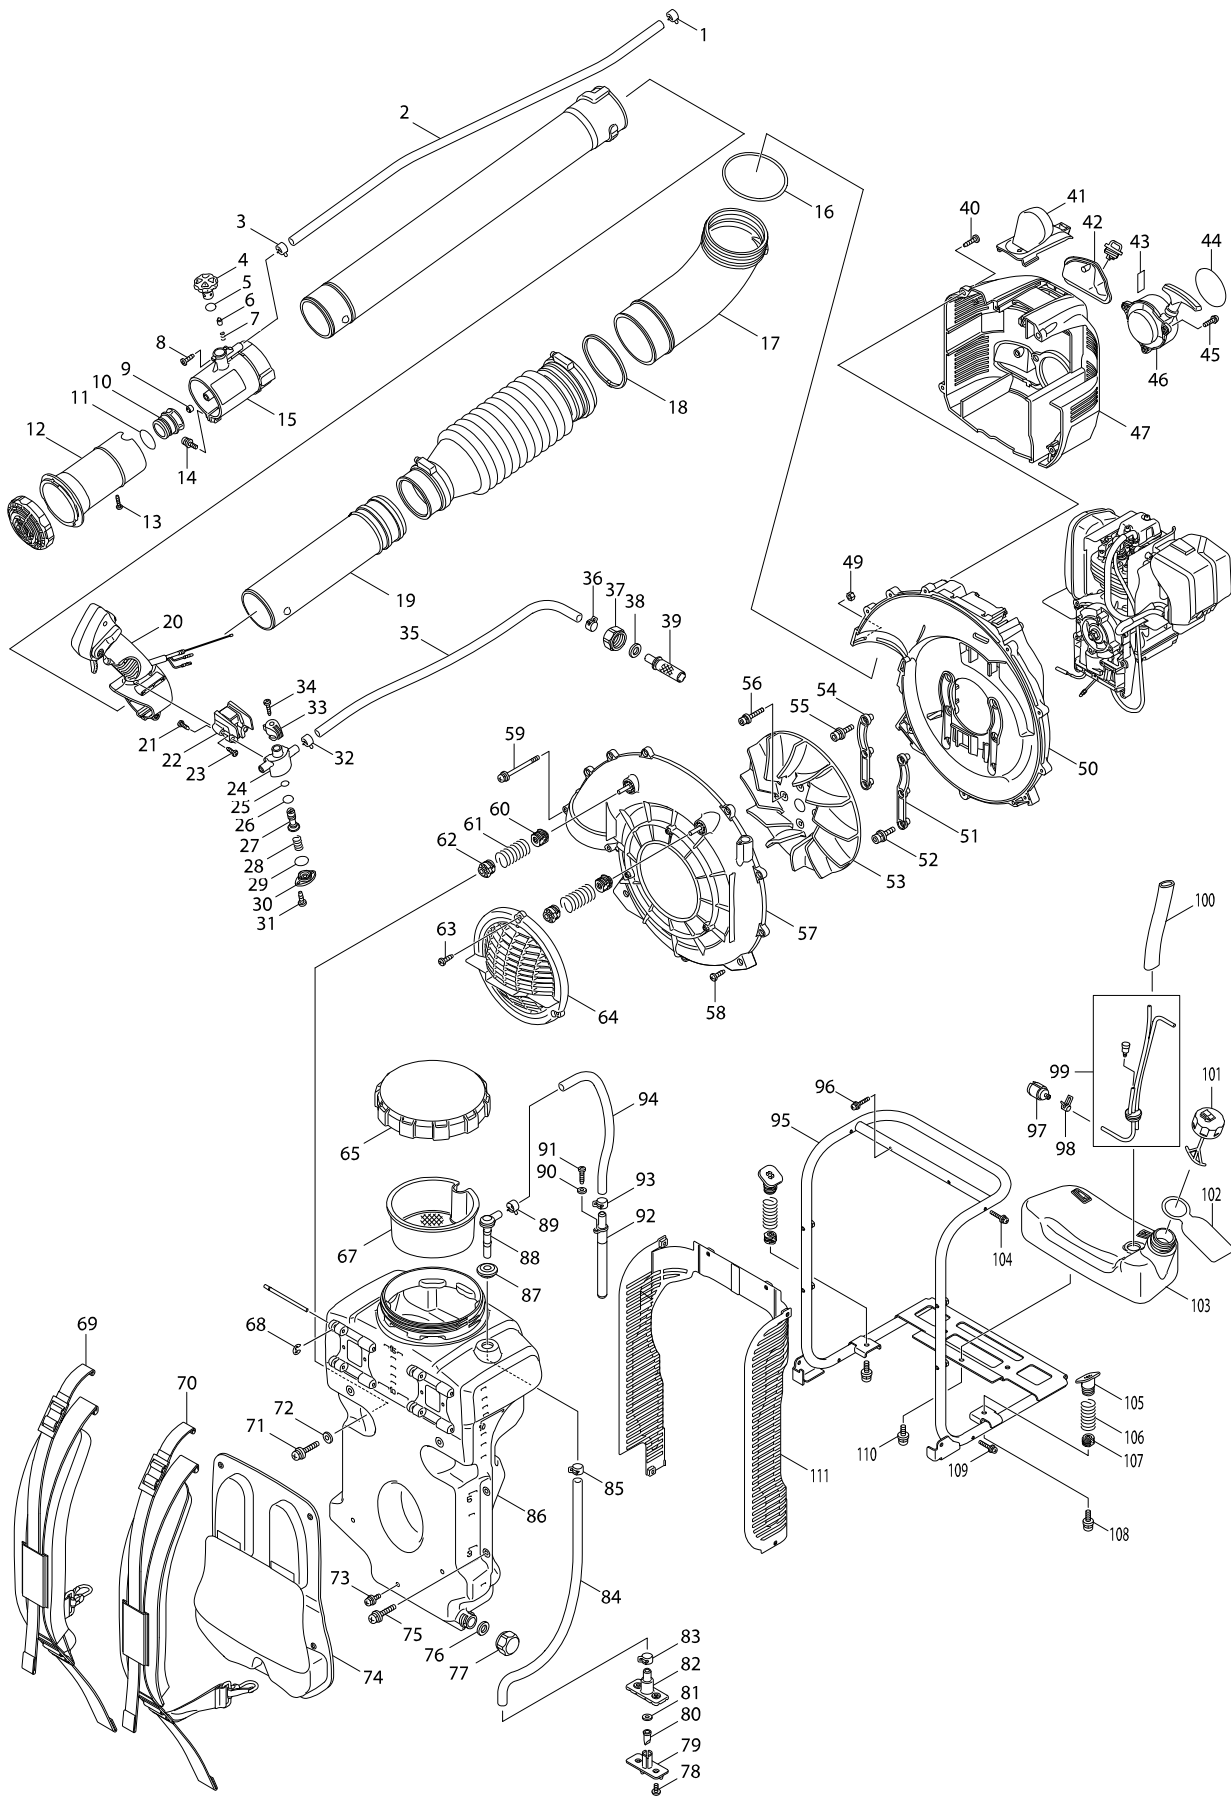

Model No. PM7650H PETROL MIST BLOWER