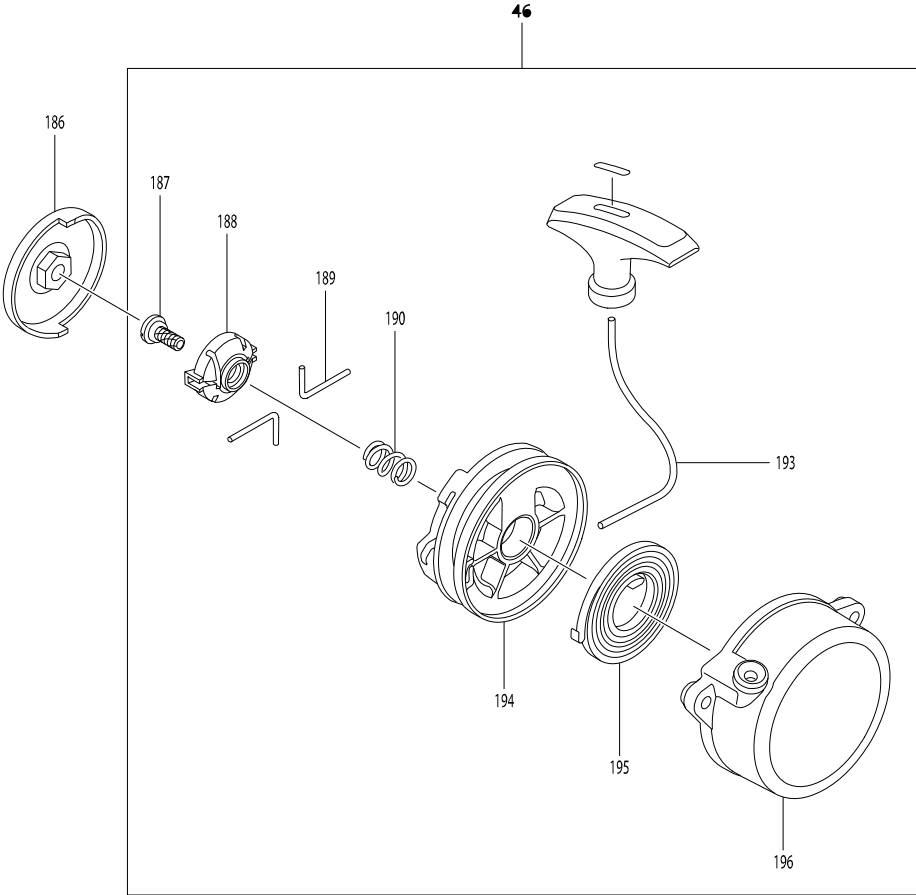

Model No. PM7650H PETROL MIST BLOWER