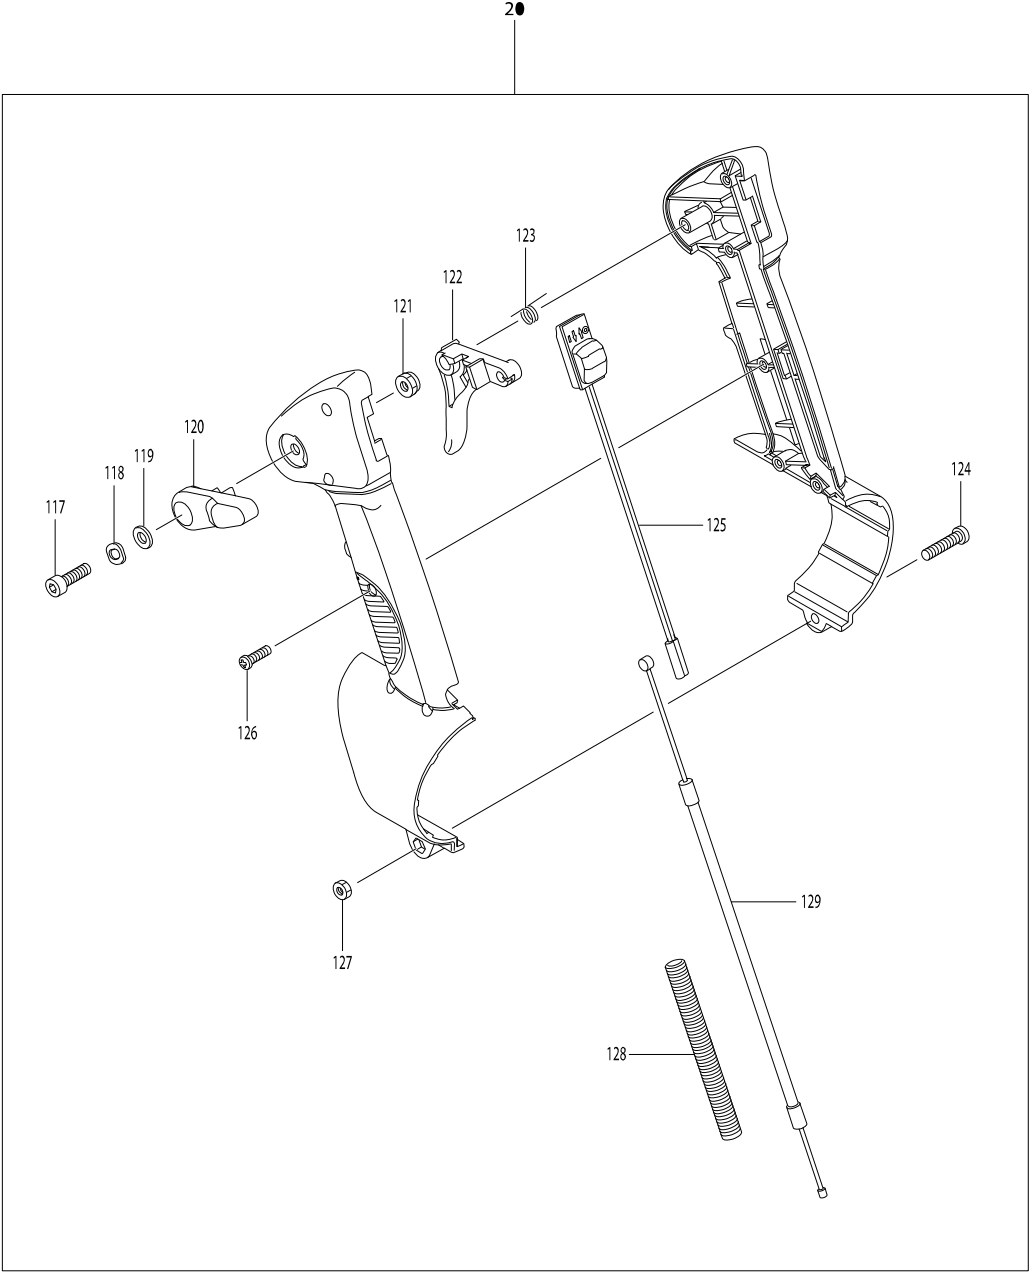

Model No. PM7650H PETROL MIST BLOWER