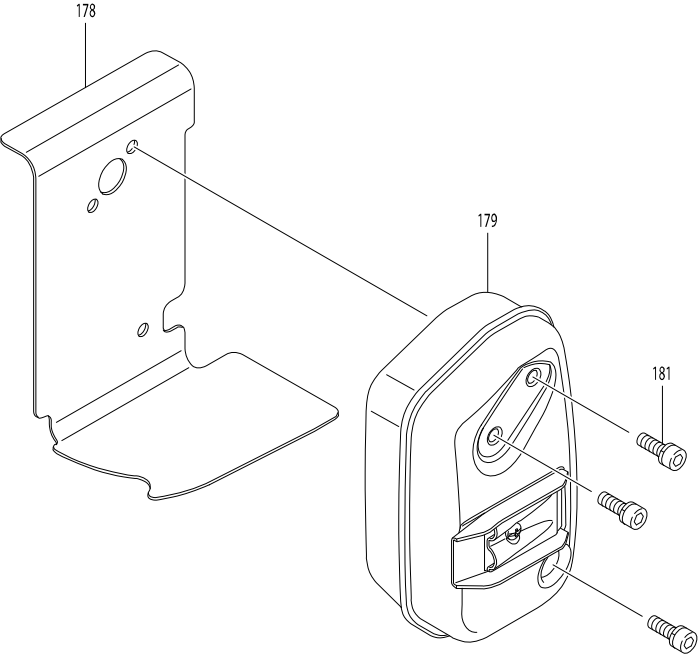

Model No. PM7650H PETROL MIST BLOWER