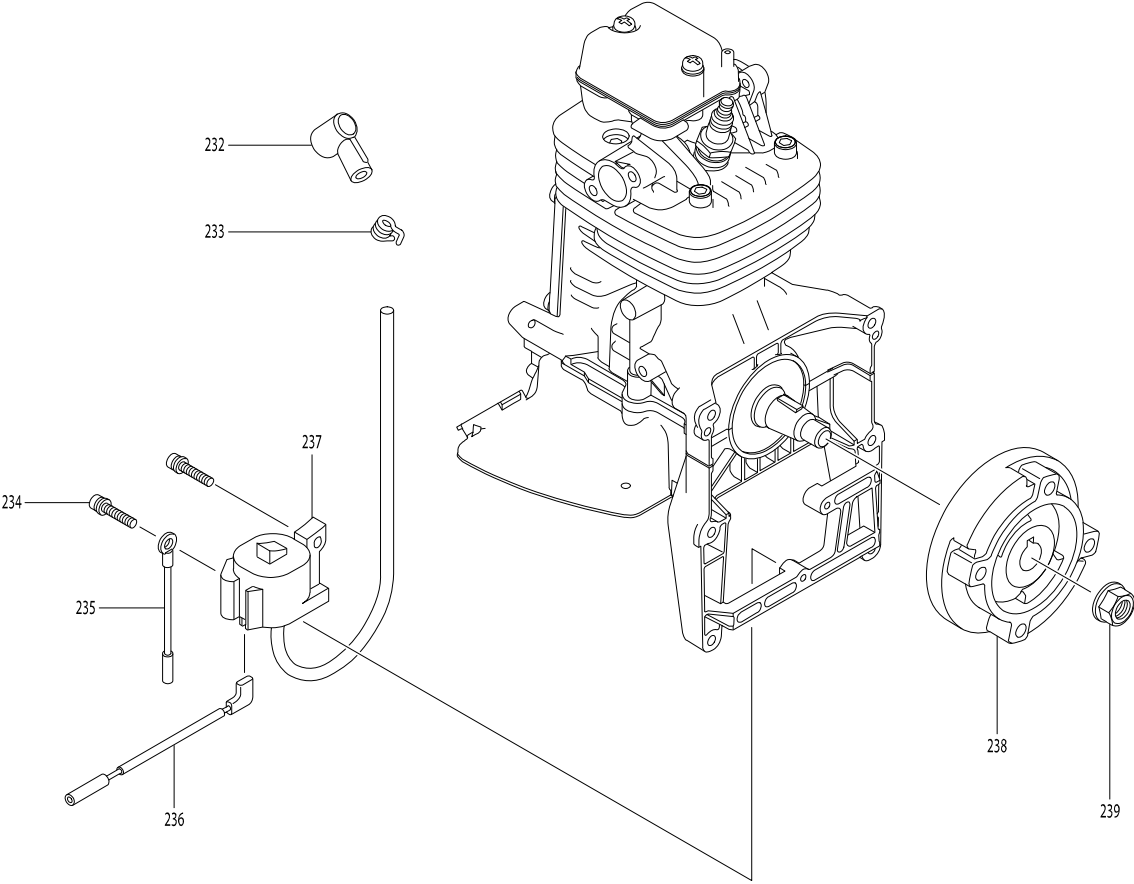

Model No. PM7650H PETROL MIST BLOWER