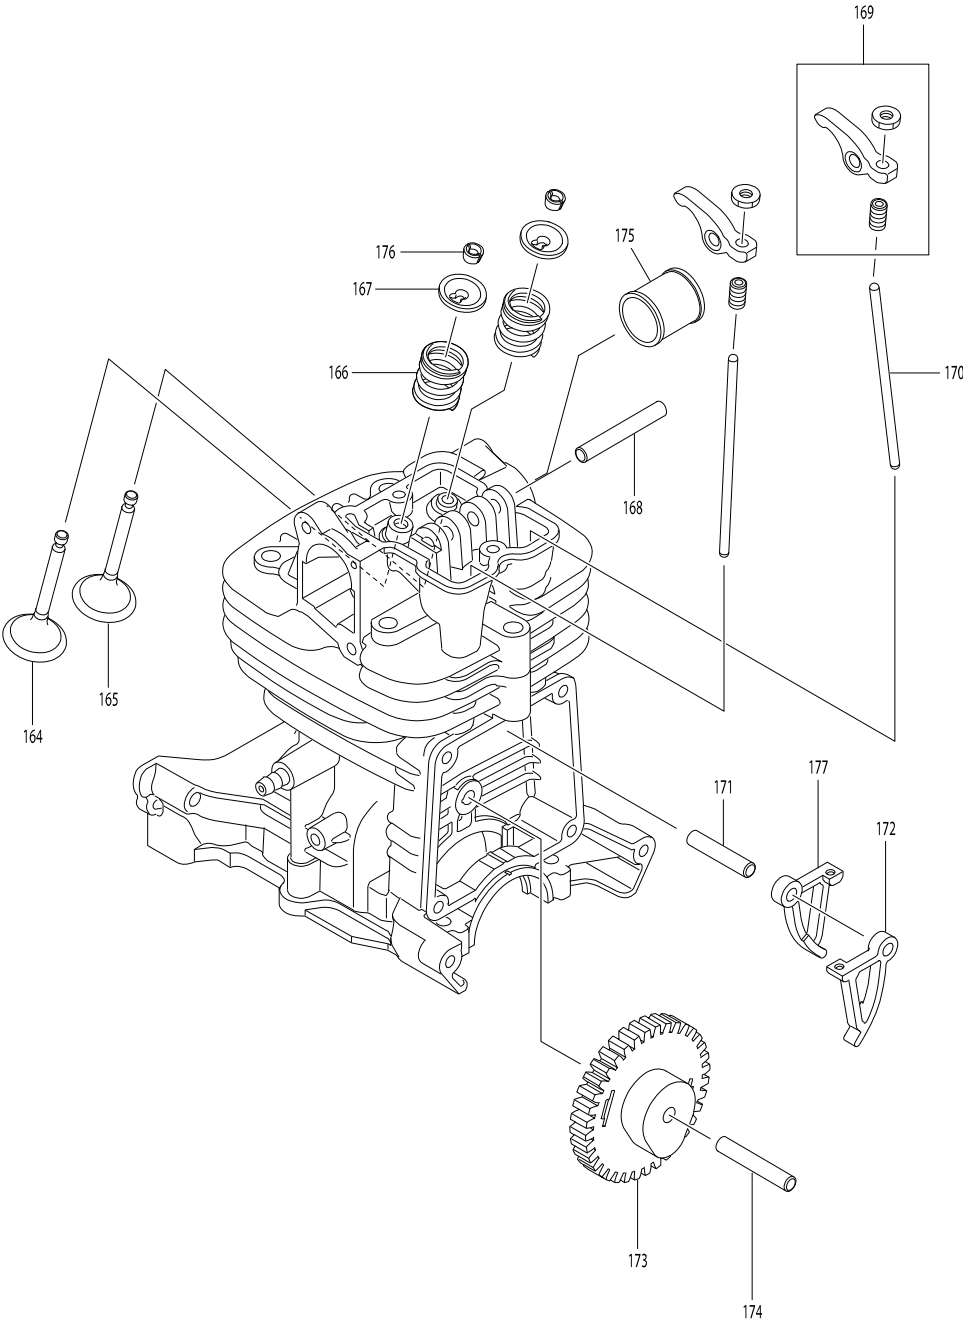

Model No. PM7650H PETROL MIST BLOWER