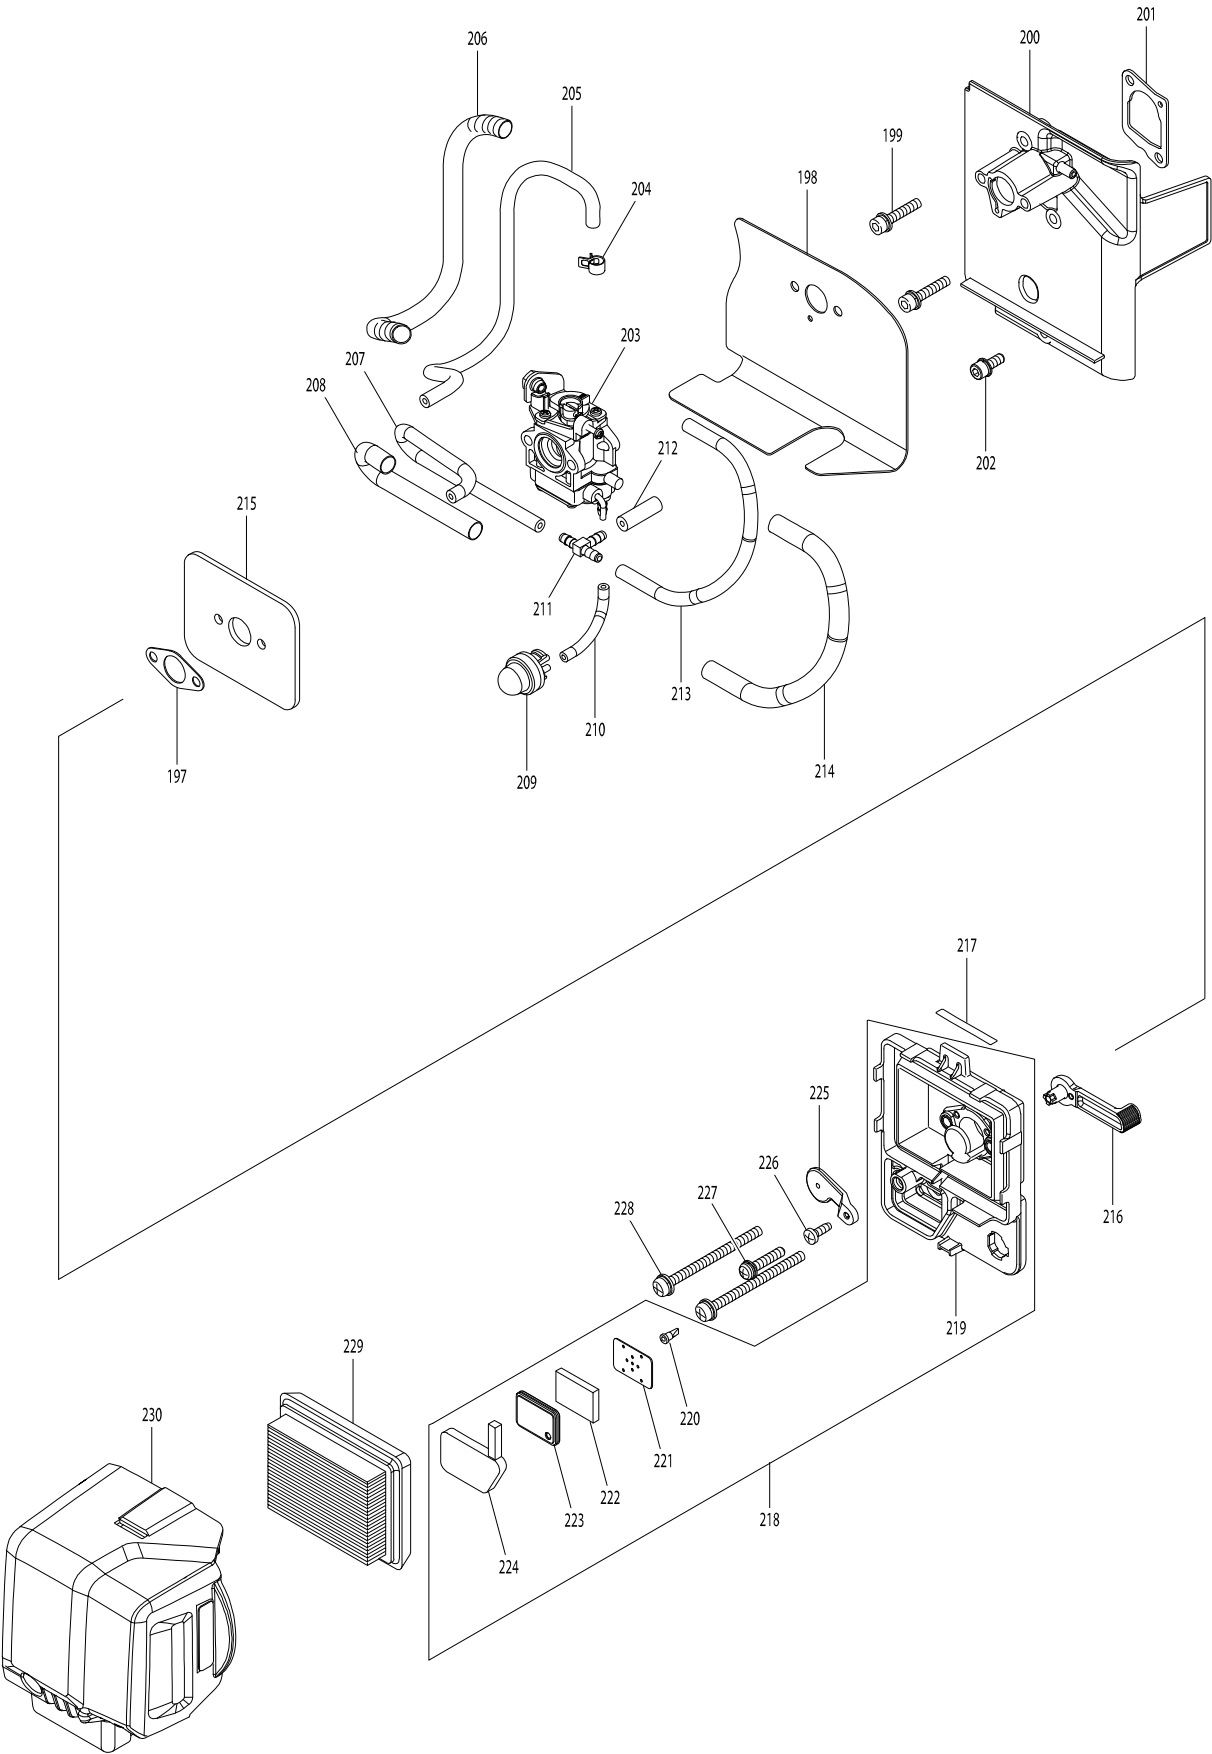

Model No. PM7650H PETROL MIST BLOWER