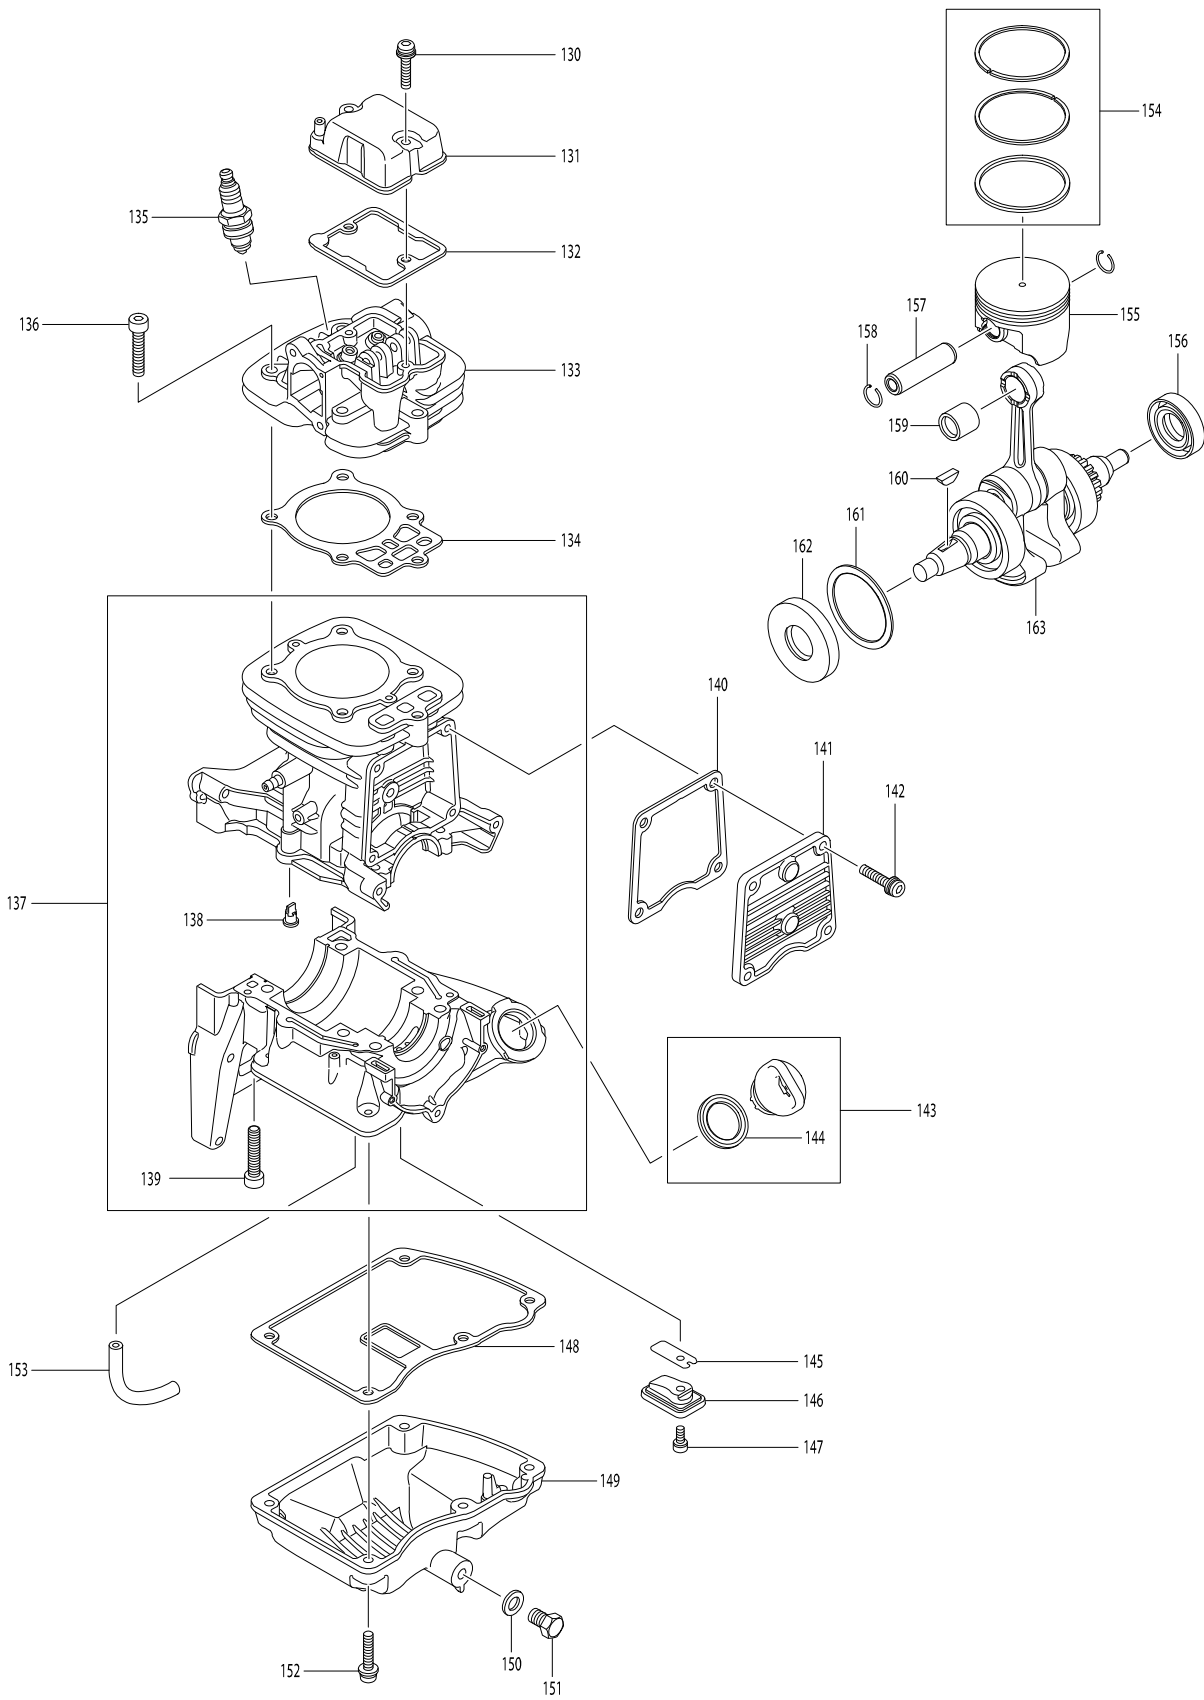

Model No. PM7650H PETROL MIST BLOWER