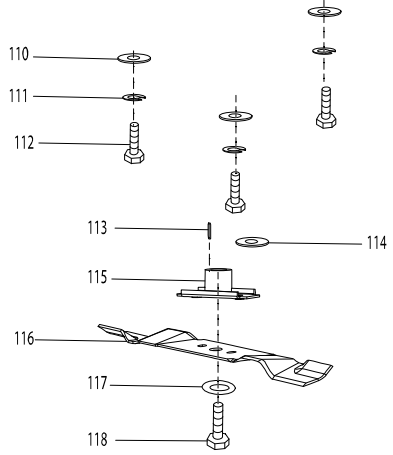

Model No. PLM4620N2 PETROL LAWN MOWER

Model No. PLM4620N2 PETROL LAWN MOWER

Item	Parts No.	Description	I/C	Qty	N/O	Opt. 1	Opt. 2	Note
001	DA00000961	ENGINE CLUTCH LEVER		1		84679900		
002	671002001	UPPER HANDLE BAR ASSY		1				
003	DA00000575	HEX.CAP NUT M6		1				
004	DA00000573	OUTER WIRE STOPPER		1				
005	DA00001155	FRAMEOUT CORD ASSY		1				
006	DA00001156	THROTTLE HANDLE ASSY		1				
007	DA00000572	HEX.FLANGE BOLT M6X55		1				
008	DA00000577	HEX.FLANGE BOLT M6X35		1				
009	DA00000579	STARTER GRIP HOOK		1				
010	DA00000574	FLAT WASHER 6		1				
011	DA00000576	SPRING WASHER 6		1				
012	DA00000575	HEX.CAP NUT M6		1				
013	DA00000563	HEXAGON NUT M8		1				
014	DA00000564	KNOB		1				
015	DA00000924	PLASTIC SADDLE WASHER 8		1		40169340		
016	DA00000569	SADDLE HEAD BOLT M8X58		1				
017	DA00000569	SADDLE HEAD BOLT M8X58		1				
018	DA00000924	PLASTIC SADDLE WASHER 8		1		40169340		
019	DA00000564	KNOB		1				
020	DA00000563	HEXAGON NUT M8		1				
021	671001606	LOWER HANDLE BAR		1				
022	671611001	CABLE CLIP		1				
023	671800104	GROMMET		1				
024	DA00000563	HEXAGON NUT M8		1				
025	DA00000564	KNOB		1				
026	671007007	FLAT WASHER 8		1				
027	DA00000880	SADDLE HEAD BOLT M8X35		1		84679900		
028	DA00000880	SADDLE HEAD BOLT M8X35		1		84679900		
029	671007007	FLAT WASHER 8		1				
030	DA00000564	KNOB		1				
031	DA00000563	HEXAGON NUT M8		1				
032	DA00000537	HEX.FLANGE LOCK NUT M8		3				
033	671454001	GRASS CATCHER HANDLE		1				
034	671467001	GRASS CATCHER UPPER BORAD		1				
035	DA00000326	TAPPING SCREW ST5X16		2				
036	DA00000335	RETAINER PLATE		2				
037	DA00000025	WASHER 5		2				
038	DA00000888	TAPPING SCREW ST5X12		6		73181400		
039	671001443	GRASS CATCHER FRAME		1				
040	671468001	REAR FLAP		1				
041	671001353	GRASS CATCHER FRAME SHEATH		1				
042	671001418	GRASS CATCHER CLOTH SET MAKIT.		1				
043	DA00000583	BOX WRENCH 16MM		1				
044	DA00000584	WRENCH HANDLE		1				
045	671660001	MULCHING PLUG BOX		1				
046	671316004	LOCKING BUTTON		1				
047	671011005	COMPRESSION SPRING		1				
048	671317001	PRESSING BOARD OF LOCKING		1