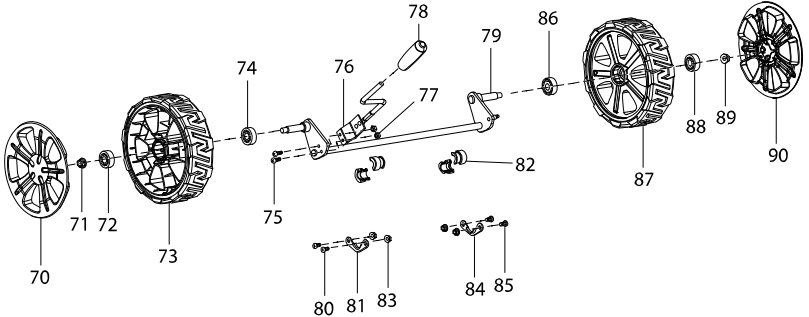

Model No. PLM4620N2 PETROL LAWN MOWER

Model No. PLM4620N2 PETROL LAWN MOWER

Item	Parts No.	Description	I/C	Qty	N/O	Opt. 1	Opt. 2	Note
001	DA00000961	ENGINE CLUTCH LEVER		1		84679900		
002	671002001	UPPER HANDLE BAR ASSY		1				
003	DA00000575	HEX.CAP NUT M6		1				
004	DA00000573	OUTER WIRE STOPPER		1				
005	DA00001155	FRAMEOUT CORD ASSY		1				
006	DA00001156	THROTTLE HANDLE ASSY		1				
007	DA00000572	HEX.FLANGE BOLT M6X55		1				
008	DA00000577	HEX.FLANGE BOLT M6X35		1				
009	DA00000579	STARTER GRIP HOOK		1				
010	DA00000574	FLAT WASHER 6		1				
011	DA00000576	SPRING WASHER 6		1				
012	DA00000575	HEX.CAP NUT M6		1				
013	DA00000563	HEXAGON NUT M8		1				
014	DA00000564	KNOB		1				
015	DA00000924	PLASTIC SADDLE WASHER 8		1		40169340		
016	DA00000569	SADDLE HEAD BOLT M8X58		1				
017	DA00000569	SADDLE HEAD BOLT M8X58		1				
018	DA00000924	PLASTIC SADDLE WASHER 8		1		40169340		
019	DA00000564	KNOB		1				
020	DA00000563	HEXAGON NUT M8		1				
021	671001606	LOWER HANDLE BAR		1				
022	671611001	CABLE CLIP		1				
023	671800104	GROMMET		1				
024	DA00000563	HEXAGON NUT M8		1				
025	DA00000564	KNOB		1				
026	671007007	FLAT WASHER 8		1				
027	DA00000880	SADDLE HEAD BOLT M8X35		1		84679900		
028	DA00000880	SADDLE HEAD BOLT M8X35		1		84679900		
029	671007007	FLAT WASHER 8		1				
030	DA00000564	KNOB		1				
031	DA00000563	HEXAGON NUT M8		1				
032	DA00000537	HEX.FLANGE LOCK NUT M8		3				
033	671454001	GRASS CATCHER HANDLE		1				
034	671467001	GRASS CATCHER UPPER BORAD		1				
035	DA00000326	TAPPING SCREW ST5X16		2				
036	DA00000335	RETAINER PLATE		2				
037	DA00000025	WASHER 5		2				
038	DA00000888	TAPPING SCREW ST5X12		6		73181400		
039	671001443	GRASS CATCHER FRAME		1				
040	671468001	REAR FLAP		1				
041	671001353	GRASS CATCHER FRAME SHEATH		1				
042	671001418	GRASS CATCHER CLOTH SET MAKIT.		1				
043	DA00000583	BOX WRENCH 16MM		1				
044	DA00000584	WRENCH HANDLE		1				
045	671660001	MULCHING PLUG BOX		1				
046	671316004	LOCKING BUTTON		1				
047	671011005	COMPRESSION SPRING		1				
048	671317001	PRESSING BOARD OF LOCKING		1