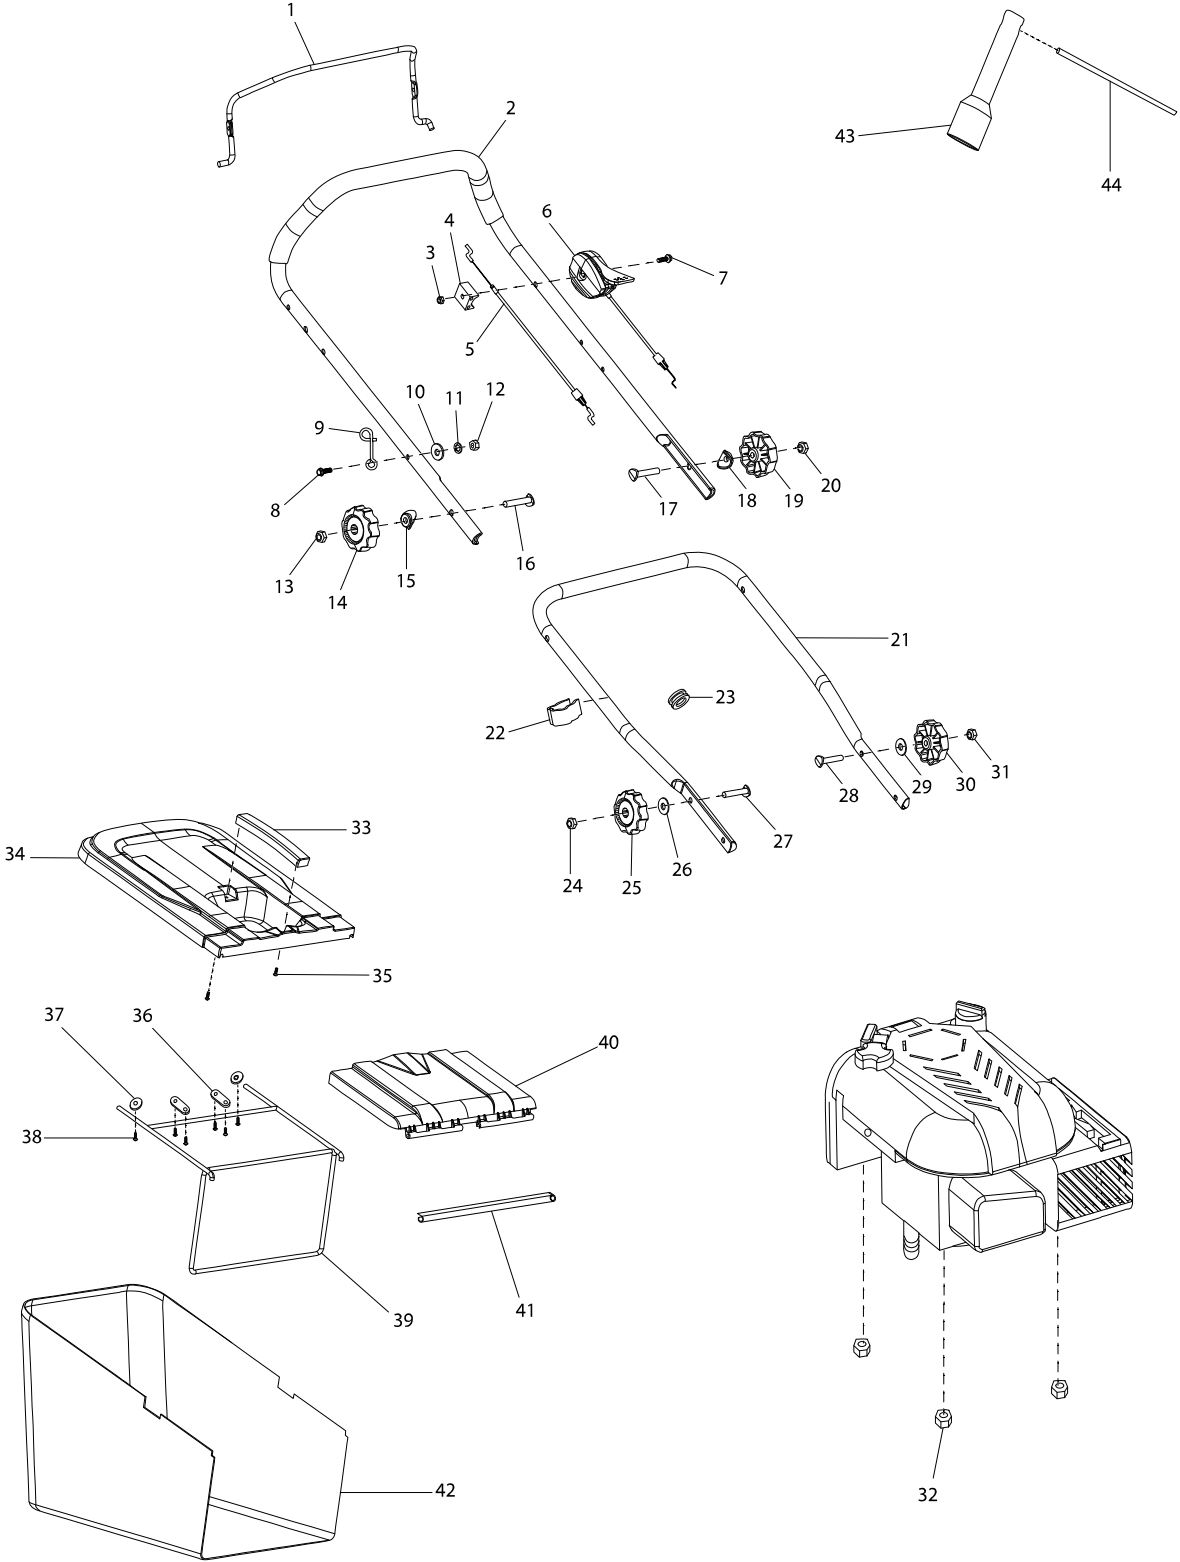

Model No. PLM4620N2 PETROL LAWN MOWER