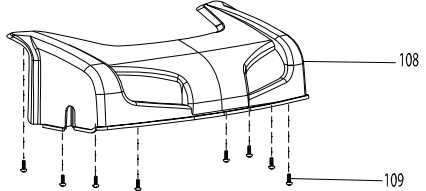

Model No. PLM4620N2 PETROL LAWN MOWER

Model No. PLM4620N2 PETROL LAWN MOWER

Item	Parts No.	Description	I/C	Qty	N/O	Opt. 1	Opt. 2	Note
001	DA00000961	ENGINE CLUTCH LEVER		1		84679900		
002	671002001	UPPER HANDLE BAR ASSY		1				
003	DA00000575	HEX.CAP NUT M6		1				
004	DA00000573	OUTER WIRE STOPPER		1				
005	DA00001155	FRAMEOUT CORD ASSY		1				
006	DA00001156	THROTTLE HANDLE ASSY		1				
007	DA00000572	HEX.FLANGE BOLT M6X55		1				
008	DA00000577	HEX.FLANGE BOLT M6X35		1				
009	DA00000579	STARTER GRIP HOOK		1				
010	DA00000574	FLAT WASHER 6		1				
011	DA00000576	SPRING WASHER 6		1				
012	DA00000575	HEX.CAP NUT M6		1				
013	DA00000563	HEXAGON NUT M8		1				
014	DA00000564	KNOB		1				
015	DA00000924	PLASTIC SADDLE WASHER 8		1		40169340		
016	DA00000569	SADDLE HEAD BOLT M8X58		1				
017	DA00000569	SADDLE HEAD BOLT M8X58		1				
018	DA00000924	PLASTIC SADDLE WASHER 8		1		40169340		
019	DA00000564	KNOB		1				
020	DA00000563	HEXAGON NUT M8		1				
021	671001606	LOWER HANDLE BAR		1				
022	671611001	CABLE CLIP		1				
023	671800104	GROMMET		1				
024	DA00000563	HEXAGON NUT M8		1				
025	DA00000564	KNOB		1				
026	671007007	FLAT WASHER 8		1				
027	DA00000880	SADDLE HEAD BOLT M8X35		1		84679900		
028	DA00000880	SADDLE HEAD BOLT M8X35		1		84679900		
029	671007007	FLAT WASHER 8		1				
030	DA00000564	KNOB		1				
031	DA00000563	HEXAGON NUT M8		1				
032	DA00000537	HEX.FLANGE LOCK NUT M8		3				
033	671454001	GRASS CATCHER HANDLE		1				
034	671467001	GRASS CATCHER UPPER BORAD		1				
035	DA00000326	TAPPING SCREW ST5X16		2				
036	DA00000335	RETAINER PLATE		2				
037	DA00000025	WASHER 5		2				
038	DA00000888	TAPPING SCREW ST5X12		6		73181400		
039	671001443	GRASS CATCHER FRAME		1				
040	671468001	REAR FLAP		1				
041	671001353	GRASS CATCHER FRAME SHEATH		1				
042	671001418	GRASS CATCHER CLOTH SET MAKIT.		1				
043	DA00000583	BOX WRENCH 16MM		1				
044	DA00000584	WRENCH HANDLE		1				
045	671660001	MULCHING PLUG BOX		1				
046	671316004	LOCKING BUTTON		1				
047	671011005	COMPRESSION SPRING		1				
048	671317001	PRESSING BOARD OF LOCKING		1