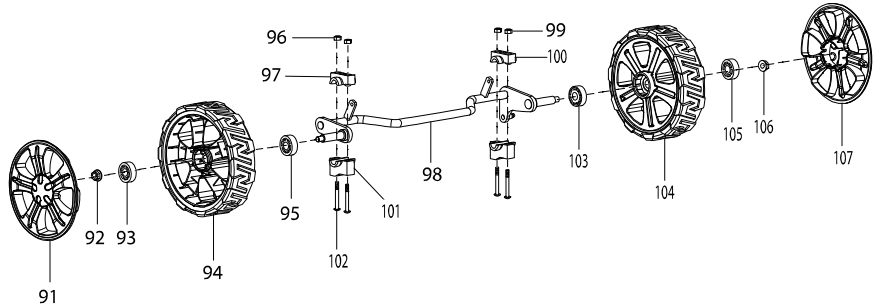

Model No. PLM4620N2 PETROL LAWN MOWER

Model No. PLM4620N2 PETROL LAWN MOWER

Item	Parts No.	Description	I/C	Qty	N/O	Opt. 1	Opt. 2	Note
001	DA00000961	ENGINE CLUTCH LEVER		1		84679900		
002	671002001	UPPER HANDLE BAR ASSY		1				
003	DA00000575	HEX.CAP NUT M6		1				
004	DA00000573	OUTER WIRE STOPPER		1				
005	DA00001155	FRAMEOUT CORD ASSY		1				
006	DA00001156	THROTTLE HANDLE ASSY		1				
007	DA00000572	HEX.FLANGE BOLT M6X55		1				
008	DA00000577	HEX.FLANGE BOLT M6X35		1				
009	DA00000579	STARTER GRIP HOOK		1				
010	DA00000574	FLAT WASHER 6		1				
011	DA00000576	SPRING WASHER 6		1				
012	DA00000575	HEX.CAP NUT M6		1				
013	DA00000563	HEXAGON NUT M8		1				
014	DA00000564	KNOB		1				
015	DA00000924	PLASTIC SADDLE WASHER 8		1		40169340		
016	DA00000569	SADDLE HEAD BOLT M8X58		1				
017	DA00000569	SADDLE HEAD BOLT M8X58		1				
018	DA00000924	PLASTIC SADDLE WASHER 8		1		40169340		
019	DA00000564	KNOB		1				
020	DA00000563	HEXAGON NUT M8		1				
021	671001606	LOWER HANDLE BAR		1				
022	671611001	CABLE CLIP		1				
023	671800104	GROMMET		1				
024	DA00000563	HEXAGON NUT M8		1				
025	DA00000564	KNOB		1				
026	671007007	FLAT WASHER 8		1				
027	DA00000880	SADDLE HEAD BOLT M8X35		1		84679900		
028	DA00000880	SADDLE HEAD BOLT M8X35		1		84679900		
029	671007007	FLAT WASHER 8		1				
030	DA00000564	KNOB		1				
031	DA00000563	HEXAGON NUT M8		1				
032	DA00000537	HEX.FLANGE LOCK NUT M8		3				
033	671454001	GRASS CATCHER HANDLE		1				
034	671467001	GRASS CATCHER UPPER BORAD		1				
035	DA00000326	TAPPING SCREW ST5X16		2				
036	DA00000335	RETAINER PLATE		2				
037	DA00000025	WASHER 5		2				
038	DA00000888	TAPPING SCREW ST5X12		6		73181400		
039	671001443	GRASS CATCHER FRAME		1				
040	671468001	REAR FLAP		1				
041	671001353	GRASS CATCHER FRAME SHEATH		1				
042	671001418	GRASS CATCHER CLOTH SET MAKIT.		1				
043	DA00000583	BOX WRENCH 16MM		1				
044	DA00000584	WRENCH HANDLE		1				
045	671660001	MULCHING PLUG BOX		1				
046	671316004	LOCKING BUTTON		1				
047	671011005	COMPRESSION SPRING		1				
048	671317001	PRESSING BOARD OF LOCKING		1