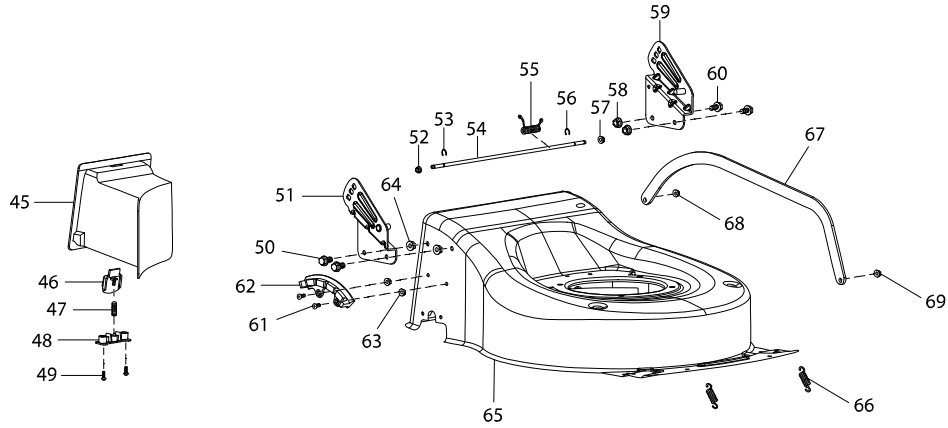

Model No. PLM4620N2 PETROL LAWN MOWER

Model No. PLM4620N2 PETROL LAWN MOWER

Item	Parts No.	Description	I/C	Qty	N/O	Opt. 1	Opt. 2	Note
001	DA00000961	ENGINE CLUTCH LEVER		1		84679900		
002	671002001	UPPER HANDLE BAR ASSY		1				
003	DA00000575	HEX.CAP NUT M6		1				
004	DA00000573	OUTER WIRE STOPPER		1				
005	DA00001155	FRAMEOUT CORD ASSY		1				
006	DA00001156	THROTTLE HANDLE ASSY		1				
007	DA00000572	HEX.FLANGE BOLT M6X55		1				
008	DA00000577	HEX.FLANGE BOLT M6X35		1				
009	DA00000579	STARTER GRIP HOOK		1				
010	DA00000574	FLAT WASHER 6		1				
011	DA00000576	SPRING WASHER 6		1				
012	DA00000575	HEX.CAP NUT M6		1				
013	DA00000563	HEXAGON NUT M8		1				
014	DA00000564	KNOB		1				
015	DA00000924	PLASTIC SADDLE WASHER 8		1		40169340		
016	DA00000569	SADDLE HEAD BOLT M8X58		1				
017	DA00000569	SADDLE HEAD BOLT M8X58		1				
018	DA00000924	PLASTIC SADDLE WASHER 8		1		40169340		
019	DA00000564	KNOB		1				
020	DA00000563	HEXAGON NUT M8		1				
021	671001606	LOWER HANDLE BAR		1				
022	671611001	CABLE CLIP		1				
023	671800104	GROMMET		1				
024	DA00000563	HEXAGON NUT M8		1				
025	DA00000564	KNOB		1				
026	671007007	FLAT WASHER 8		1				
027	DA00000880	SADDLE HEAD BOLT M8X35		1		84679900		
028	DA00000880	SADDLE HEAD BOLT M8X35		1		84679900		
029	671007007	FLAT WASHER 8		1				
030	DA00000564	KNOB		1				
031	DA00000563	HEXAGON NUT M8		1				
032	DA00000537	HEX.FLANGE LOCK NUT M8		3				
033	671454001	GRASS CATCHER HANDLE		1				
034	671467001	GRASS CATCHER UPPER BORAD		1				
035	DA00000326	TAPPING SCREW ST5X16		2				
036	DA00000335	RETAINER PLATE		2				
037	DA00000025	WASHER 5		2				
038	DA00000888	TAPPING SCREW ST5X12		6		73181400		
039	671001443	GRASS CATCHER FRAME		1				
040	671468001	REAR FLAP		1				
041	671001353	GRASS CATCHER FRAME SHEATH		1				
042	671001418	GRASS CATCHER CLOTH SET MAKIT.		1				
043	DA00000583	BOX WRENCH 16MM		1				
044	DA00000584	WRENCH HANDLE		1				
045	671660001	MULCHING PLUG BOX		1				
046	671316004	LOCKING BUTTON		1				
047	671011005	COMPRESSION SPRING		1				
048	671317001	PRESSING BOARD OF LOCKING		1