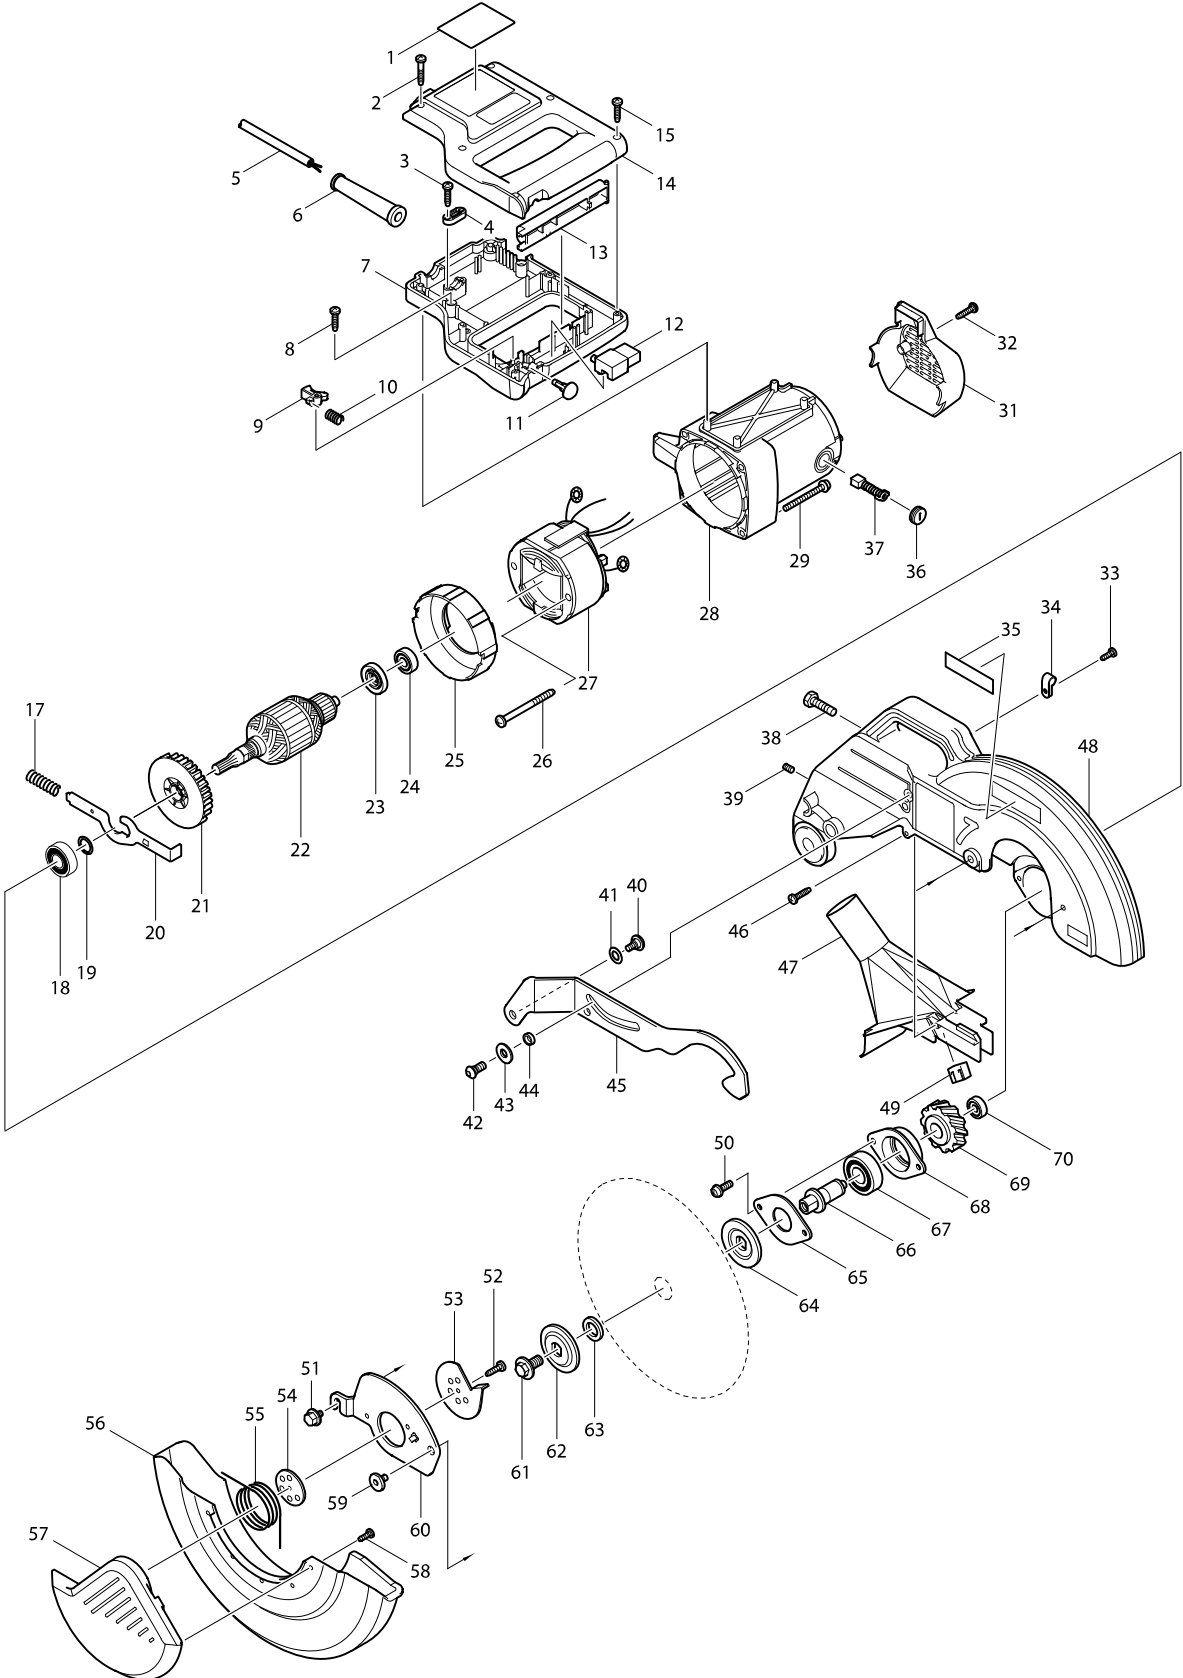

Model No. LS1221 COMPOUND MITER SAW 305MM

Model No. LS1221 COMPOUND MITER SAW 305MM