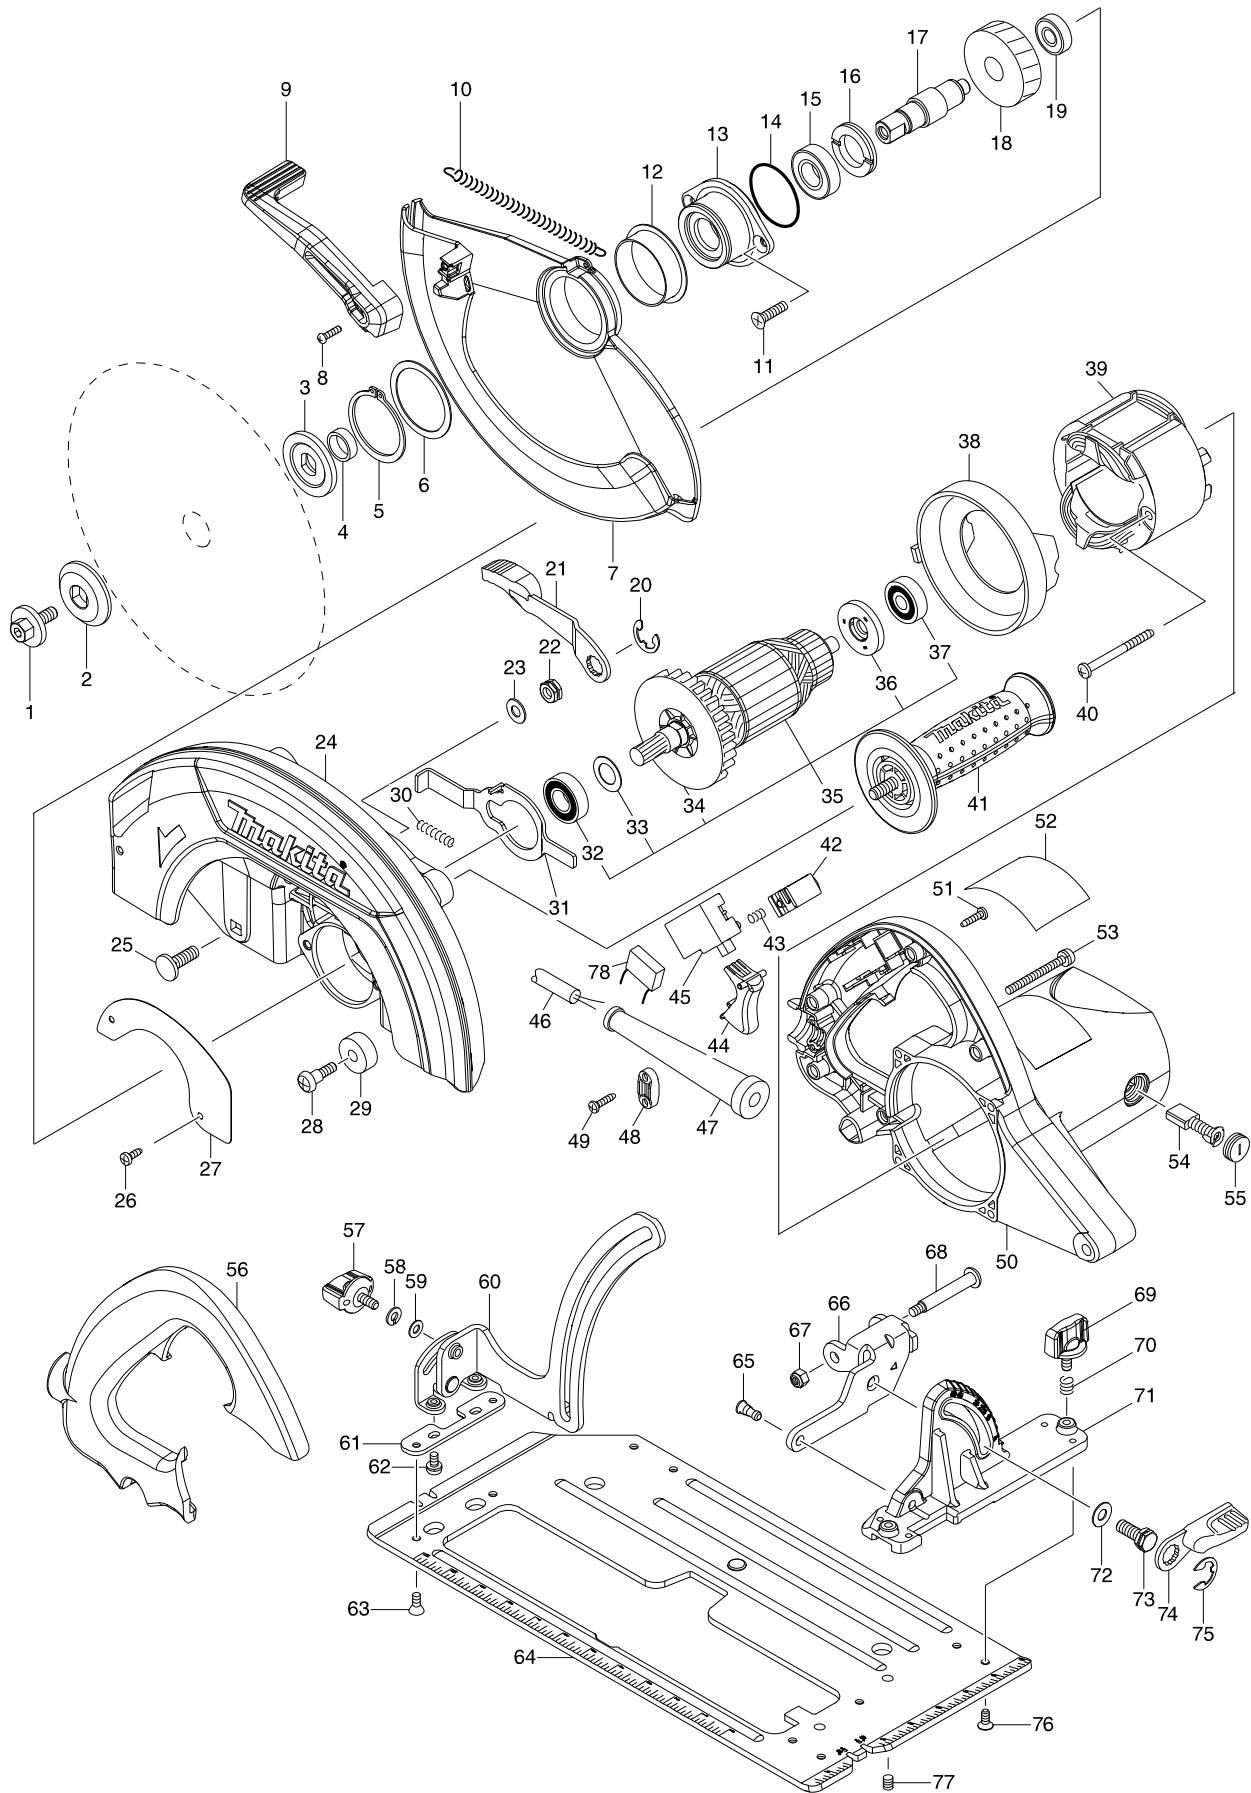

# Model No. HS0600 260MM CIRCULAR SAW