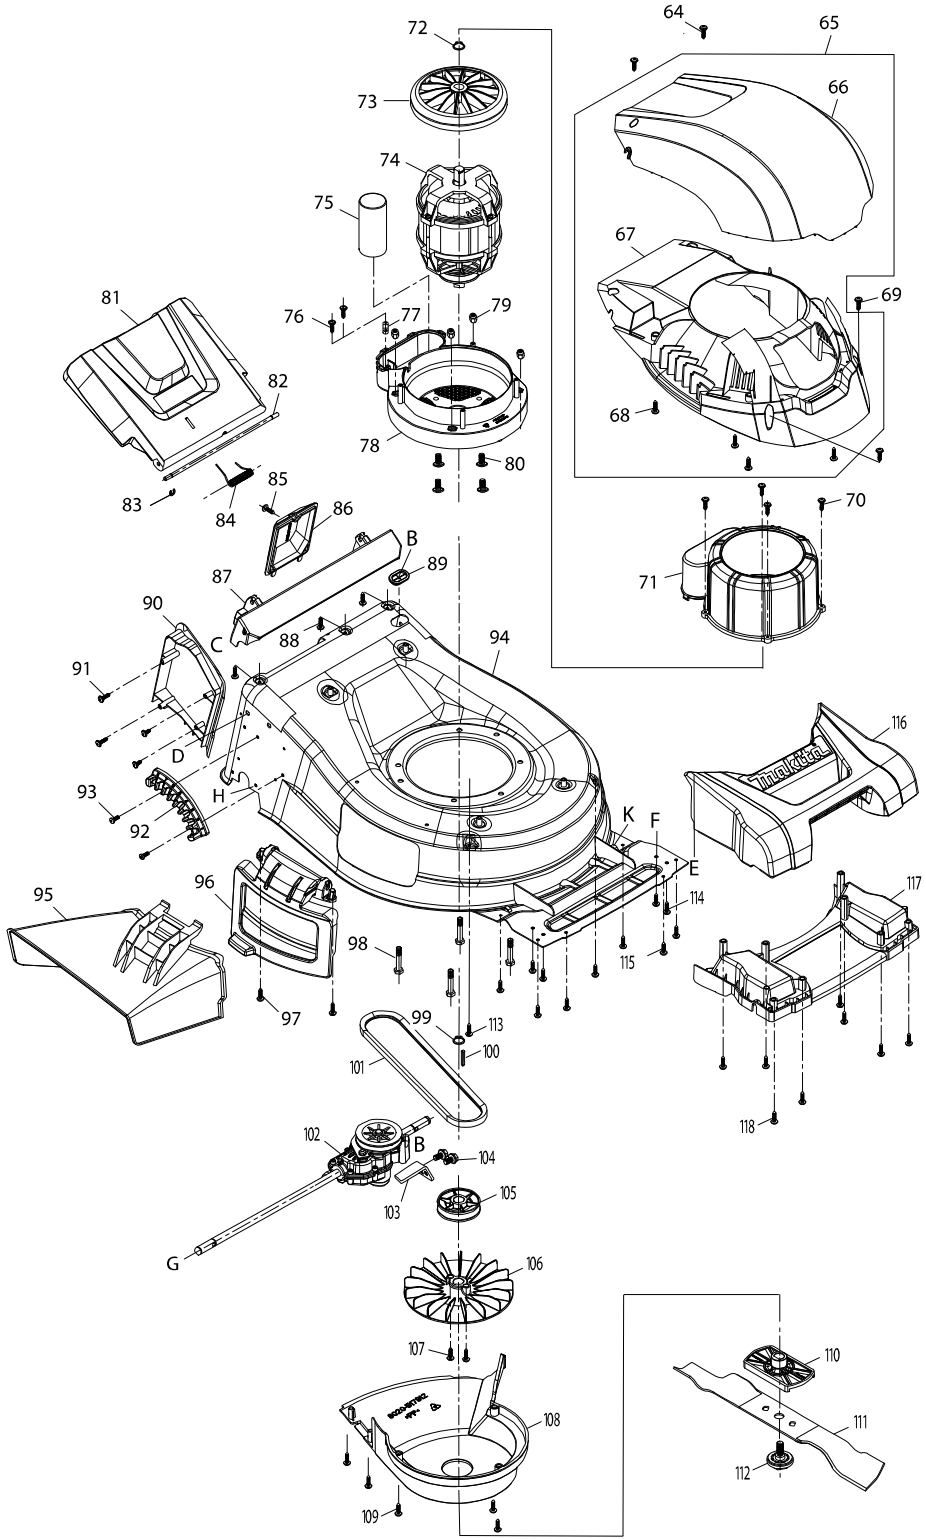

Model No. ELM4621 460MM ELECTRIC LAWN MOWER