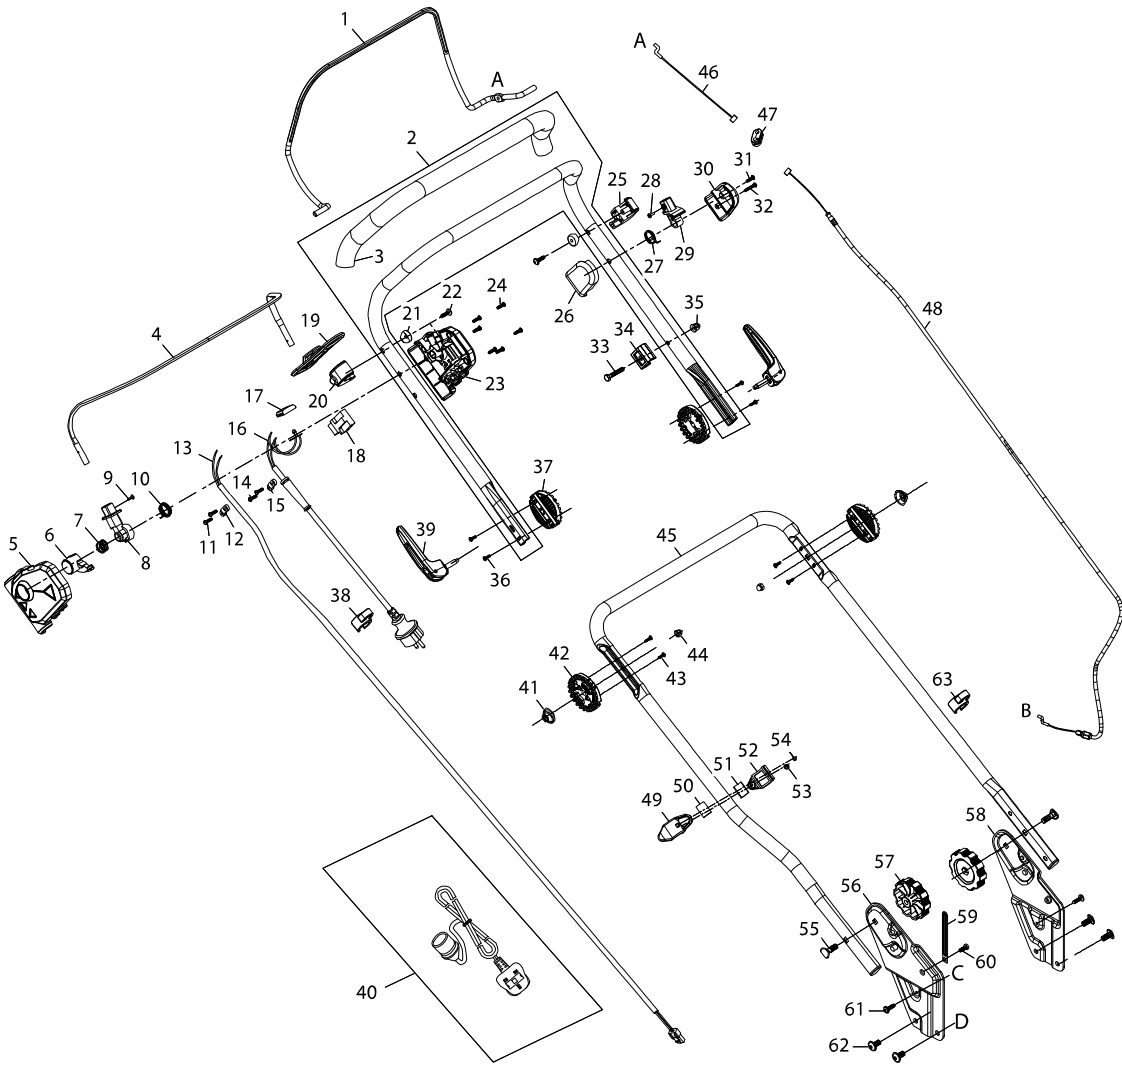

Model No. ELM4621 460MM ELECTRIC LAWN MOWER