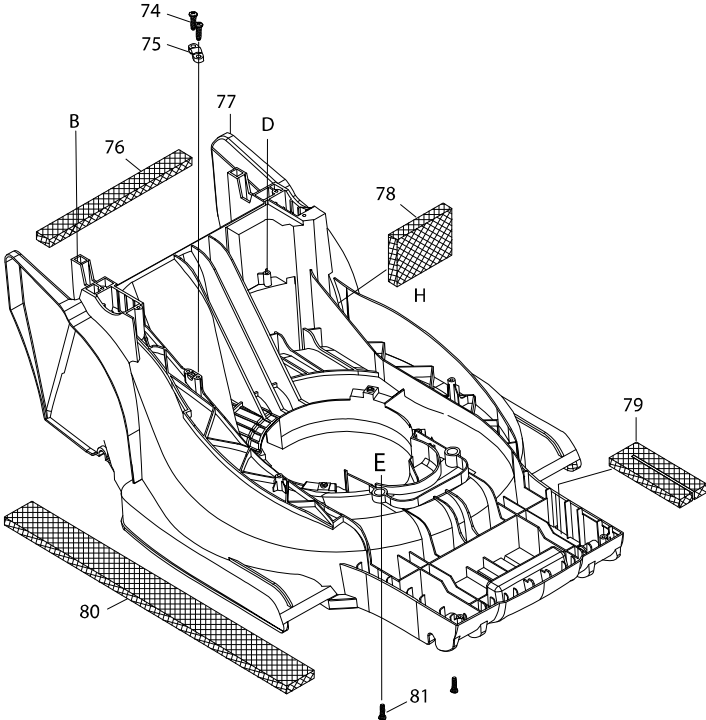

Model No. ELM3720 370MM ELECTRIC LAWN MOWER