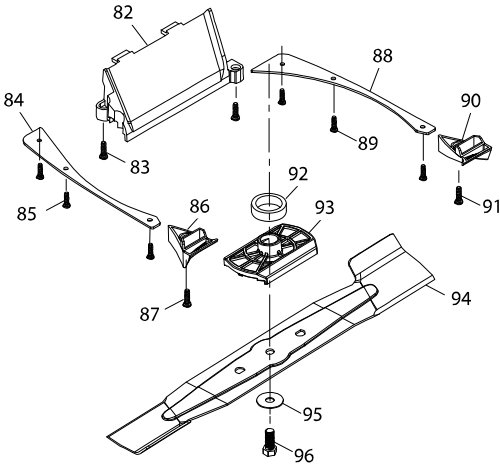

Model No. ELM3720 370MM ELECTRIC LAWN MOWER