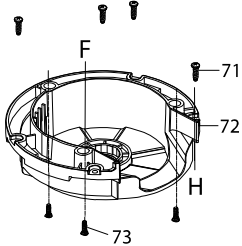

Model No. ELM3720 370MM ELECTRIC LAWN MOWER