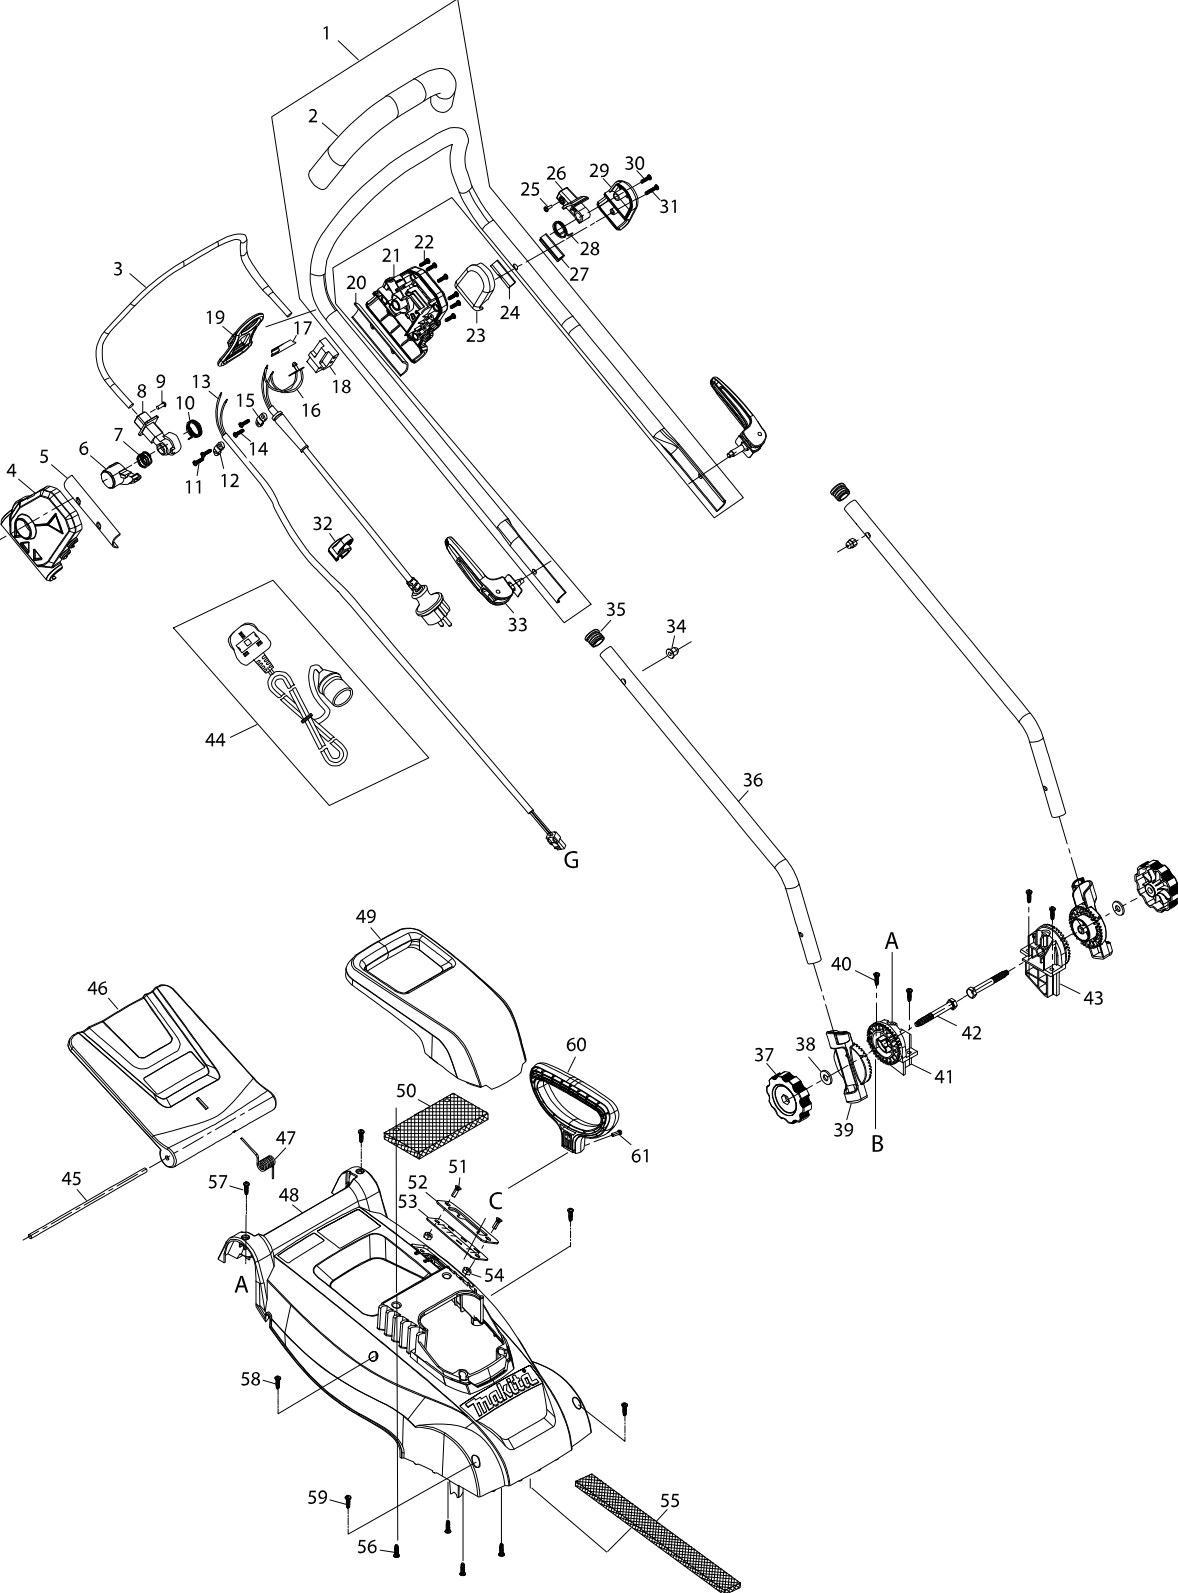

Model No. ELM3720 370MM ELECTRIC LAWN MOWER