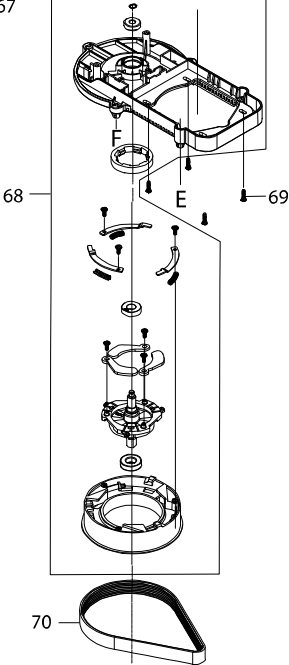

Model No. ELM3720 370MM ELECTRIC LAWN MOWER