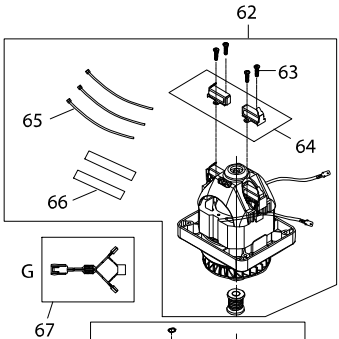

Model No. ELM3720 370MM ELECTRIC LAWN MOWER