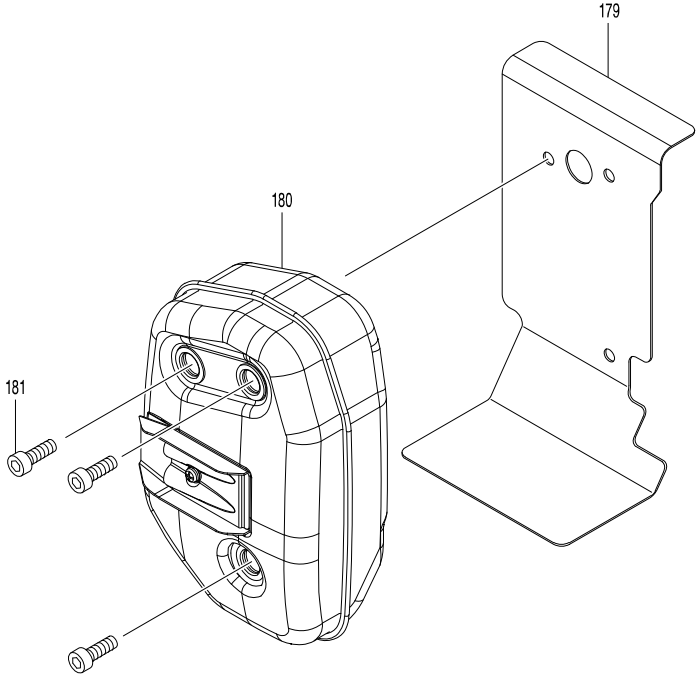

Model No. EB7660TH PETROL BLOWER