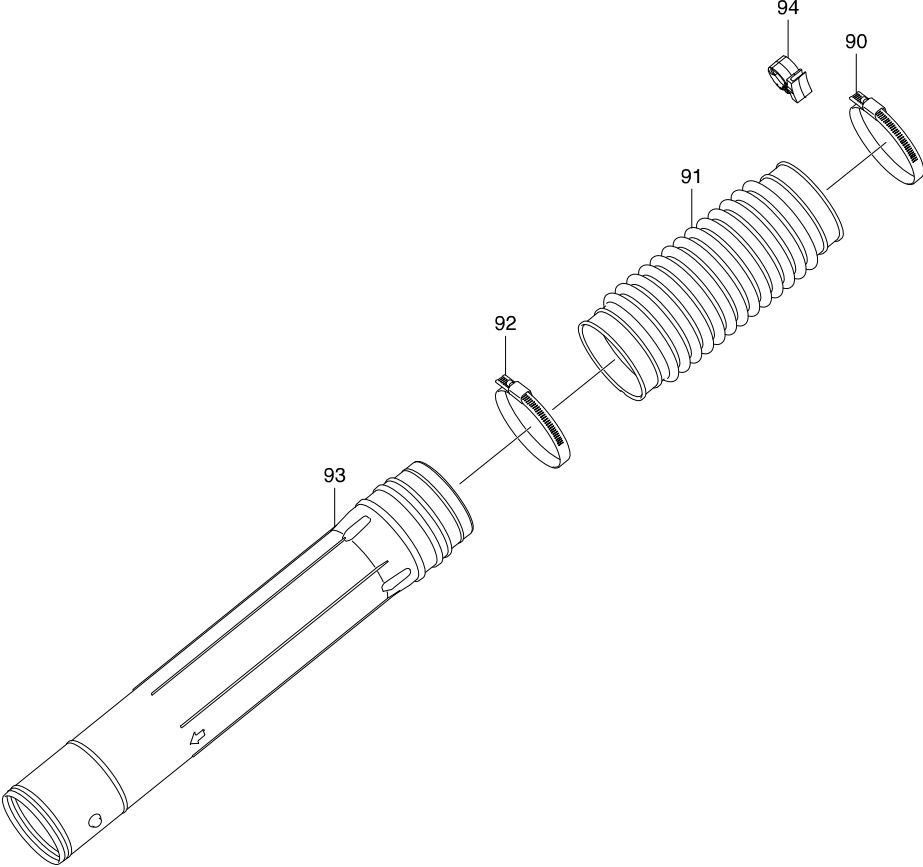

Model No. EB7660TH PETROL BLOWER