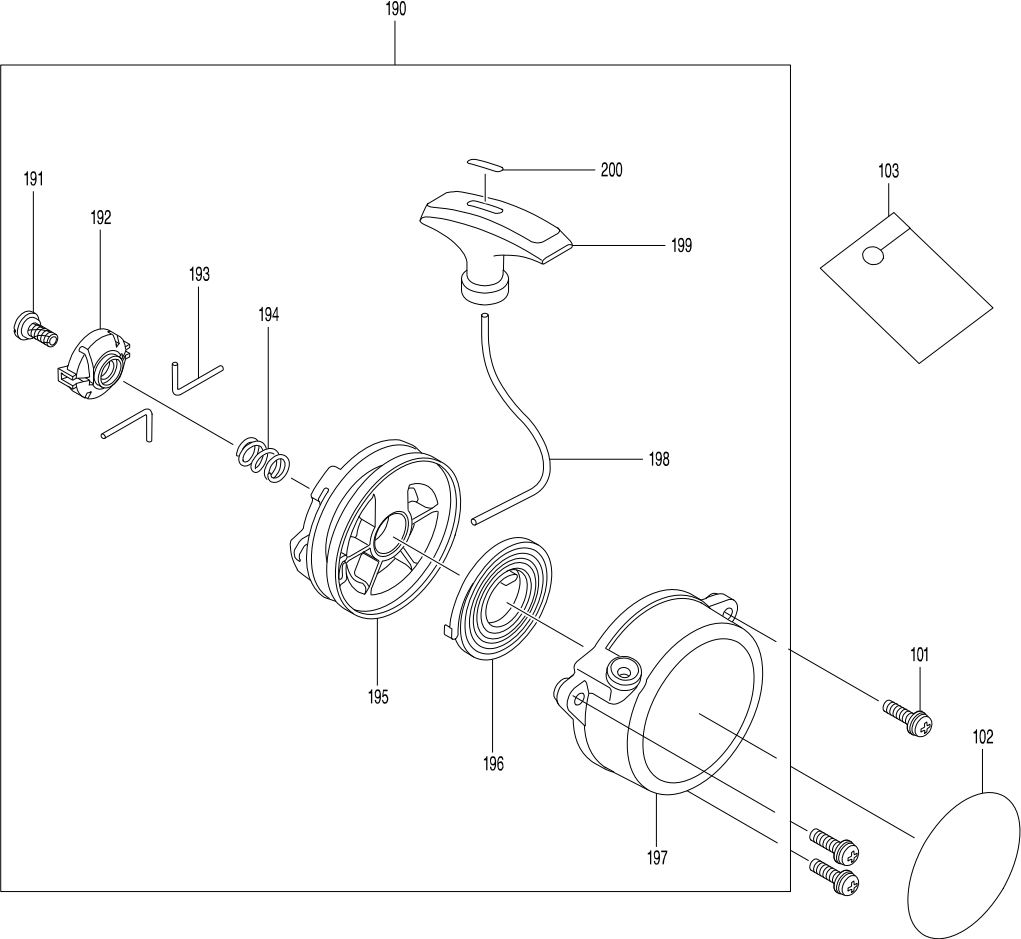

Model No. EB7660TH PETROL BLOWER