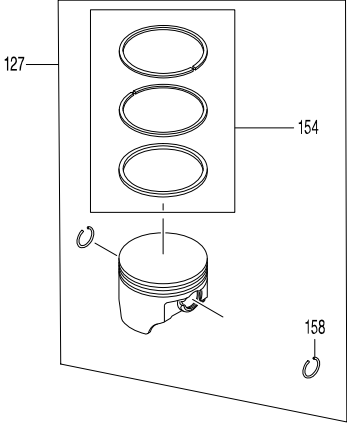

Model No. EB7660TH PETROL BLOWER