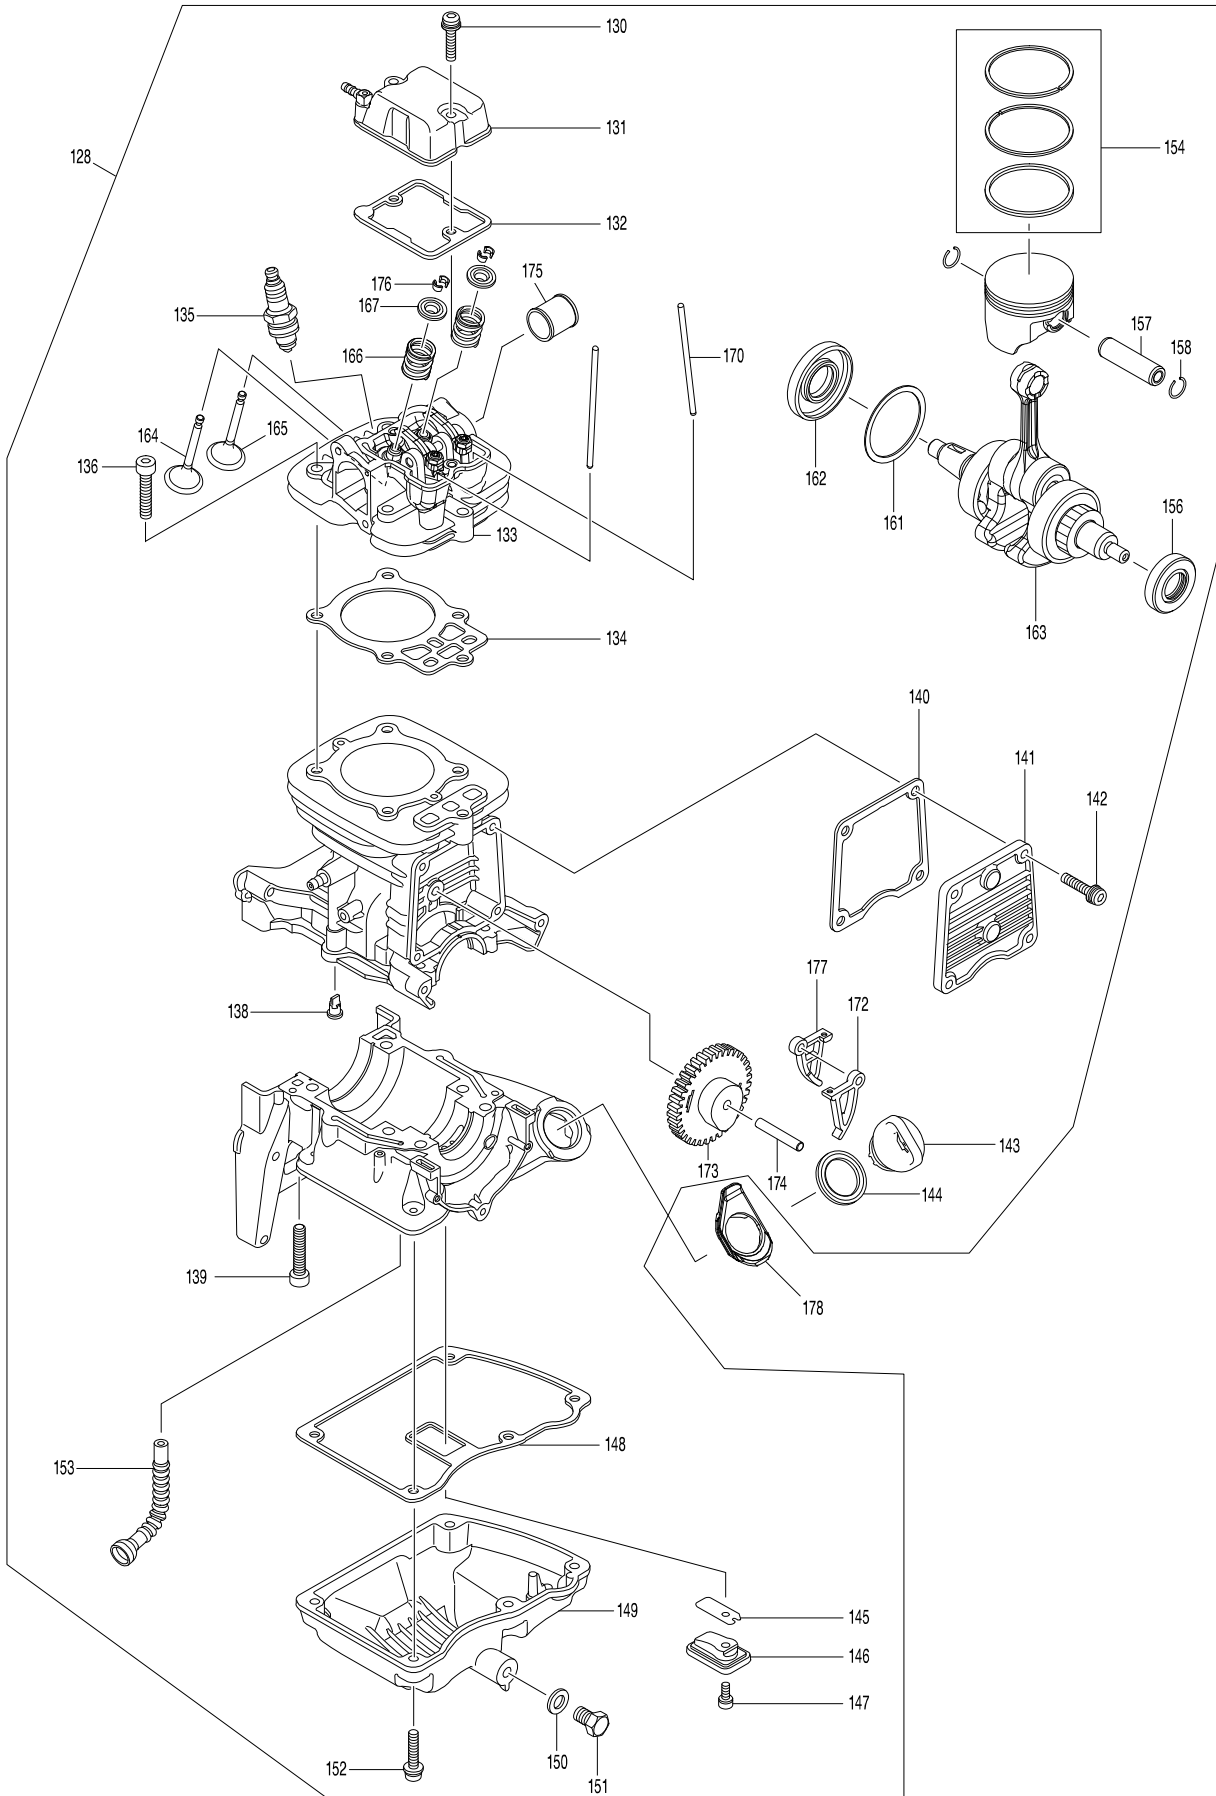

Model No. EB7660TH PETROL BLOWER