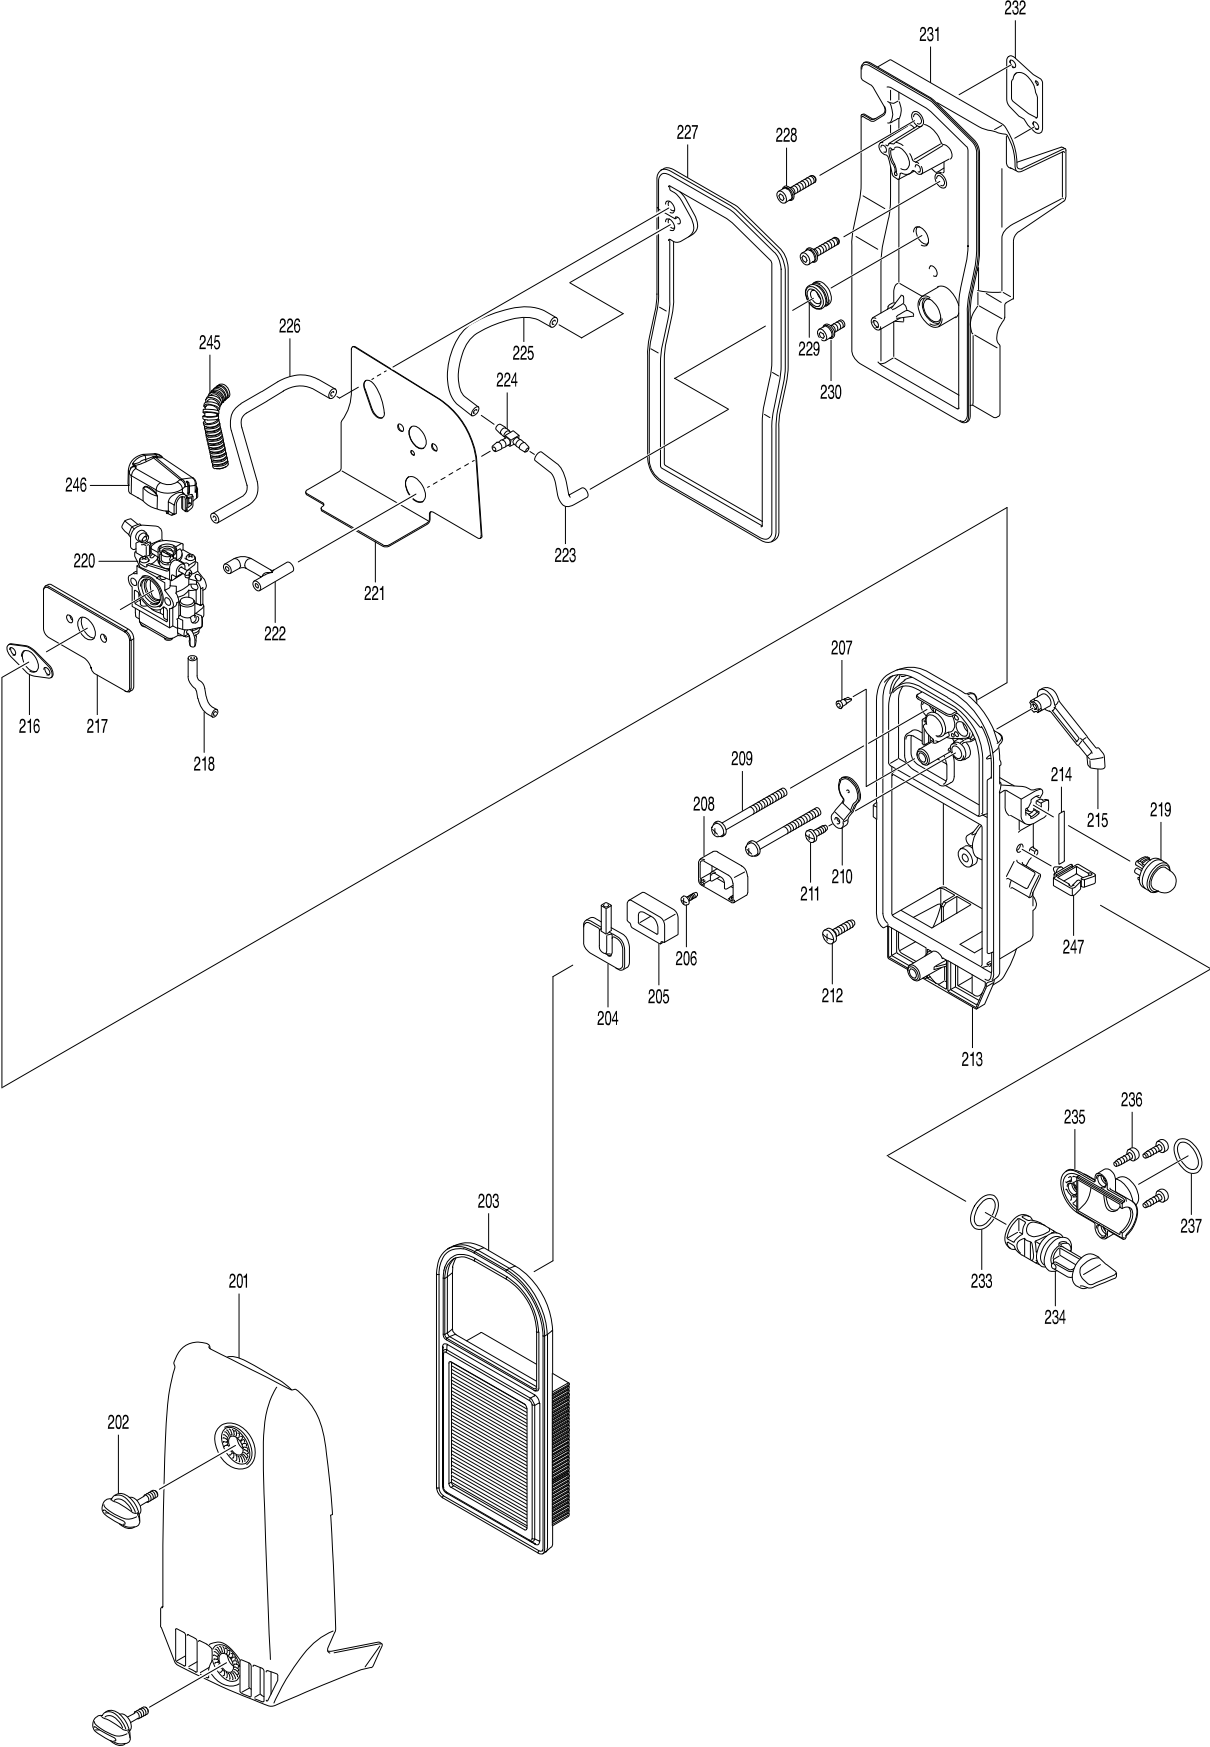

Model No. EB7660TH PETROL BLOWER