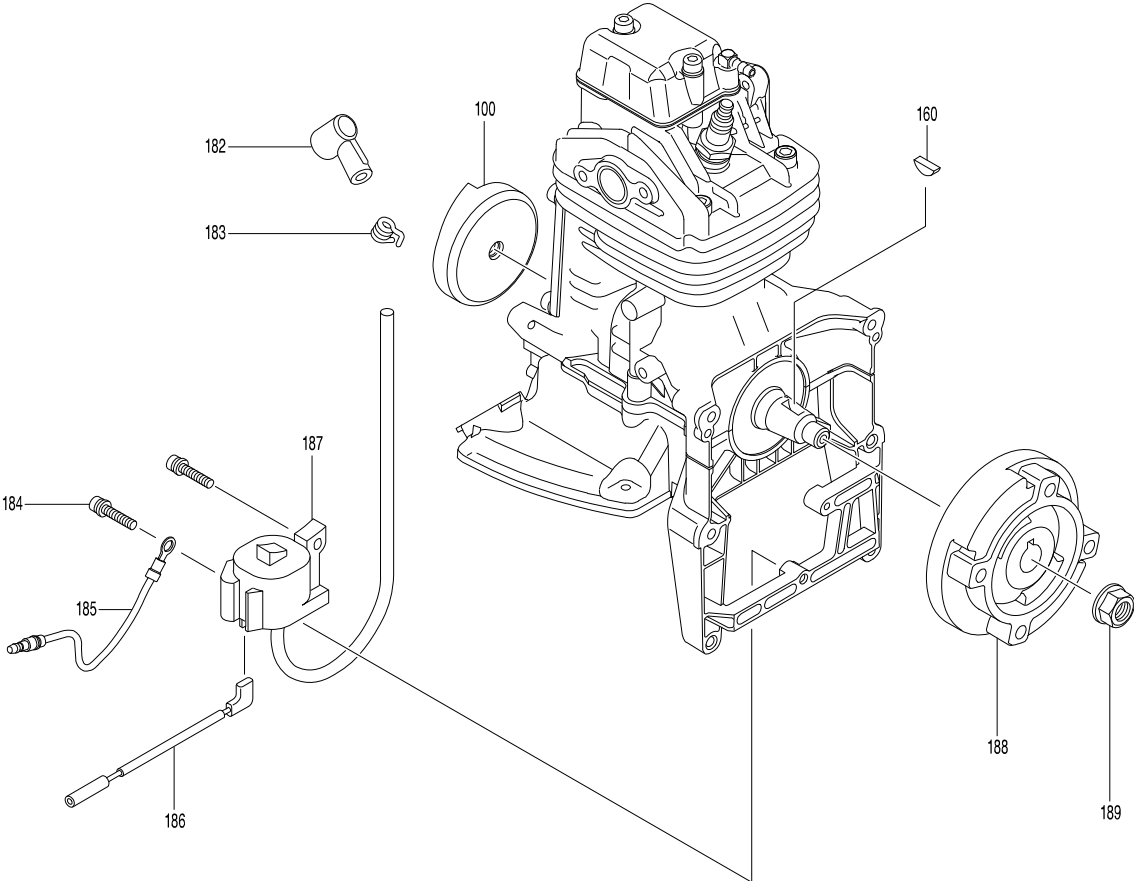

Model No. EB7660TH PETROL BLOWER