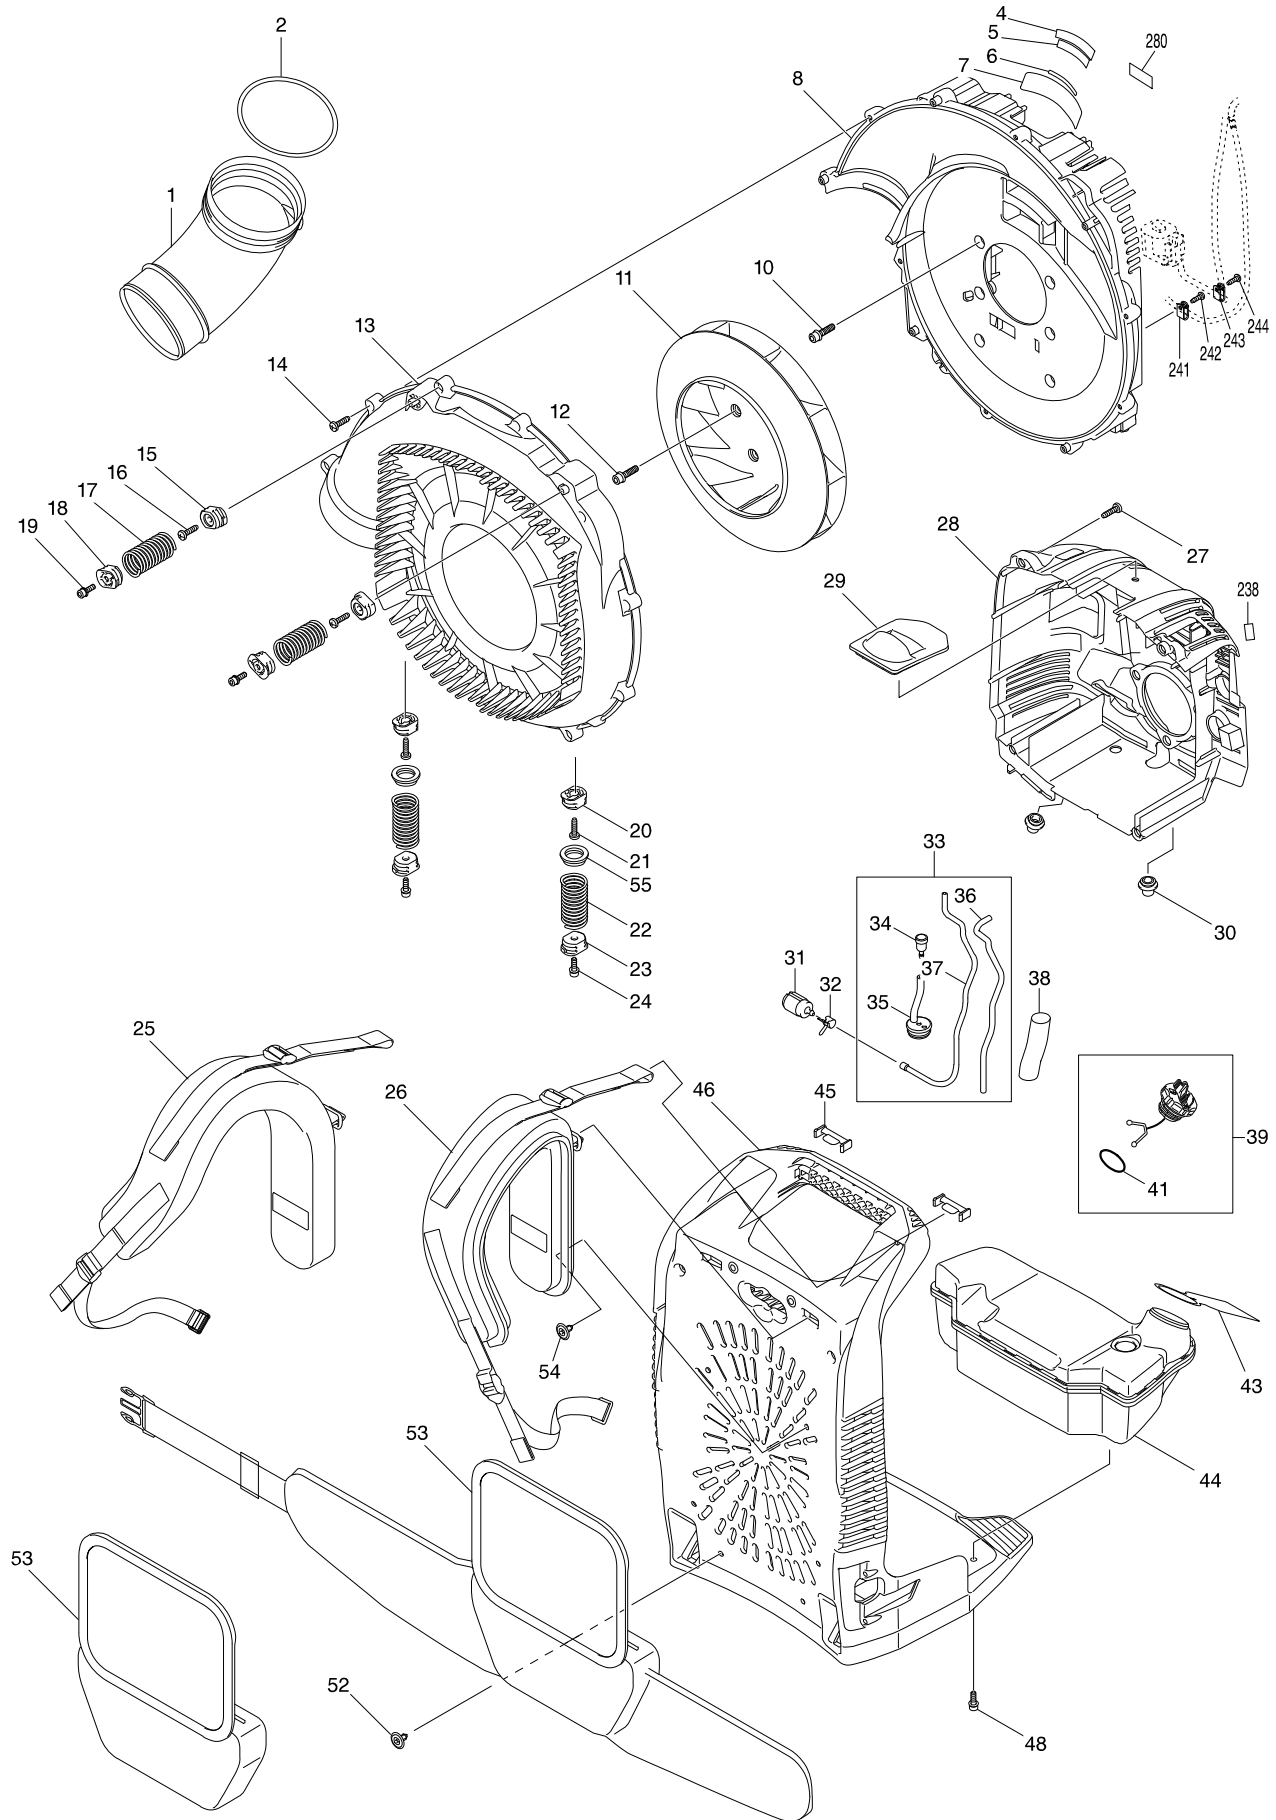

Model No. EB7660TH PETROL BLOWER