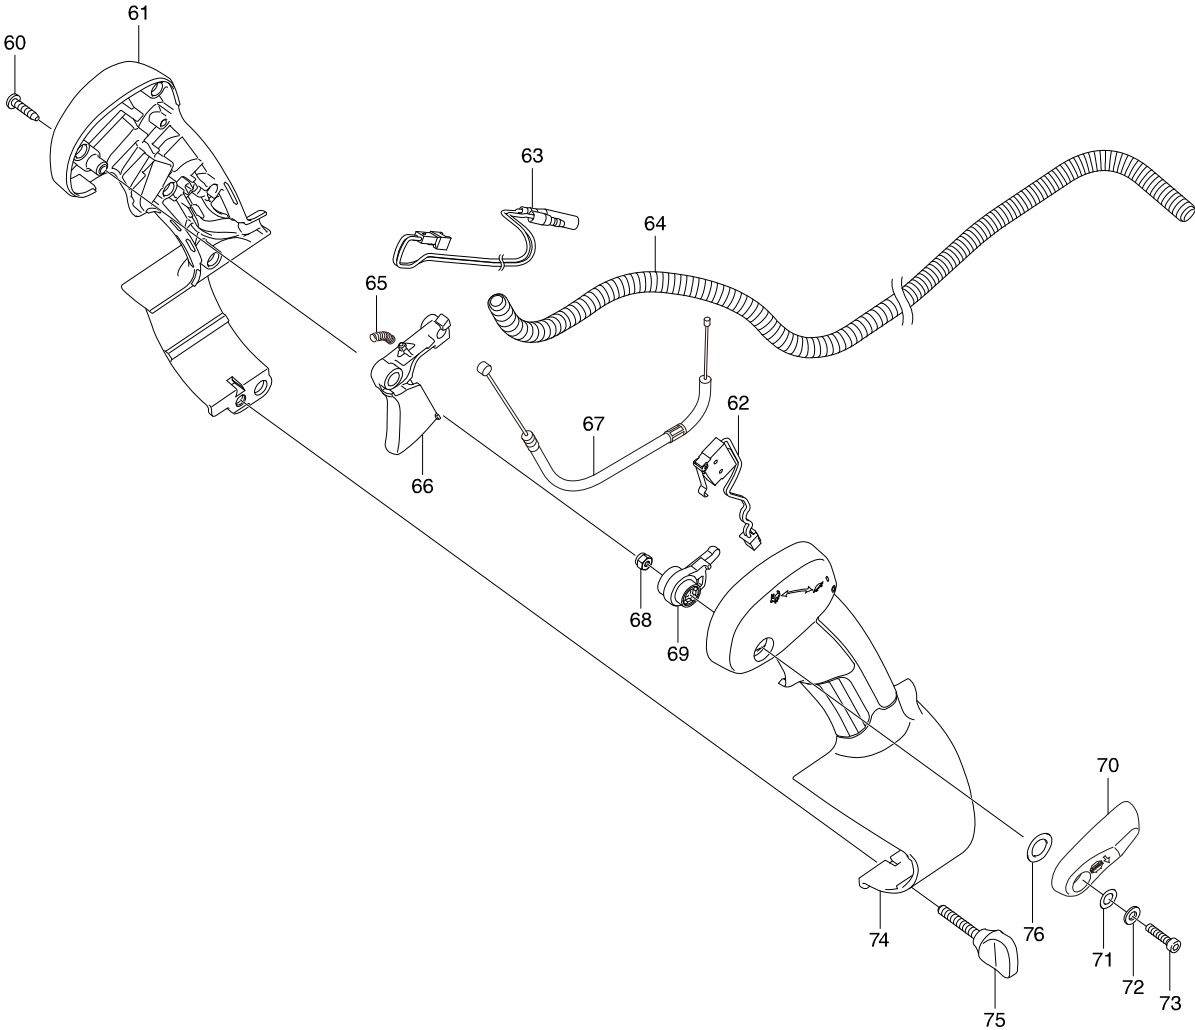

Model No. EB7660TH PETROL BLOWER