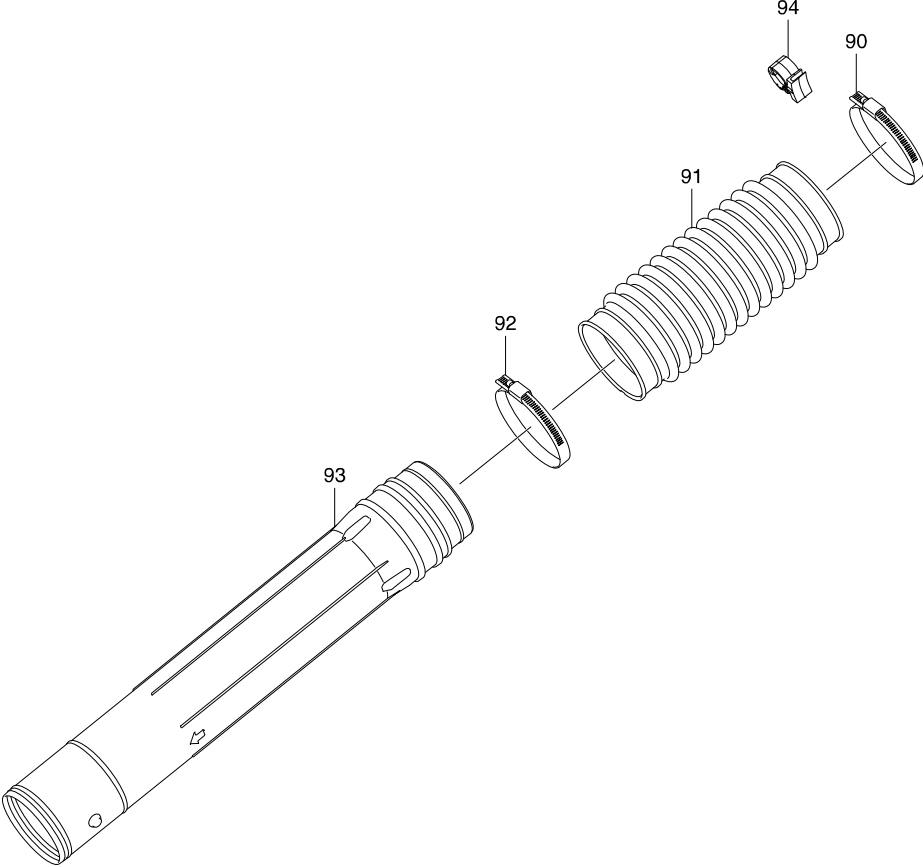

Model No. EB5300TH PETROL BLOWER