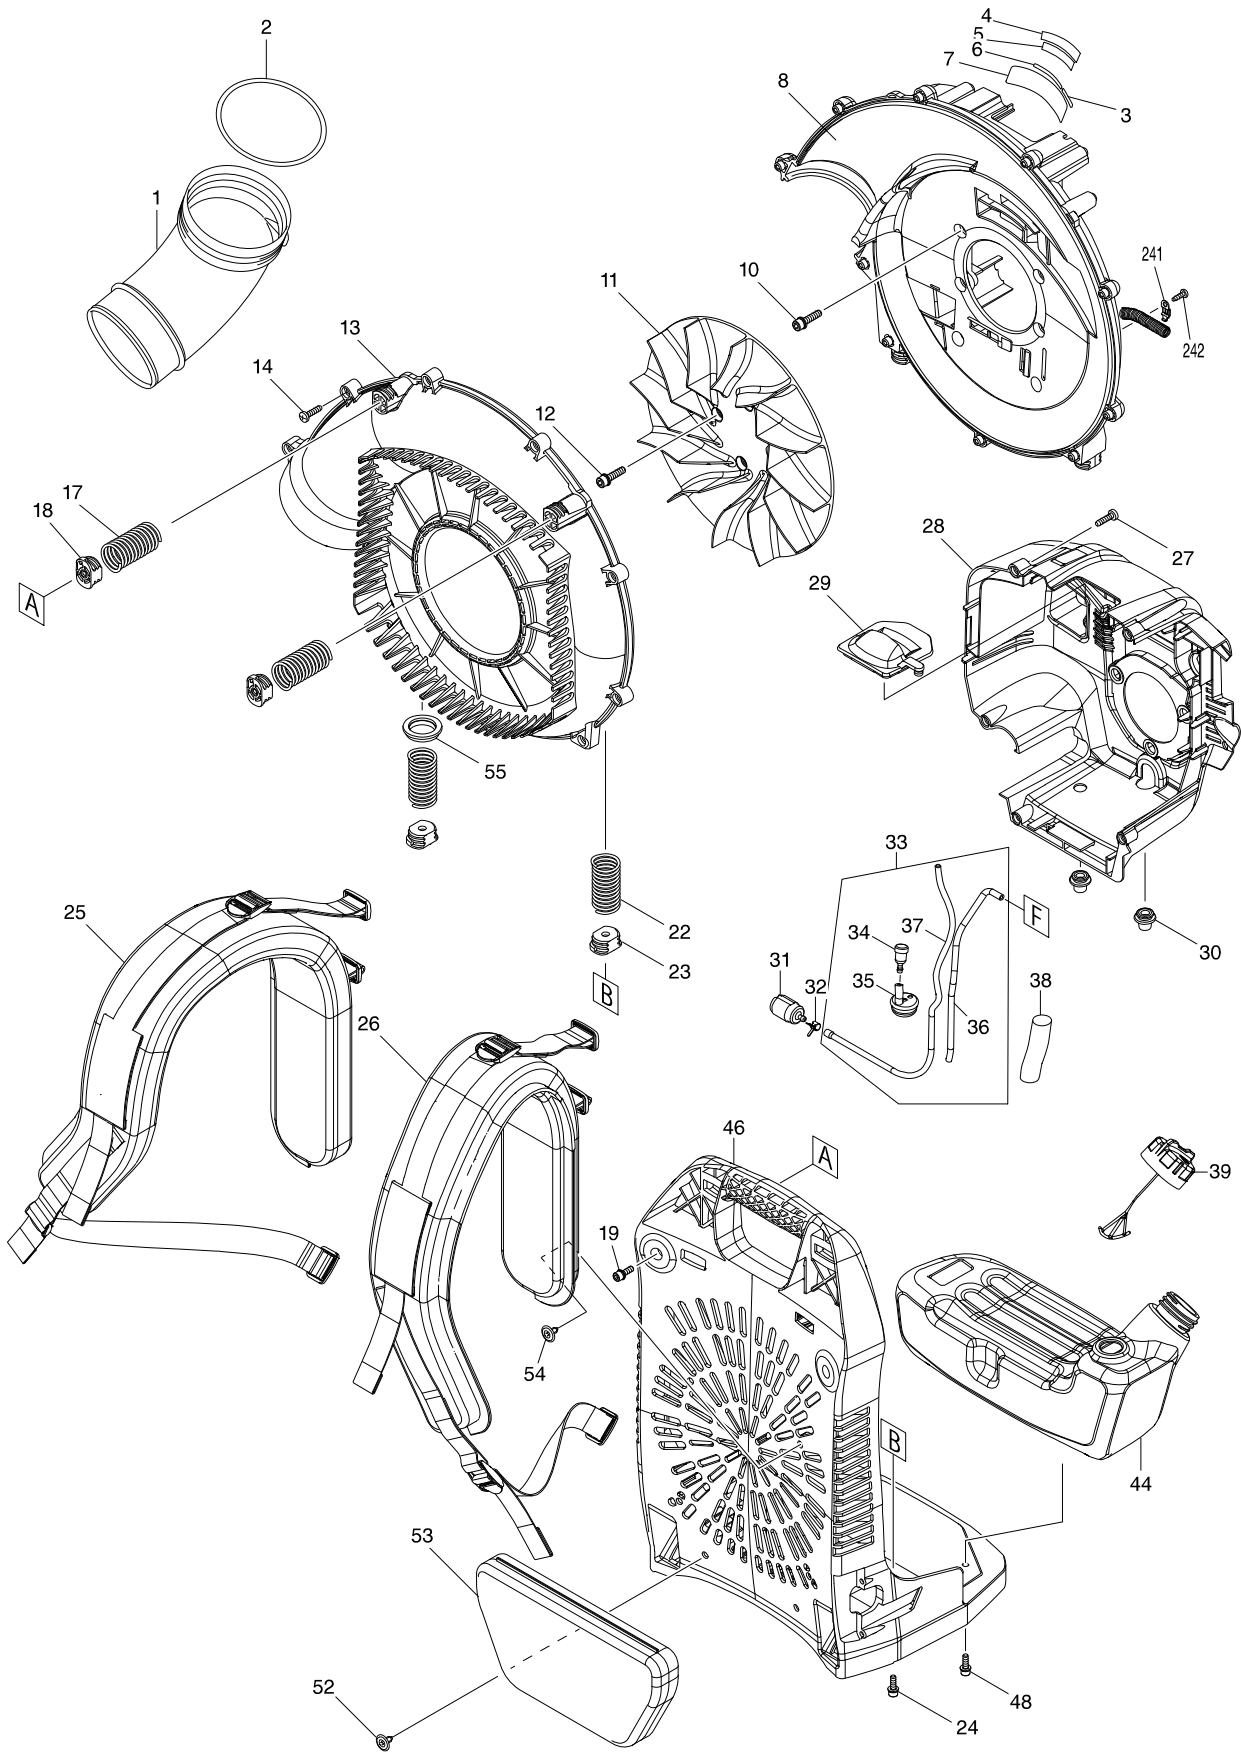

Model No. EB5300TH PETROL BLOWER