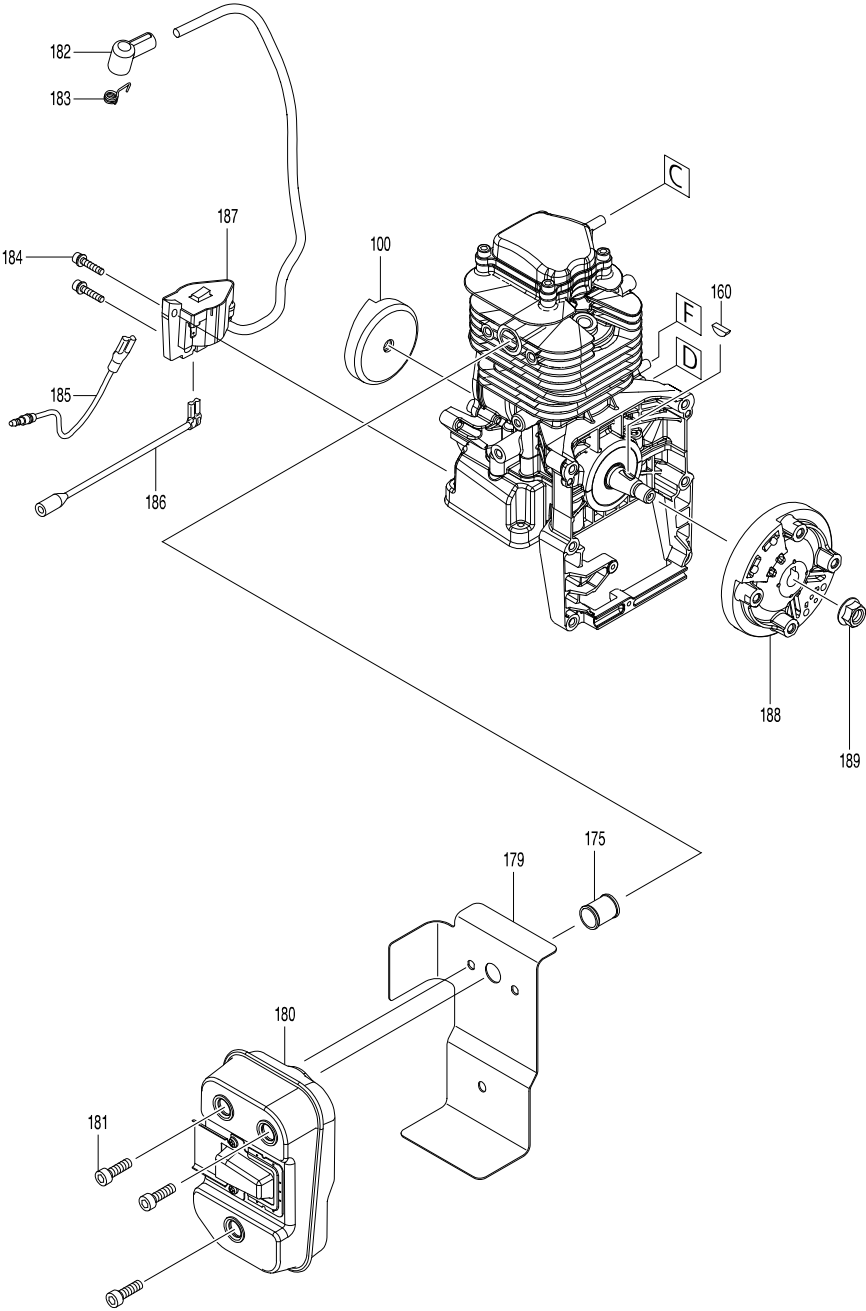

Model No. EB5300TH PETROL BLOWER