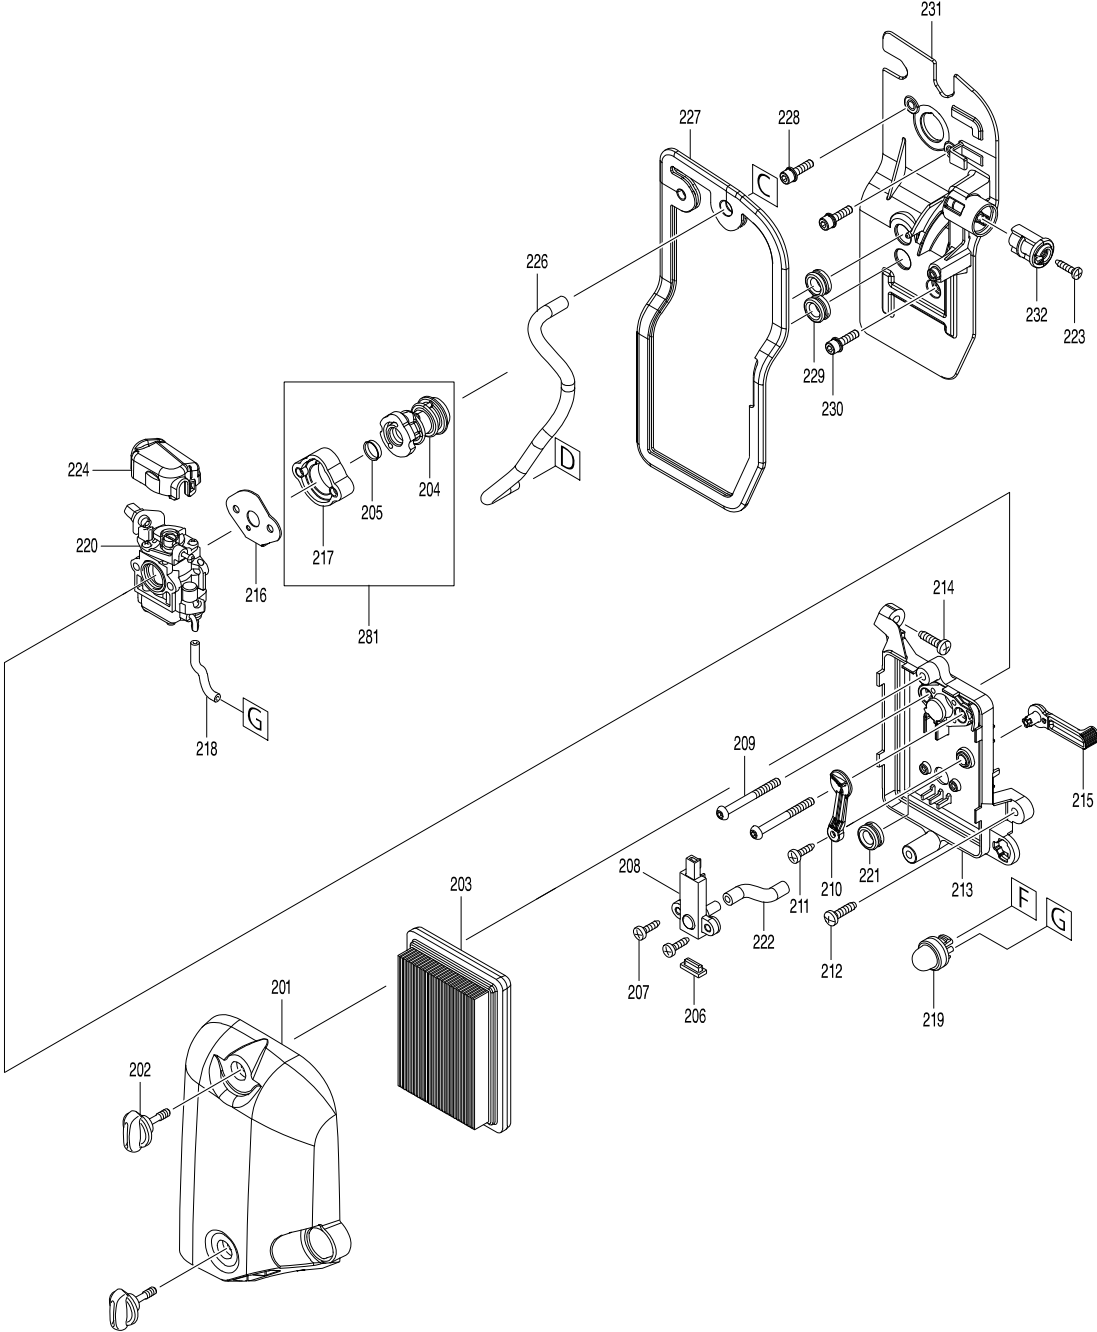

Model No. EB5300TH PETROL BLOWER