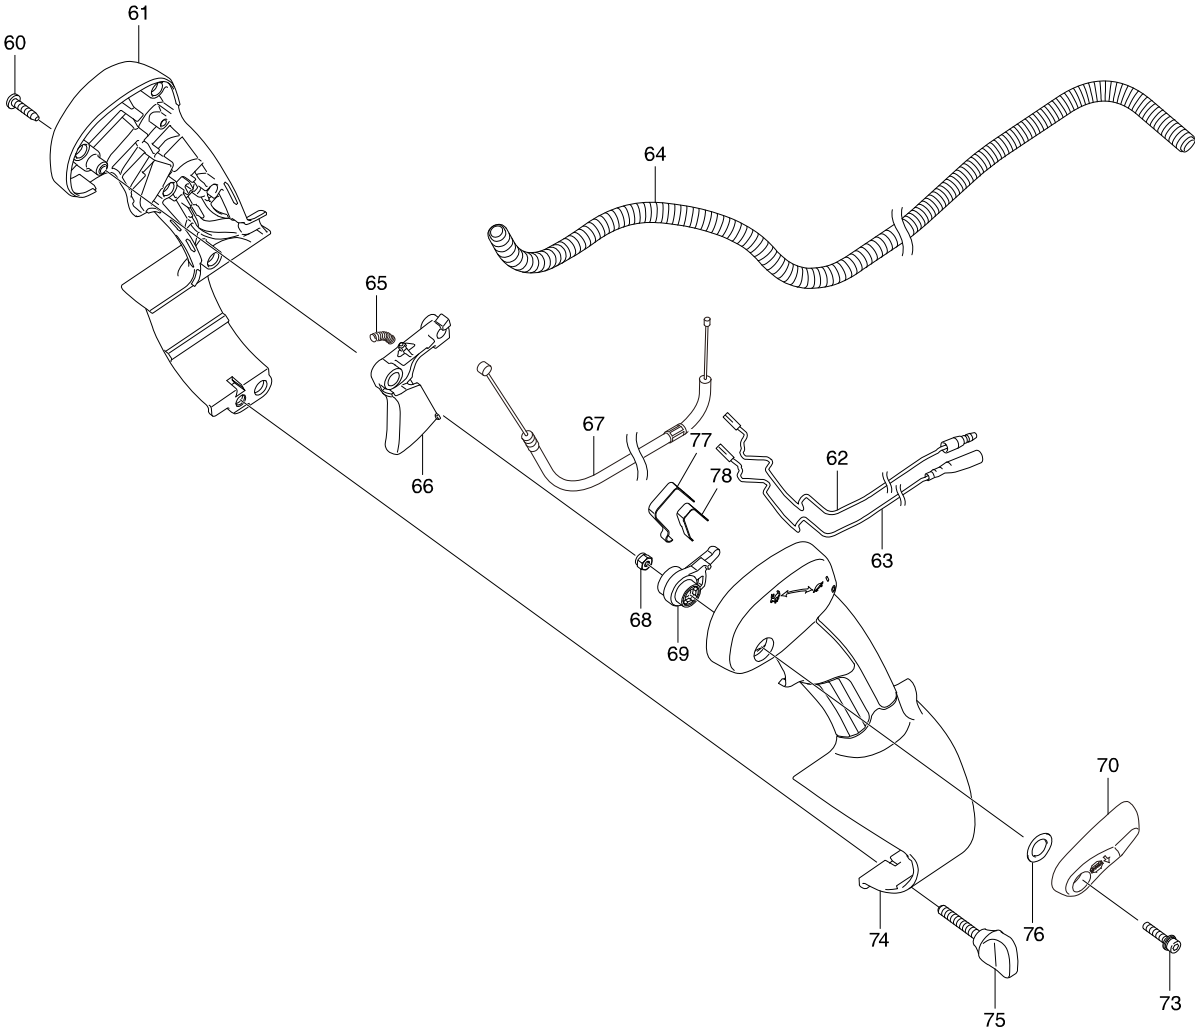

Model No. EB5300TH PETROL BLOWER