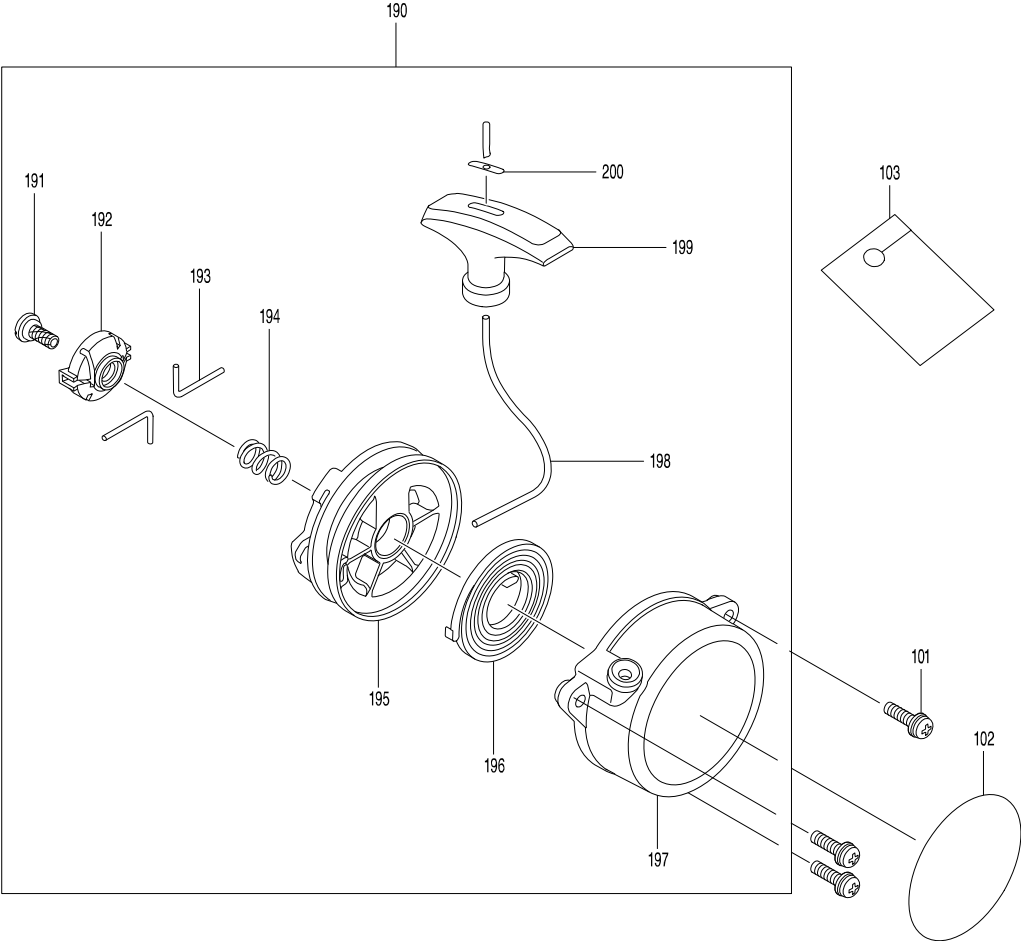

Model No. EB5300TH PETROL BLOWER