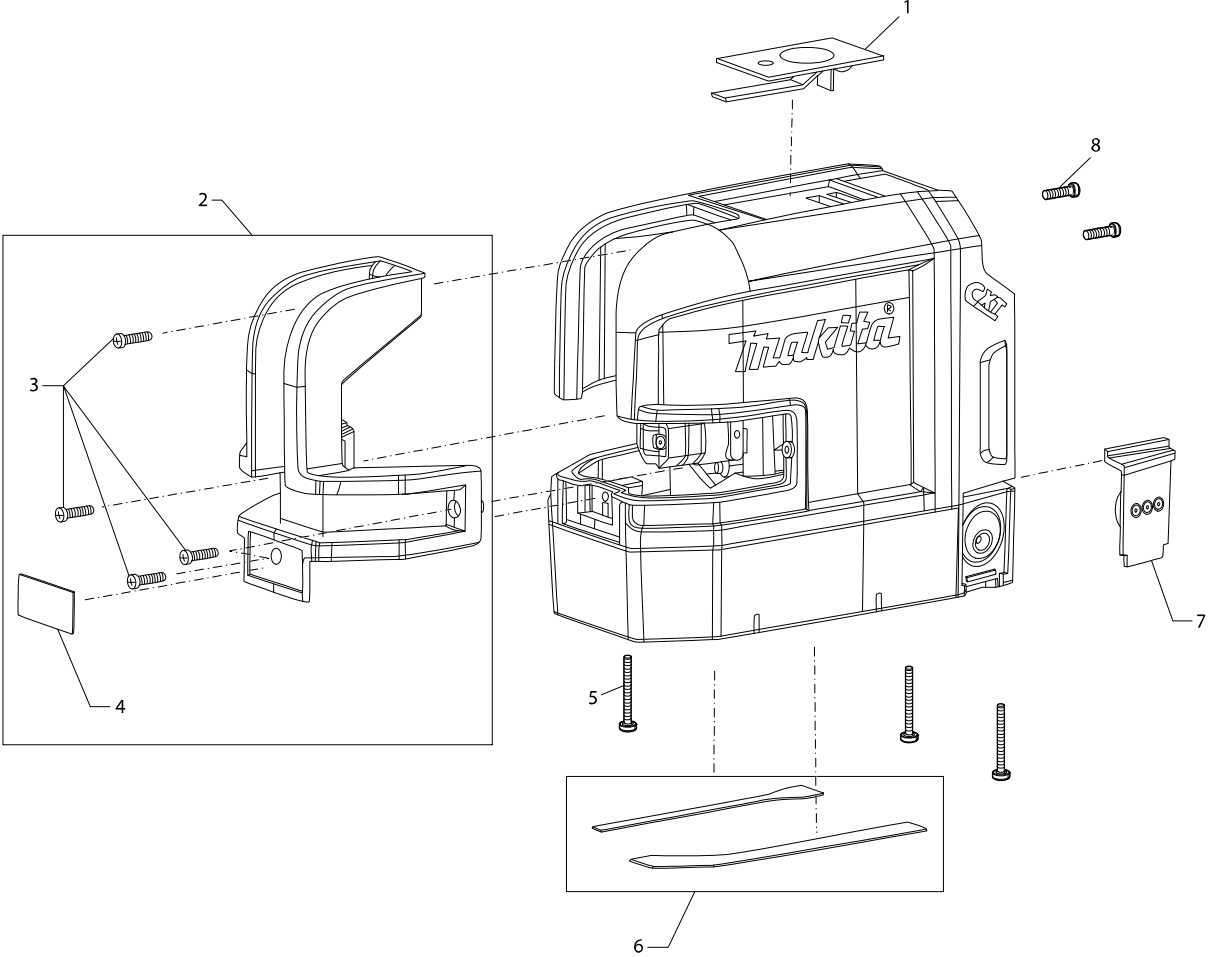

Model No. SK106D CRDLSS RED 4P CROSS LINE LASER

Model No. SK106D CRDLSS RED 4P CROSS LINE LASER

Item	Parts No.	Description	I/C	Qty	N/O	Opt. 1	Opt. 2	Note
001	LE00099151	KEYPAD RED		1	*			
001-1	LE00899151	KEYPAD RED	X	1				
002	LE00870264	WINDOW FRAME SET.(SK106D)		1				
D10		INC. 3,4						
003	LE00899157	SCREW(10PCS.)		1				
004	LE00855686	FRONT LABEL(SK106D)		1				
005	LE00899156	SCREW FOR BOTTOM HOUSING(10P)		1				
006	LE00870260	BASE LABEL SET		1				
007	LE00873680	DC JACK COVER		1				
008	LE00899157	SCREW(10PCS.)		1				
A01	LE00854451	PRO L-ADAPTER		1	*			
A01-1	LE00870134	PRO L-ADAPTER	<	1				
A02	LE00864505	HOLSTER		1				
A03	LE00758831	TARGET PLATE RED		1				
A04	LE00834534	GLASSES LASER VISIBILITY		1				