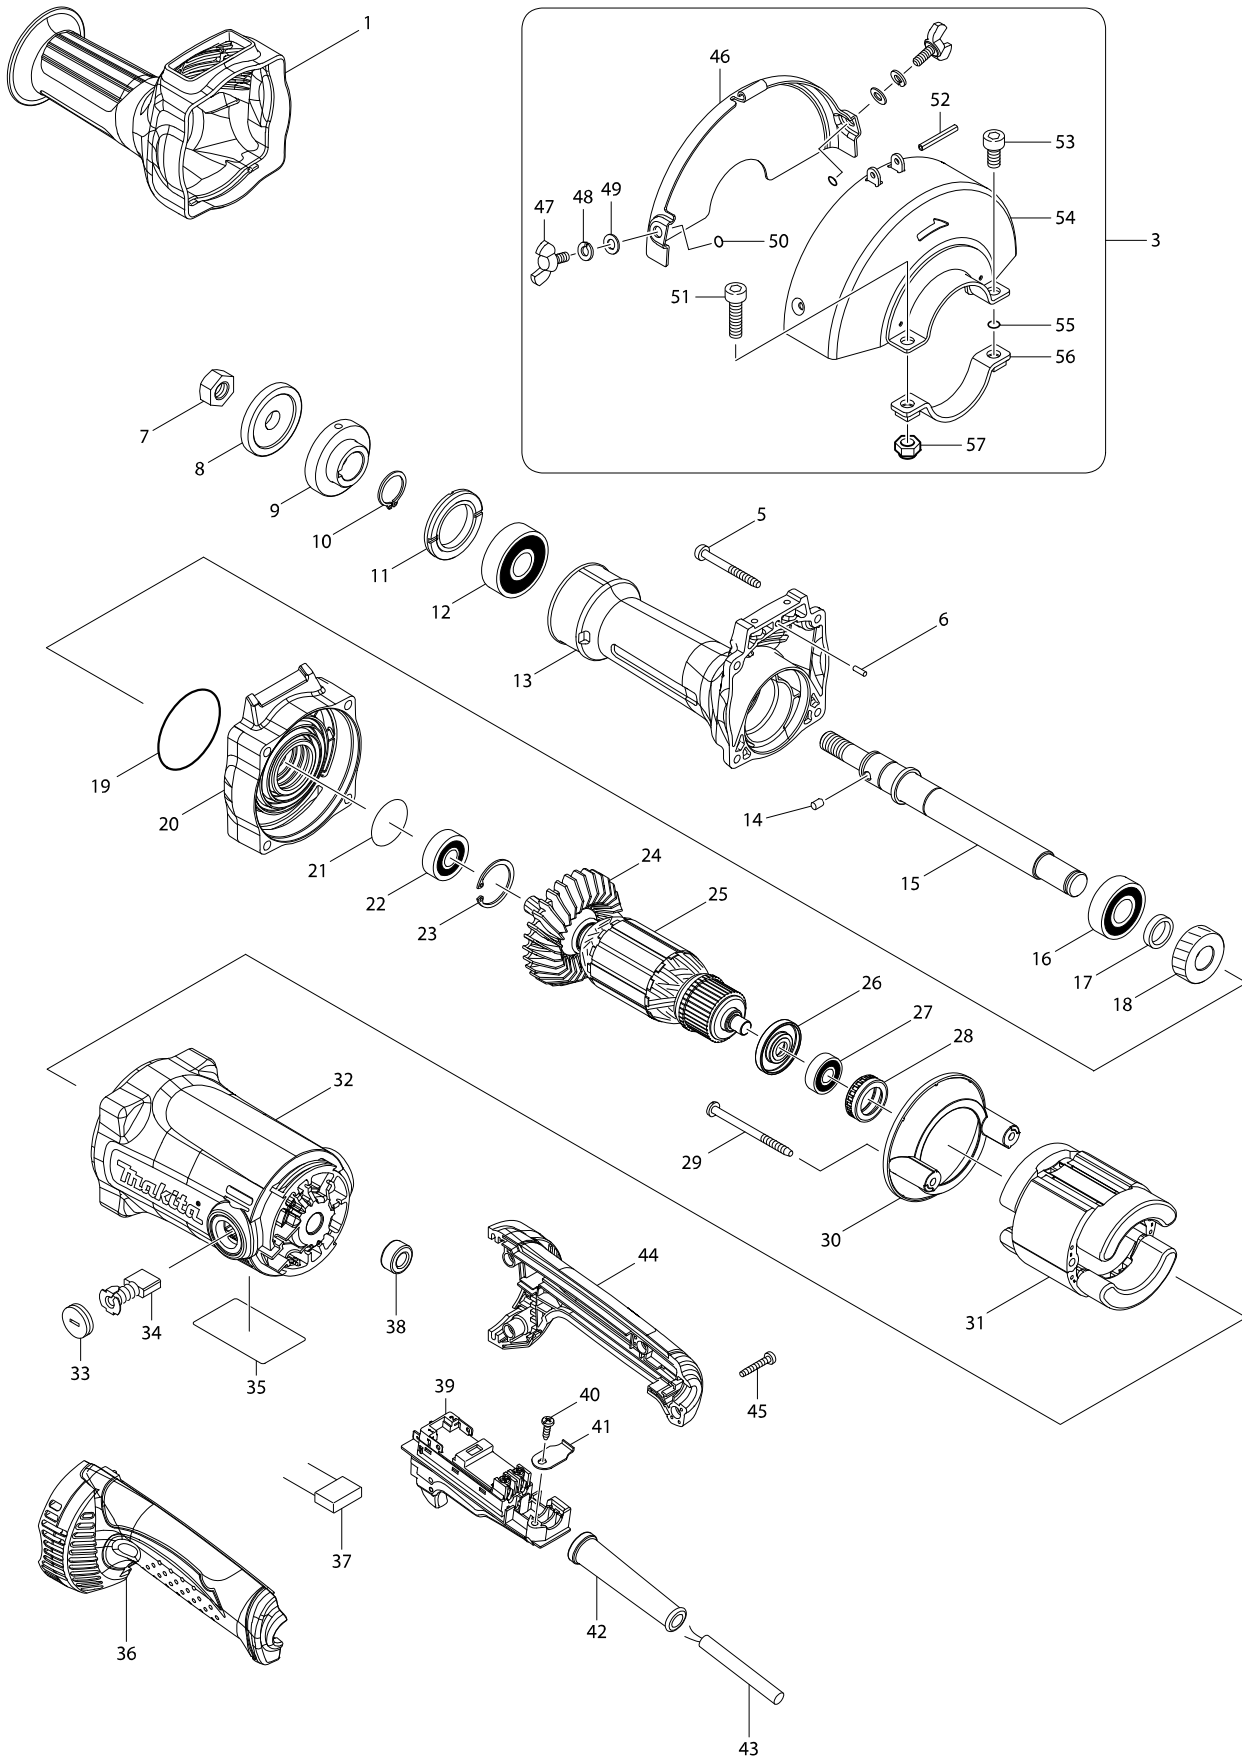

# Model No. GS6000 150MM STRAIGHT GRINDER