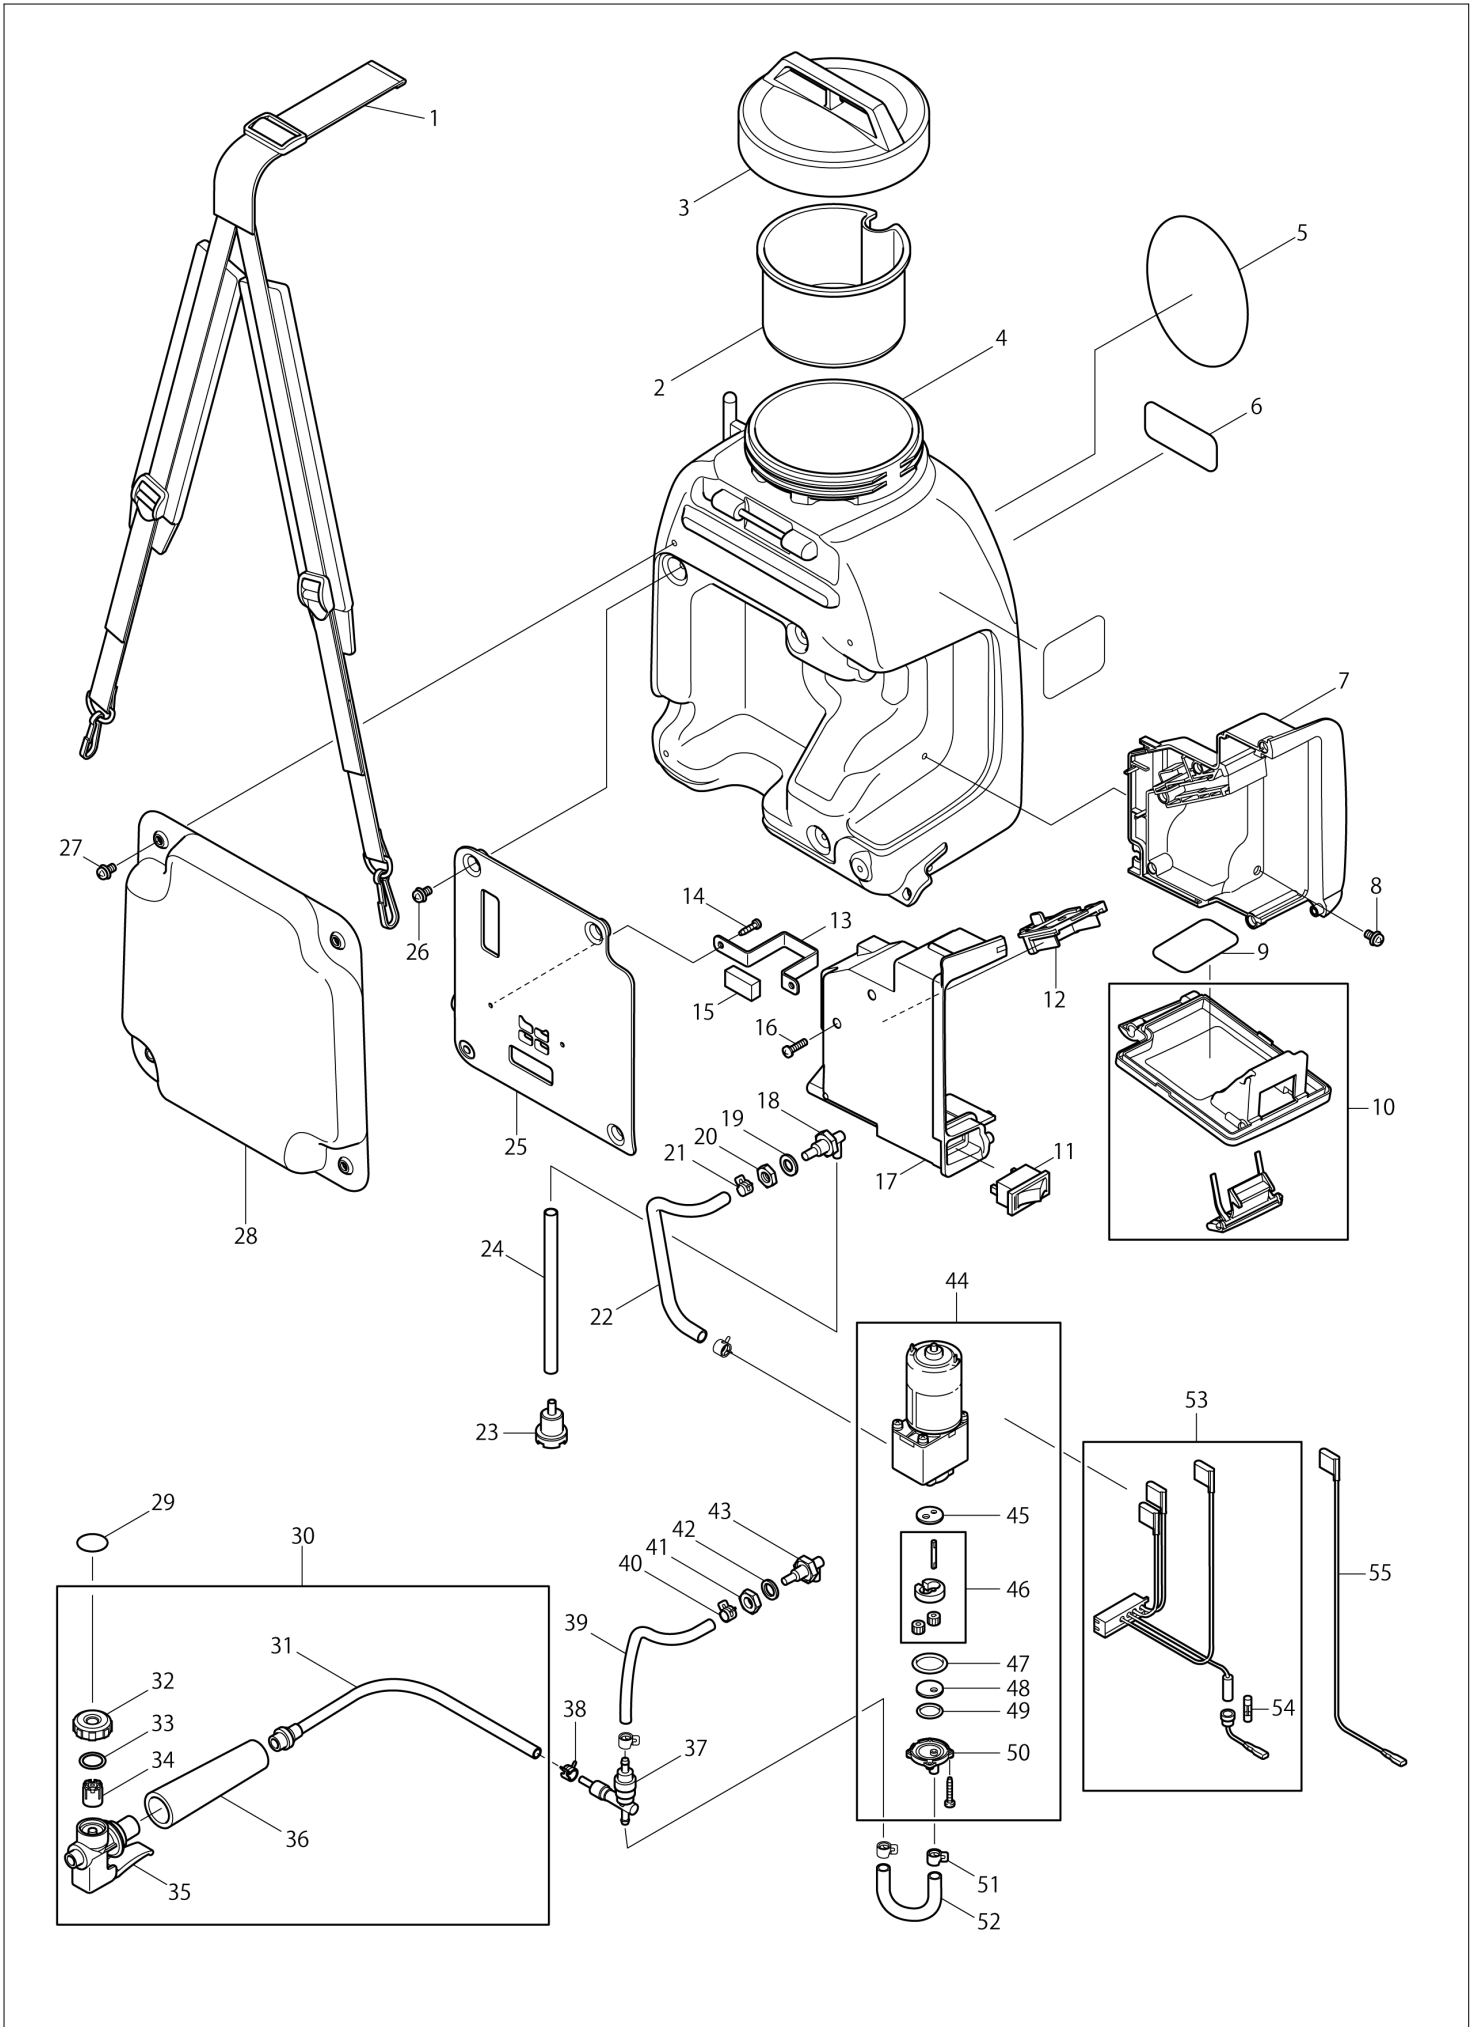

(IN) DVF104 / CORDLESS GARDEN SPRAYER

IN

INDIA

DVF104 / CORDLESS GARDEN SPRAYER

IN

Item	Sub	Parts No.	Parts Description	Qty	I/C	E/C No.	Close No.	Remark
001		6954026000	BAND ASS'Y	1				
002		6904503601	STRAINER, TANK	1				
003		6954022000	CAP COMPLETE	1				
004		6954017004	TANK COMPLETE	1				
005		804M18-9	INDICATION LABEL	1				
006-1		806Y36-5	MAKITA LOGO LABEL	1				
007		6951504600	BATTERY HOUSING R	1				
008-1		911209-8	PAN HEAD SCREW M5X10	3				
009		6954513200	INDICATION LABEL	1				
010		6951036000	COVER ASSY	1				
011		651531-8	SWITCH OR05-11B-BB-2	1				
012		643843-3	TERMINAL	1				
013		6951503501	PLATE, PUMP	1				
014-1		265995-6	TAPPING SCREW 4X18	2				
015-1		424891-9	PUMP CUSHION	1				
016-1		265995-6	TAPPING SCREW 4X18	5				
017		6951504300	BATTERY HOUSING L	1				
018		6951022000	JOINT, ELBOW	1				
019		6951023000	PACKING, ELBOW	1				
020		6951024001	NUT, ELBOW	1				
021		0561100030	HOSE CLAMP	2				
022		6951503601	TUBE1	1				
023		6954021000	STRAINER, SUCTION ASSY	1				
024		6951503900	TUBE4	1				
025		6951503101	PUMP HOLDER	1				
026-1		911209-8	PAN HEAD SCREW M5X10	3				
027-1		911209-8	PAN HEAD SCREW M5X10	4				
028		6954025000	CUSHION	1				
029		6954513100	LABEL, CAUTION	1				
030		6957029001	HOSE, SPRAY COMPLETE	1				
	D10		INC. 31-36					
031		6957025012	HOSE COMPLETE	1				
032		6957025060	CAP, LEVER	1				
033		6957025050	O-RING	1				
034		6957025040	STRAINER	1				
035		6957029010	LEVER COMPL	1				
	D10		INC. 32-34					
036		6957025020	GRIP	1				
037		6951021001	REGURATOR COMPLETE	1				
038		0561089980	HOSE CLAMP	1				
039		6951503800	TUBE 3	1				
040		345918-1	HOSE CLAMP	2				
041		6951024001	NUT, ELBOW	1				
042		6951023000	PACKING, ELBOW	1				
043		6951022000	JOINT, ELBOW	1				
044		126194-4	PUMP ASSEMBLY	1				
	C10	629873-8	DC MOTOR	1				
	C20	6951029010	SCREW M3X16	8				
	C30	6951027020	MOTOR BRACKET	1				
	C40	6951029020	SCREW M4X12	2				
	C50	6951027030	MOTOR COUPLING	1				
	C60	6951027010	PUMP COUPLING	1				
	C70	6951027050	PUMP HOUSING SET	1				
	D10		INC. 45-50					
045		6951502900	PLATE 1	1				
046		6951019000	GEAR SET	1				
047		6951502600	O-RING 1	1				
048		6951503000	PLATE 2	1				
049		6951502700	O-RING 2	1				
050		6951502800	COVER	1				
051		0561100030	HOSE CLAMP	2				
052		6951503700	TUBE 2	1				
053		631898-0	CONTROLLER	1				
	D10		INC. 54					
054-1		652063-8	FUSE	1				

Interchange

O : Yes

X : No

< : the new part can be substituted for the current.

> : the current part can be substituted for the new.

S : Interchangeable as a set.