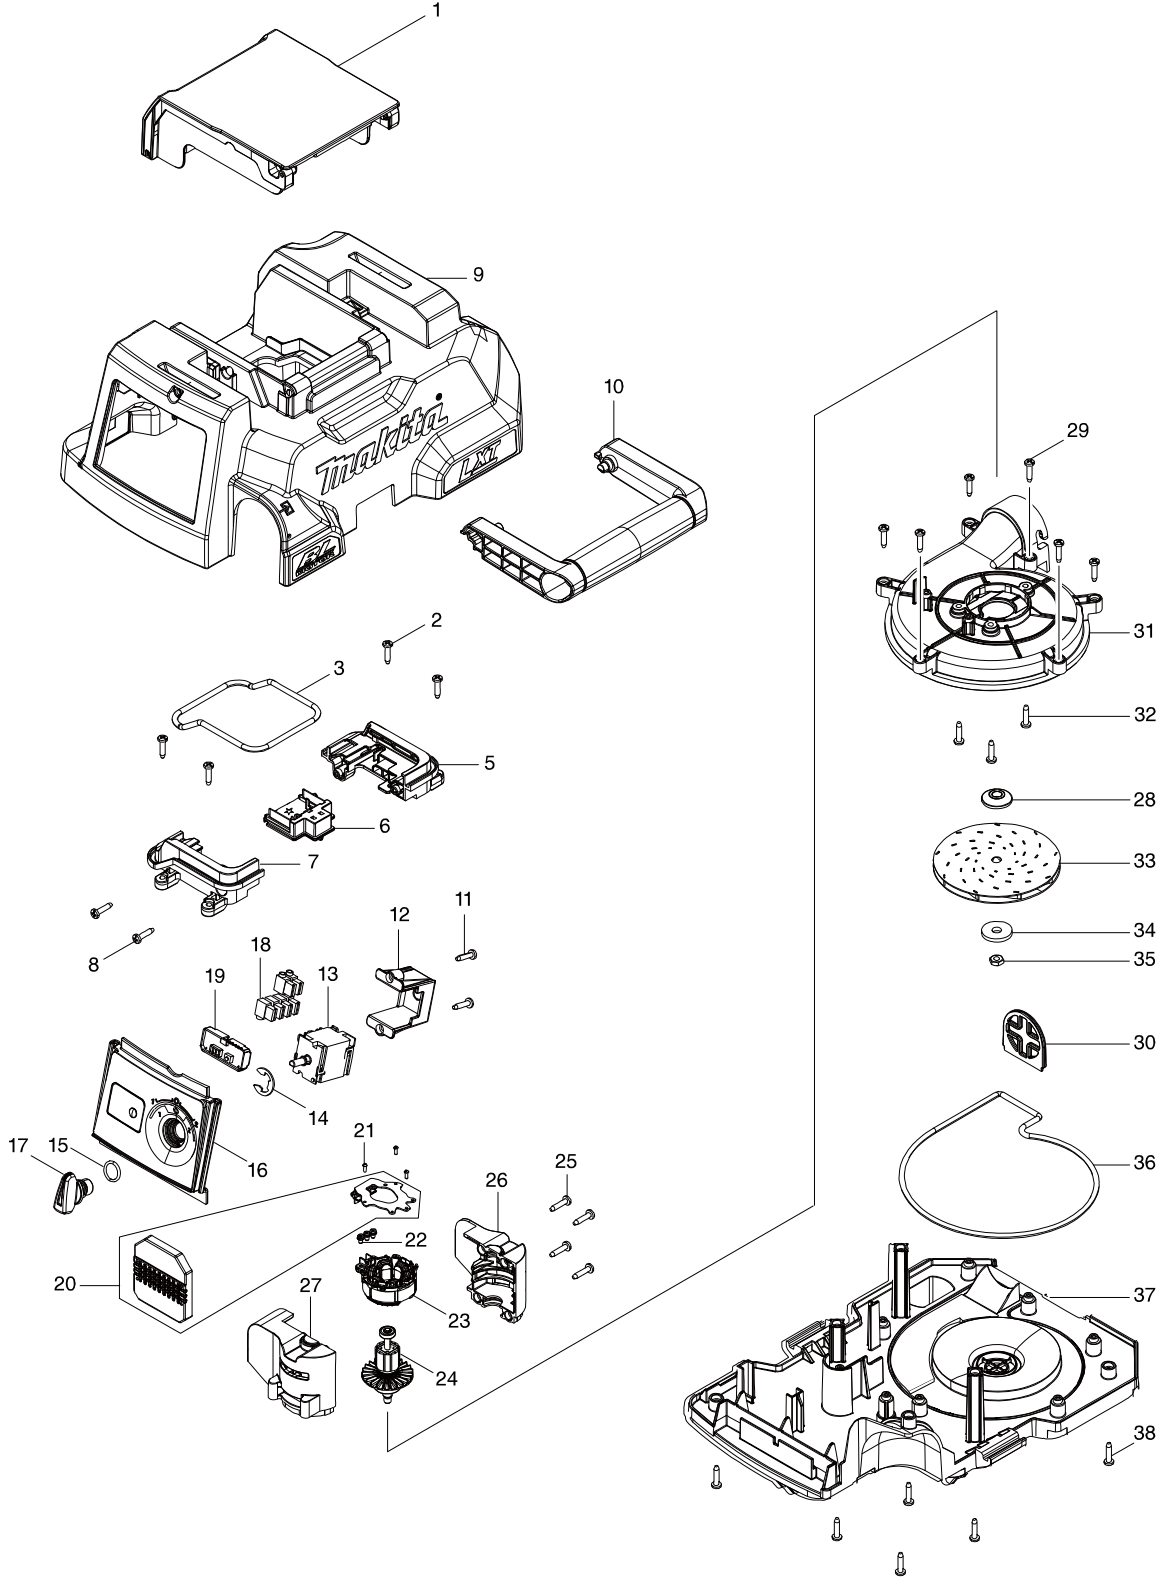

Model No. DVC750L DC PORTABLE VACUUM CLEANER