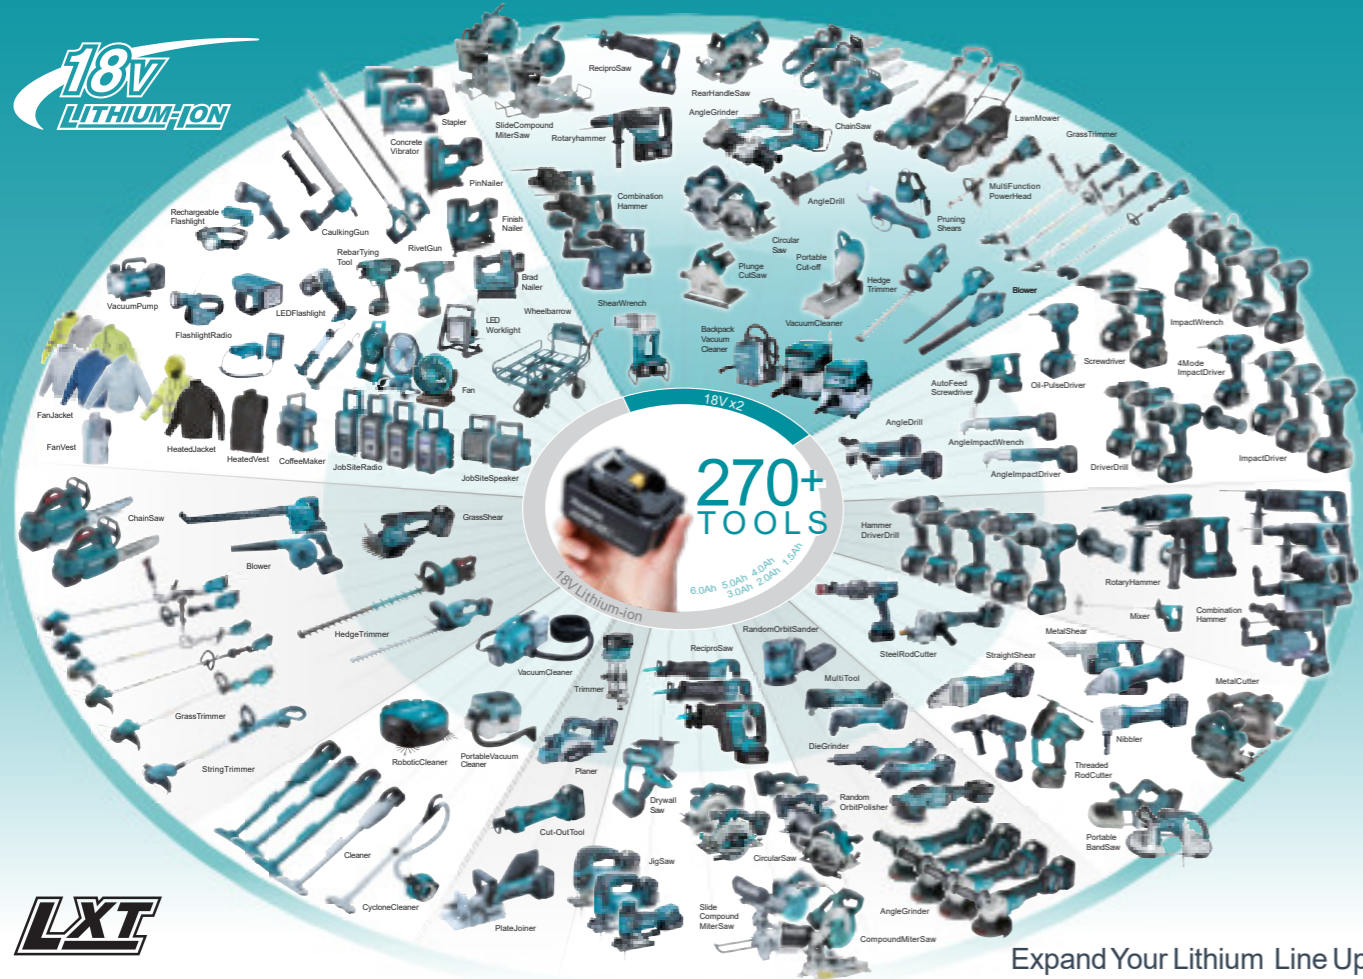

Cordless Blower
DUB184

18V
LITHIUM-ION

Expand Your Lithium Line Up

Optional Accessories

Flat nozzle

Part No. 197889-6

Adapter pipe
Part No. 191B21-6