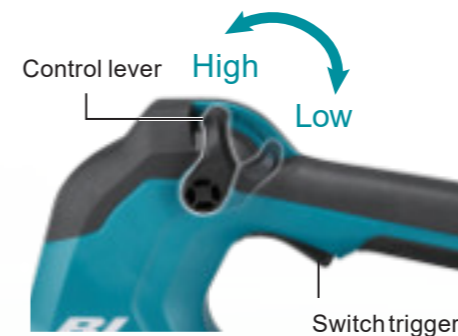

Flat nozzle

Adapter pipe

Extension nozzle

Cruise control and Variable switch

Lockable speed lever

By locking the lever, you can blow without holding the trigger.

Variable speed trigger

Besides, you can adjust air power as you want by holding the variable trigger.

Continuous run time (approx): min

 LXT	1.5Ah BL1815N	3
	2.0Ah BL1820B	4
	3.0Ah BL1830B	5
	4.0Ah BL1840B	8
	5.0Ah BL1850B	10
	6.0Ah BL1860B	12

On a single full battery charge with max air setting

Hole on the bottom of housing for hanging the machine