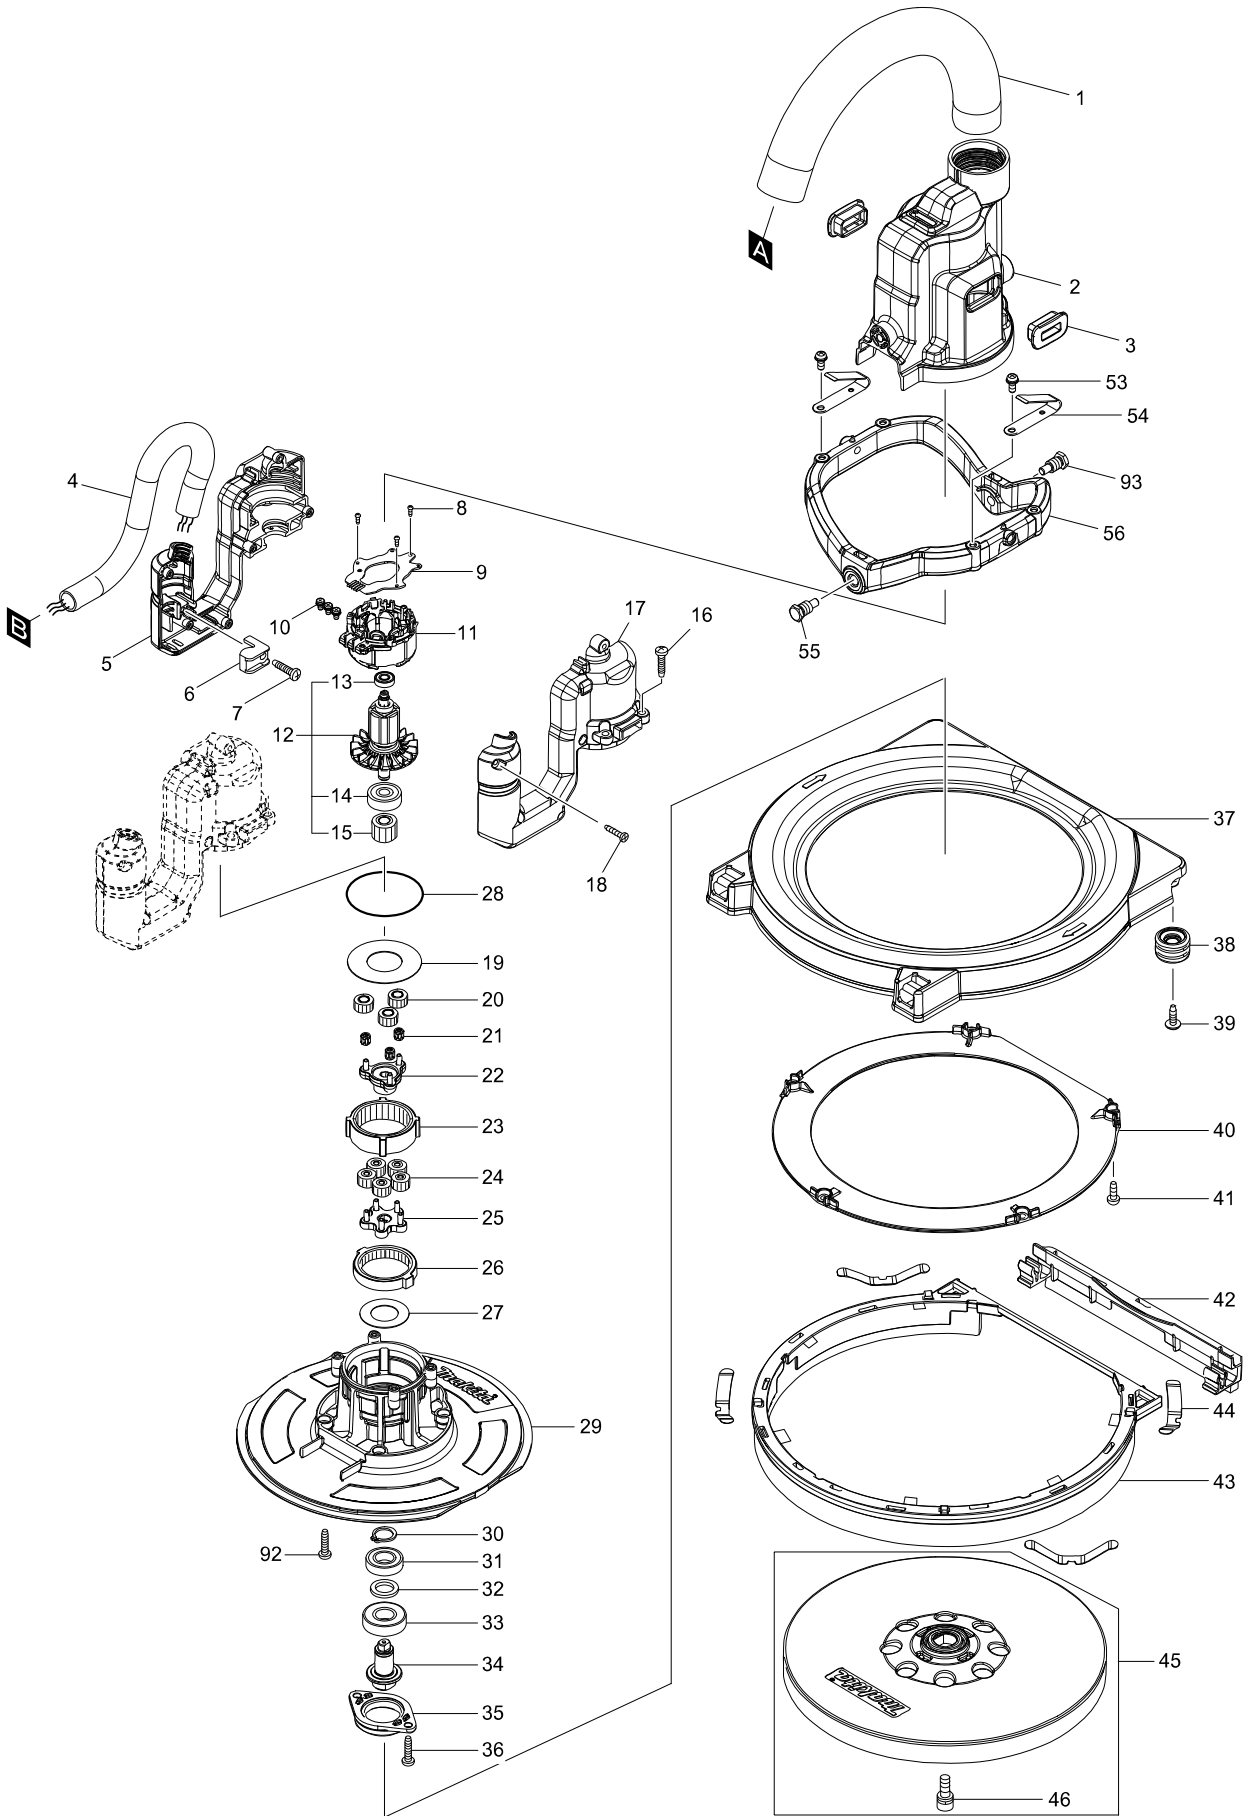

Model No. DSL800 225MM CORDLESS DRYWALL SANDER