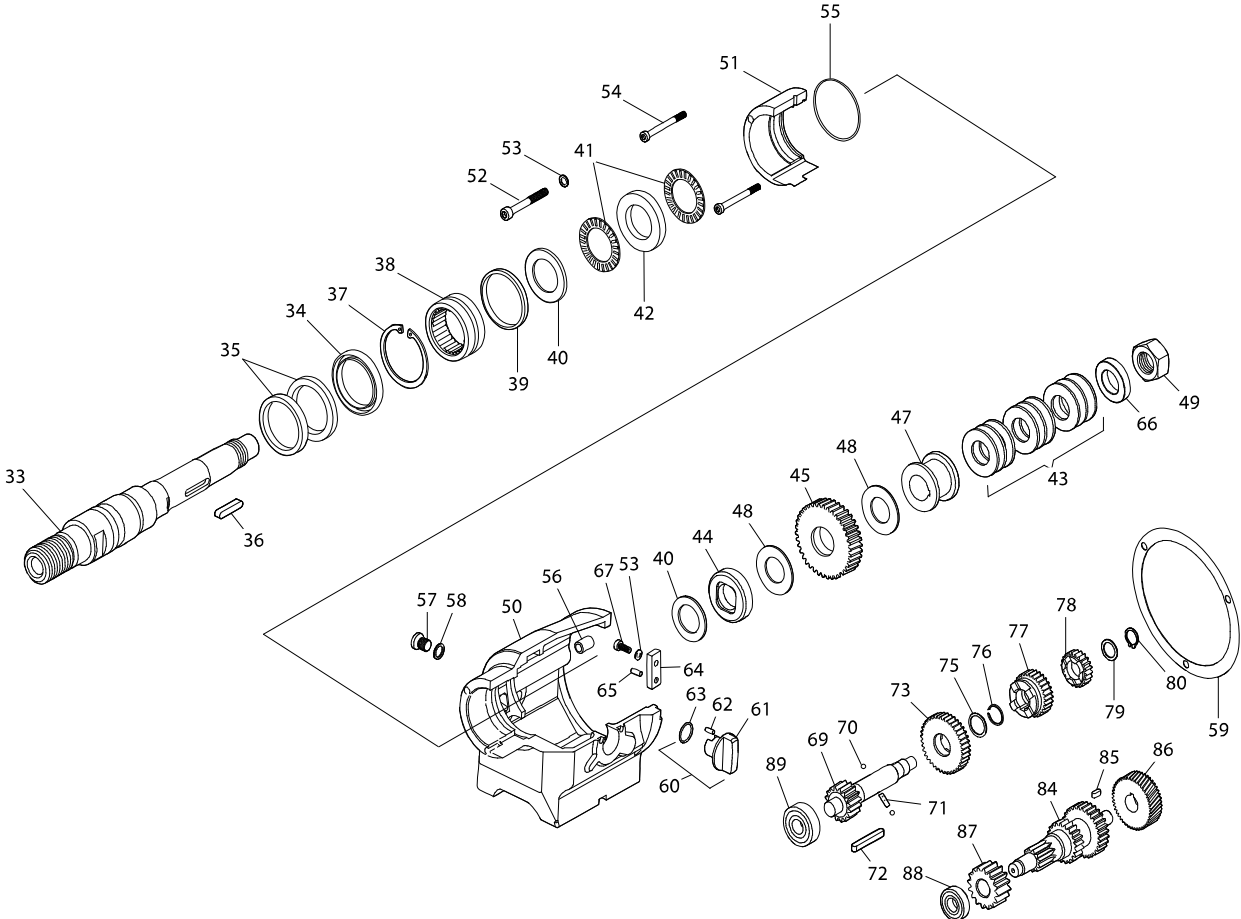

Model No. DBM230 DIAMOND CORE DRILL