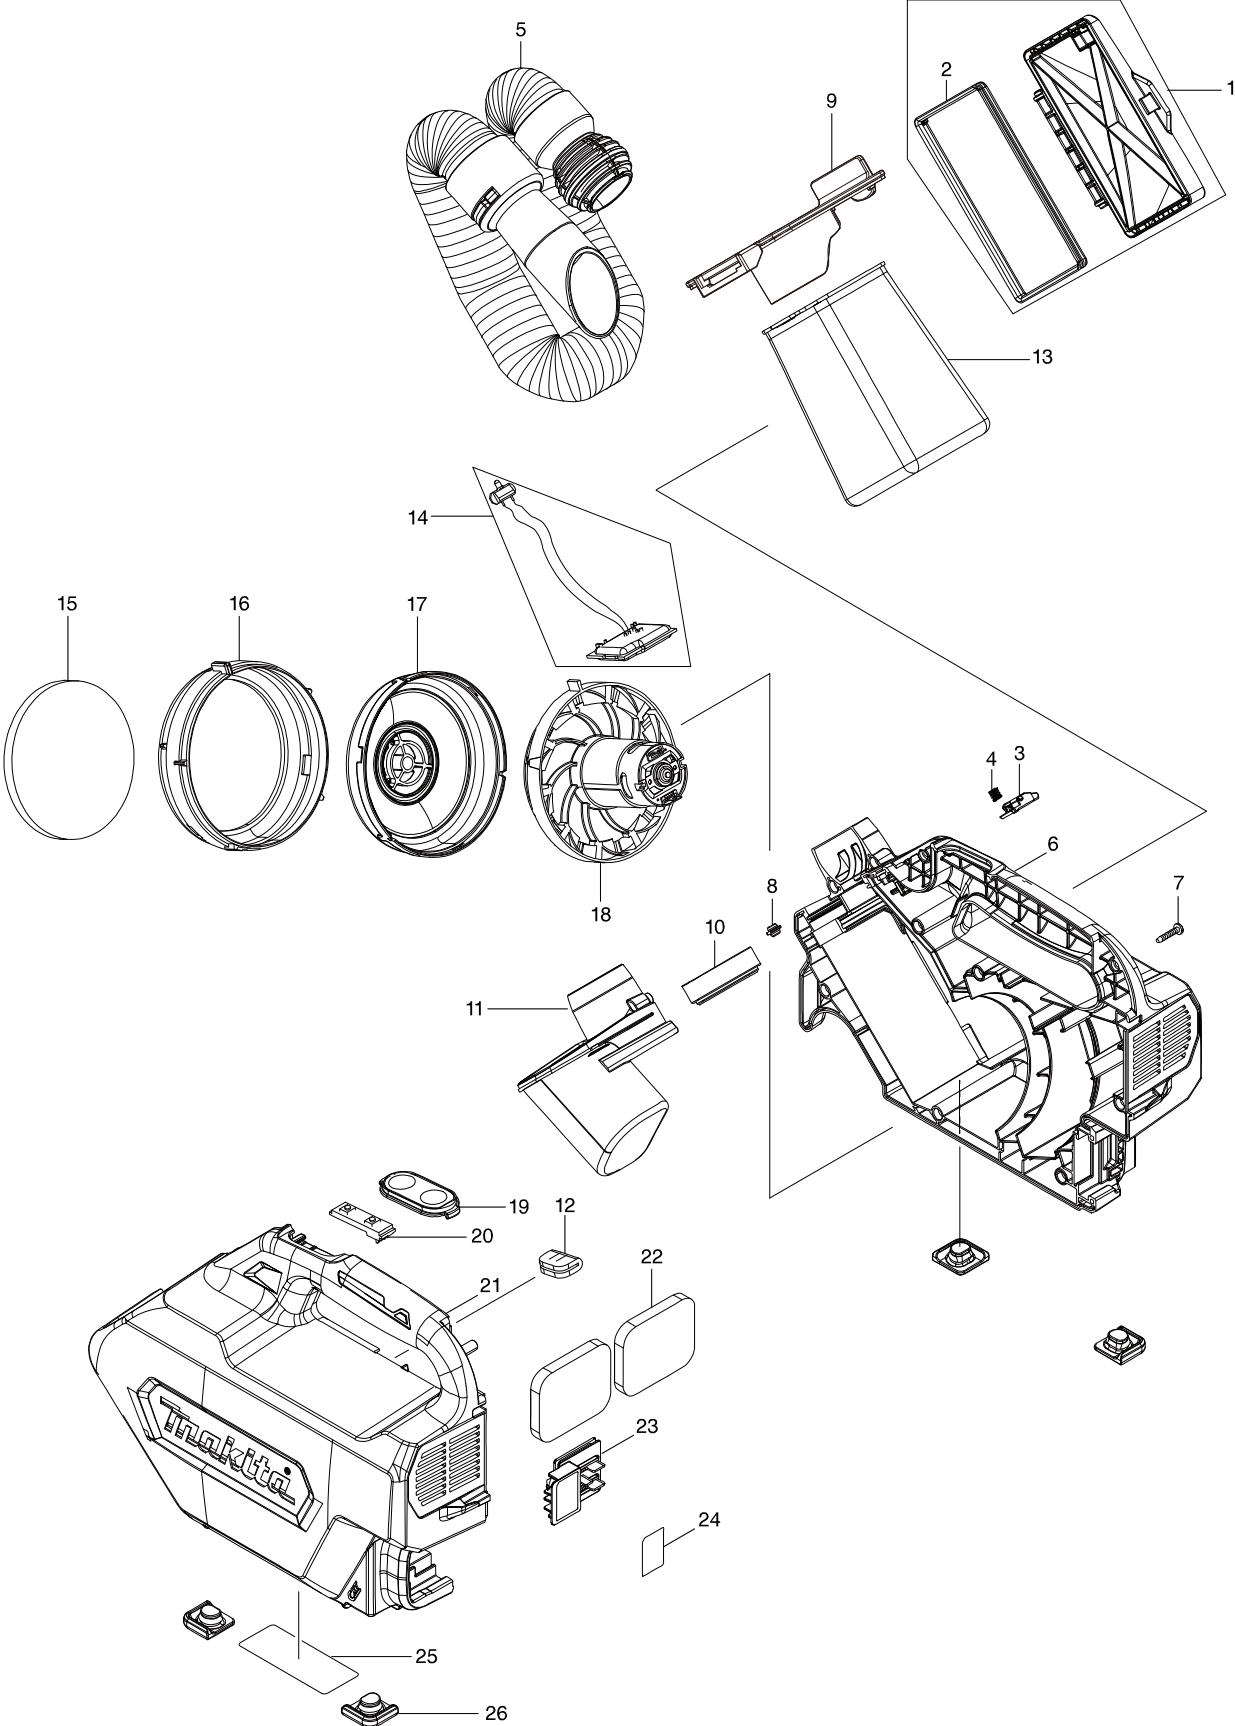

Model No. CL121D CORDLESS CLEANER

Model No. CL121D CORDLESS CLEANER

Item	Parts No.	Description	I/C	QTY	N/O	Opt. 1	Opt. 2	NOTE
001	136100-1	DUST BOX COVER ASS'Y		1				
D10		INC. 2						
002	422433-3	SEAL		1				
003	459050-6	STOPPER PLATE		1				
004	232485-4	COMPRESSION SPRING 5		1				
005	140H92-6	HOSE COMPLETE		1				
C10	140J50-4	HOSE JOINT COMPLETE		1	*			
C20	459042-5	STRAIGHT PIPE		1				
C30	459043-3	SLEEVE		1	*			
C40	459044-1	STOPPER		1				
006	183L86-2	HOUSING SET		1				
D10		INC. 1,3,4,12,21,26						
007	266429-2	TAPPING SCREW 3X16		10		73181500		
008	450522-4	LENS		1		90029000		
009	143677-9	VALVE STAY COMPLETE		1				
010	422434-1	PACKING		1				
011	459048-3	HOSE JOINT HOLDER		1				
012	424246-8	SPONGE SHEET		1				
013	166084-9	DUST BAG		1		39269099		
014	632N32-9	CONTROLLER UNIT		1				
015	422440-6	SPONGE SHEET 90		1				
016	422421-0	RUBBER RING		1				
017	459035-2	FAN COVER		1				
018	127236-7	MOTOR ASSEMBLY		1				
019	144096-2	SWITCH PLATE COMPLETE		1		39269099		
C10	810P35-7	SWITCH LABEL		1				
020	631973-2	SWITCH UNIT		1		85366990		
021	183L86-2	HOUSING SET		1				
D10		INC. 1,3,4,6,12,26						
022	422439-1	SPONGE SHEET 47-57		2				
023	644813-5	TERMINAL		1		73182990		
024	855M51-4	CL121D SERIAL NO. LABEL		1				
025	855M45-9	CL121D NAME PLATE		1				
026	422435-9	FOOT		4				
A01	140H94-2	SOFT BRUSH 360 COMPLETE		1				
A02	140H95-0	SEAT NOZZLE 120 COMPLETE		1				
A03	140J64-3	BLOWER NOZZLE COMPLETE		1				
A04	162544-9	SHOULDER BELT		1				
A05	194566-1	PAPER FILTER SET (5PCS/SET)		1		48239090		
A06	422437-5	RUBBER NOZZLE 330		1				
A07	459056-4	MAT NOZZLE 120		1				
A08B	832188-6	TOOL BAG		1				
A12B	456128-6	BATTERY COVER		1				
A13B	***DC10WD	DC10WD BATTERY CHARGER		1				
D10		COMPO-PARTS						
A14B	198008-7	BATTERY BL1021B SET		1		85076000		