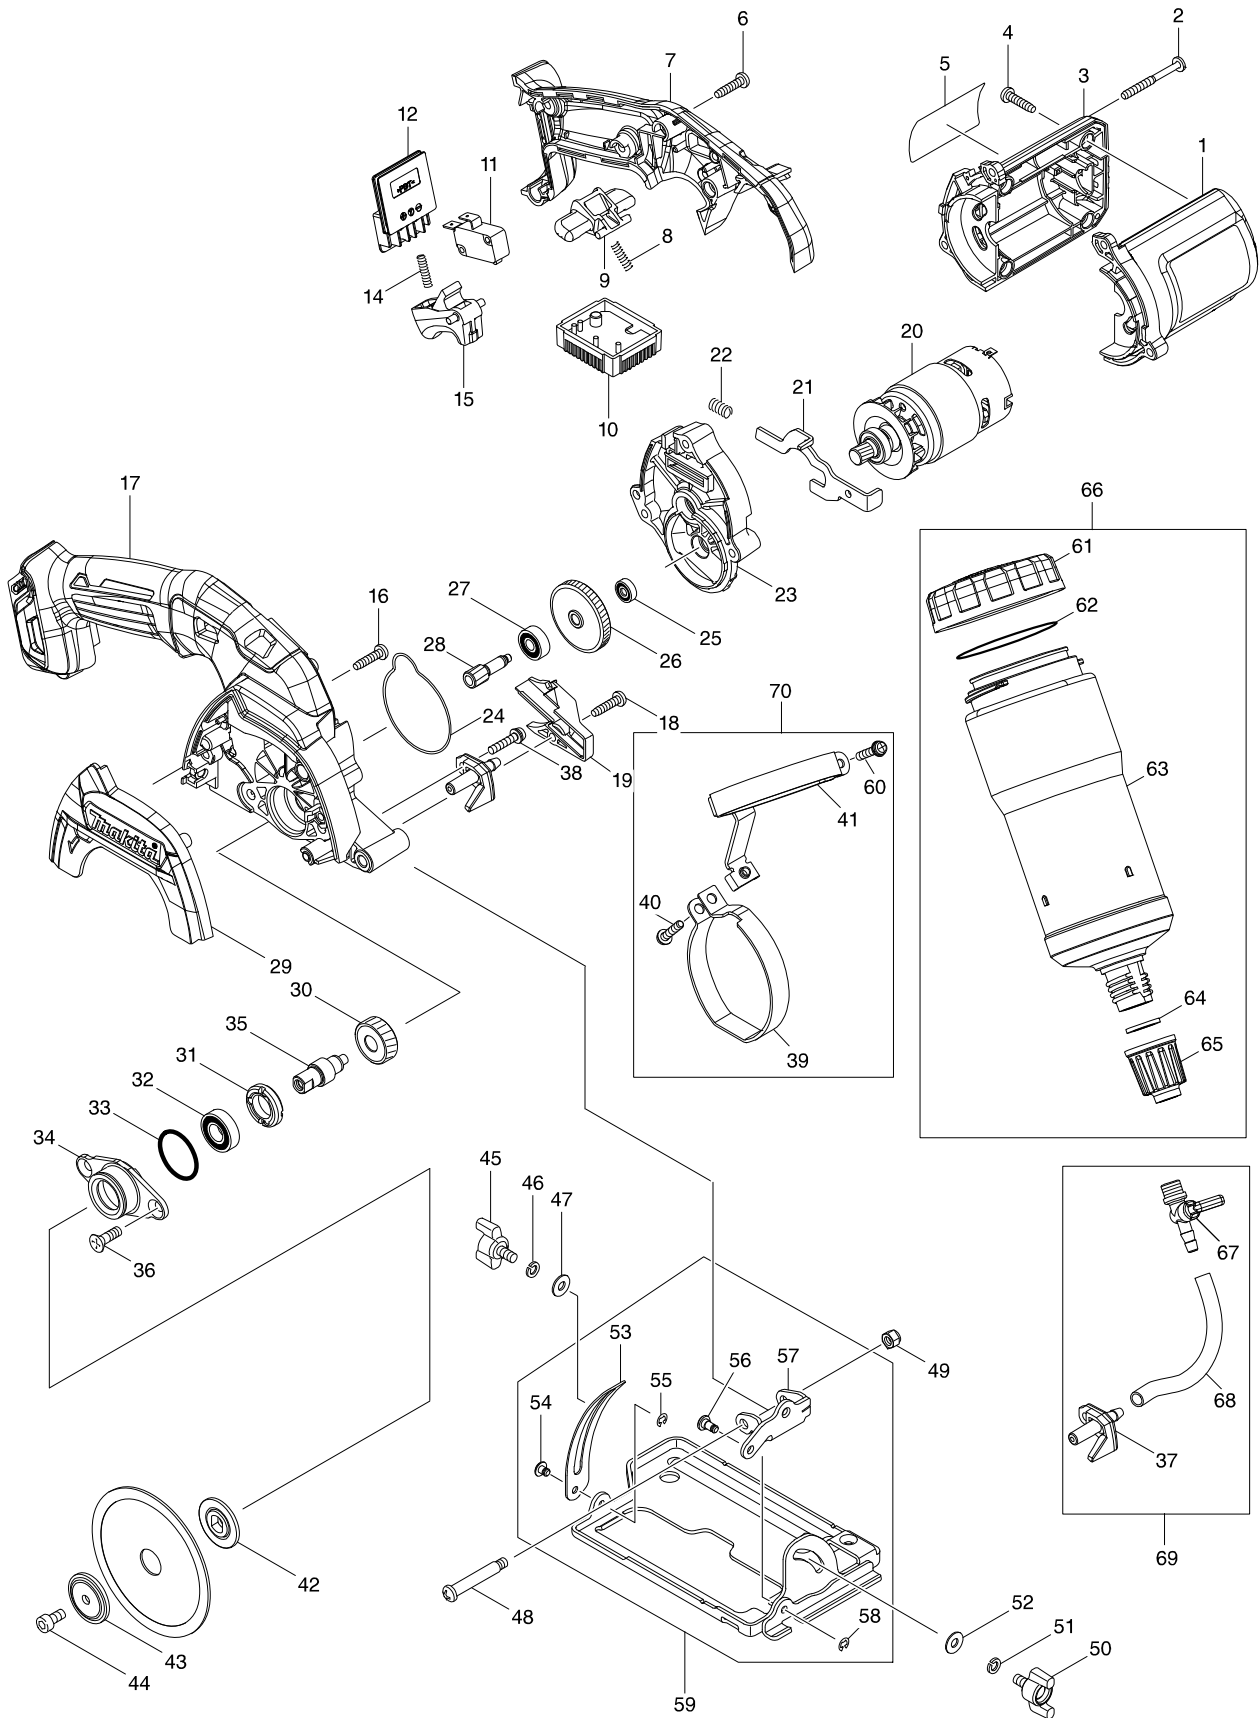

# Model No. CC301D 85MM CORDLESS CUTTER