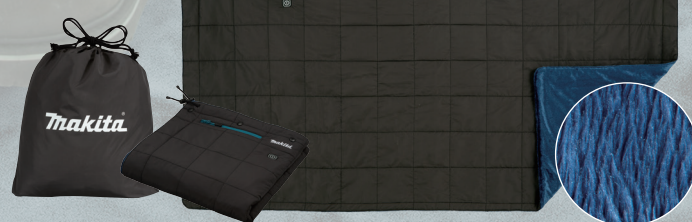

Cordless Heated Blanket DCB200 / CB100D

Excellent usability and Warm

Brown

Black

Power button

To turn on the blanket, press and hold the power button for a few seconds. To turn off, press and hold the power button again.

1.5m Extension cord

If you put the battery holder out of the battery pocket, connect the extension cord between the jack of the power cord and the plug of the battery holder.

3-in-1 versatile blanket

By fastening the snap buttons and strap on the blanket, you can use the blanket for warming up your shoulders and waist.