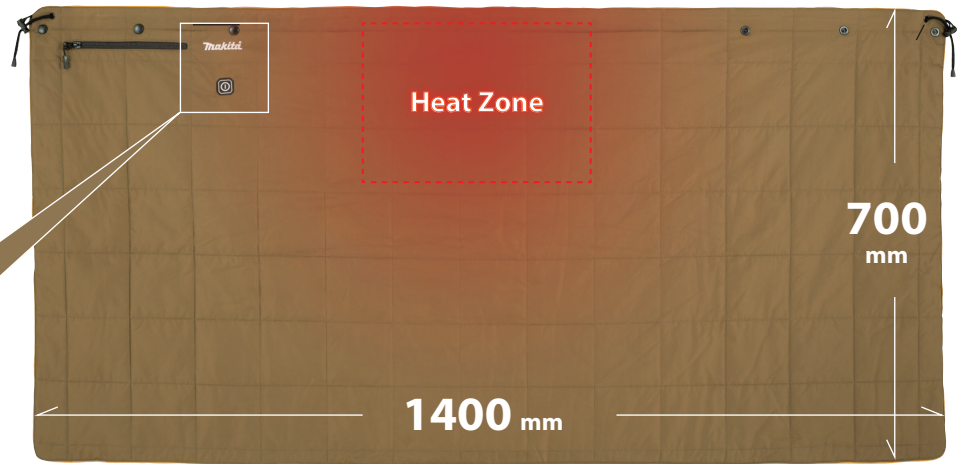

Power button

To turn on the blanket, press and hold the power button for a few seconds. To turn off, press and hold the power button again.

Temperature adjustment

There are three temperature settings (high, medium, low)

*Continuous runtime on a single full battery charge with BL1860B (18V-6.0Ah Battery)

Battery pocket

The battery holder (with battery cartridge) can be stored in the battery pocket.

1.5m Extension cord

If you put the battery holder out of the battery pocket, connect the extension cord between the jack of the power cord and the plug of the battery holder.

3-in-1 versatile blanket

By fastening the snap buttons and strap on the blanket, you can use the blanket for warming up your shoulders and waist.

Machine-washable and machine-dryable

Be sure to remove the battery holder from the blanket before washing and drying.

Longer continuous run time on a single full battery charge

Model No.	Battery holder	Li-ion Battery		Continuous run time Low / Medium / High
DCB200		18V	6.0Ah BL1860B	35 / 20 / 10 h with BL1860B
			5.0Ah BL1850B	
4.0Ah BL1840B				
3.0Ah BL1830B				
2.0Ah BL1820B				
1.5Ah BL1815N				
CB100D		12Vmax	4.0Ah BL1041B	14 / 7.5 / 4 h with BL1041B
			2.0Ah BL1021B	
1.5Ah BL1016				

Cordless Heated Blanket

DCB200 / CB100D

Standard Equipment:

Battery Holder, Storage bag, 1.5m Extension cord

	DCB200	CB100D
Material	Outer: 100% Polyester / Batting: 100% Polyester / Liner: 100% Polyester	
Run Time (hrs)	BL1860B: Low / Med / High: 35 / 20 / 10	BL1041B: Low / Med / High: 14 / 7.5 / 4
Heat Zone	Upper Center: 1	Upper Center: 1
Heat Settings	High / Medium / Low	High / Medium / Low
Heat Value	High: 9.5 W Med: 4.5 W Low: 2.3 W	High: 9.5 W Med: 4.5 W Low: 2.3 W
Dimensions (L x W)	700x1,400 mm (27-1/2"x55")	700x1,400 mm (27-1/2"x55")
Net weight*	0.58 kg (1.28 lbs.)	0.58 kg (1.28 lbs.)