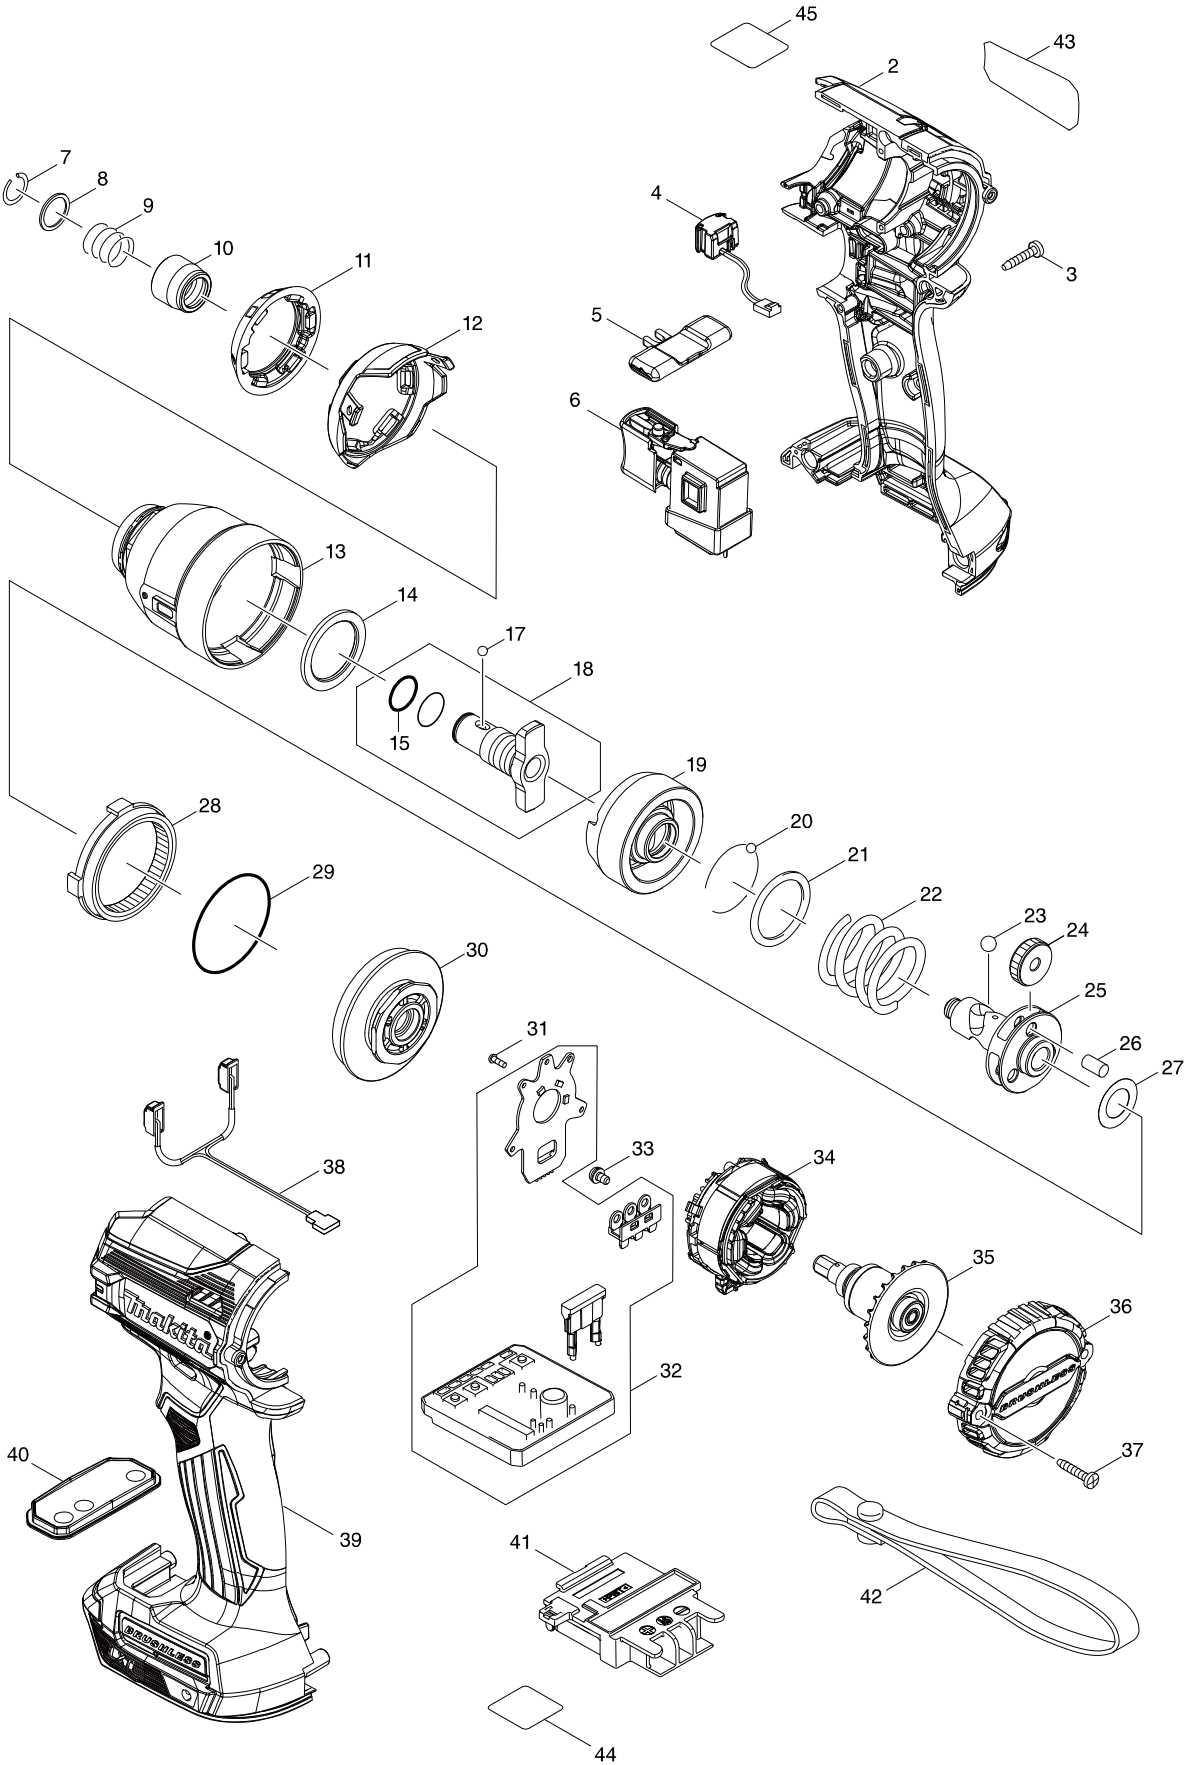

**Model No. DTD171 CORDLESS IMPACT DRIVER**