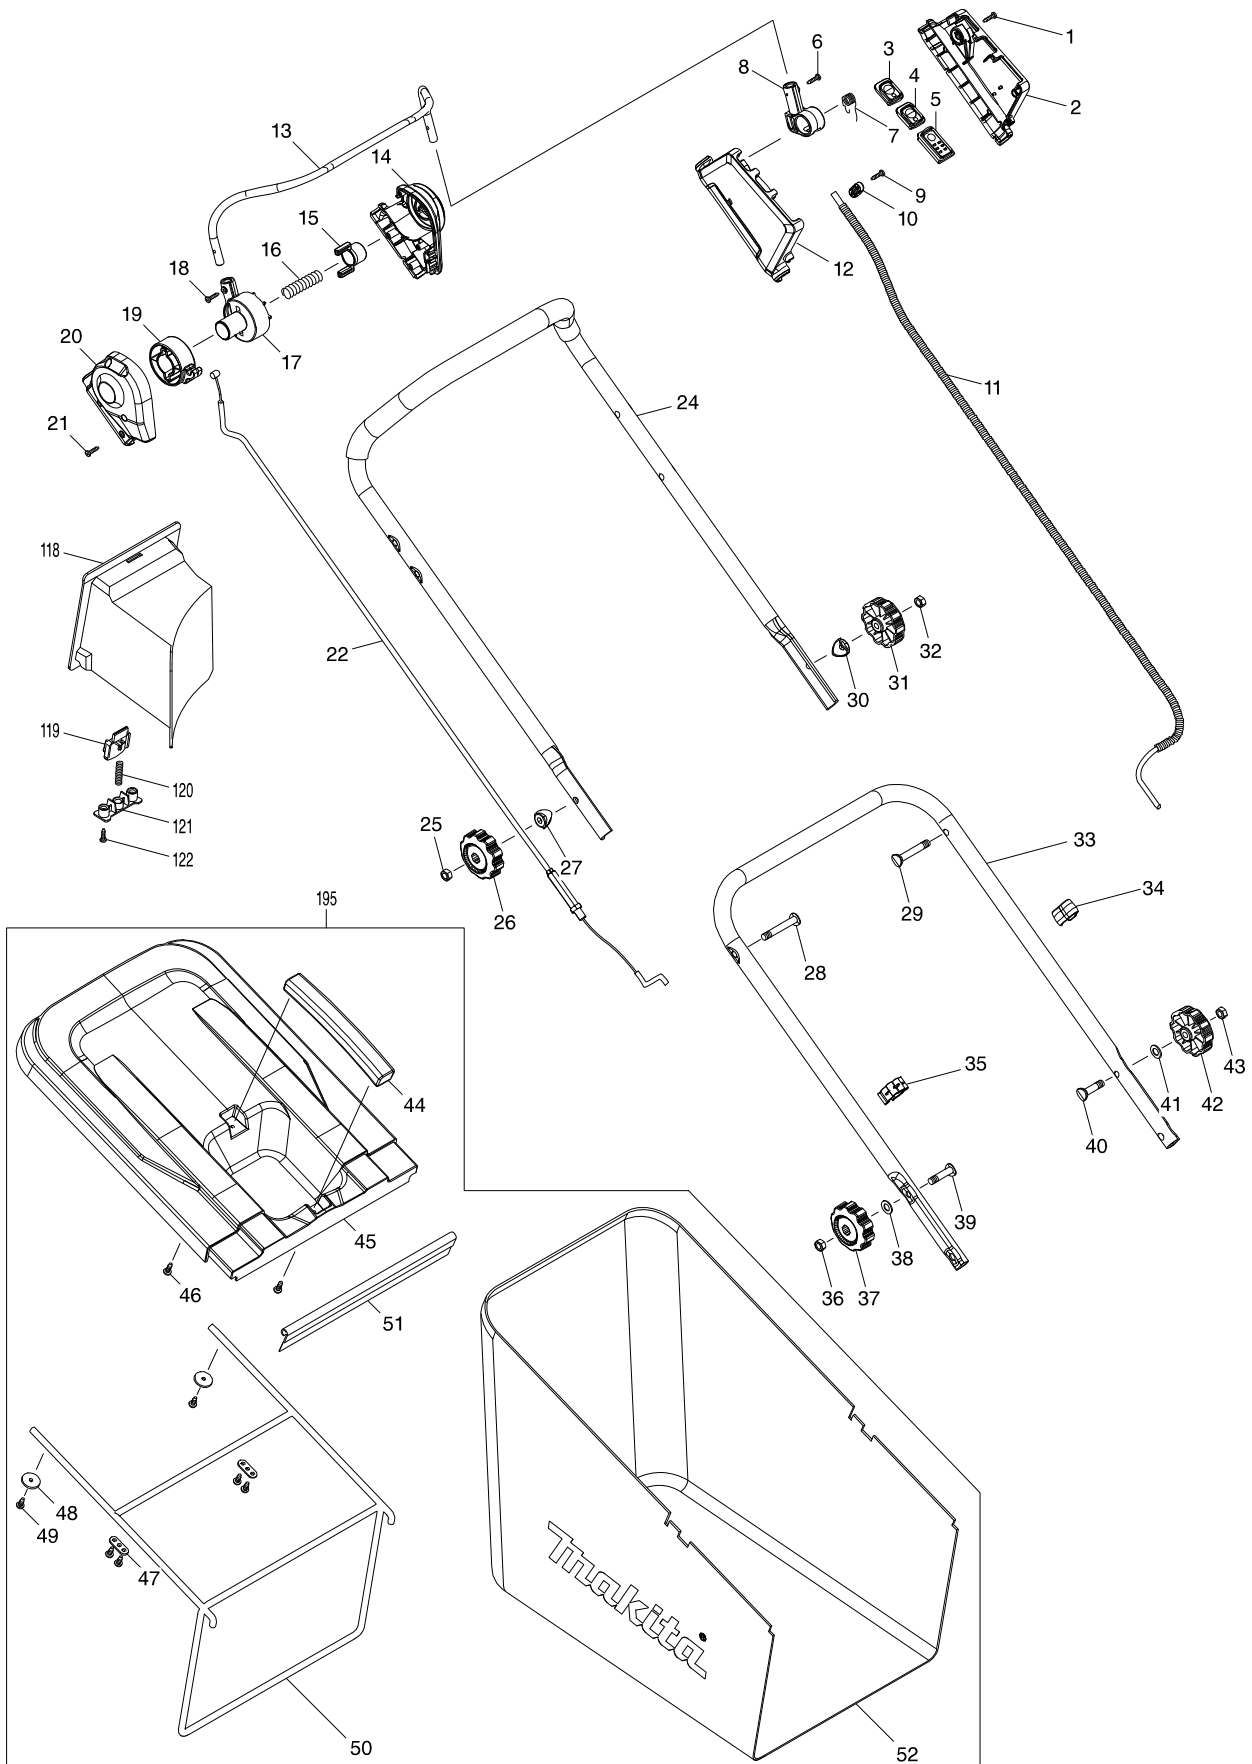

Model No. DLM460 460MM CORDLESS LAWN MOWER