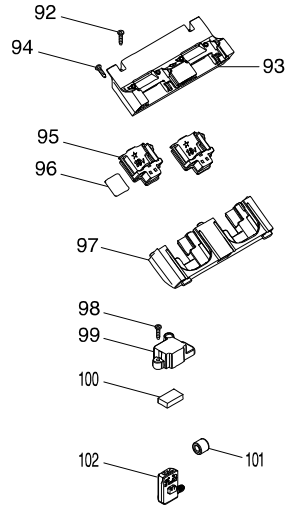

Model No. DLM460 460MM CORDLESS LAWN MOWER