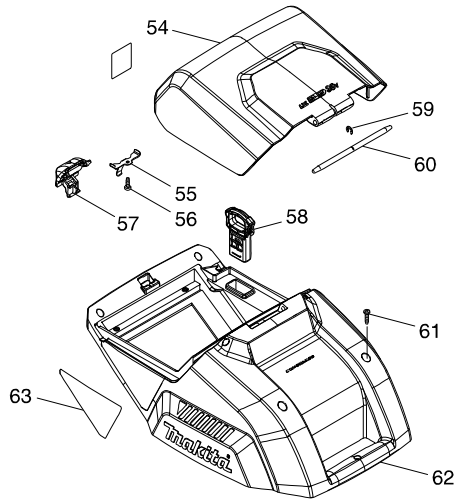

Model No. DLM460 460MM CORDLESS LAWN MOWER