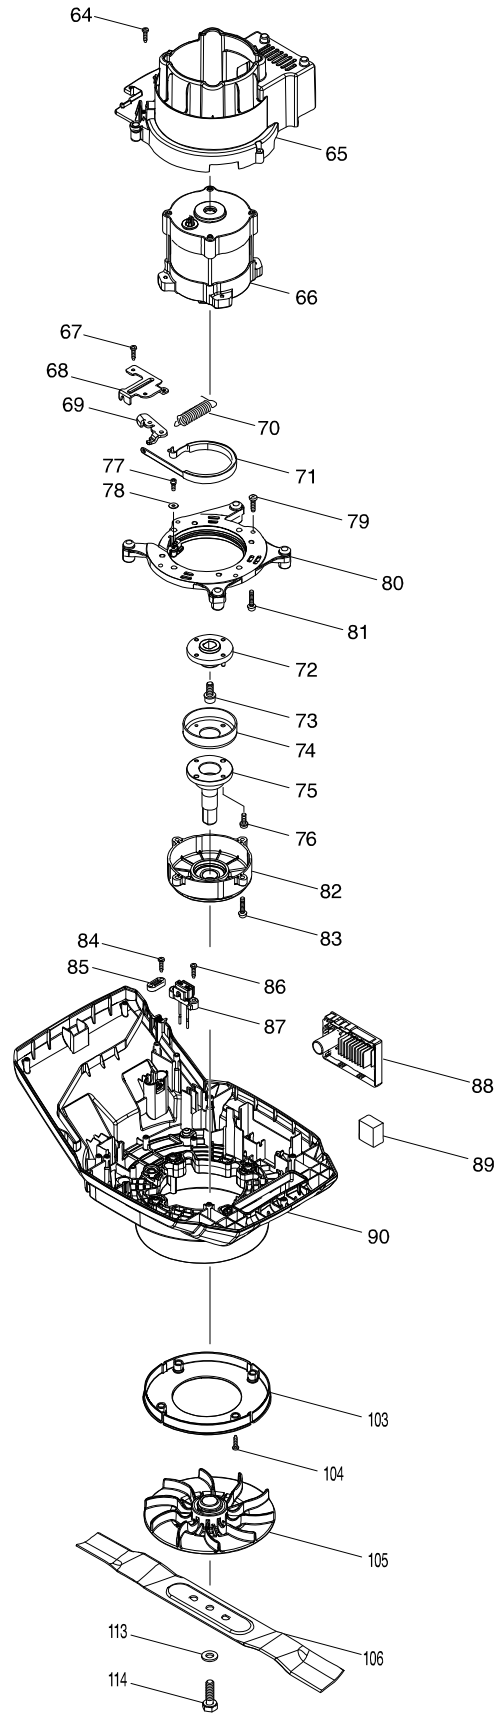

Model No. DLM460 460MM CORDLESS LAWN MOWER