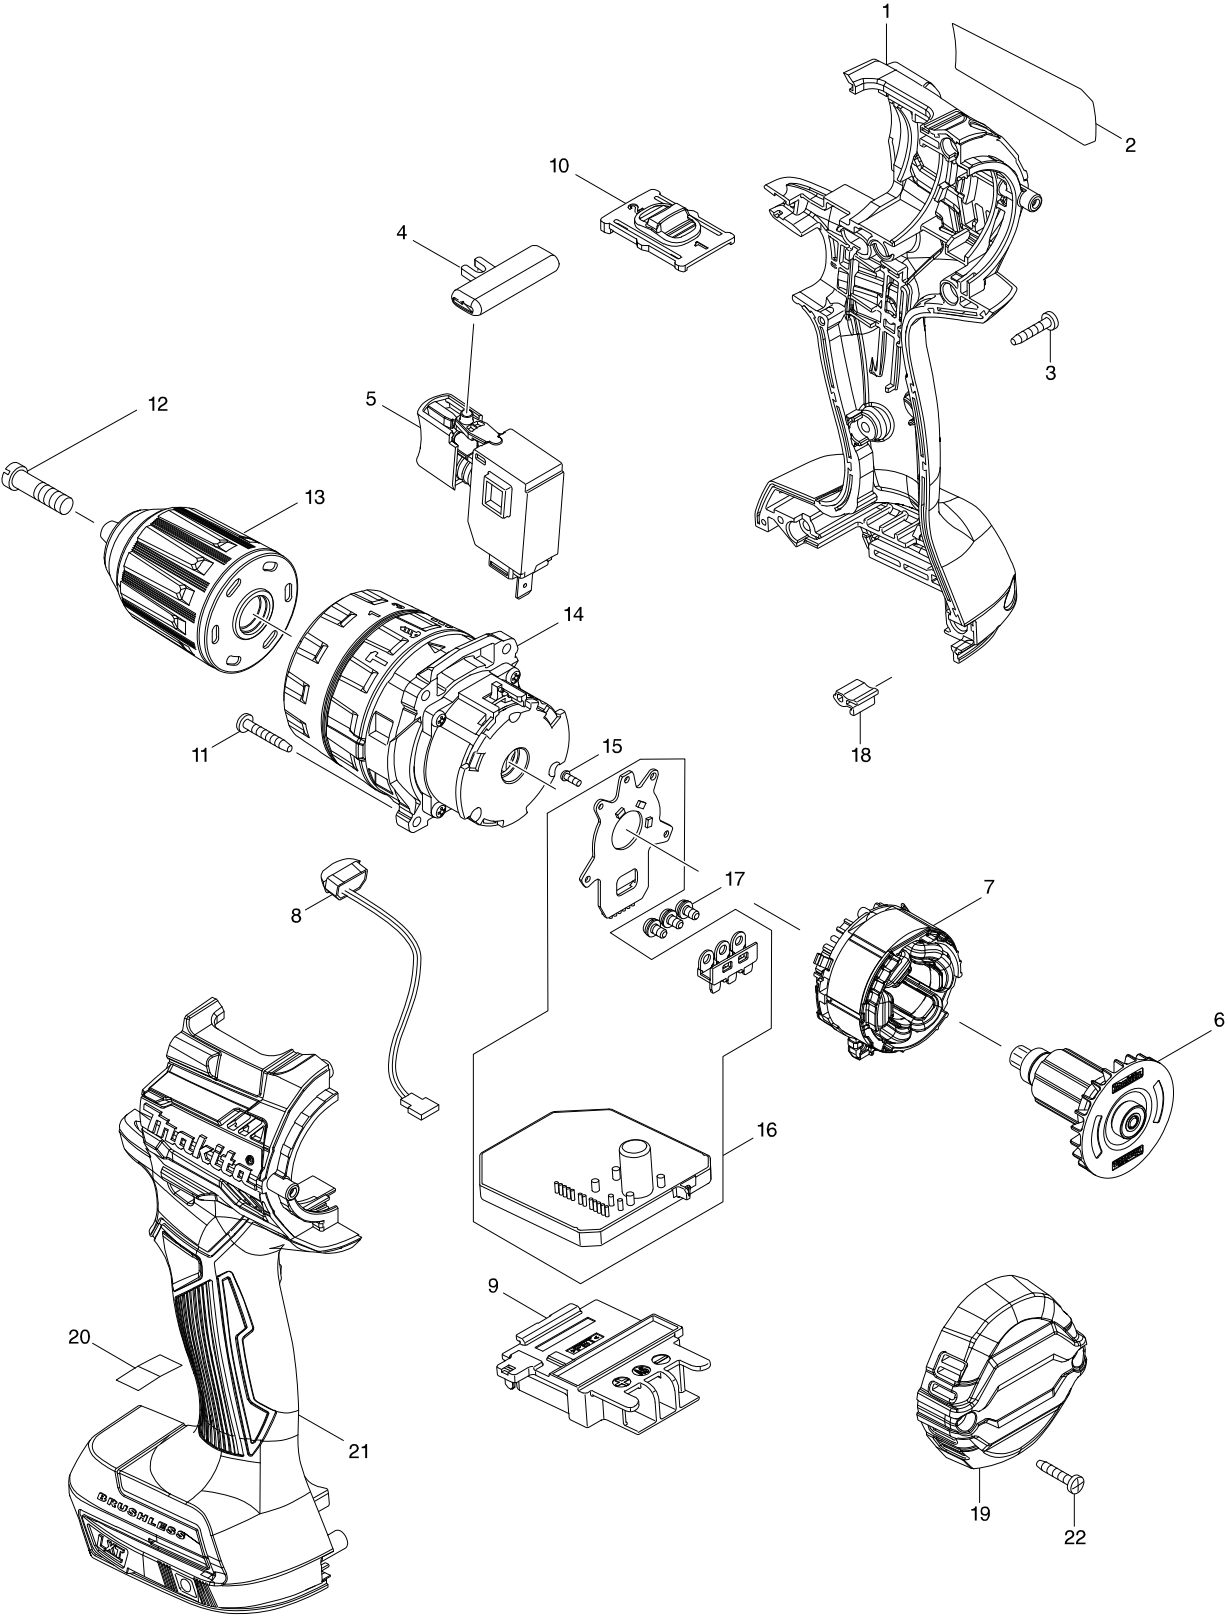

Model No. DHP484 CORDLESS HAMMER DRIVER DRILL