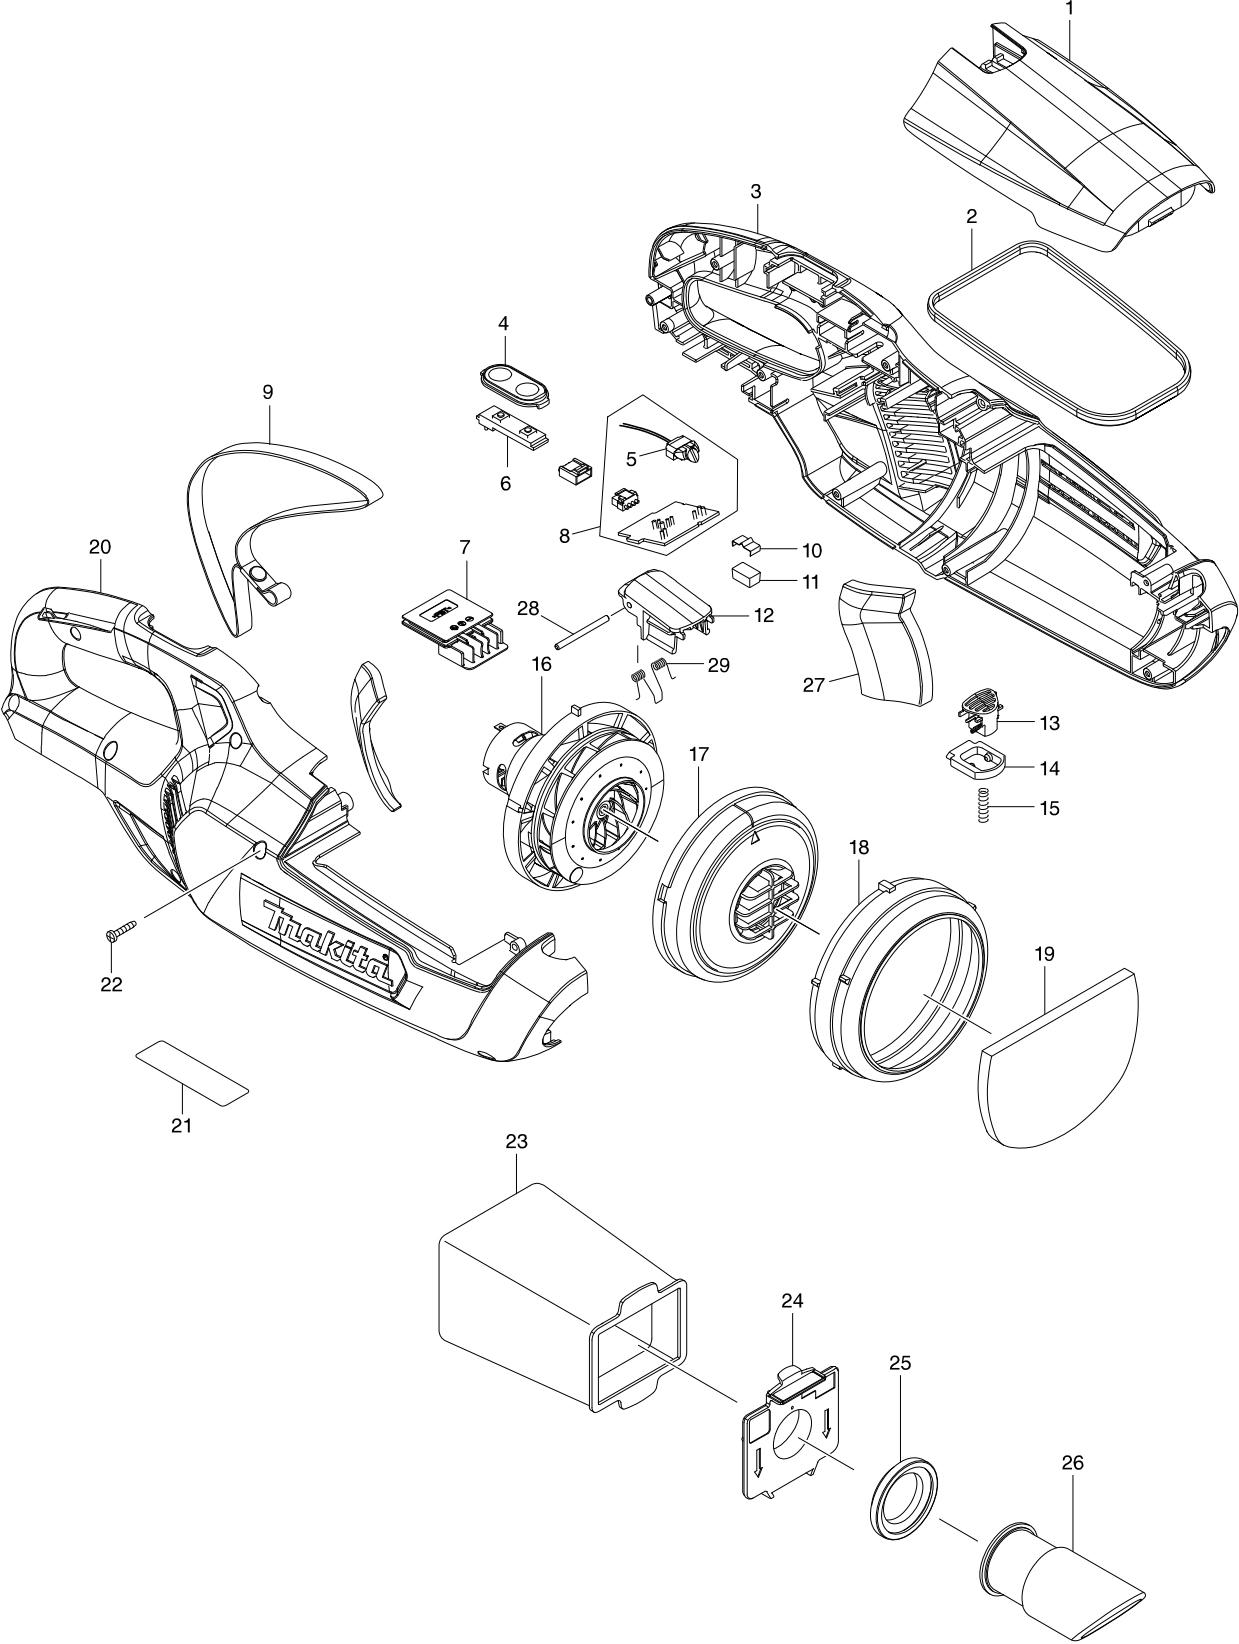

Model No. CL107FD CORDLESS CLEANER

Model No. CL107FD CORDLESS CLEANER

Item	Parts No.	Description	I/C	QTY	N/O	Opt. 1	Opt. 2	NOTE
001A	457284-5	FRONT COVER		1		84679900		
001C	457148-3	FRONT COVER		1				
001D	457148-3	FRONT COVER		1				
002C	424912-7	SEAL		1				
002D	424912-7	SEAL		1				
003A	183E89-4	HOUSING SET		1		84679900		
003C	183E87-8	HOUSING SET		1				
003D	183E87-8	HOUSING SET		1				
D10		INC. 20						
004	144096-2	SWITCH PLATE COMPLETE		1		39269099		
005	620601-4	LED CIRCUIT		1				
006	631973-2	SWITCH UNIT		1		85366990		
007	644813-5	TERMINAL		1		73182990		
008A	632H50-1	CONTROLLER UNIT		1	*	84679900		
D10		INC. 5			*			
008-1A	632N06-0	CONTROLLER UNIT	<	1				
D10		INC. 5						
008-1C	632N06-0	CONTROLLER UNIT		1				
D10		INC. 5						
008-1D	632N06-0	CONTROLLER UNIT		1				
D10		INC. 5						
010	232264-0	LEAF SPRING		1		73209090		
011	424367-6	RUBBER		1		40169390		
012A	455249-1	FRONT COVER JOINT		1				
012C	457151-4	FRONT COVER JOINT		1				
012D	457151-4	FRONT COVER JOINT		1				
013A	452363-4	BUTTON		1		84679900		
013C	457150-6	BUTTON		1				
013D	457150-6	BUTTON		1				
014	452352-9	STOPPER		1		84679900		
015	233344-5	COMPRESSION SPRING 4		1		73209090		
016	123293-3	MOTOR ASSEMBLY		1		84679900		
017	454084-4	FAN COVER		1				
018	424320-2	RUBBER RING		1		40169390		
019	424804-0	SUPONGE SHEET 76-110		1				
020A	183E89-4	HOUSING SET		1		84679900		
020C	183E87-8	HOUSING SET		1				
020D	183E87-8	HOUSING SET		1				
D10		INC. 3						
021	852S30-9	CL107FD NAME PLATE		1				
022	266429-2	TAPPING SCREW 3X16		9		73181500		
023	166084-9	DUST BAG		1		39269099		
024	143677-9	VALVE STAY COMPLETE		1				
025	424094-5	PACKING		1		48195090		
026A	451400-1	INLET (BLUE)		1		84679900		
026C	457149-1	INLET		1				
026D	457149-1	INLET		1				
027	424913-5	SPONGE SHEET 35-70		2		40169390		