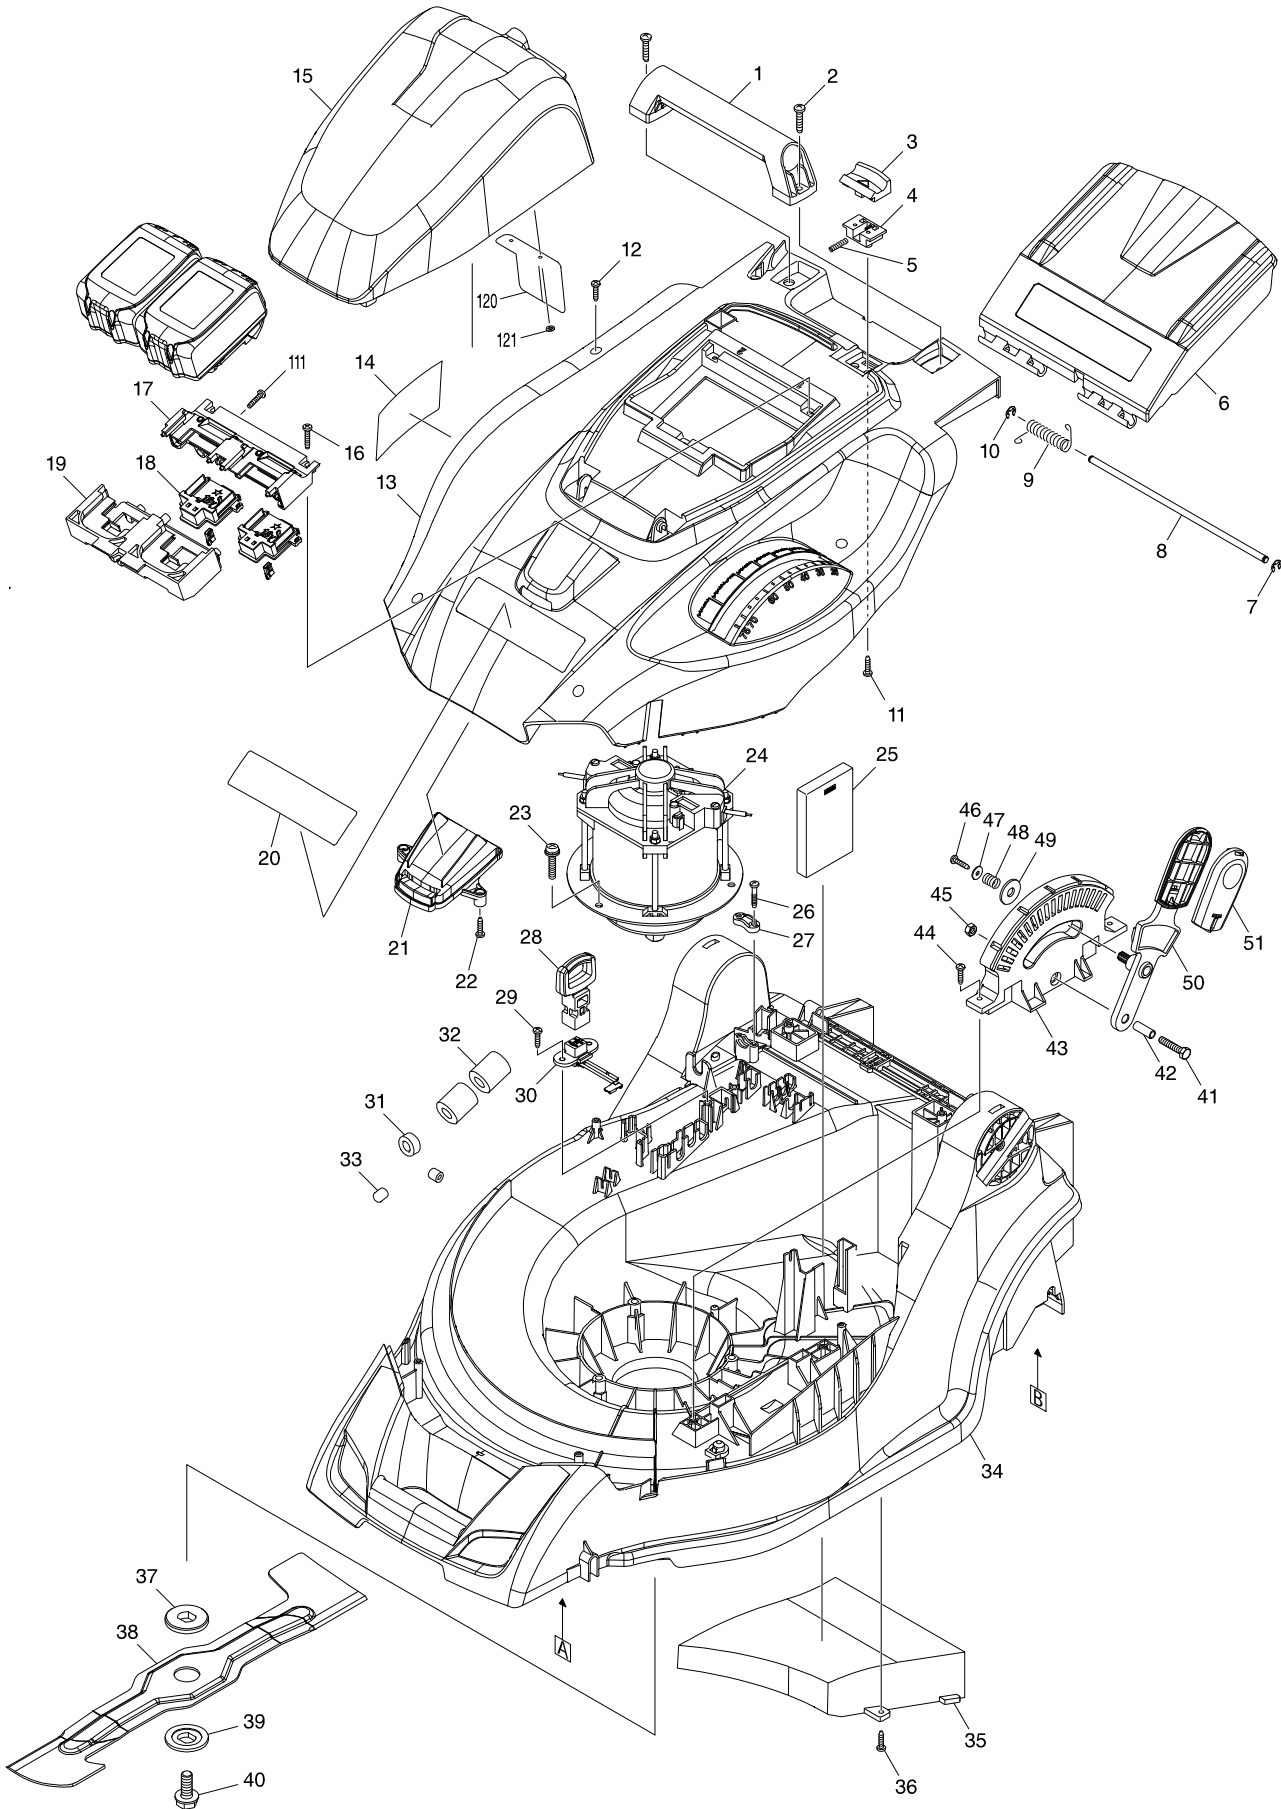

Model No. DLM431 430MM CORDLESS LAWN MOWER