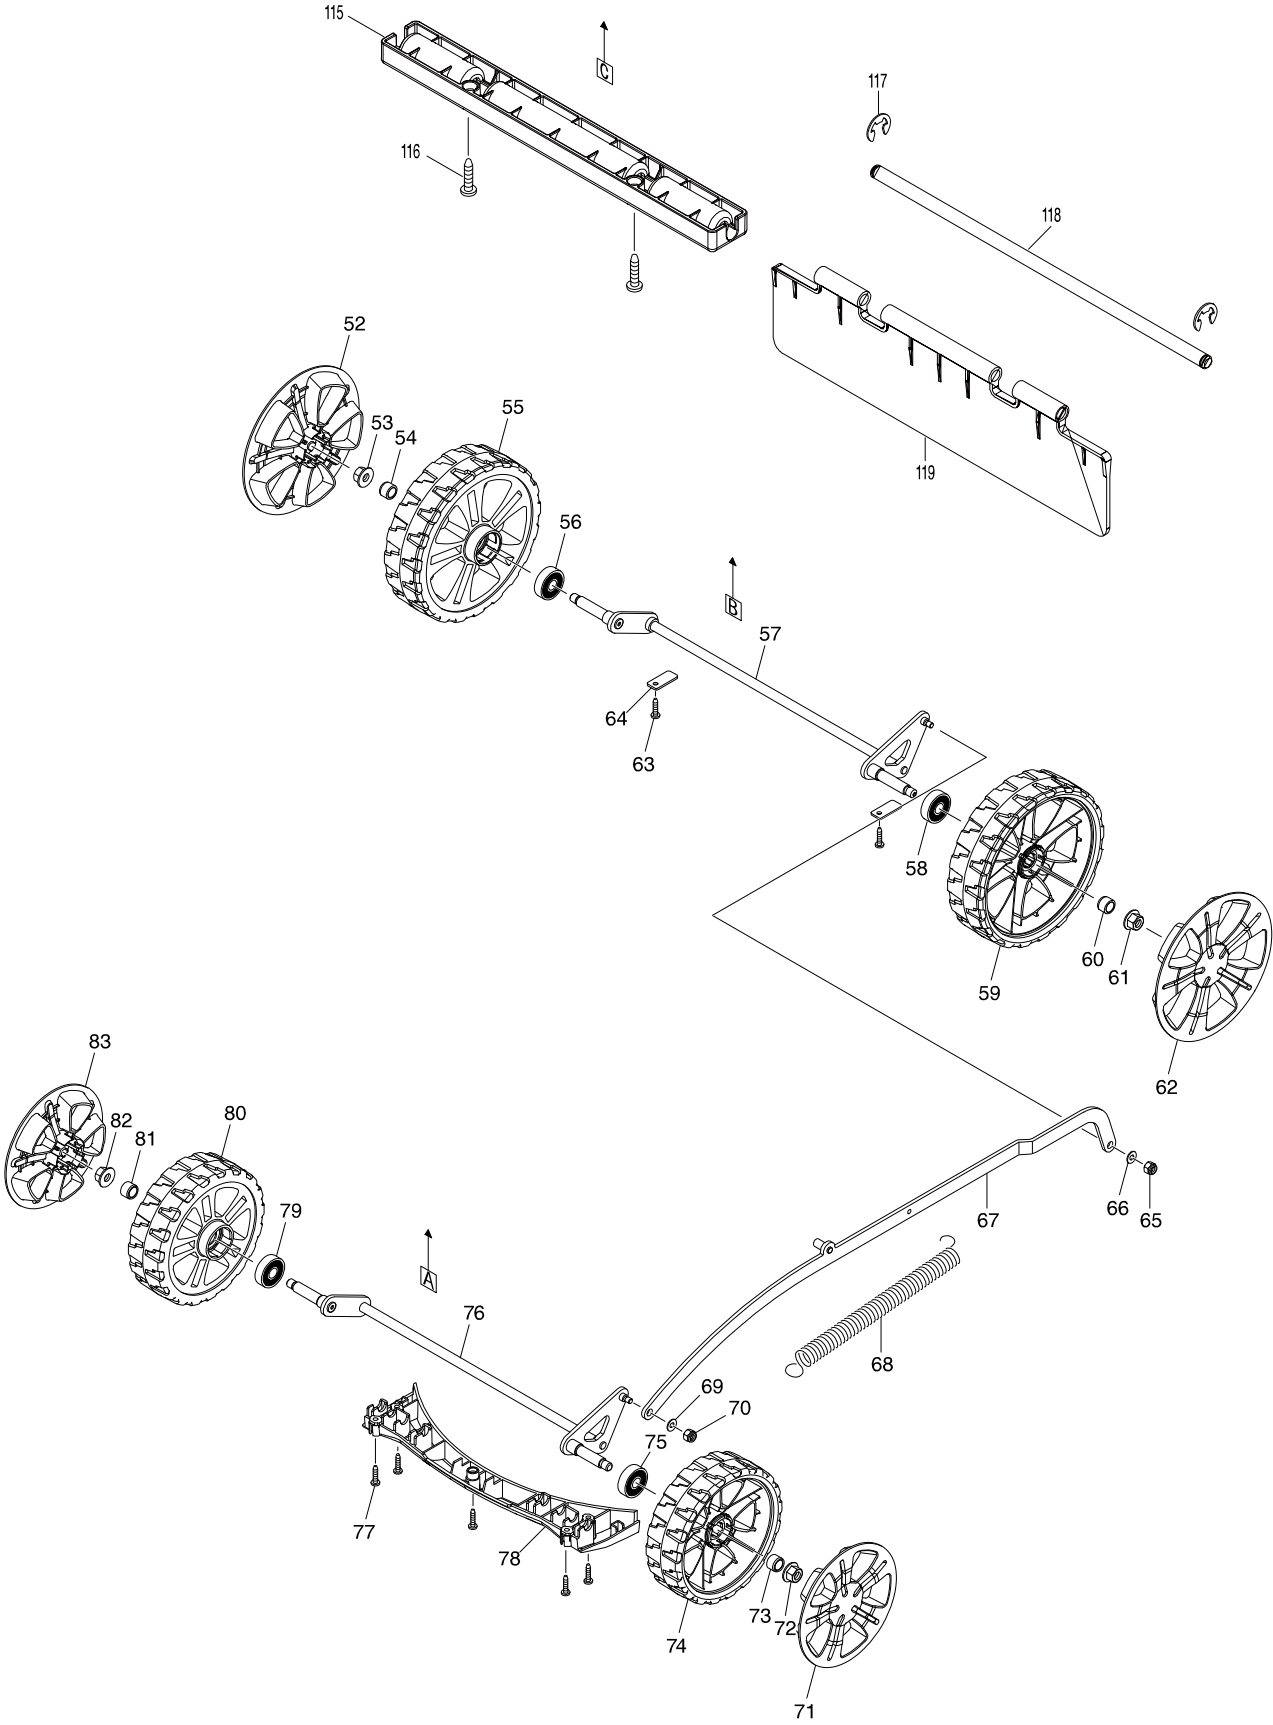

Model No. DLM431 430MM CORDLESS LAWN MOWER