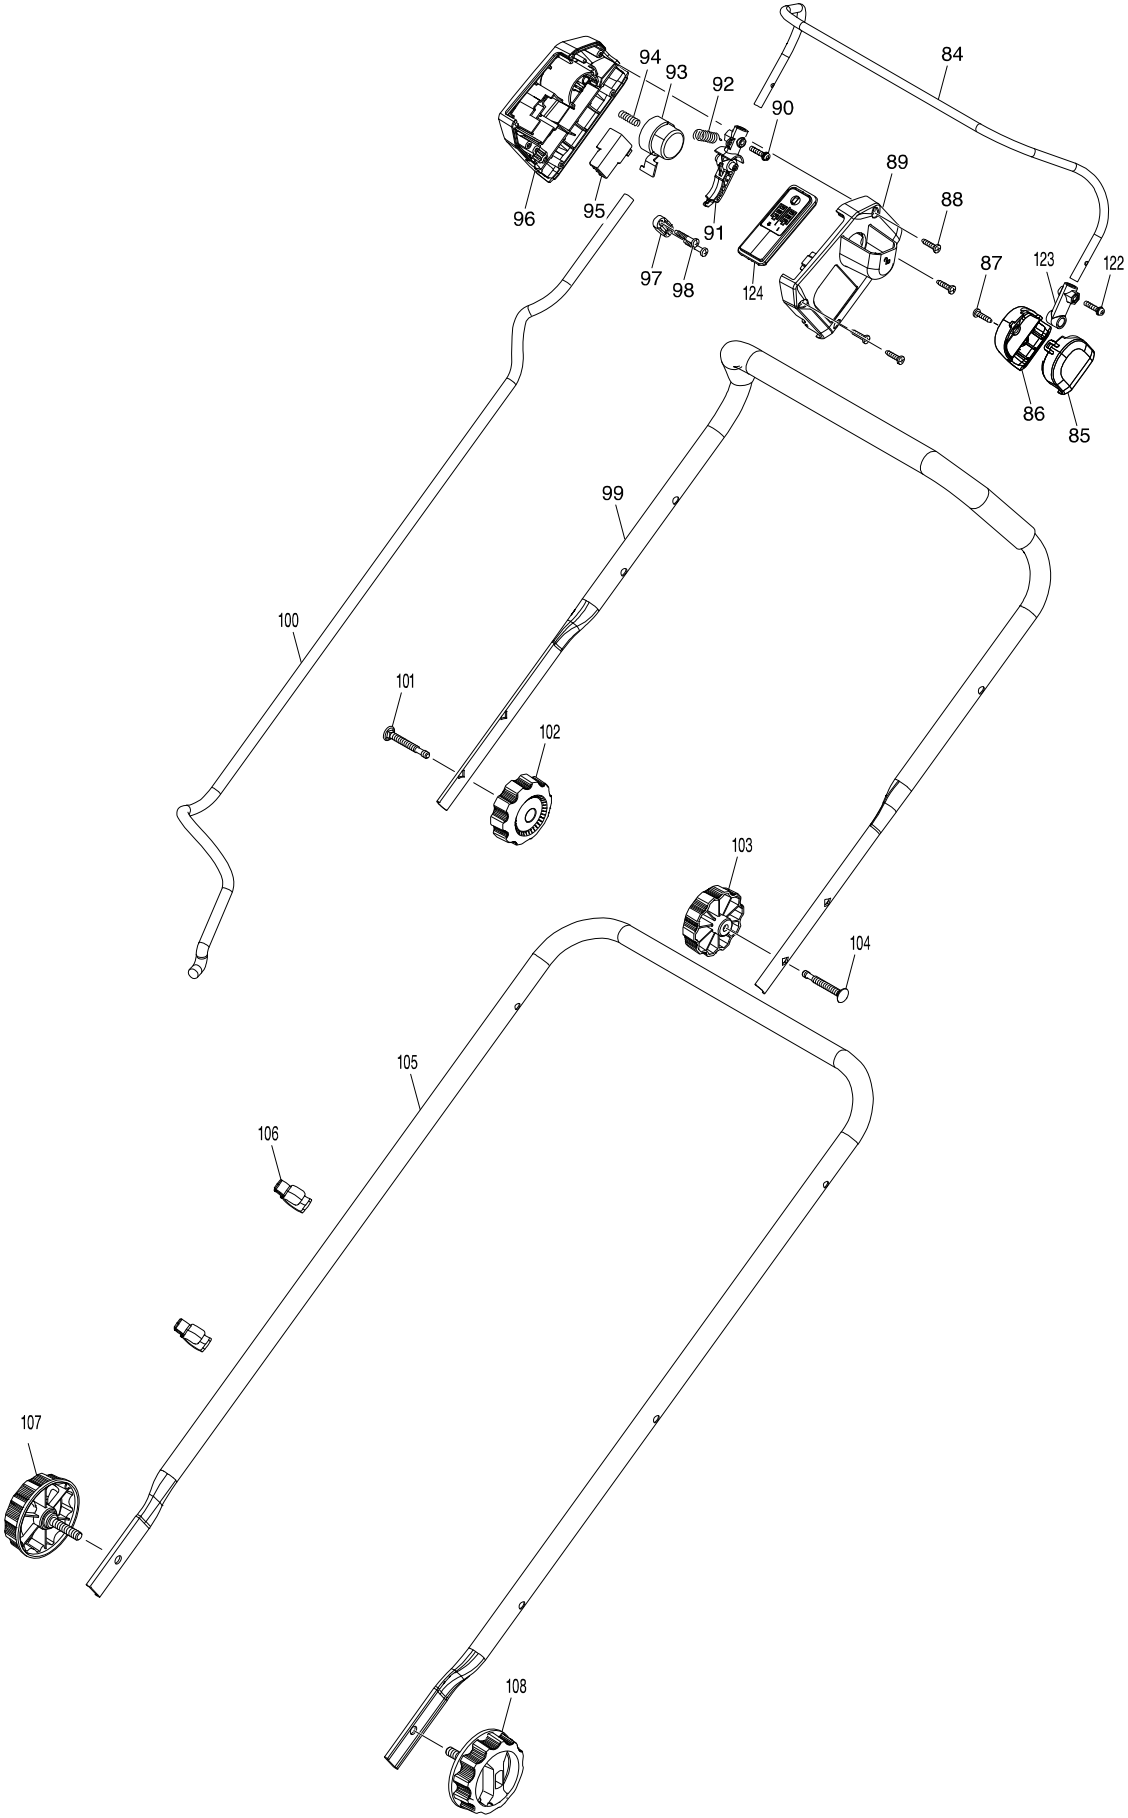

Model No. DLM431 430MM CORDLESS LAWN MOWER