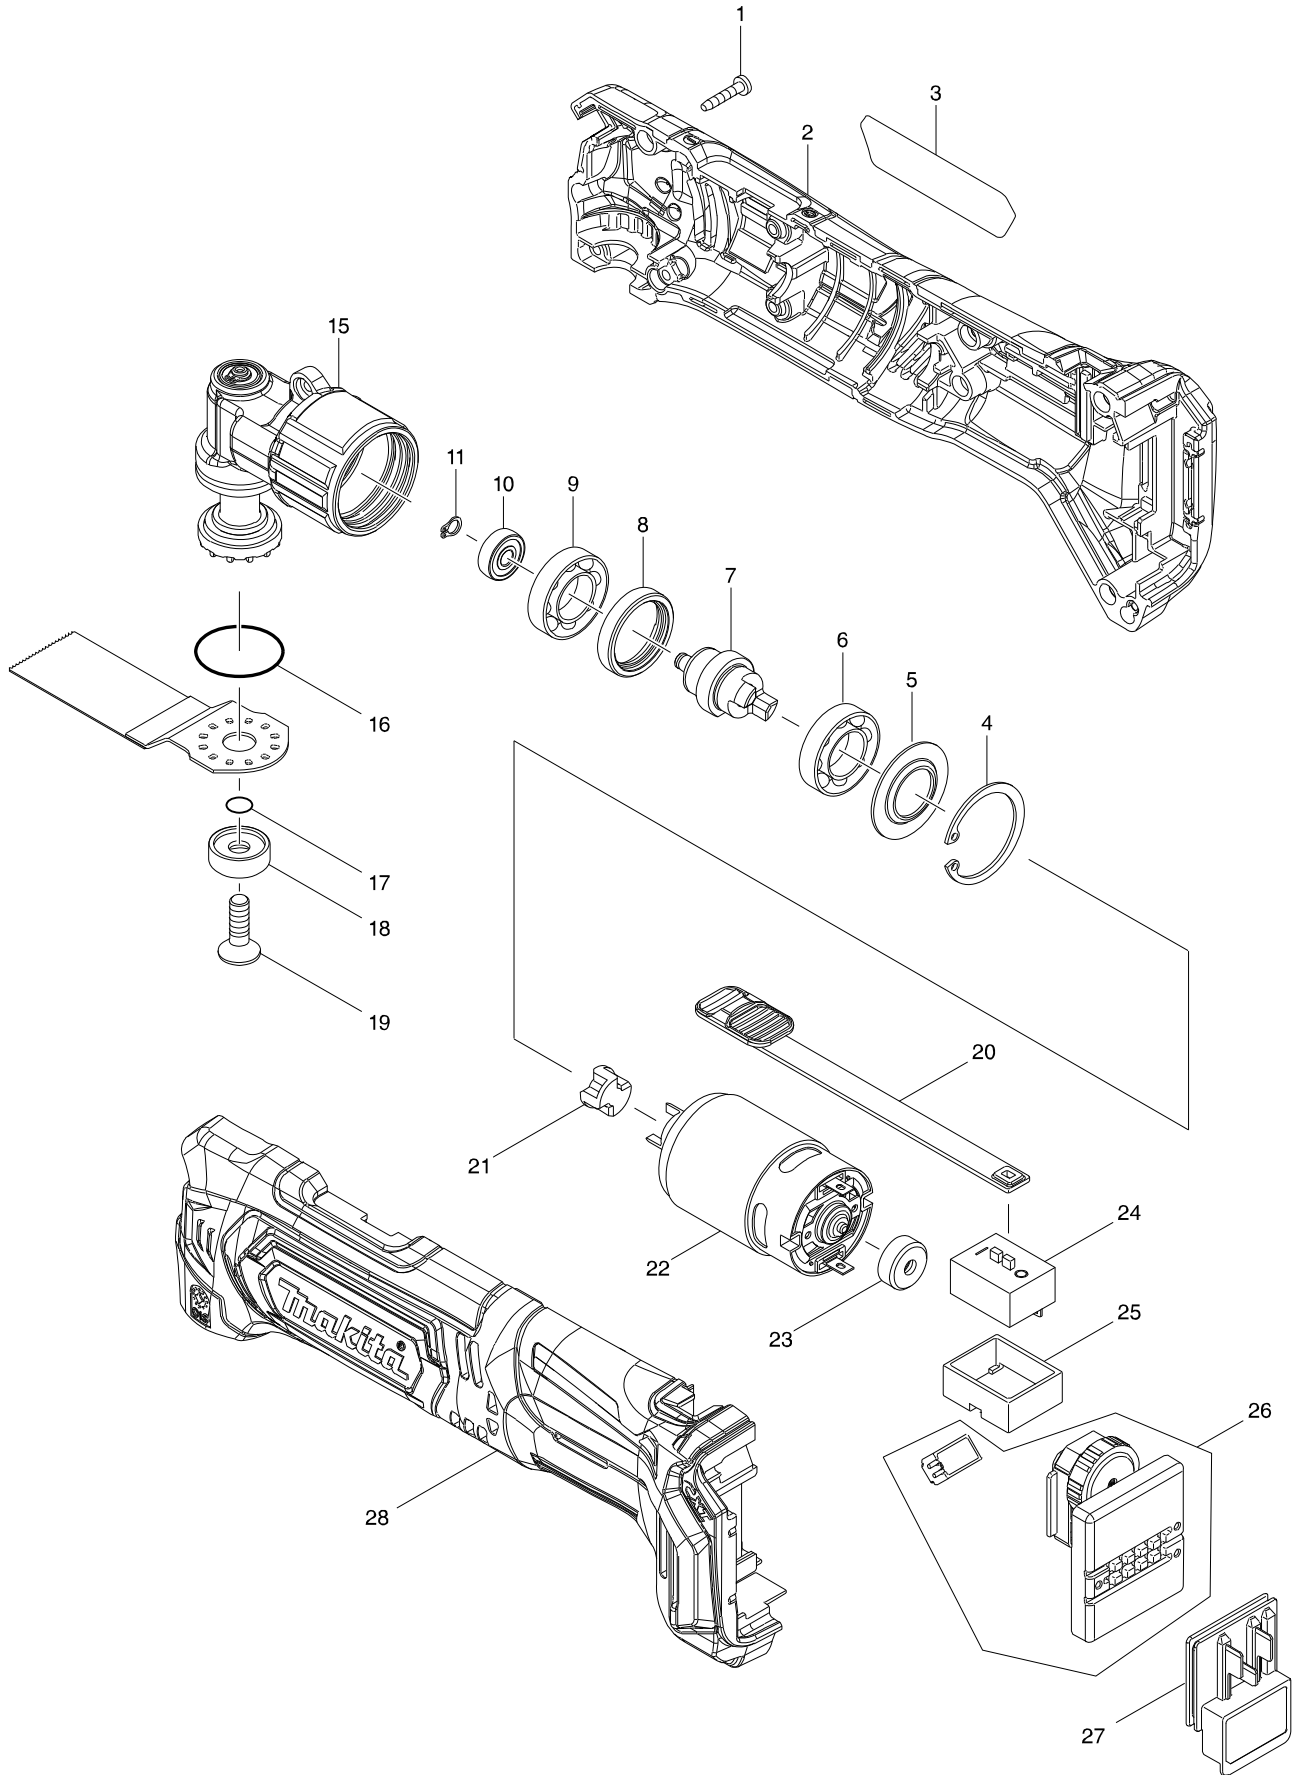

Model No. TM30D CORDLESS MULTI TOOL

Model No. TM30D CORDLESS MULTI TOOL

Item	Parts No.	Description	I/C	QTY	N/O	Opt. 1	Opt. 2	NOTE
001	266429-2	TAPPING SCREW 3X16		12				
002	183E32-3	MOTOR HOUSING SET		1				
C10	263039-6	RUBBER PIN 4		3				
C20	424859-5	CUSHION		2				
D10		INC. 28						
003	852E52-5	TM30D NAME PLATE		1				
004	962151-6	RETAINING RING R-32		1				
005	253368-5	WASHER 16		1				
006	210147-4	BALL BEARING 6902		1				
007	326719-6	CRANK SHAFT		1				
008	456788-4	SPACER 21		1				
009	210147-4	BALL BEARING 6902		1				
010	210144-0	SPHERE BEARING 505		1				
011	961008-8	RETAINING RING S-5		1				
015	144085-7	CRANK HOUSING COMPLETE		1				
016	213987-9	O-RING 25		1				
017	213021-5	O RING 5		1				
018	224455-7	OUTER FLANGE 22		1				
019	266783-4	HEX.SOCKET C.S.H.SCREW M6X20		1				
020	456791-5	SWITCH KNOB		1				
021	424833-3	SPACER		1				
022	629220-3	DC MOTOR		1				
023	424467-2	CAP		1				
024	651610-2	SWITCH		1				
025	424860-0	SWITCH COVER		1				
026	620522-0	CONTROLLER		1				
C10	620543-2	LED CIRCUIT		1				
027	644813-5	TERMINAL		1				
028	183E32-3	MOTOR HOUSING SET		1				
C10	263039-6	RUBBER PIN 4		3				
C20	424859-5	CUSHION		2				
D10		INC. 2						
A01	783233-9	HEX. WRENCH 5		1				
A02B	143644-4	PLASTIC CASE COMPLETE		1				
C10	162302-3	LATCH		2				
C20	838502-4	INNER TRAY		1				
A02C	143644-4	PLASTIC CASE COMPLETE		1				
C10	162302-3	LATCH		2				
C20	838502-4	INNER TRAY		1				
A03B	456128-6	BATTERY COVER		1				
A03C	456128-6	BATTERY COVER		1				
A04B	***DC10SB	DC10SB BATTERY CHARGER		1				
D10		COMPO-PARTS						
A04C	***DC10WD	DC10WD BATTERY CHARGER		1				
D10		COMPO-PARTS						
A05B	197396-9	BATTERY BL1021B SET		2				
A05C	197393-5	BATTERY BL1016 SET		2				