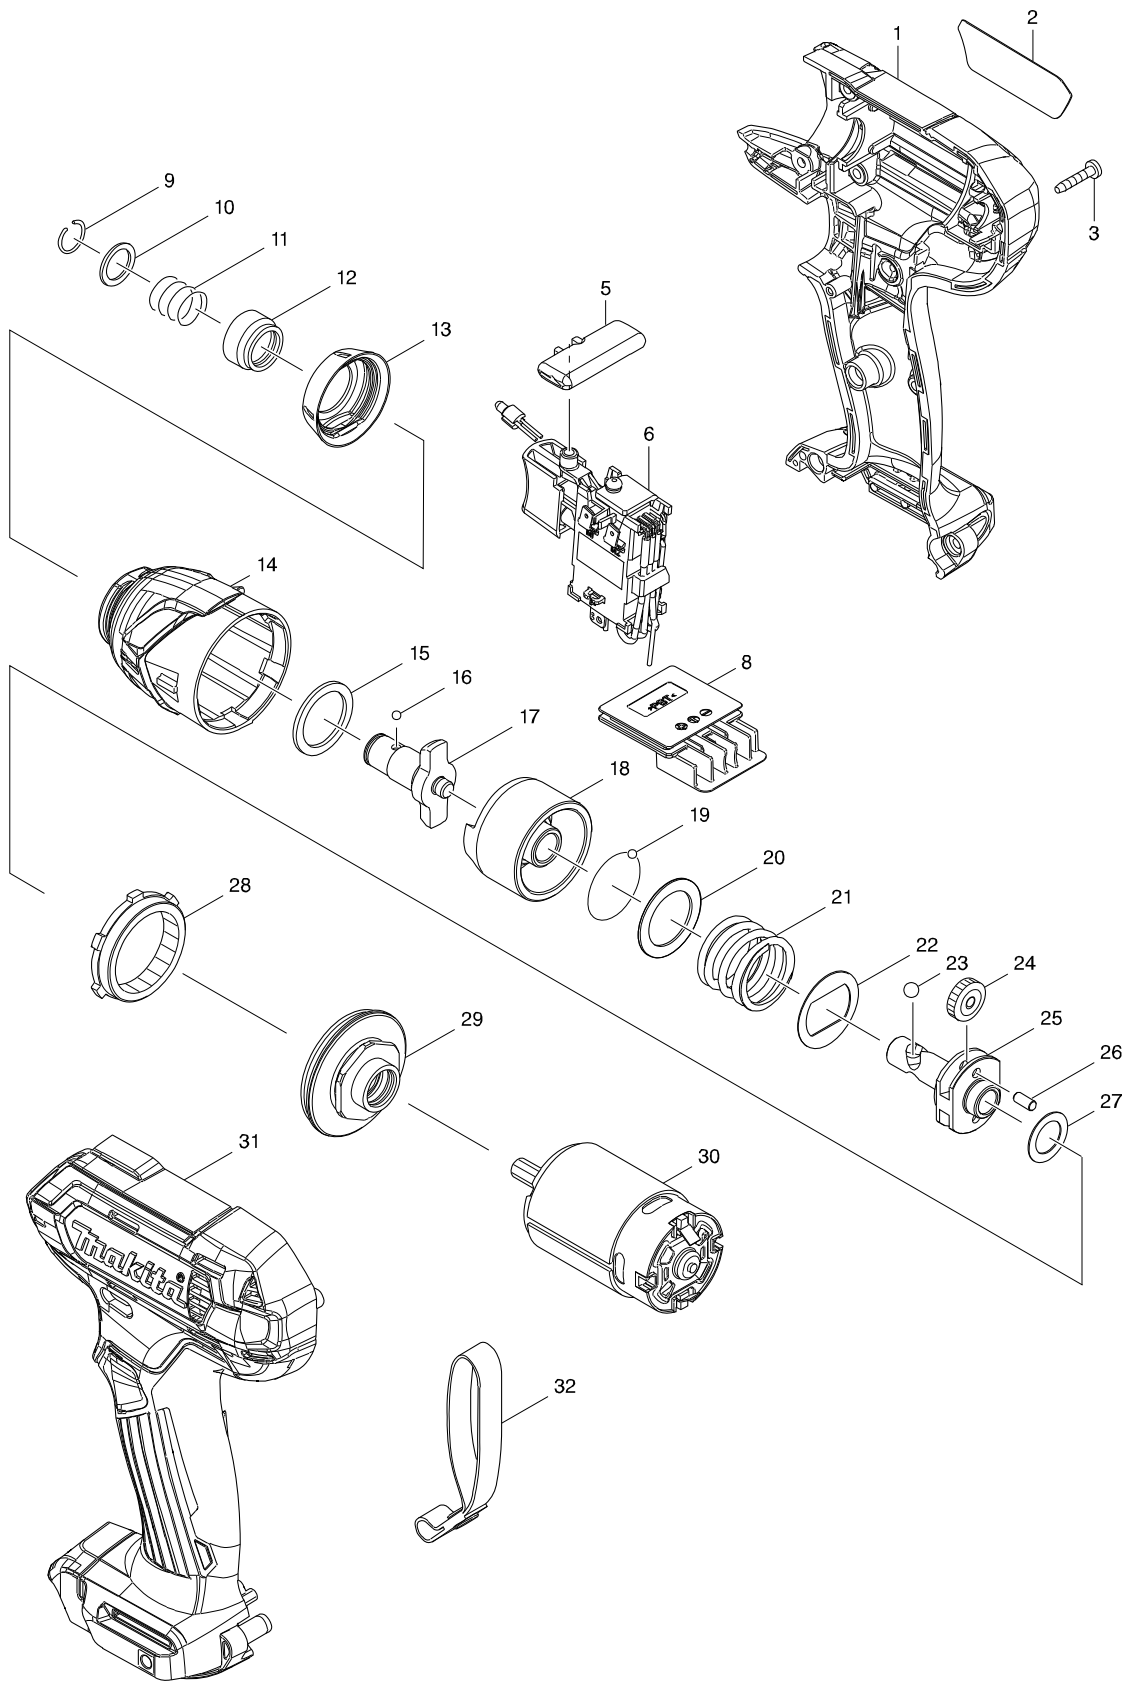

Model No. TD110D CORDLESS IMPACT DRIVER

Model No. TD110D CORDLESS IMPACT DRIVER

Item	Parts No.	Description	I/C	QTY	N/O	Opt. 1	Opt. 2	NOTE
001	183B49-8	HOUSING SET		1				
C10	252126-6	HEX. LOCKING NUT M4-7		2				
D10		INC. 31						
002	851G86-7	TD110D NAME PLATE		1				
003	266429-2	TAPPING SCREW 3X16		8				
005	456039-5	F/R CHANGE LEVER		1				
006	632F43-6	SWITCH UNIT		1				
C10	620463-0	LED CIRCUIT		1				
008	644813-5	TERMINAL		1				
009	231965-7	RING SPRING 10		1				
010	267143-3	FLAT WASHER 11		1				
011	233005-7	COMPRESSION SPRING 13		1				
012	324711-6	BIT SLEEVE		1				
013	424737-9	BUMPER		1				
014	143277-5	HAMMER CASE COMPLETE		1				
015	261140-1	NYLON WASHER 20		1				
016	216019-1	STEEL BALL 3		2				
017	324895-0	ANVIL M		1				
018	324894-2	HAMMER		1				
019	216019-1	STEEL BALL 3		24				
020	267380-9	FLAT WASHER 20		1				
021	234064-4	COMPRESSION SPRING 21		1				
022	267813-4	WASHER 21		1				
023	216002-8	STEEL BALL 4.8		2				
024	227213-0	SPUR GEAR 17		2				
025	324897-6	SPINDLE		1				
026	268217-3	PIN 3.5		2				
027	253052-2	FLAT WASHER 12		1				
028	227215-6	INTERNAL GEAR 43		1				
029	158671-8	BEARING BOX COMPLETE		1				
030	629163-9	DC MOTOR		1				
031	183B49-8	HOUSING SET		1				
C10	252126-6	HEX. LOCKING NUT M4-7		2				
D10		INC. 1						
A01	266622-8	+ TRUSS HEAD SCREW M4X12		1				
A02	346909-5	HOOK		1				
A03	784244-7	+ BIT 2-50		1				
A04A	456128-6	BATTERY COVER		1				
A04C	456128-6	BATTERY COVER		1				
A05A	***DC10WD	DC10WD BATTERY CHARGER		1				
D10		COMPO-PARTS						
A05C	***DC10WD	DC10WD BATTERY CHARGER		1				
D10		COMPO-PARTS						
A06A	197396-9	BATTERY BL1021B SET		2				
A06C	197393-5	BATTERY BL1016 SET		2				
A07A	821661-1	PLASTIC CARRYING CASE		1				
C10	417724-5	LATCH		2				
A07C	821661-1	PLASTIC CARRYING CASE		1				

Please order the parts with a part number.

Print Date 09/08/2016