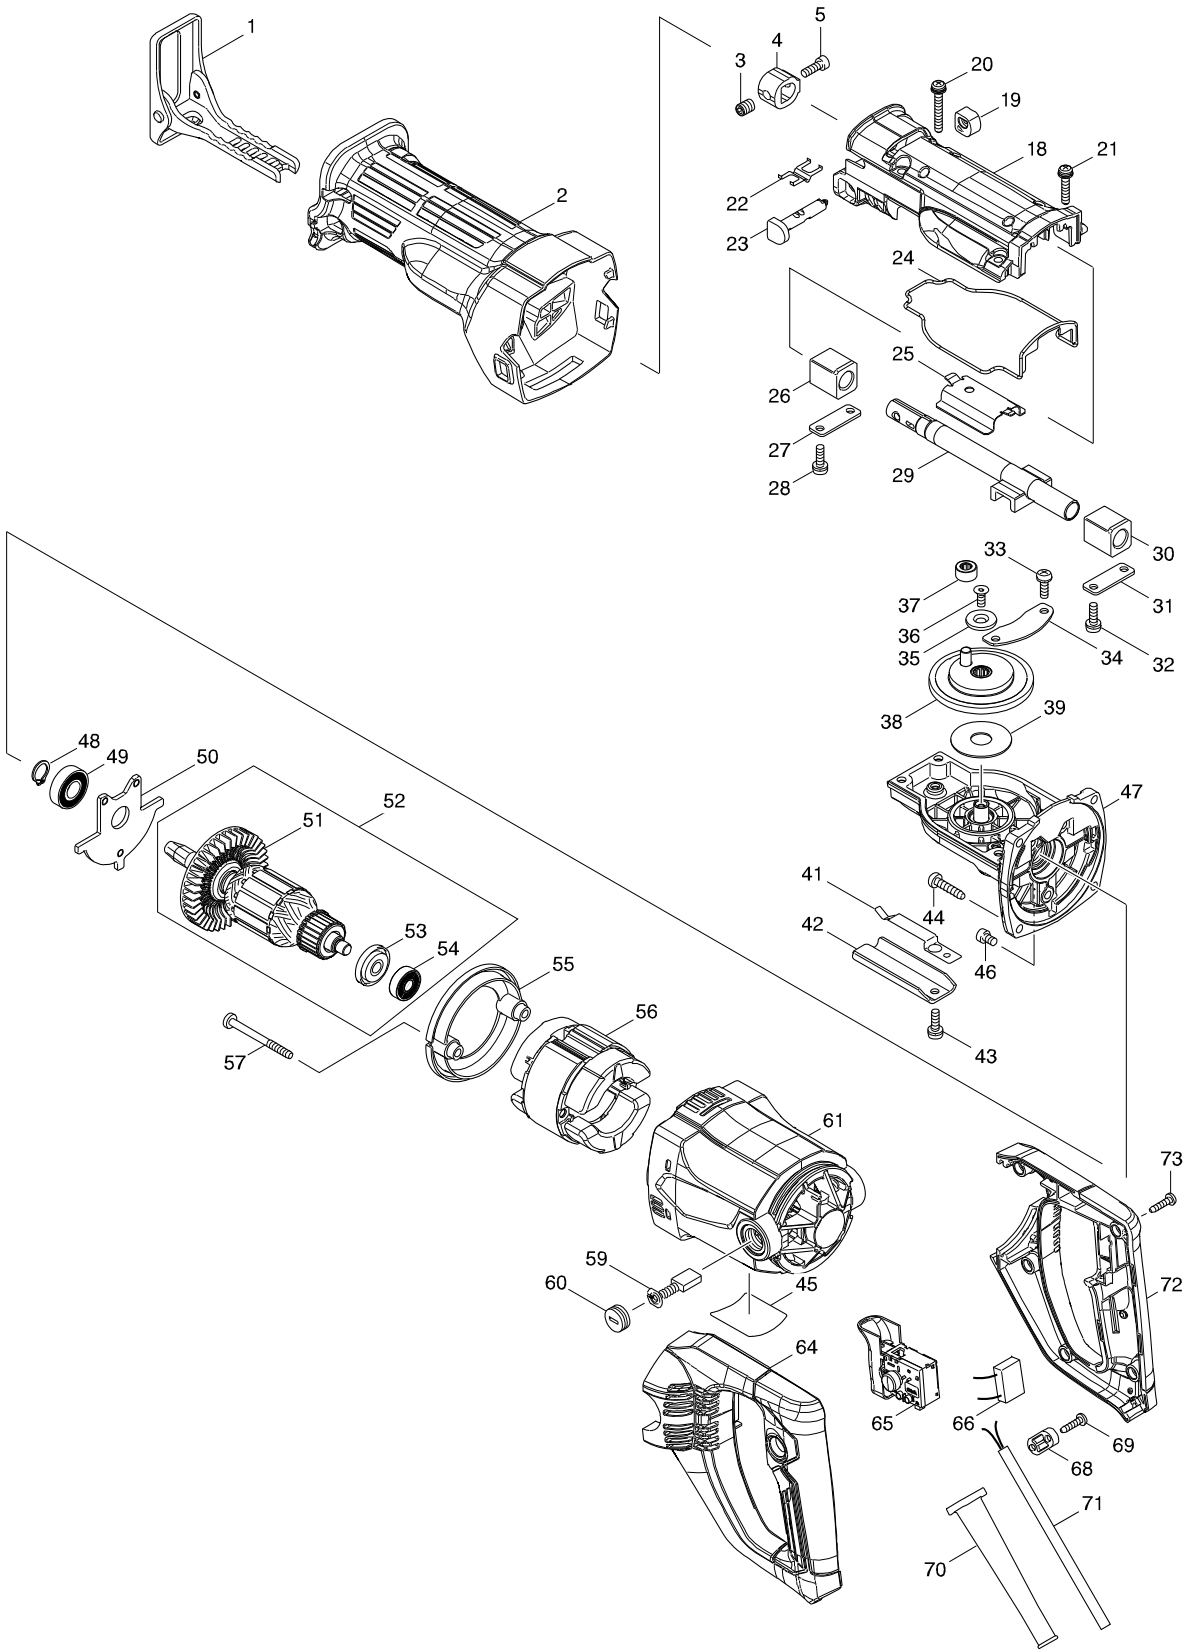

Model No. M4500 RECIPRO SAW

Model No. M4500 RECIPRO SAW

| Item | Parts No. | Description | I/C | QTY | N/O | Opt. 1 | Opt. 2 | NOTE |
|------|-----------|-------------------------------|-----|-----|-----|--------|--------|------|
| 001 | 163541-8 | SHOE | | 1 | | | | |
| 002 | 424588-0 | INSULATION COVER | | 1 | | | | |
| 003 | 266202-0 | H.SOCKET SET SCREW(HOLE)M8X10 | | 1 | | | | |
| 004 | 313075-3 | BLADE CLAMP | | 1 | | | | |
| 005 | 266090-5 | HEX. SOCKET HEAD BOLT M5X15 | | 1 | | | | |
| 018 | 142177-6 | GEAR HOUSING COVER COMPLETE | | 1 | | | | |
| C10 | 213151-2 | OIL SEAL 14 | | 1 | | | | |
| C20 | 213174-0 | X RING 14 | | 1 | | | | |
| 019 | 418806-6 | CAP | | 1 | | | | |
| 020 | 911258-5 | PAN HEAD SCREW M5X35 | | 2 | | | | |
| 021 | 911243-8 | PAN HEAD SCREW M5X25 | | 2 | | | | |
| 022 | 232221-8 | LEAF SPRING A | | 1 | | | | |
| 023 | 162236-0 | SHIFT BUTTON | | 1 | | | | |
| 024 | 424586-4 | SEAL RING | | 1 | | | | |
| 025 | 346714-0 | SLIDE PLATE | | 1 | | | | |
| 026 | 214169-6 | PLANE BEARING 14 | | 1 | | | | |
| 027 | 341462-6 | PLATE | | 1 | | | | |
| 028 | 911225-0 | PAN HEAD SCREW M5X16 | | 2 | | | | |
| 029 | 168821-7 | SLIDER | | 1 | | | | |
| 030 | 214169-6 | PLANE BEARING 14 | | 1 | | | | |
| 031 | 341462-6 | PLATE | | 1 | | | | |
| 032 | 911225-0 | PAN HEAD SCREW M5X16 | | 2 | | | | |
| 033 | 911225-0 | PAN HEAD SCREW M5X16 | | 2 | | | | |
| 034 | 346715-8 | GEAR PLATE | | 1 | | | | |
| 035 | 267475-8 | FLAT WASHER 6 | | 1 | | | | |
| 036 | 251969-3 | HEX. SOCKET HEAD BOLT M5X12 | | 1 | | | | |
| 037 | 212959-1 | NEEDLE BEARING 708 | | 1 | | | | |
| 038 | 142176-8 | GEAR COMPLETE | | 1 | | | | |
| 039 | 267474-0 | FLAT WASHER 14 | | 1 | | | | |
| 041 | 232222-6 | LEAF SPRING B | | 1 | | | | |
| 042 | 346713-2 | SHOE GUIDE | | 1 | | | | |
| 043 | 911225-0 | PAN HEAD SCREW M5X16 | | 1 | | | | |
| 044 | 266459-3 | TAPPING SCREW 5X25 | | 4 | | | | |
| 045 | 852C68-8 | M4500 NAME PLATE | | 1 | | | | |
| 046 | 265530-0 | HEX.SOCKET HEAD BOLT M5X8 | | 3 | | | | |
| 047 | 142178-4 | GEAR HOUSING COMPLETE | | 1 | | | | |
| C10 | 931302-2 | HEX. NUT M6 | | 1 | | | | |
| C20 | 941151-9 | FLAT WASHER 6 | | 1 | | | | |
| 048 | 961052-5 | RETAINING RING S-12 | | 1 | | | | |
| 049 | 210107-6 | BALL BEARING 6001ZZ | | 1 | | | | |
| 050 | 285737-2 | BEARING RETAINER | | 1 | | | | |
| 051 | 241863-7 | FAN 70 | | 1 | | | | |
| 052 | 513899-9 | ARMATURE ASS'Y 240V | | 1 | | | | |
| D10 | | INC. 51,53,54 | | | | | | |
| 053 | 681644-1 | INSULATION WASHER | | 1 | | | | |
| 054 | 210046-0 | BALL BEARING 608ZZ | | 1 | | | | |
| 055 | 454596-7 | BAFFLE PLATE | | 1 | | | | |
| 056 | 594629-7 | FIELD ASS'Y 220-240V | | 1 | | | | |