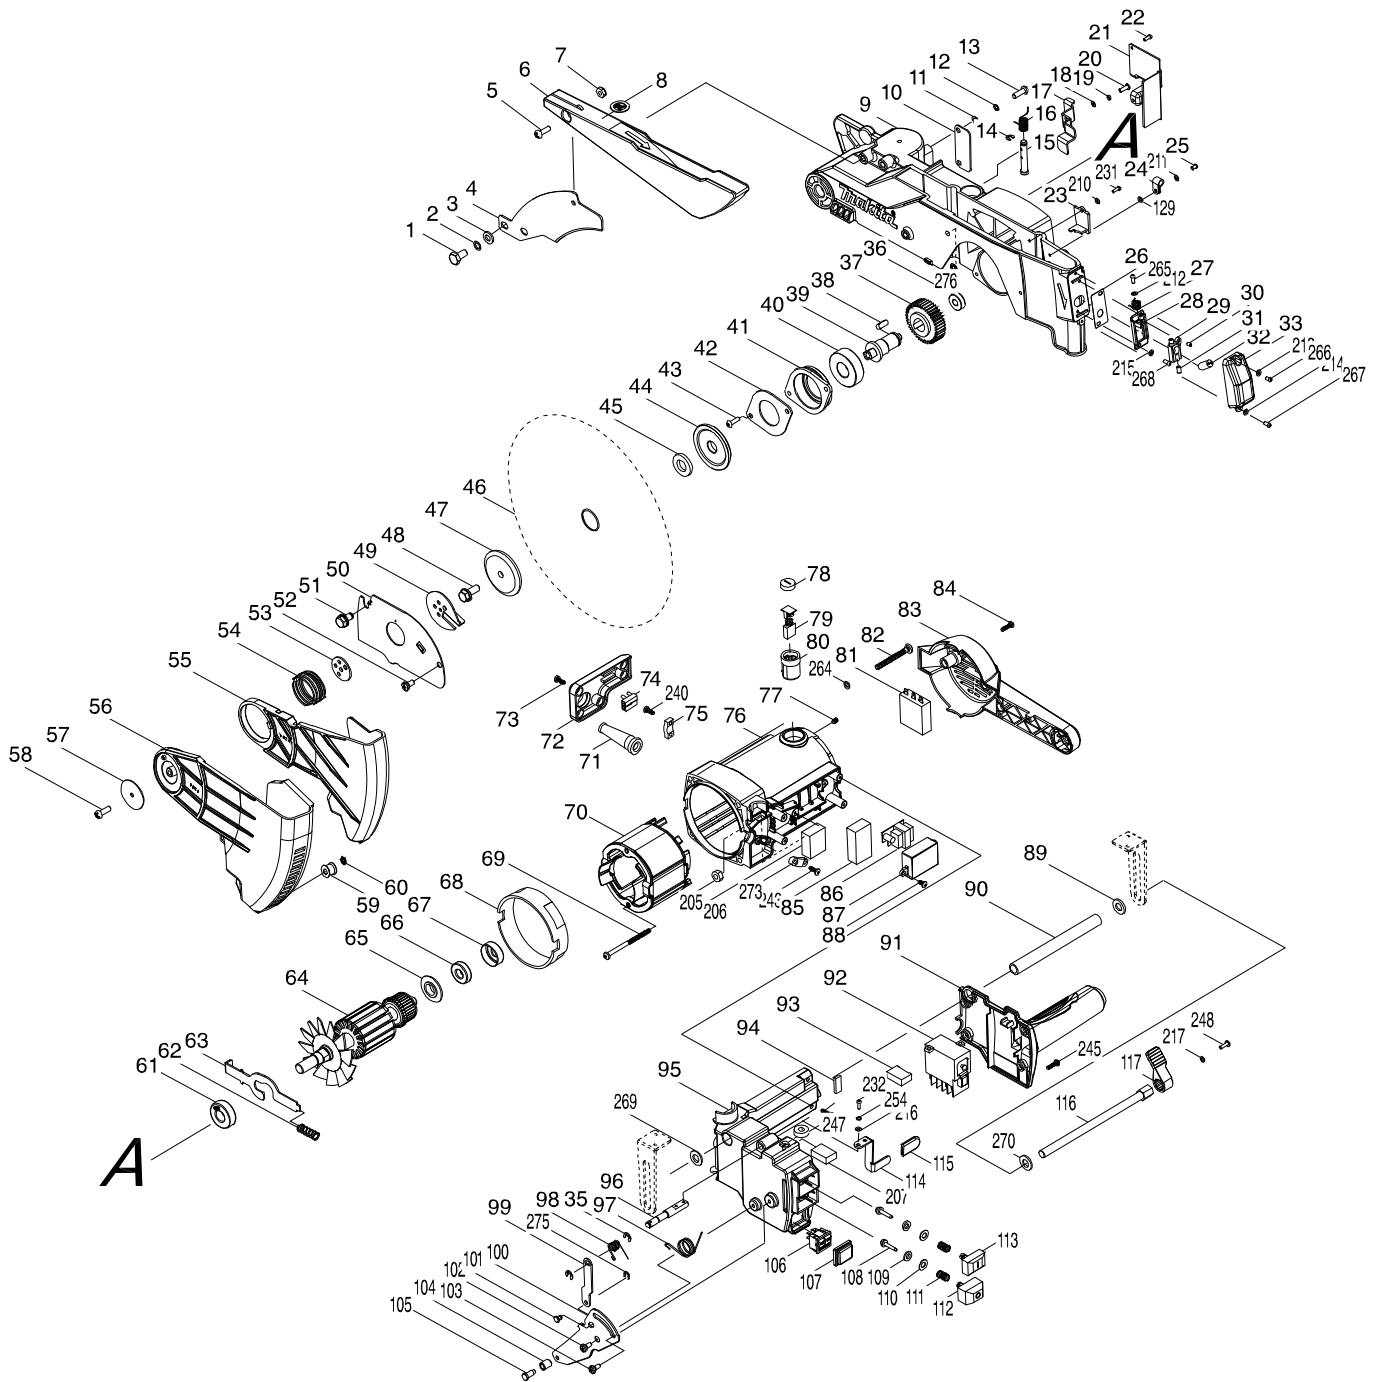

Model No. LH1200FL 305MM TABLE TOP MITER SAW