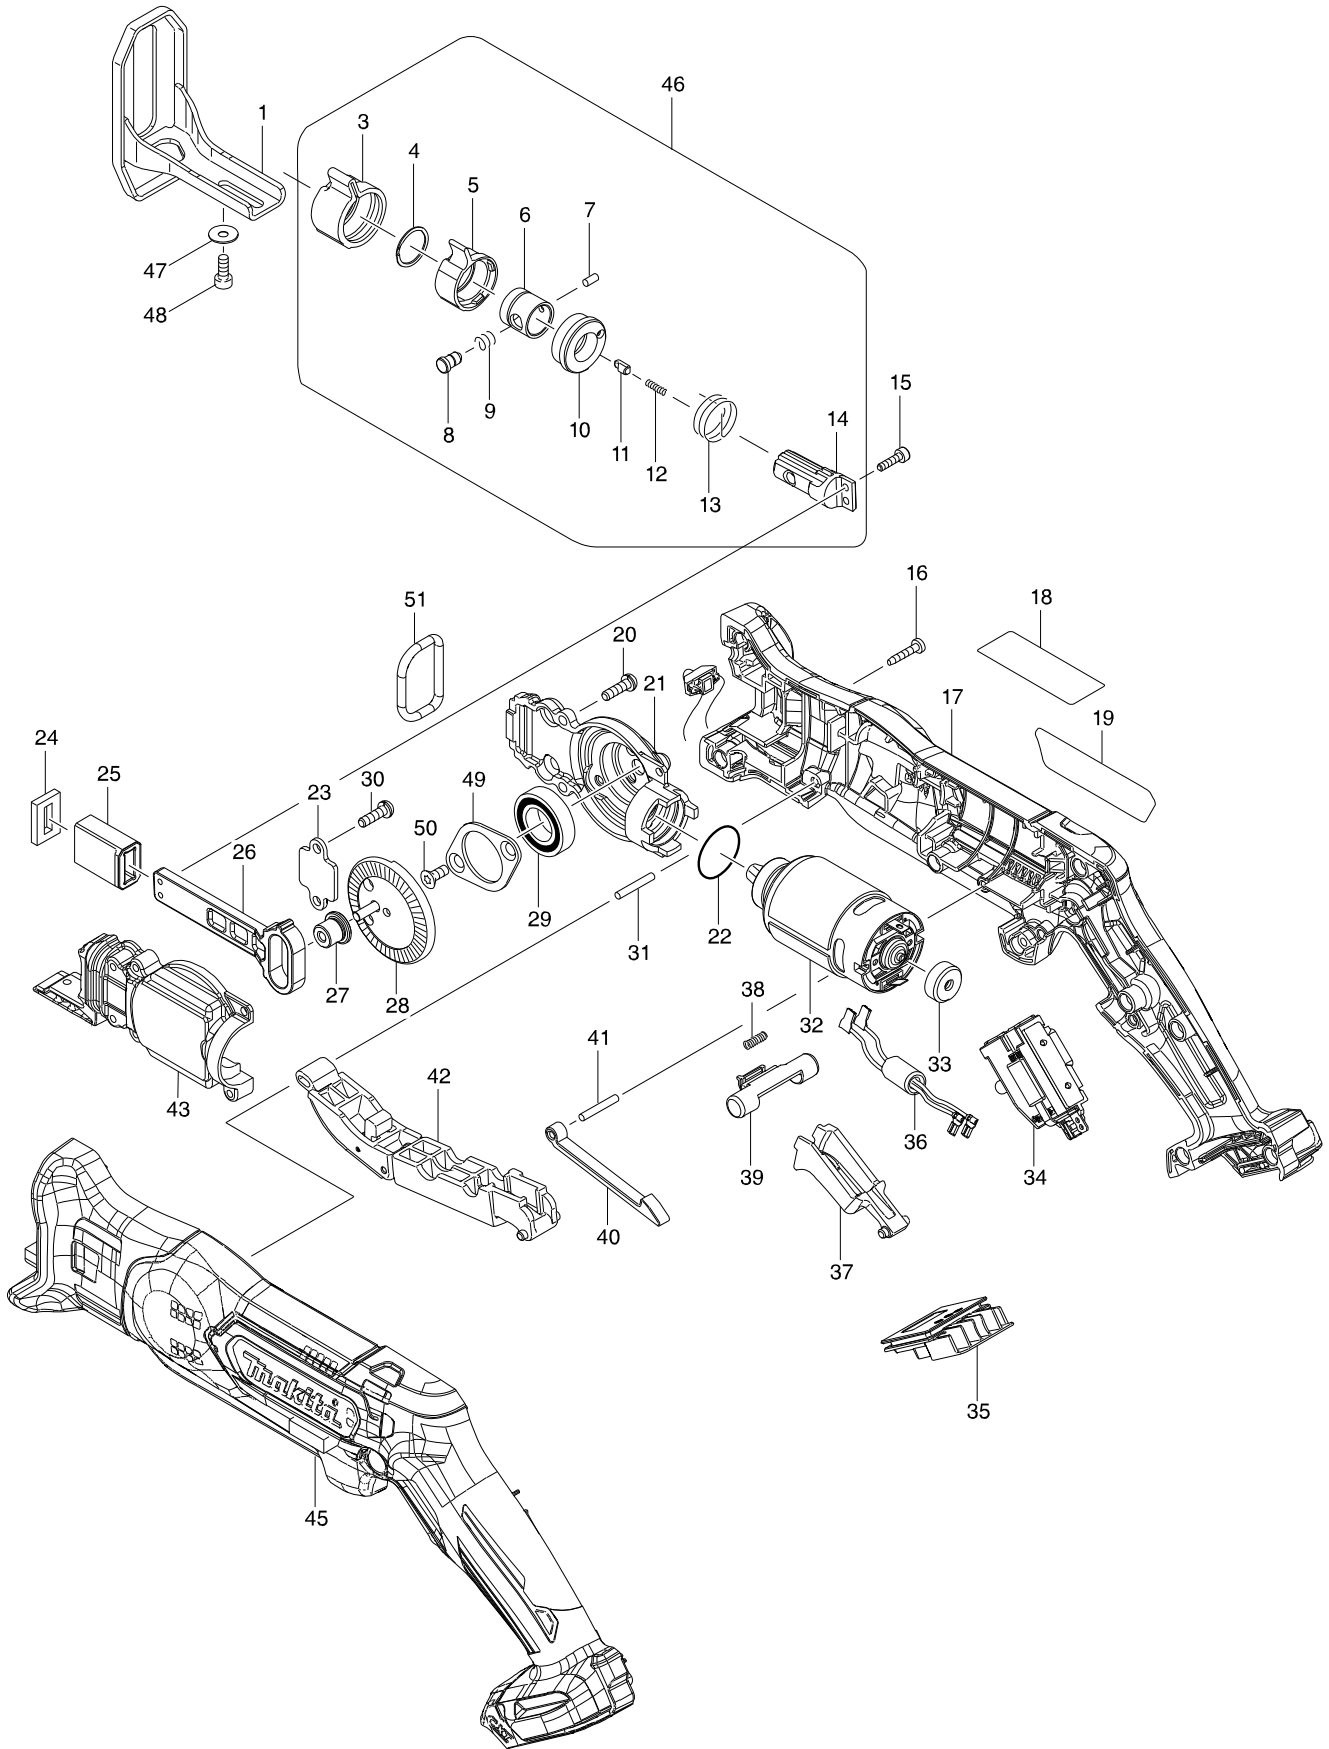

Model No. JR103D CORDLESS RECIPRO SAW

Model No. JR103D CORDLESS RECIPRO SAW

Item	Parts No.	Description	I/C	QTY	N/O	Opt. 1	Opt. 2	NOTE
001	165740-8	SHOE		1				
003	424466-4	PROTECTOR		1				
004	257981-1	RETAINING RING (EXT)16		1				
005	310496-0	DRIVING SLEEVE		1				
006	331963-2	GUIDE SLEEVE		1				
007	268094-3	PIN 3		1				
008	256492-3	SHOULDER PIN 5		1				
009	233345-3	COMPRESSION SPRING 6		1				
010	453071-0	CONNECTING SLEEVE		1				
011	310495-2	PUSH PIN		1				
012	233025-1	COMPRESSION SPRING 2		1				
013	233594-2	TORTION SPRING 17		1				
014	326113-2	BLADE GUIDE		1				
015	265910-0	HEX. SOCKET HEAD BOLT M3X12		2				
016	266429-2	TAPPING SCREW 3X16		10				
017	183C31-3	HOUSING SET		1				
C10	263002-9	RUBBER PIN 4		3				
D10		INC. 45						
019	851H90-2	JR103D NAME PLATE		1				
020	266747-8	PAN HEAD SCREW M4X14 WITH WM		3				
021	319060-4	GEAR HOUSING		1				
022	213961-7	O RING 22		1				
023	346525-3	PLATE		1				
024	443185-3	FELT SEAL		1				
025	313220-0	SLIDER GUIDE		1				
026	313271-3	SLIDER		1				
027	313270-5	COLLARED SLEEVE 4		1				
028	142284-5	GEAR COMPLETE		1				
029	211242-3	BALL BEARING 6902ZZ		1				
030	266747-8	PAN HEAD SCREW M4X14 WITH WM		2				
031	256158-5	PIN 3		1				
032	629165-5	DC MOTOR		1				
033	424467-2	CAP		1				
034	632F47-8	SWITCH UNIT		1				
C10	620447-8	LED CIRCUIT		1				
035	644813-5	TERMINAL		1				
037	453072-8	SWITCH LEVER R		1				
038	233438-6	COMPRESSION SPRING 4		1				
039	454661-2	LOCK OFF LEVER R		1				
040	313219-5	LINK		1				
041	256158-5	PIN 3		1				
042	141128-6	SWITCH LEVER F COMPLETE		1				
043	319061-2	GEAR HOUSING COVER		1				
045	183C31-3	HOUSING SET		1				
C10	263002-9	RUBBER PIN 4		3				
D10		INC. 17						
046	126201-3	BLADE CLAMP ASSEMBLY		1				
D10		INC. 3-14						