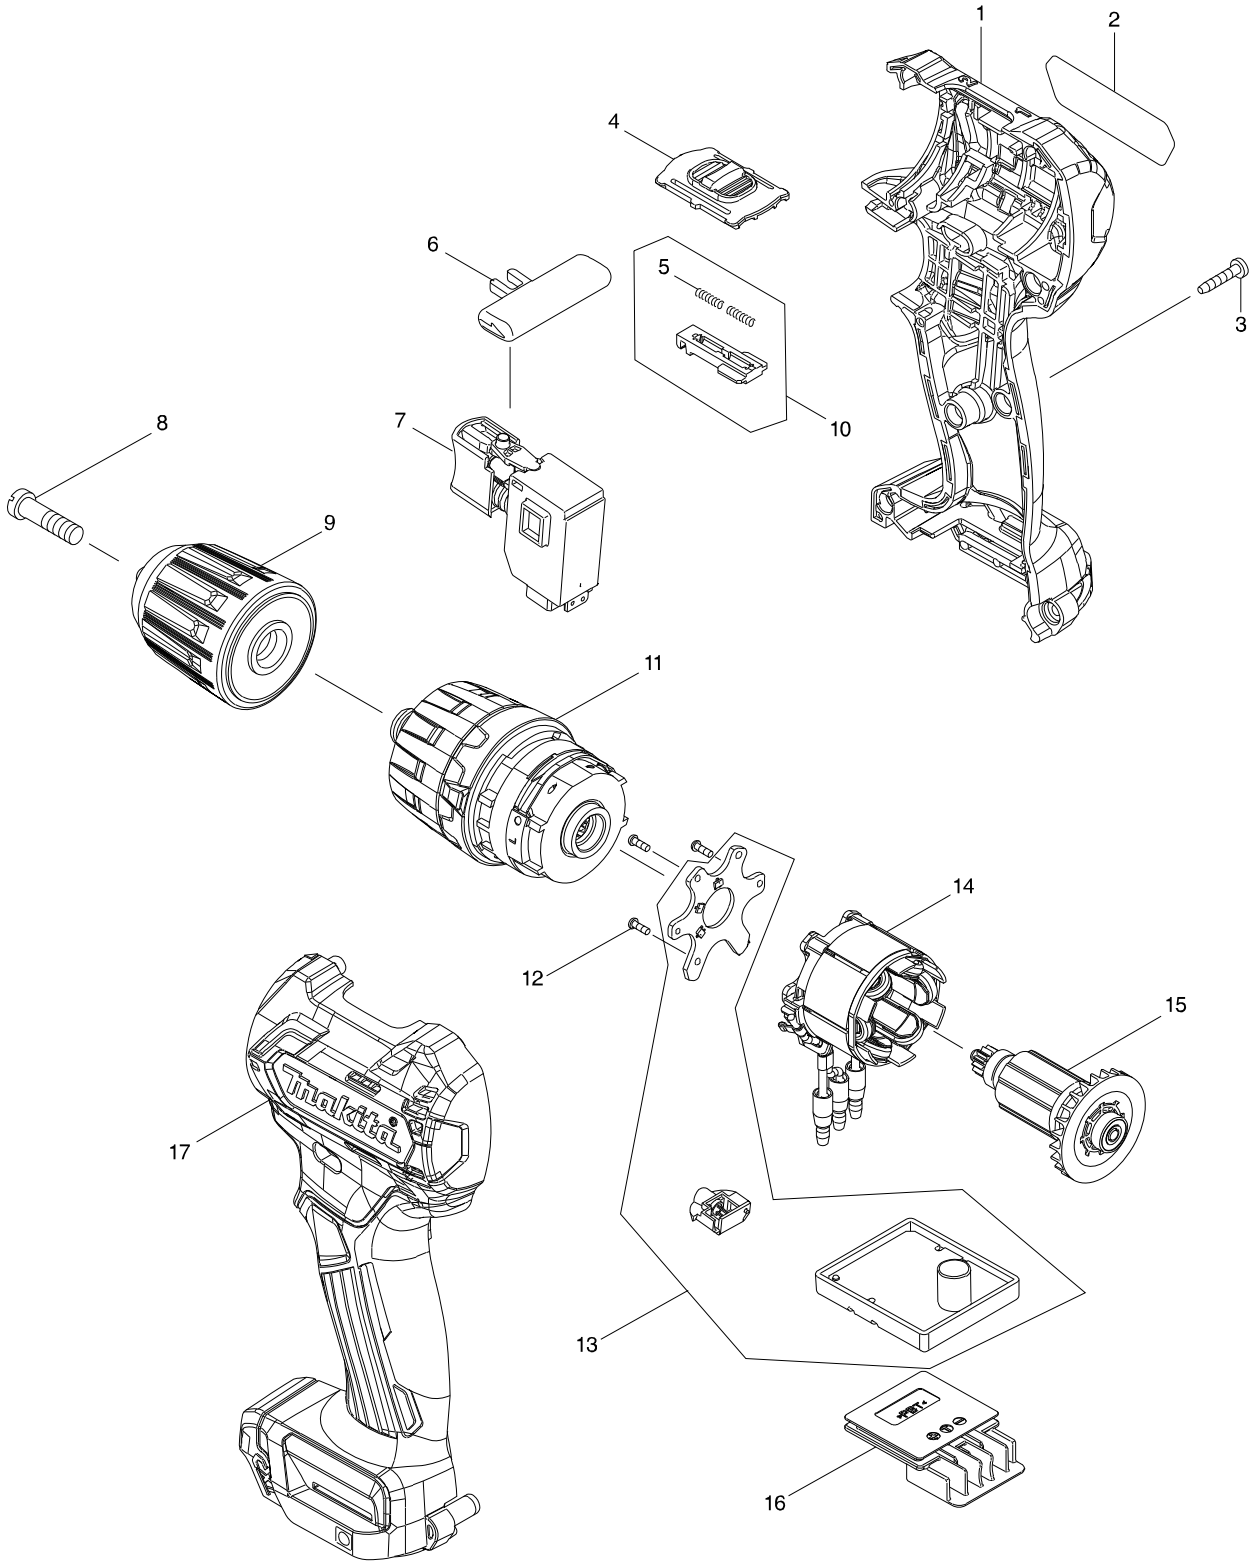

Model No. HP332D CORDLESS HAMMER DRIVER DRILL

Model No. HP332D CORDLESS HAMMER DRIVER DRILL

Item	Parts No.	Description	I/C	QTY	N/O	Opt. 1	Opt. 2	NOTE
001	183C34-7	HOUSING SET		1				
D10		INC. 17						
002	851T70-0	HP332D NAME PLATE		1				
003	266429-2	TAPPING SCREW 3X16		8				
004	456532-9	SPEED CHANGE LEVER		1				
005	233025-1	COMPRESSION SPRING 2		2				
006	419041-9	F/R CHANGE LEVER		1				
007	650689-0	SWITCH C3JW-2B		1				
008	251468-5	- FLAT HEAD SCREW M6X22		1				
009	763238-5	KEYLESS DRILL CHUCK 10		1				
010	123587-6	CHANGE LEVER ASS'Y		1				
D10		INC. 5						
011	123548-6	GEAR ASSEMBLY		1	*			
011-1	123761-6	GEAR ASSEMBLY	O	1	*			
011-2	123867-0	GEAR ASSEMBLY	O	1				
012	266490-9	TAPPING SCREW PT 2X6		3				
013	620487-6	CONTROLLER		1	*			
013-1	620487-6	CONTROLLER	O	1				
C10	620553-9	LED CIRCUIT		1				
014	629178-6	STATOR		1				
015	619393-0	ROTOR		1	*			
015-1	619410-6	ROTOR	O	1				
016	644813-5	TERMINAL		1				
017	183C34-7	HOUSING SET		1				
D10		INC. 1						
A01	251314-2	+ SCREW M4X12		1				
A02	346909-5	HOOK		1				
A03	784244-7	+ BIT 2-50		1				
A04B	456128-6	BATTERY COVER		1				
A05B	***DC10WD	DC10WD BATTERY CHARGER		1				
D10		COMPO-PARTS						
A06B	197393-5	BATTERY BL1016 SET		2				
A07B	821661-1	PLASTIC CARRYING CASE		1				
C10	417724-5	LATCH		2				