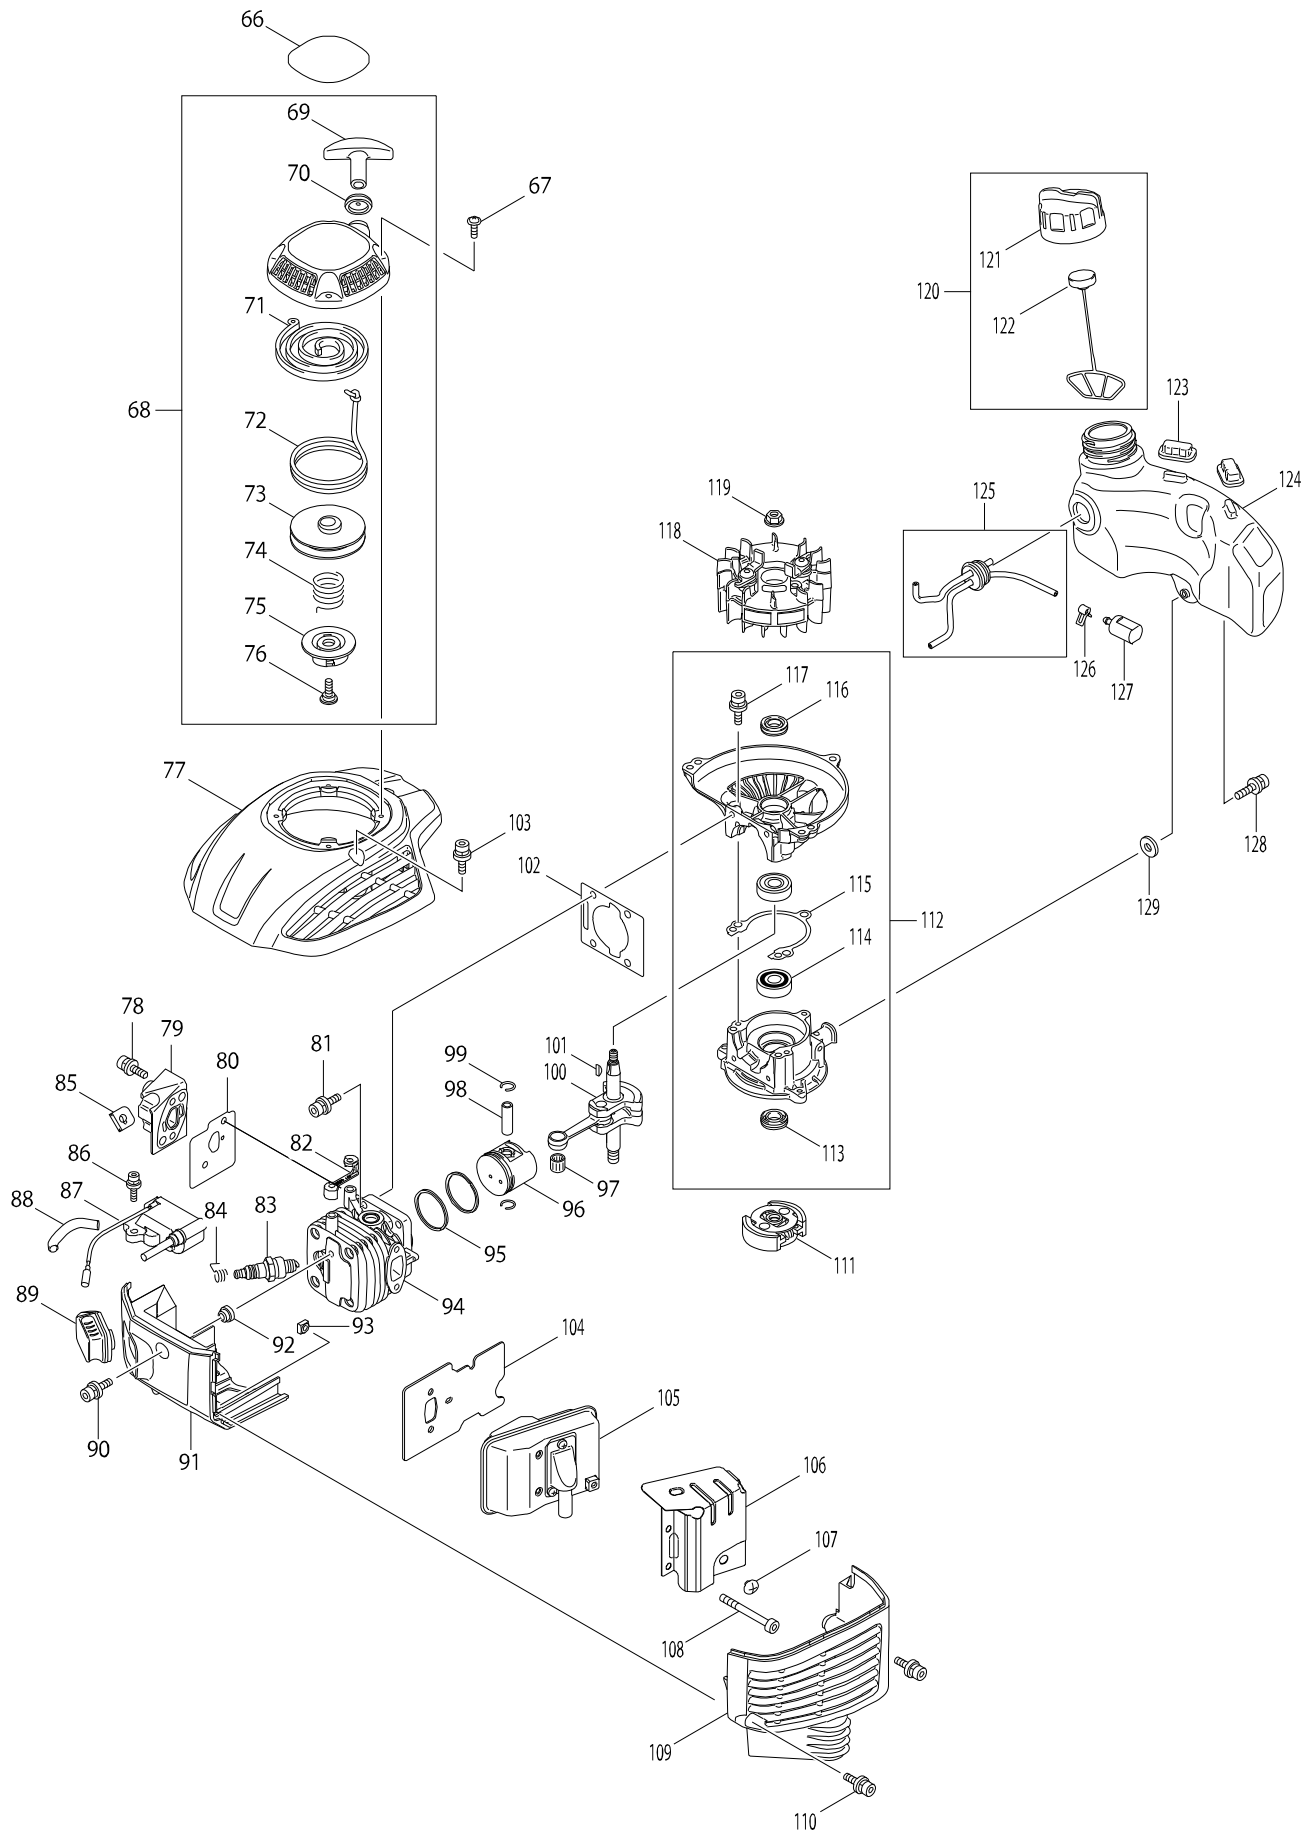

Model No. EH7500W PETROL HEDGE TRIMMER