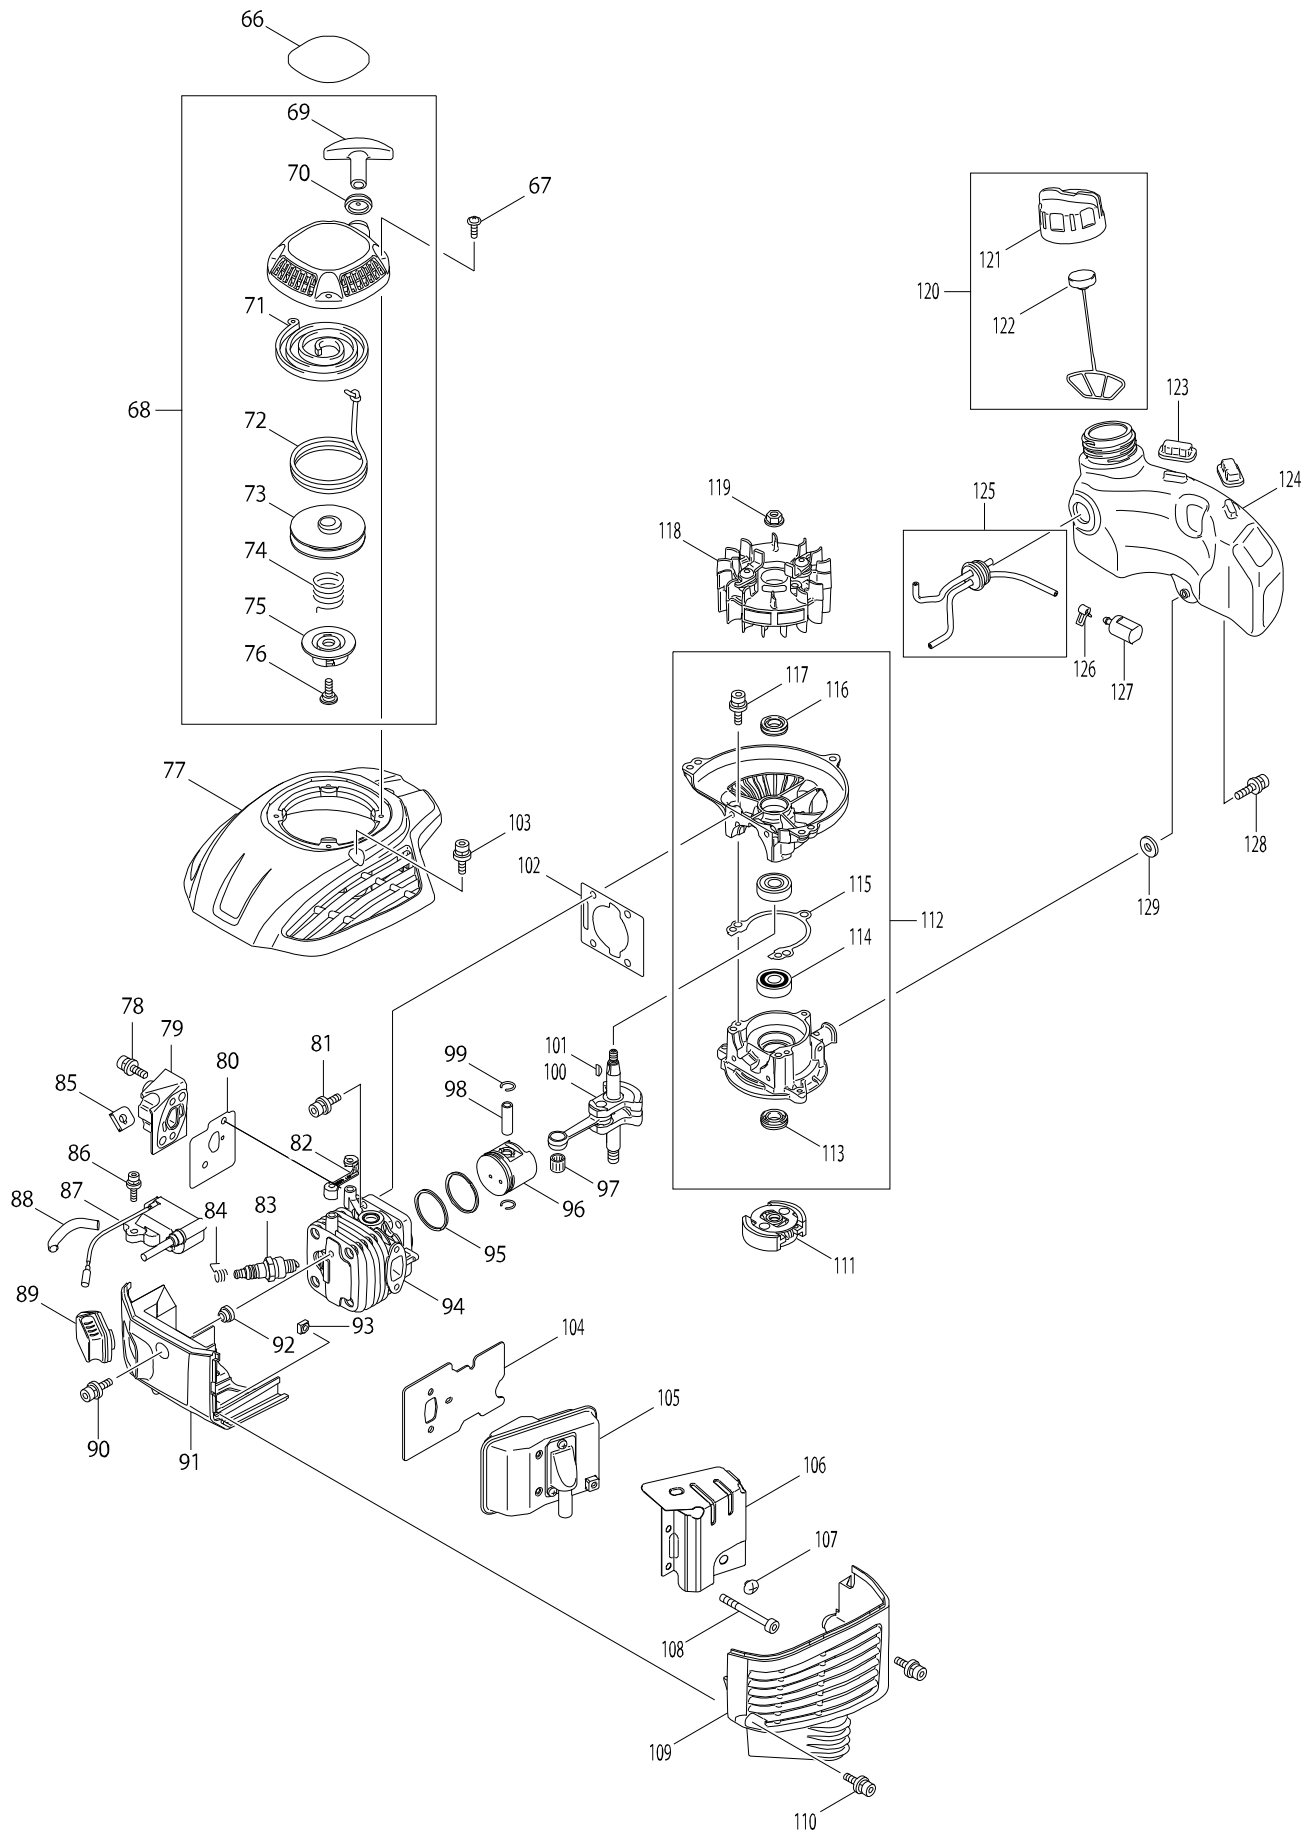

Model No. EH5000W PETROL HEDGE TRIMMER