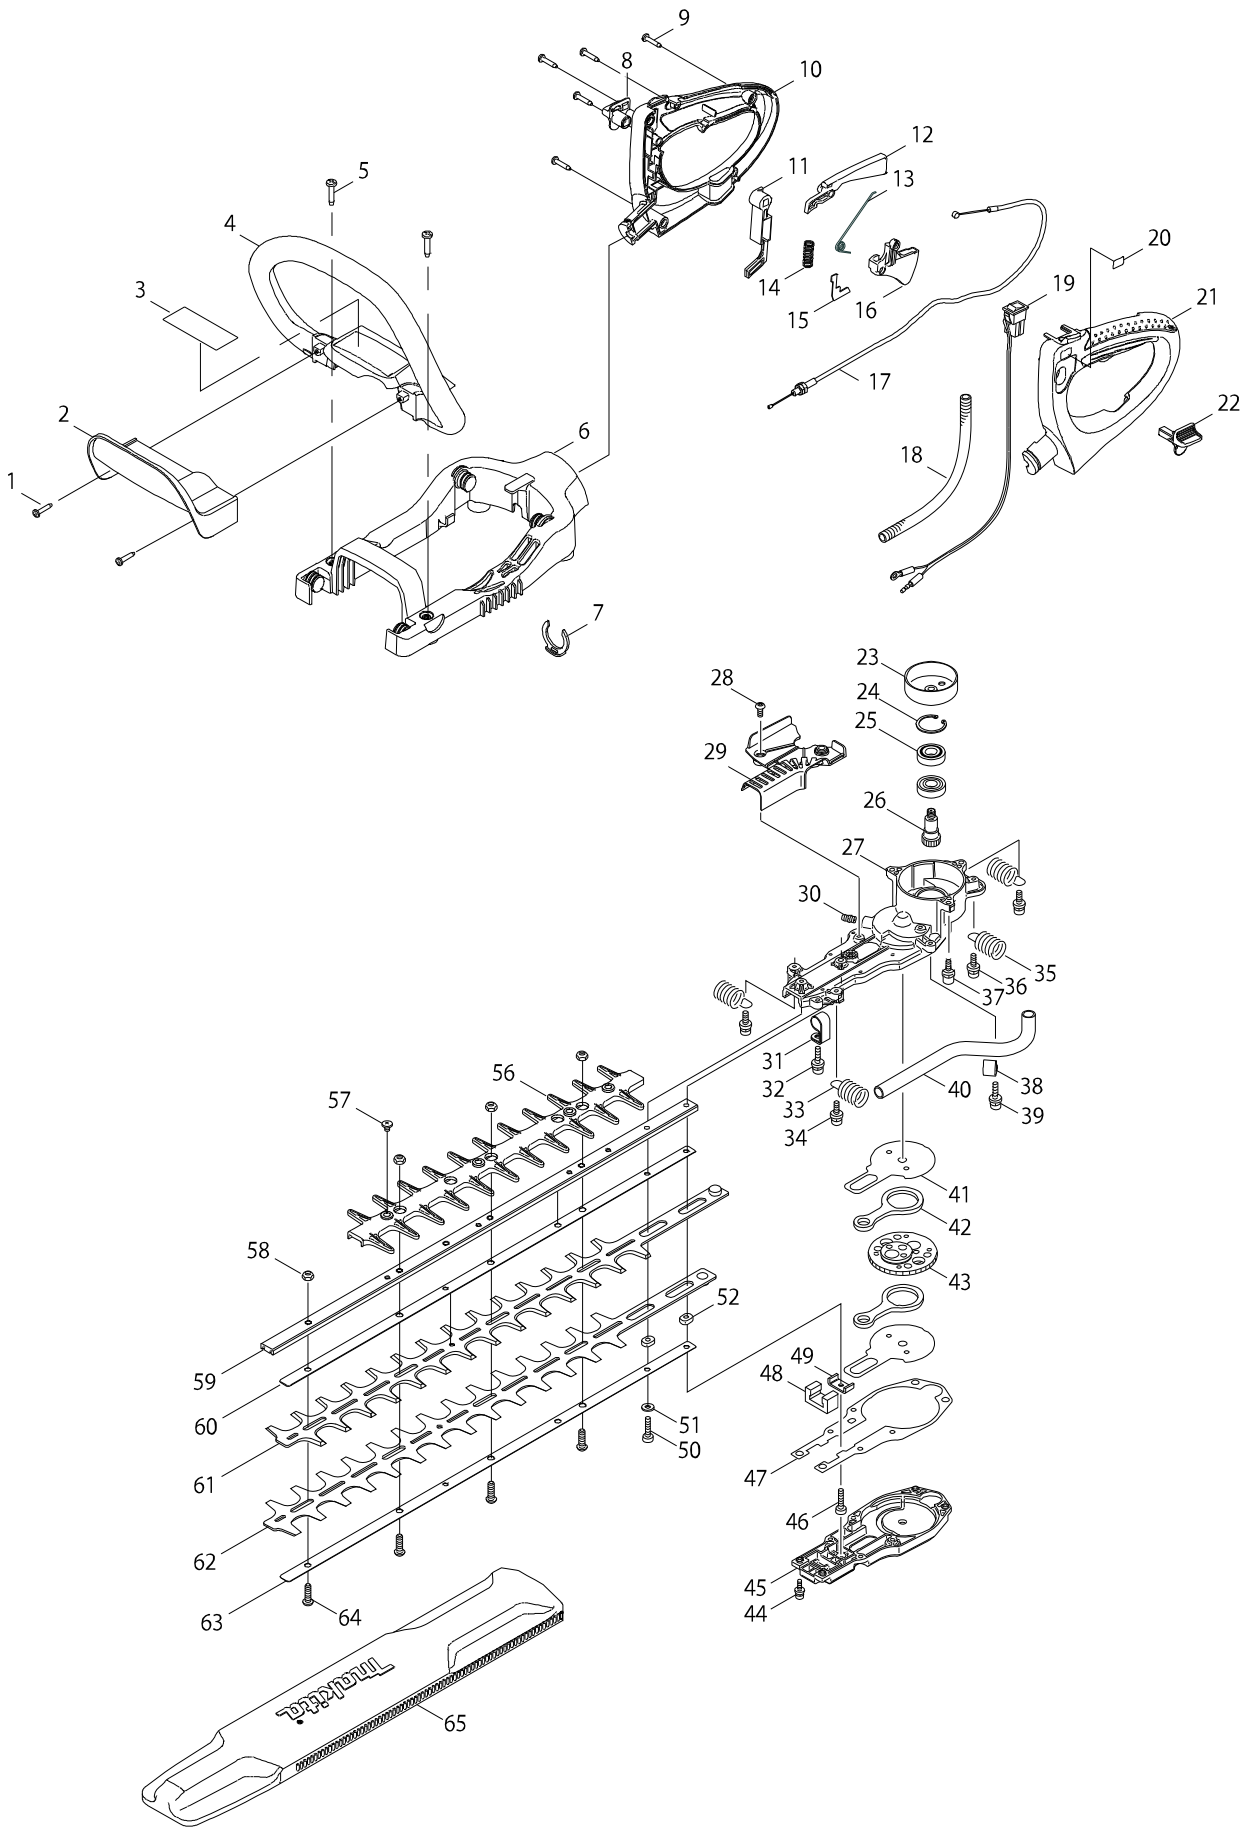

Model No. EH5000W PETROL HEDGE TRIMMER