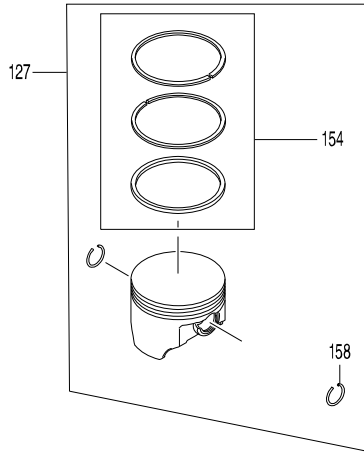

Model No. EB7660TH PETROL BLOWER