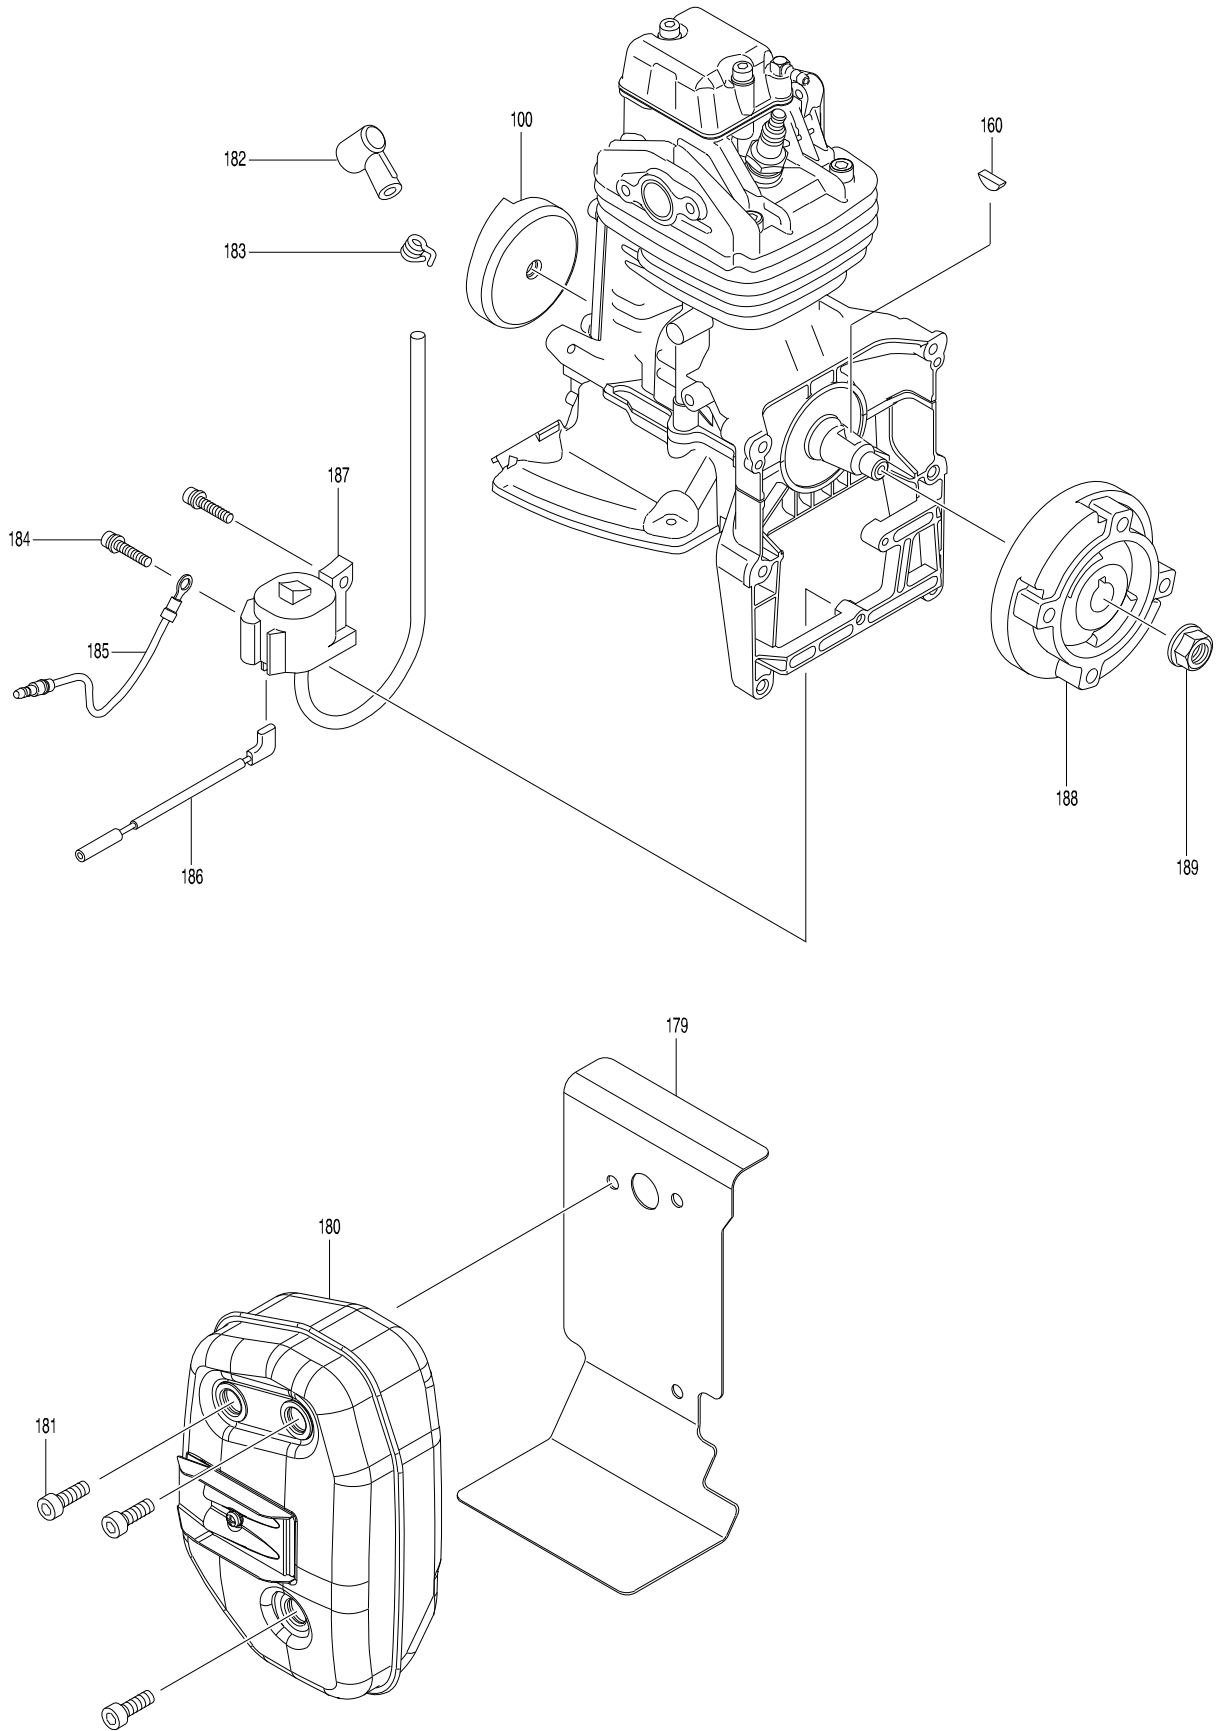

Model No. EB7660TH PETROL BLOWER