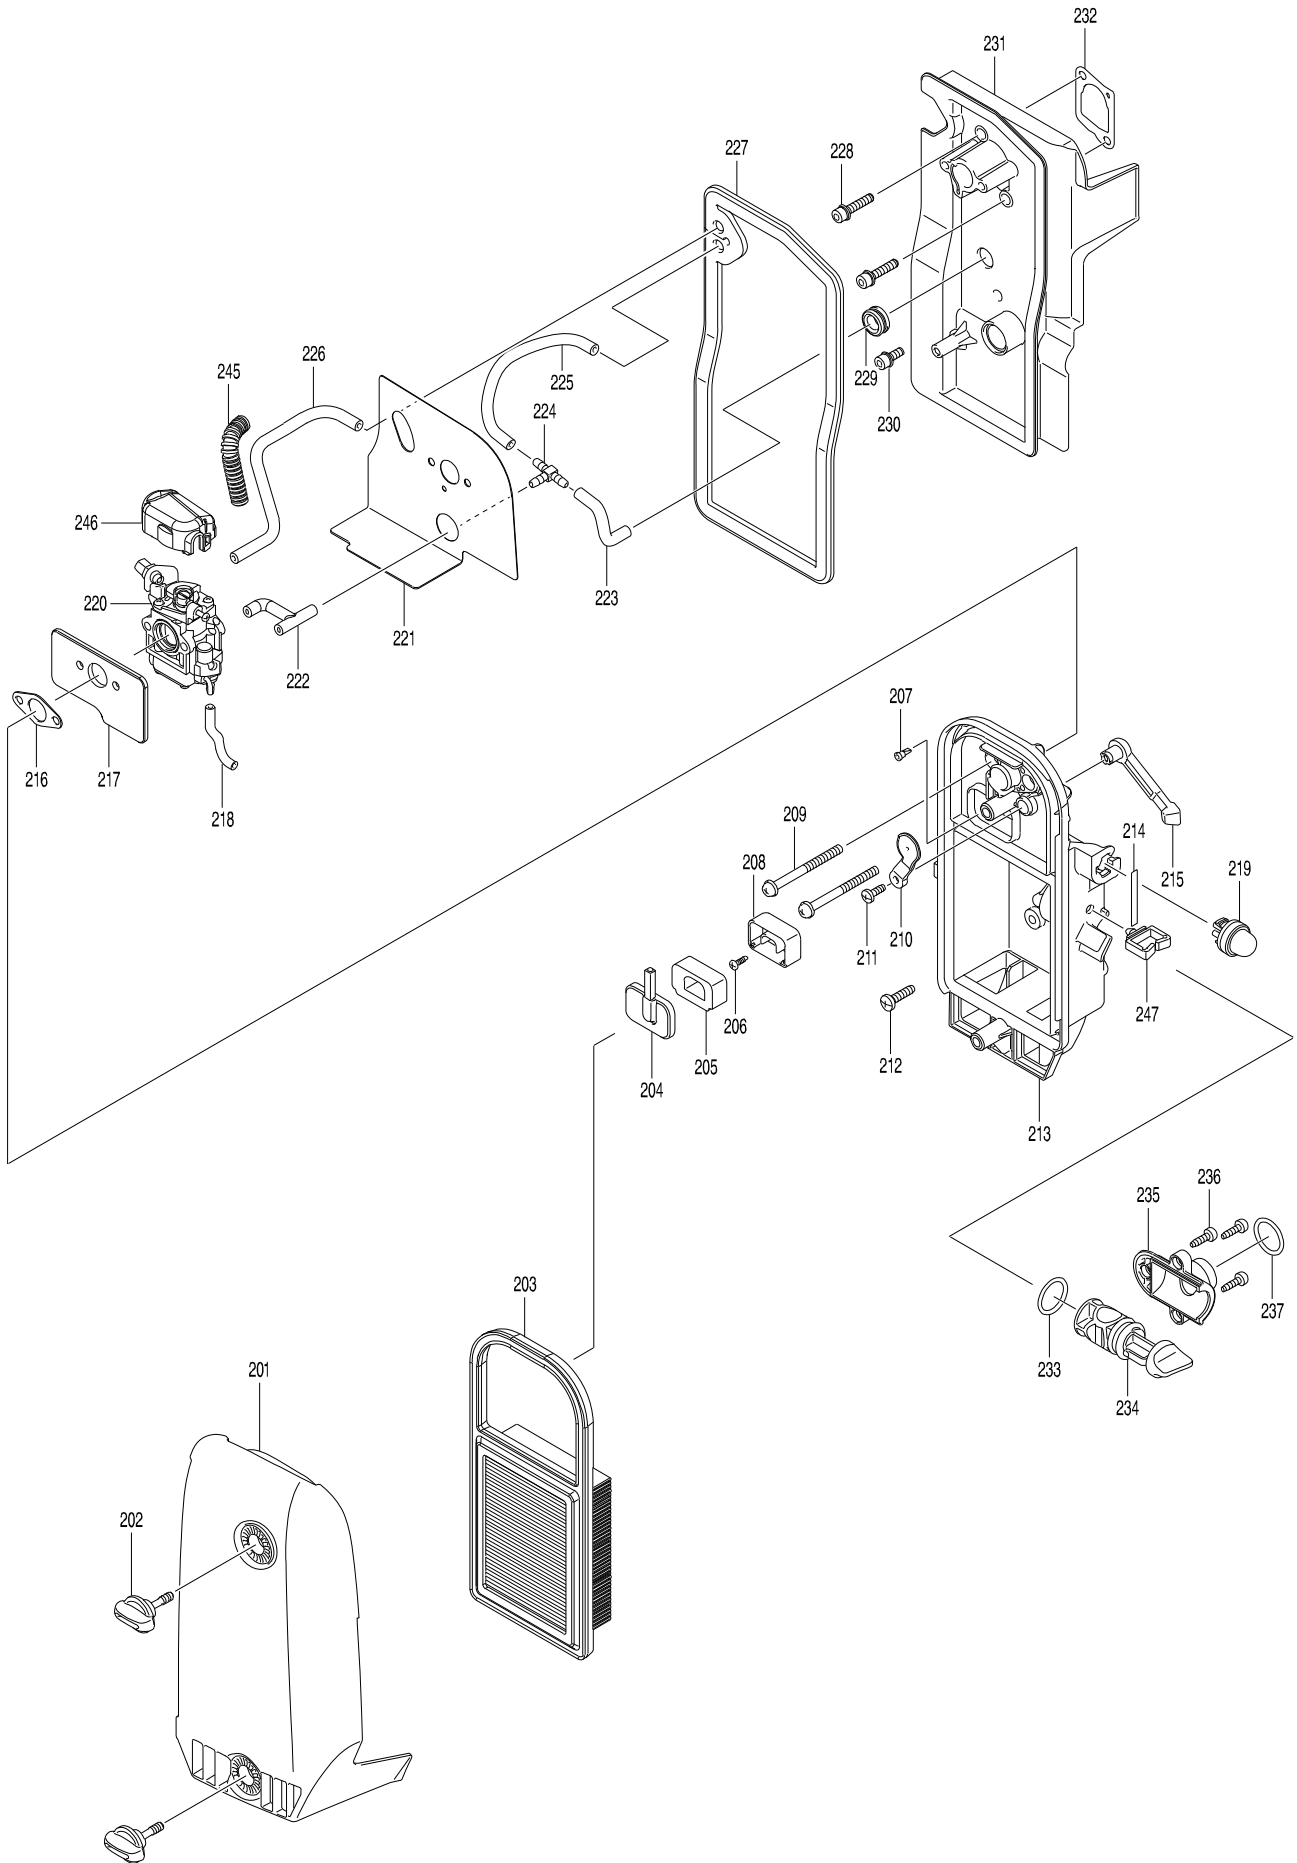

Model No. EB7660TH PETROL BLOWER