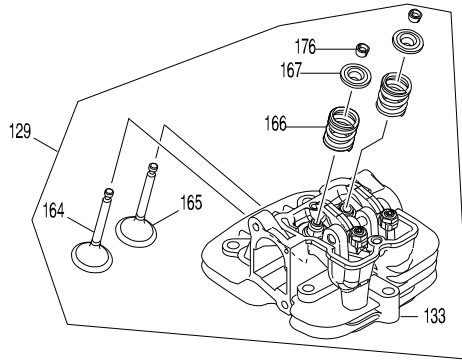

Model No. EB7660TH PETROL BLOWER