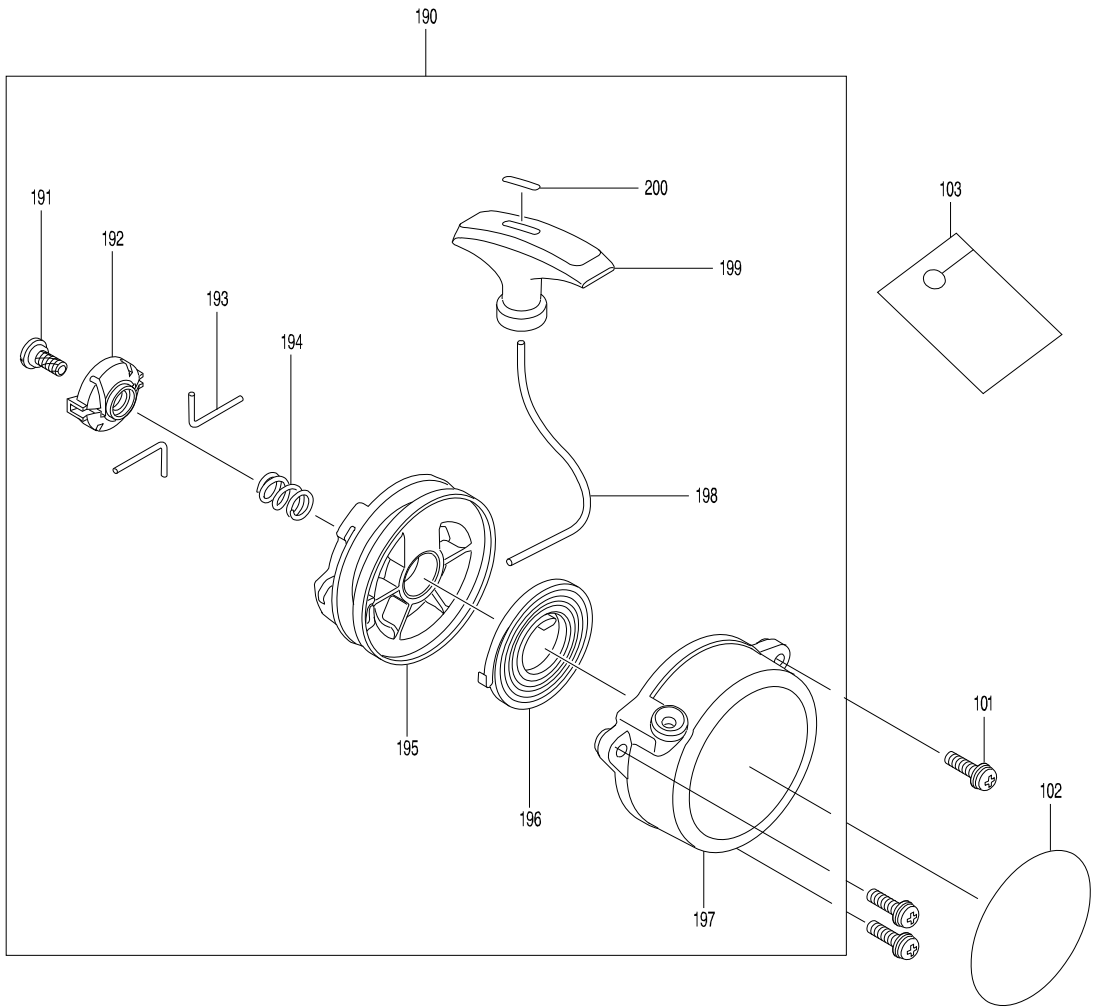

Model No. EB7660TH PETROL BLOWER