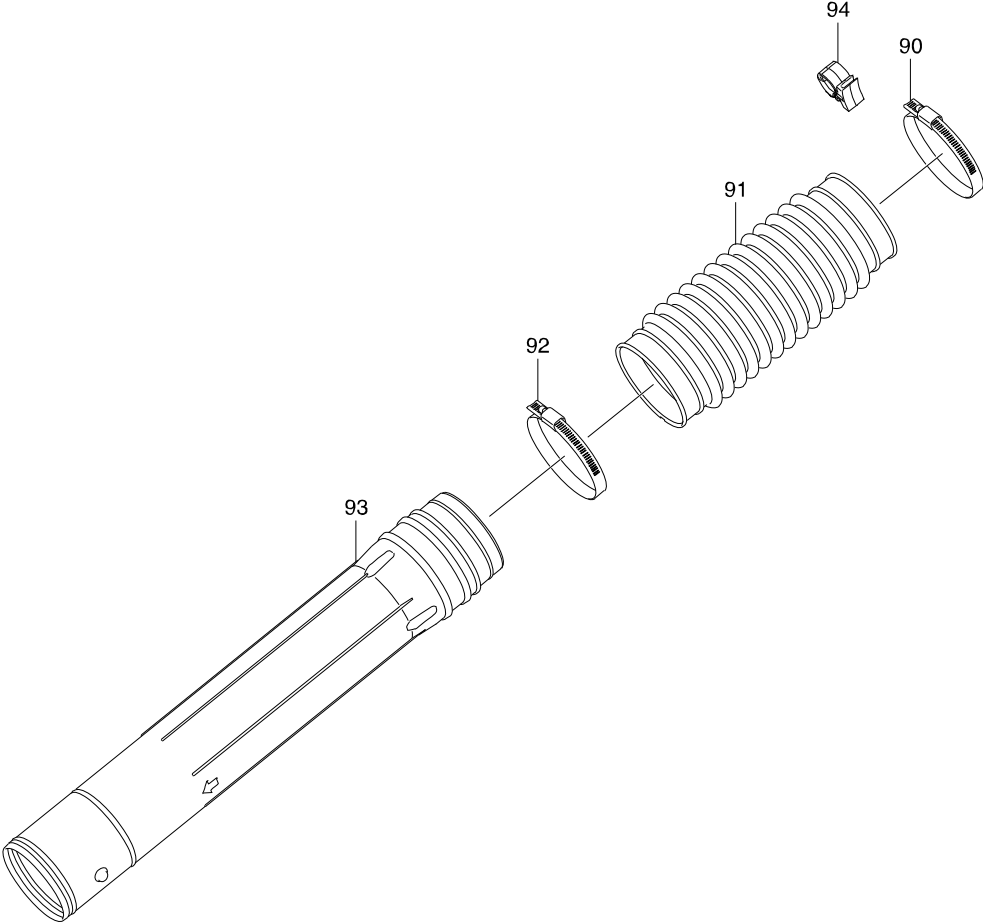

Model No. EB7660TH PETROL BLOWER