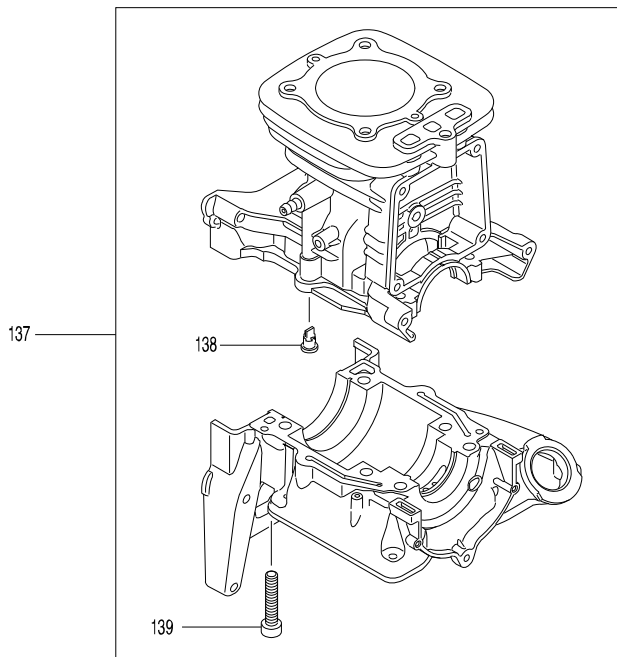

Model No. EB7660TH PETROL BLOWER