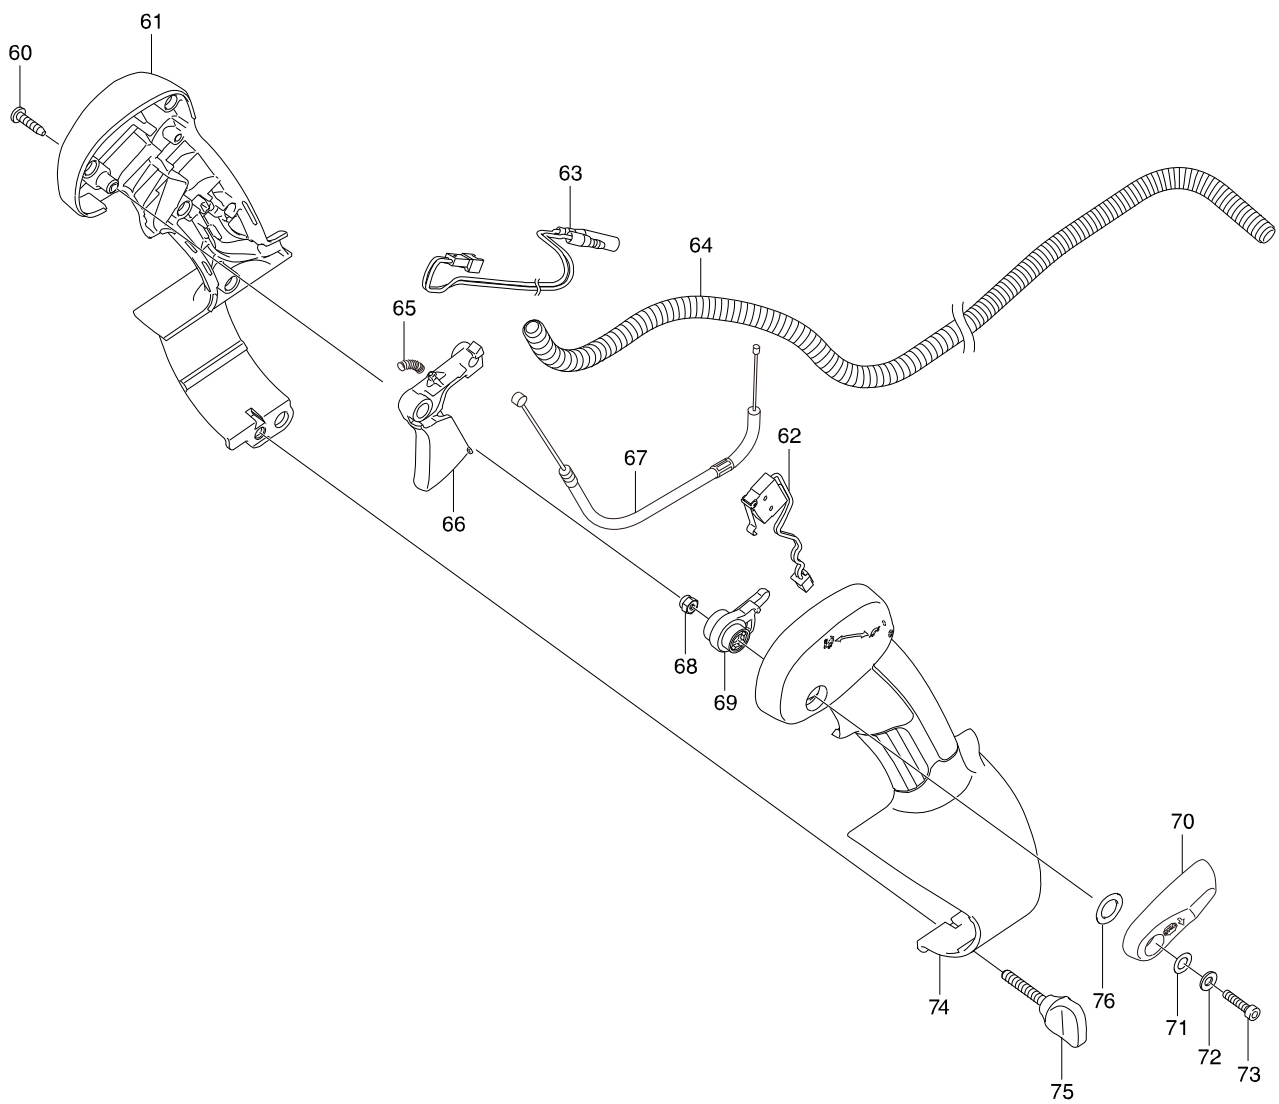

Model No. EB7660TH PETROL BLOWER