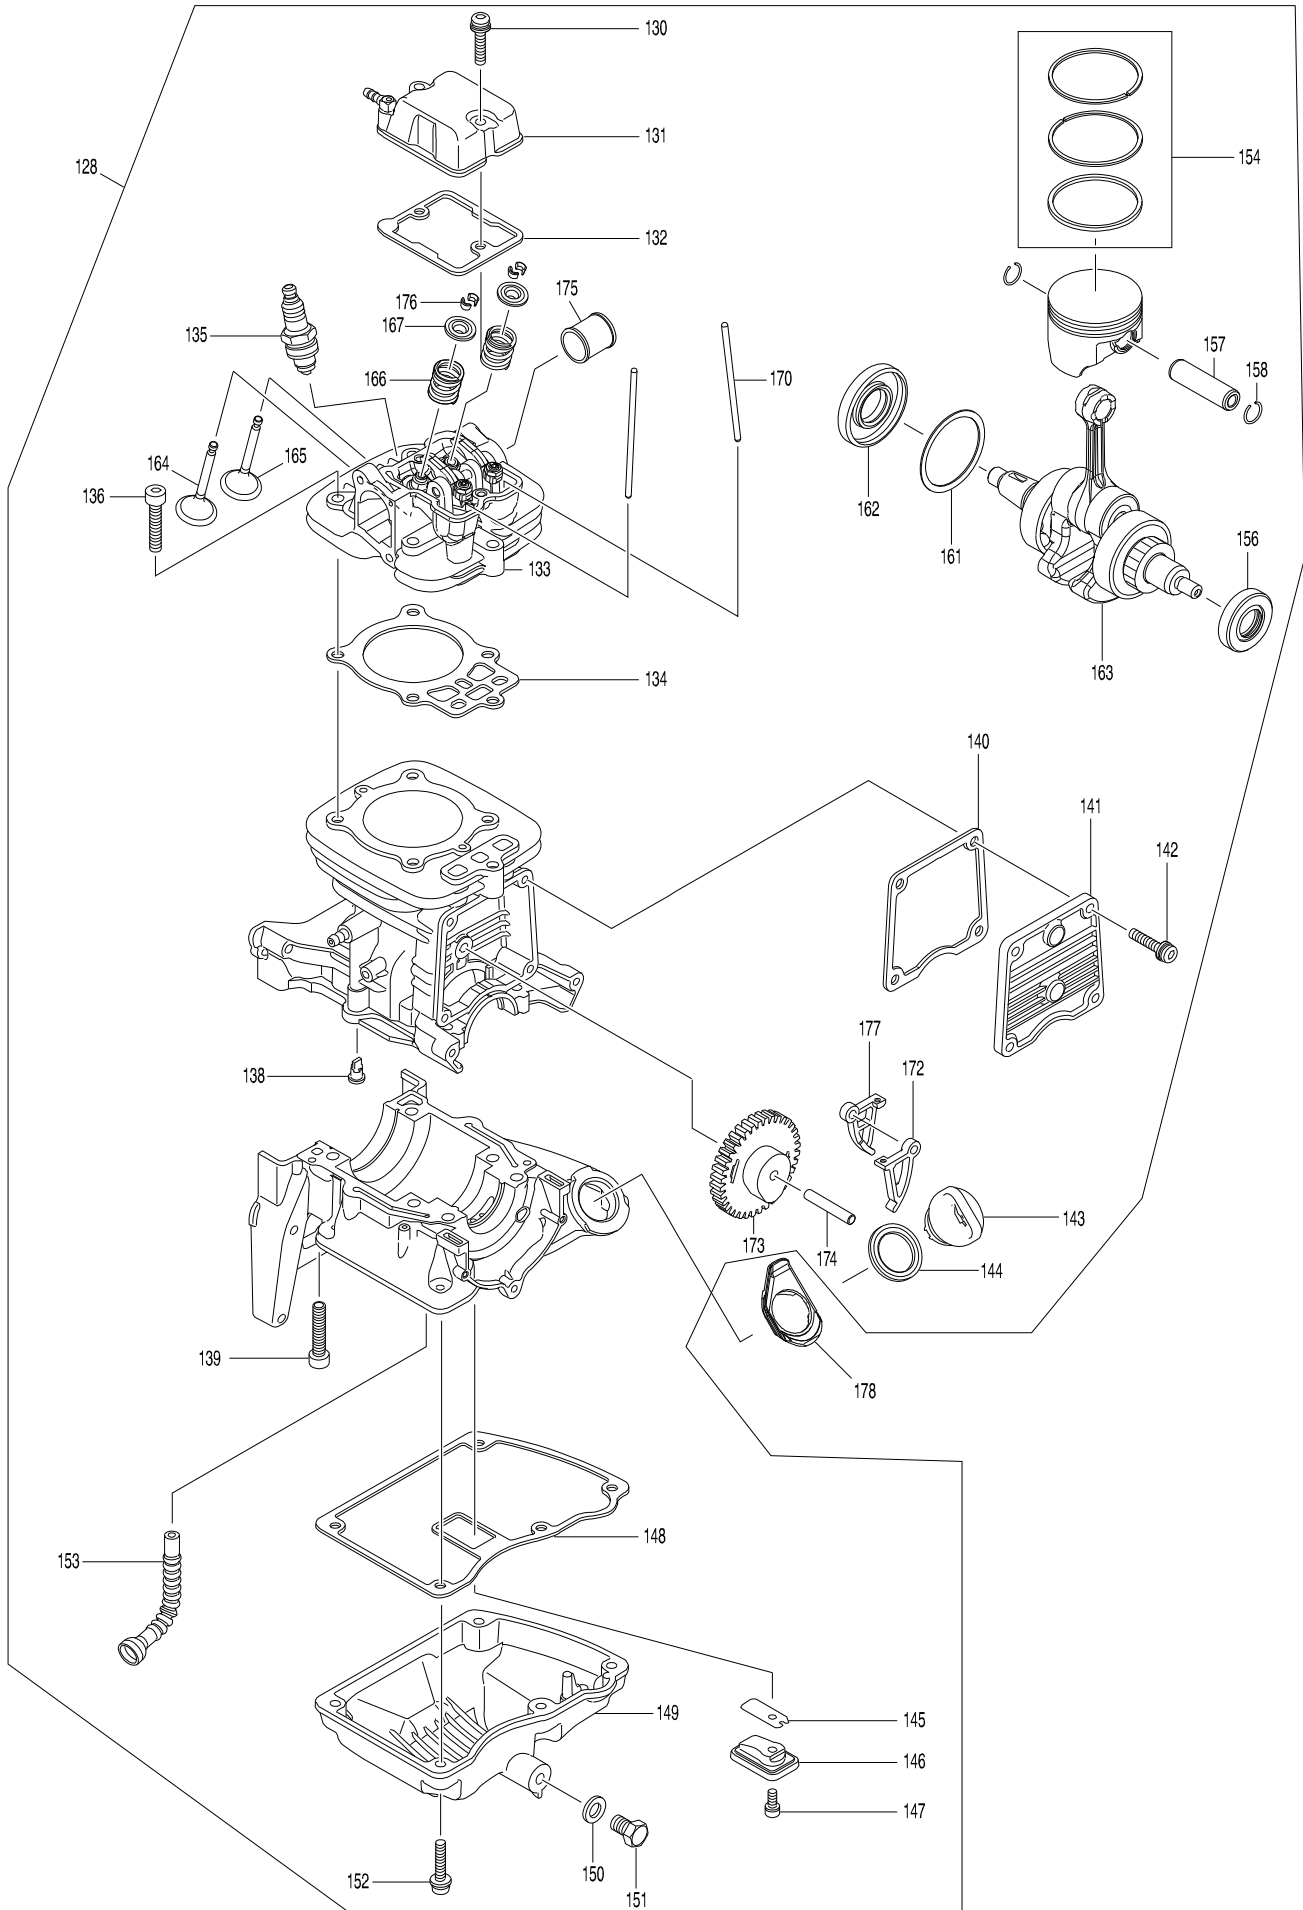

Model No. EB7660TH PETROL BLOWER