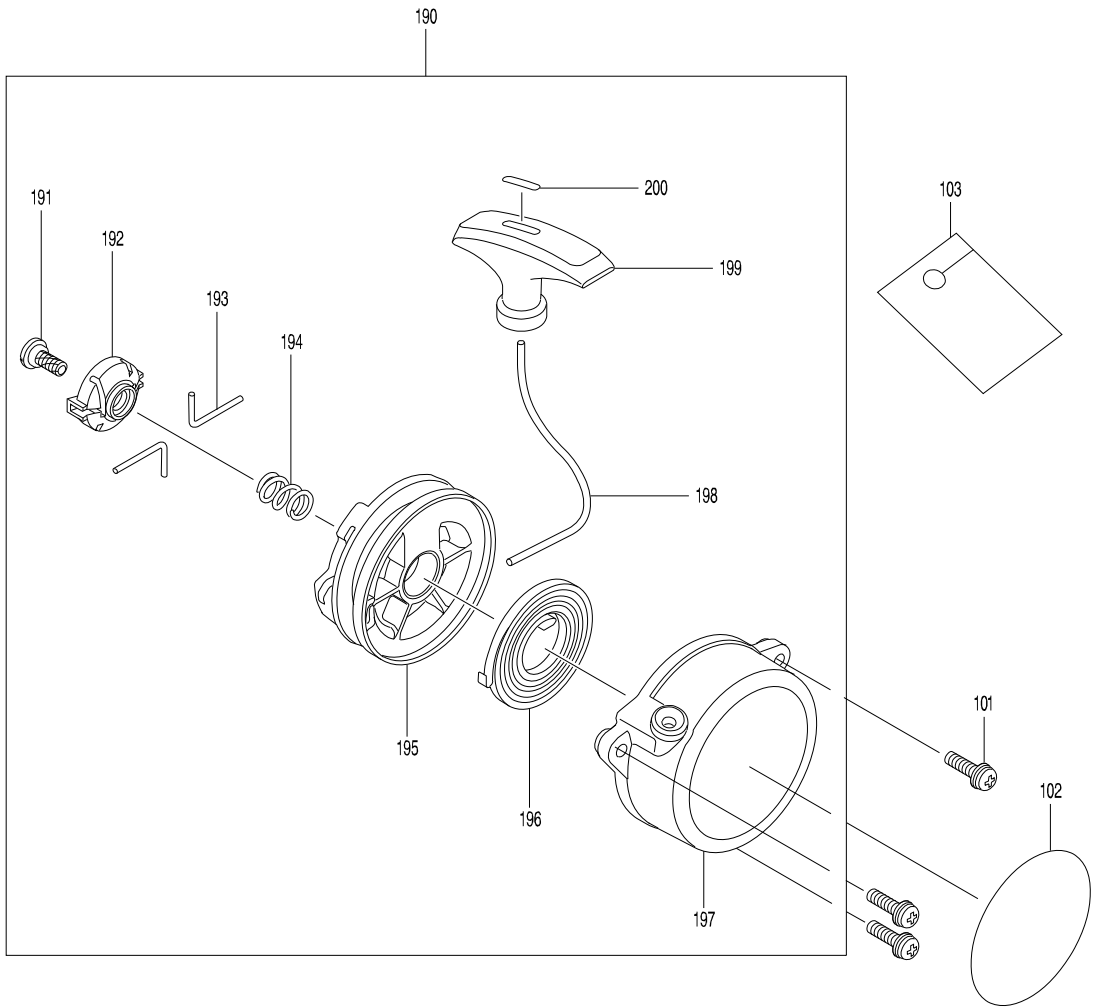

Model No. EB7650TH PETROL BLOWER