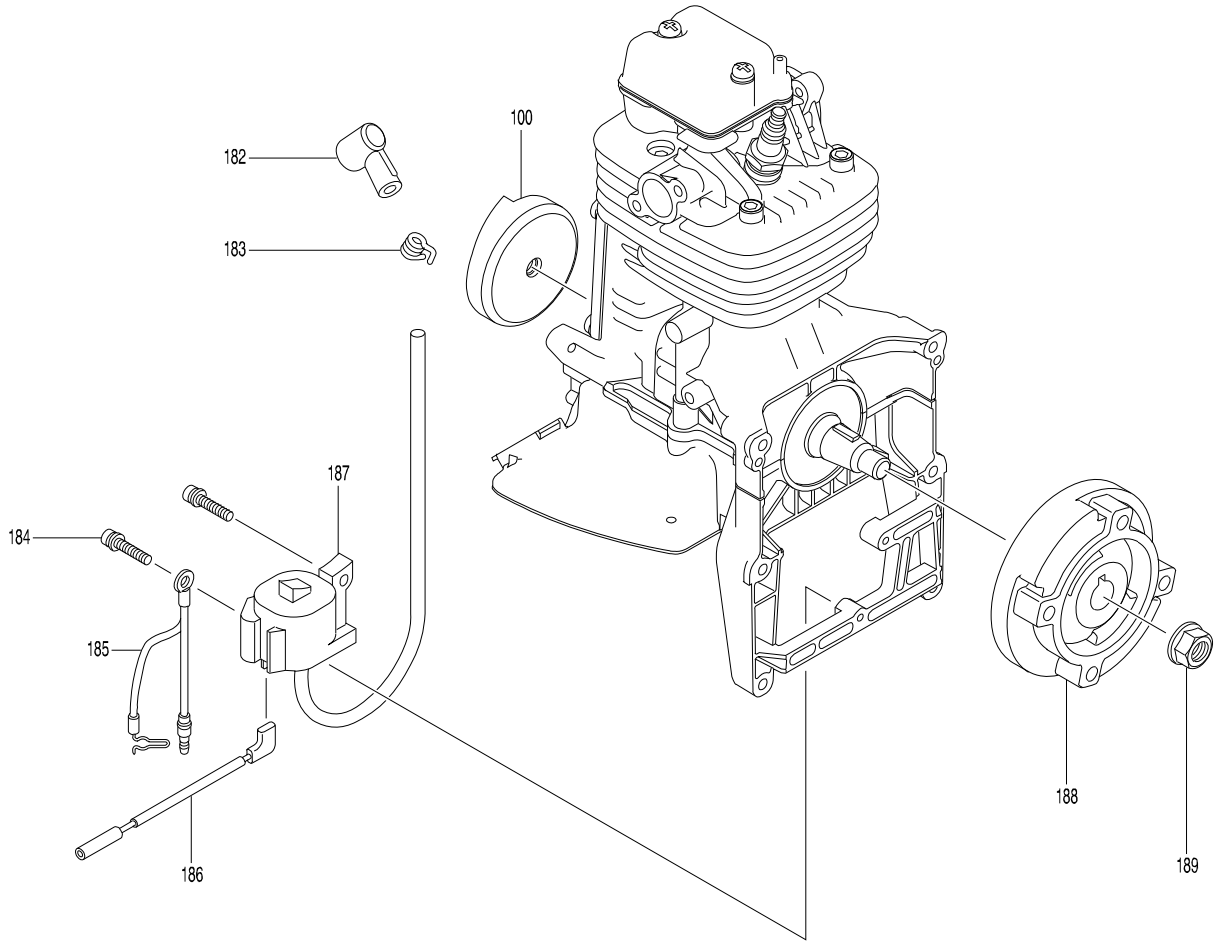

Model No. EB7650TH PETROL BLOWER