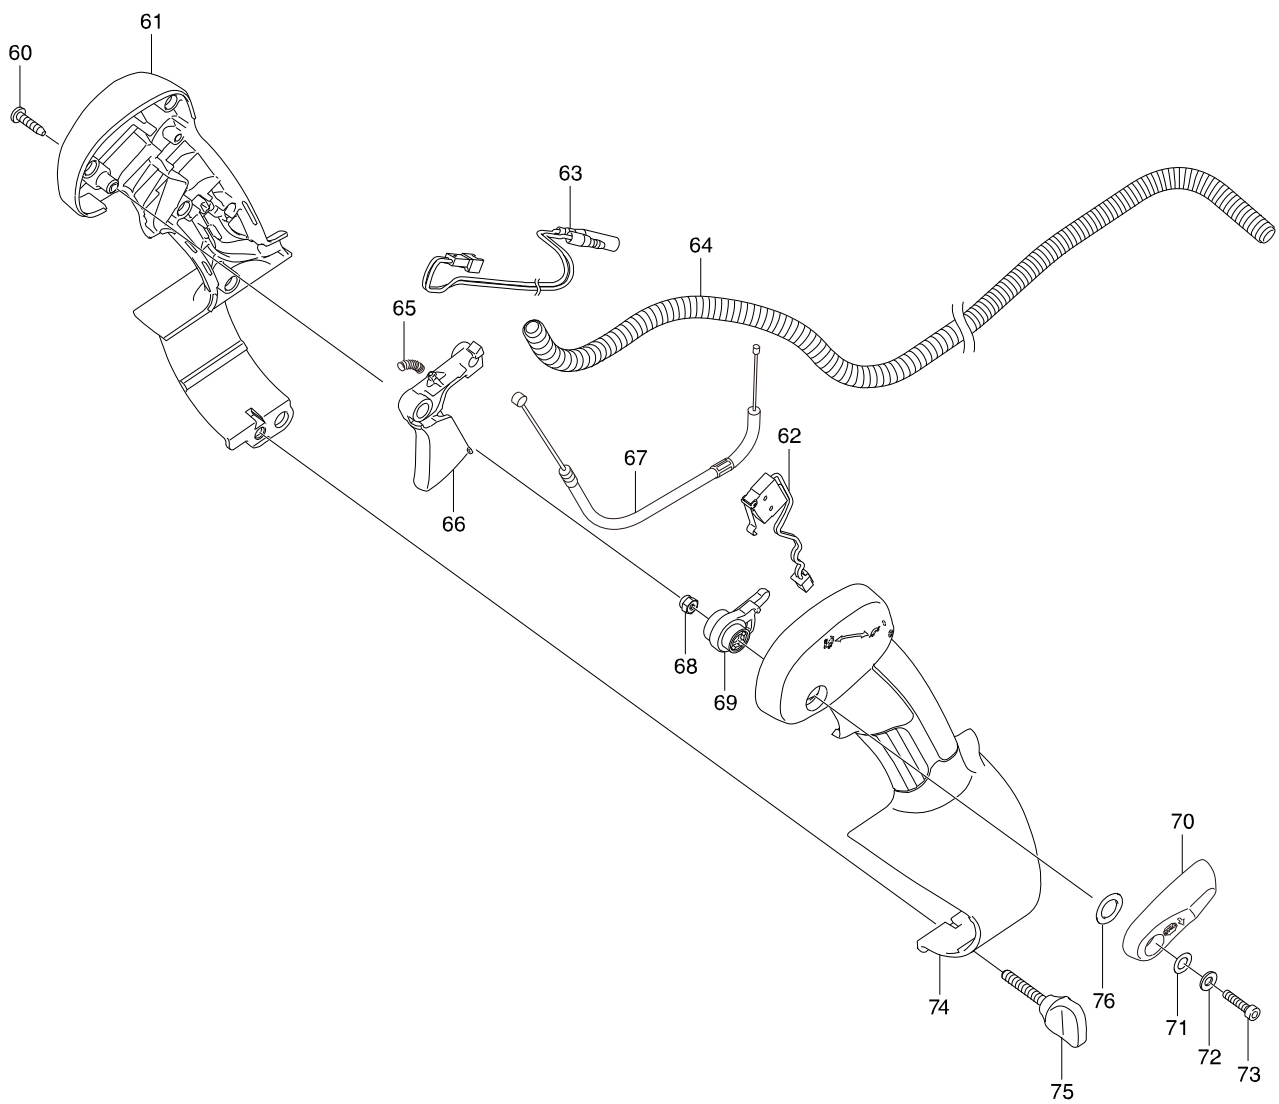

Model No. EB7650TH PETROL BLOWER