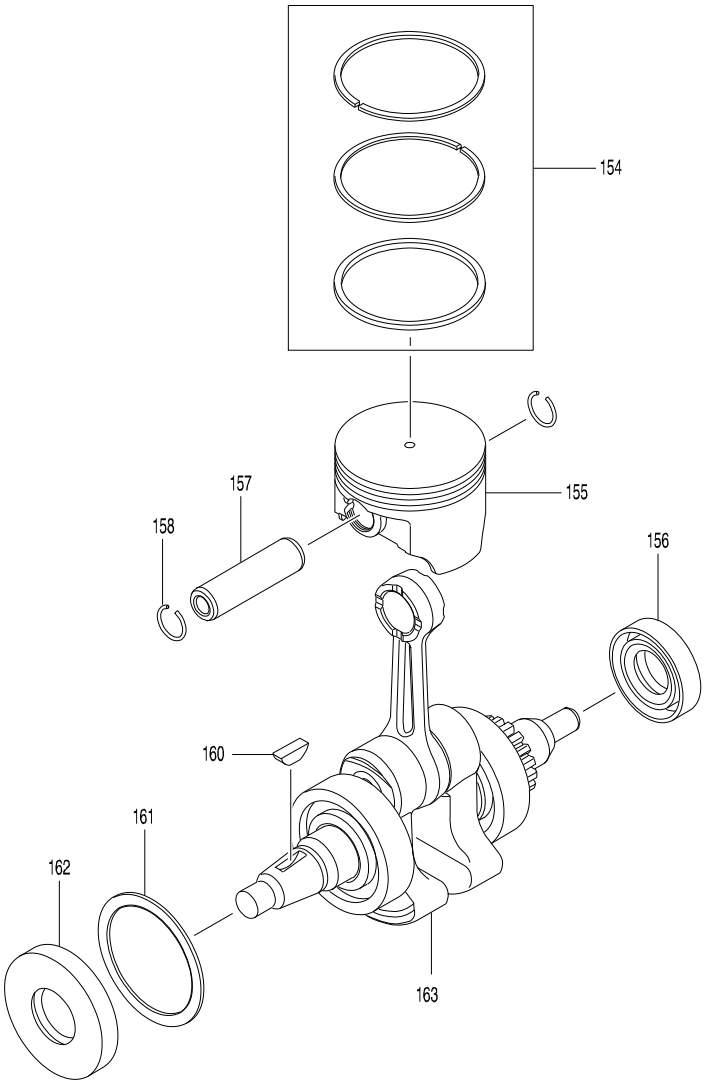

Model No. EB7650TH PETROL BLOWER