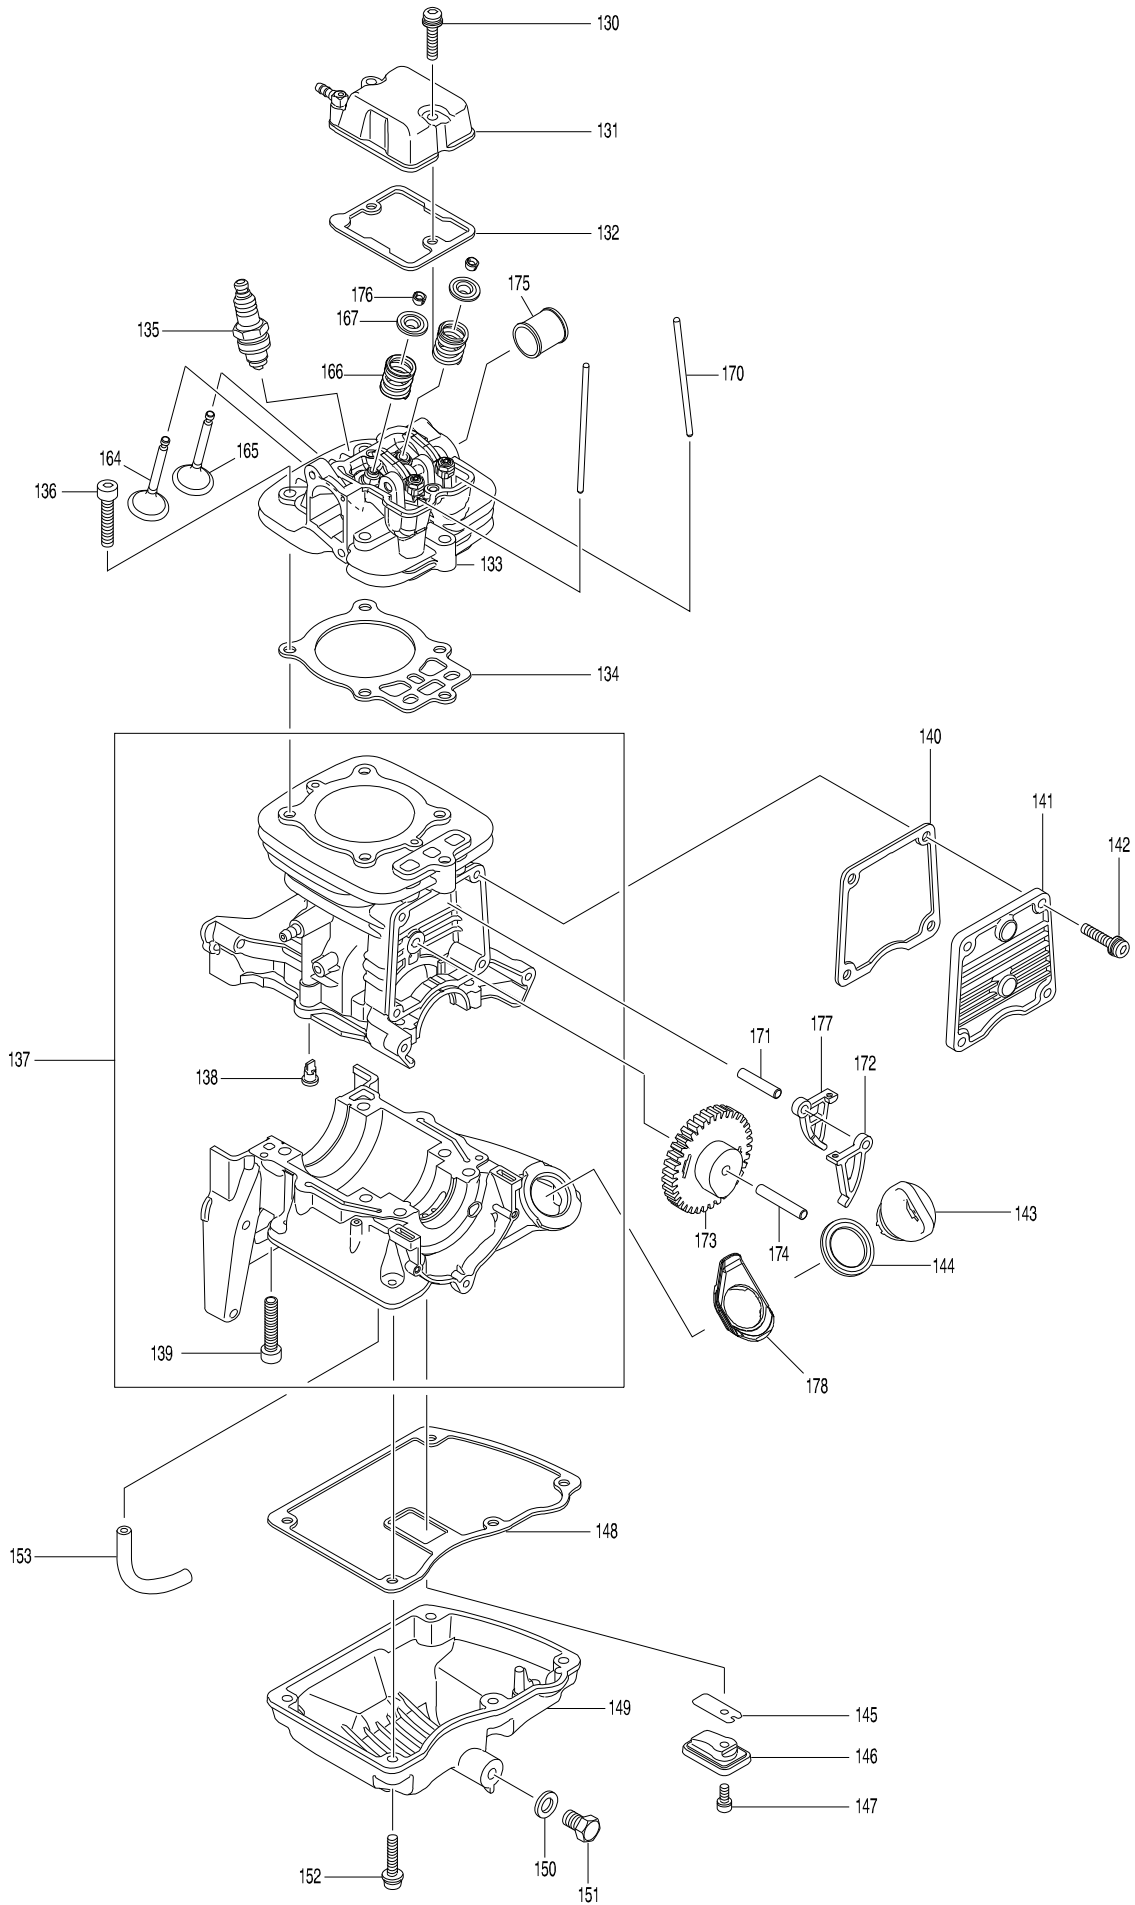

Model No. EB7650TH PETROL BLOWER