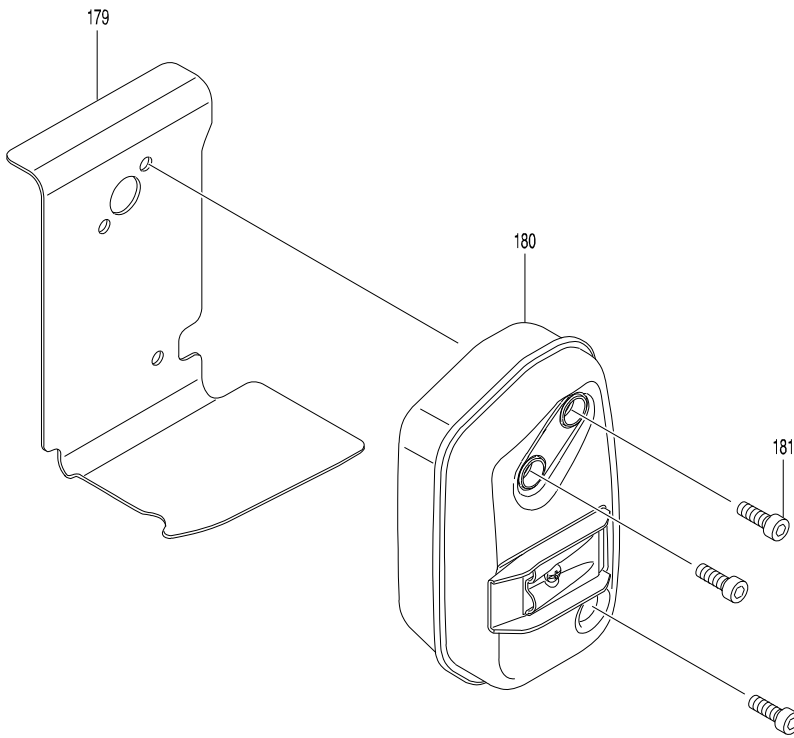

Model No. EB7650TH PETROL BLOWER