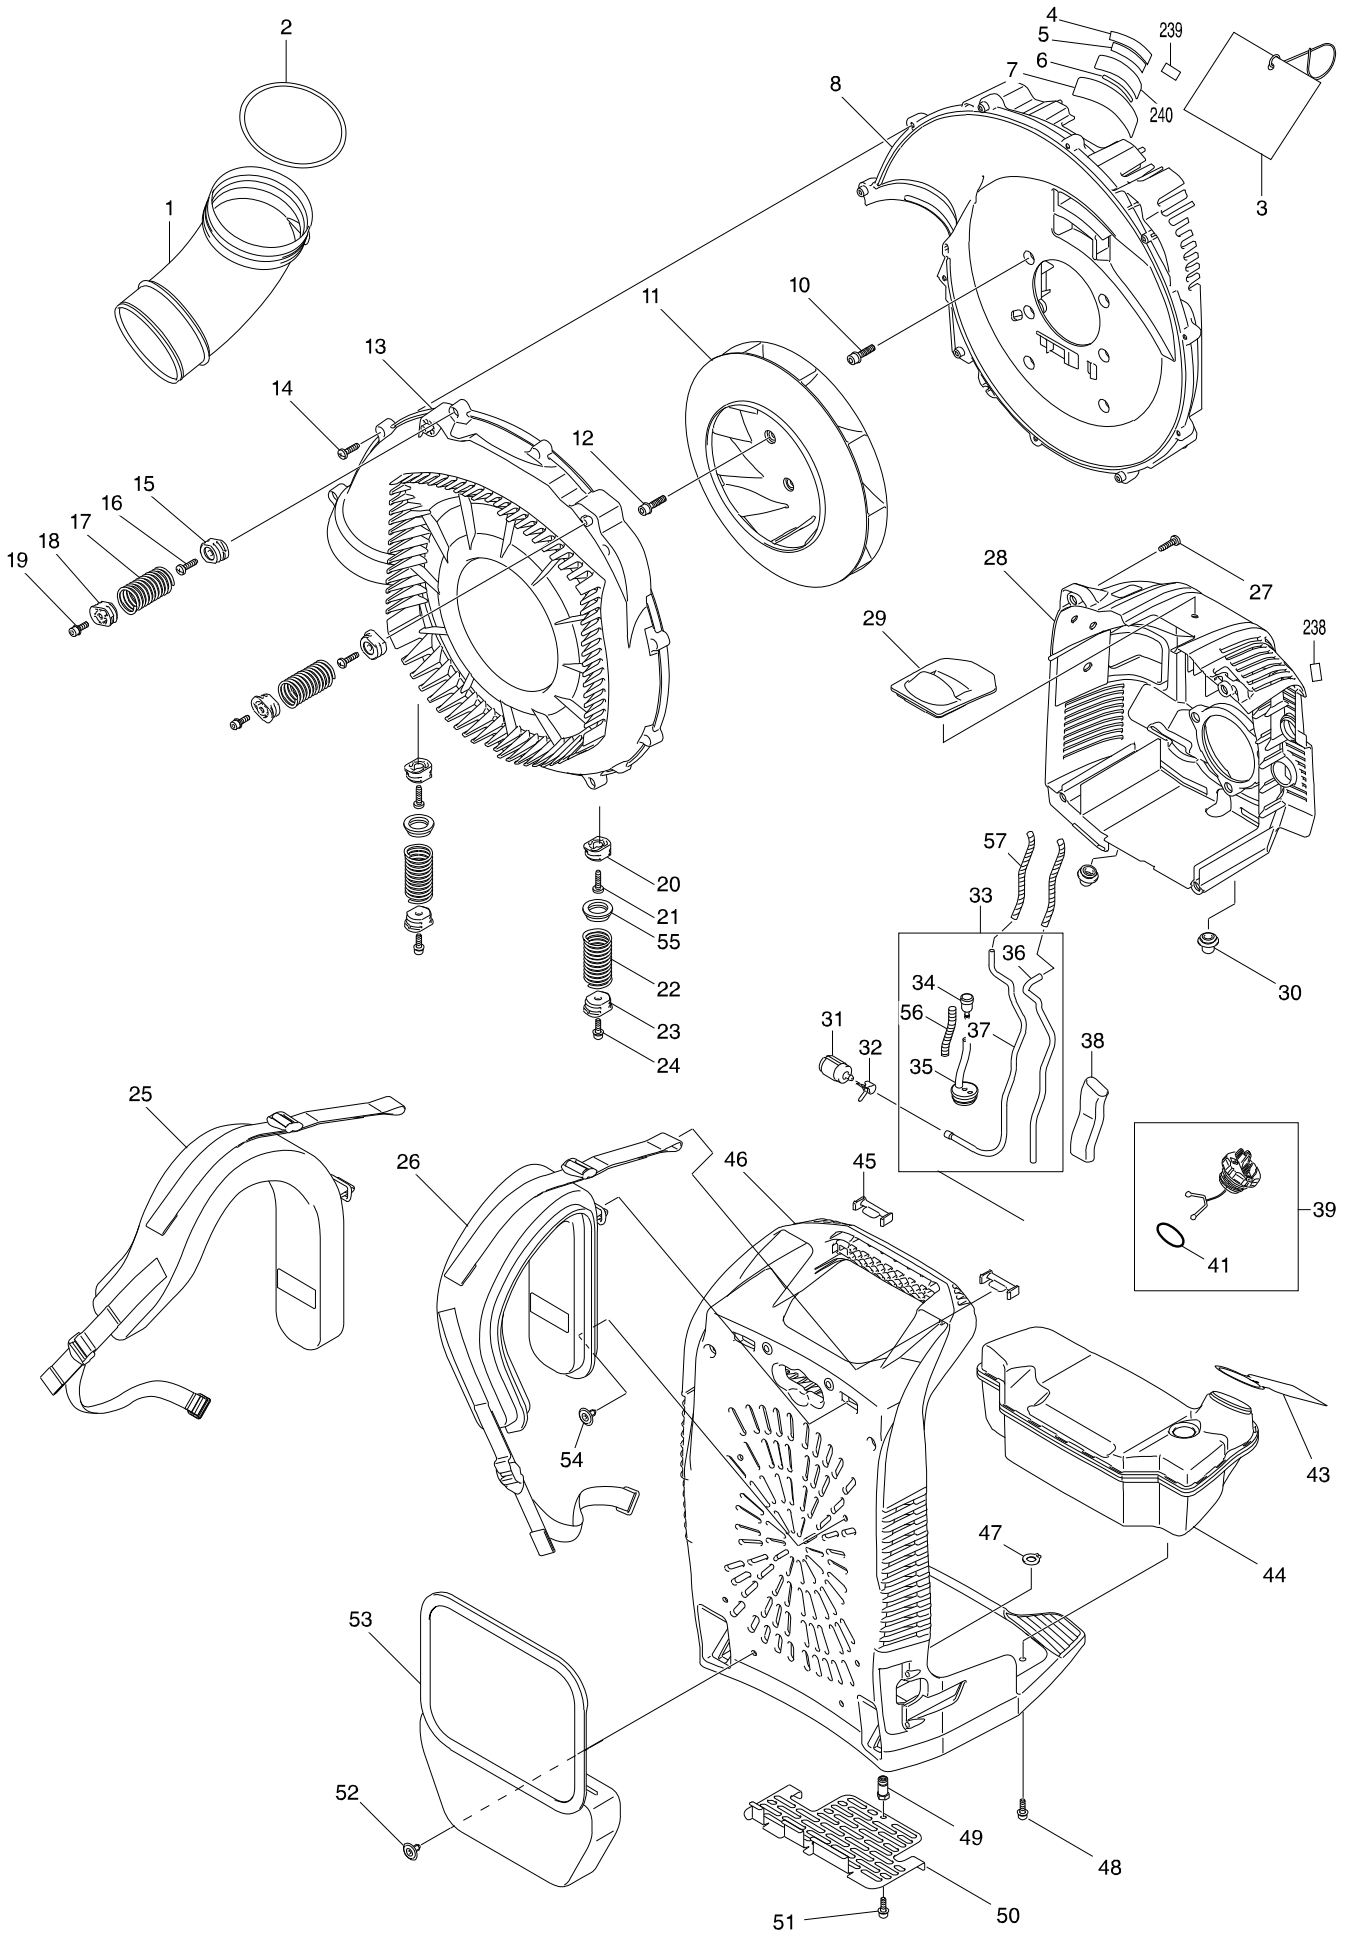

Model No. EB7650TH PETROL BLOWER