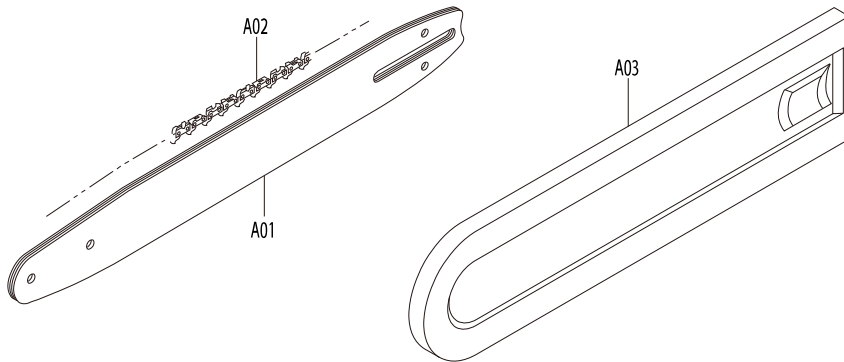

# Model No. EA3110T PETROL CHAIN SAW

# Model No. EA3110T PETROL CHAIN SAW

Item	Parts No.	Description	I/C	QTY	N/O	Opt. 1	Opt. 2	NOTE
001	MR00264223	CAP SCREW M5X40		2				
002	MR00288965	MUFFLER ASS'Y		1	*			
002-1	MR00276332	MUFFLER ASS'Y	O	1				
003	MR00285472	GASKET		1				
004	MR00289341	GASKET		1				
005	MR00288931	CYLINDER		1				
006	MR00288264	SPARK PLUG NGK BPMR8Y		1				
007	MR00289489	MAGNETO ASS'Y		1				
D10		INC.8,34						
008	MR00289548	IGNITION COIL ASS'Y		1				
D10		INC.10,11						
009	MR00285555	MAGNETO ROTOR		1				
010	MR00286096	CORD ASS'Y		1				
D10		INC.12-15						
011	MR00289650	COIL		1				
012	MR00261074	PLUG BOOT		1				
013	MR00261075	CONNECTOR		1				
014	MR00286097	CORD		1				
015	MR00261072	CAP		1				
016	MR00289481	SPACER		2				
017	MR00281211	CAP SCREW M4X20		2				
018	MR00285590	PISTON RING		2				
019	MR00261576	CLIP,PISTON		2				
020	MR00285591	PISTON PIN		1				
021	MR00288399	PISTON		1				
022	MR00261037	BEARING,NEEDLE KBK8X11X11.8X1		1				
023	MR00285626	OIL SEAL		1				
024	MR00285529	PIN		1				
025	MR00285560	PIN 3X9.8		1				
026	MR00288845	CRANKCASE ASS'Y		1				
D10		INC.23-25,27,30,33						
027	MR00285521	BEARING		2				
028	MR00285599	CRANKSHAFT COMP.		1				
029	MR00261076	WOODRUFF KEY 3X10		1				
030	MR00055185	SNAP RING #28		1				
031	MR00261250	HEXAGON BOLT		4				
032	MR00261232	CAP SCREW M5X20		3				
033	MR00261492	OIL SEAL		1				
034	MR00288365	ROTOR ASS'Y		1				
D10		INC.9,35-37						
035	MR00020299	E-RING #4		2				
036	MR00285552	SPRING		2				
037	MR00285553	STARTER PAWL		2				
038	MR00261417	NUT,ROTOR M8		1				
039	MR00285624	NEEDLE BEARING 10X13X13		1				
040	MR00286238	CLUTCH DRUM		1				
041	MR00285537	WASHER 8X26XT2		1				
042	MR00285535	CLUTCH ASS'Y		1				