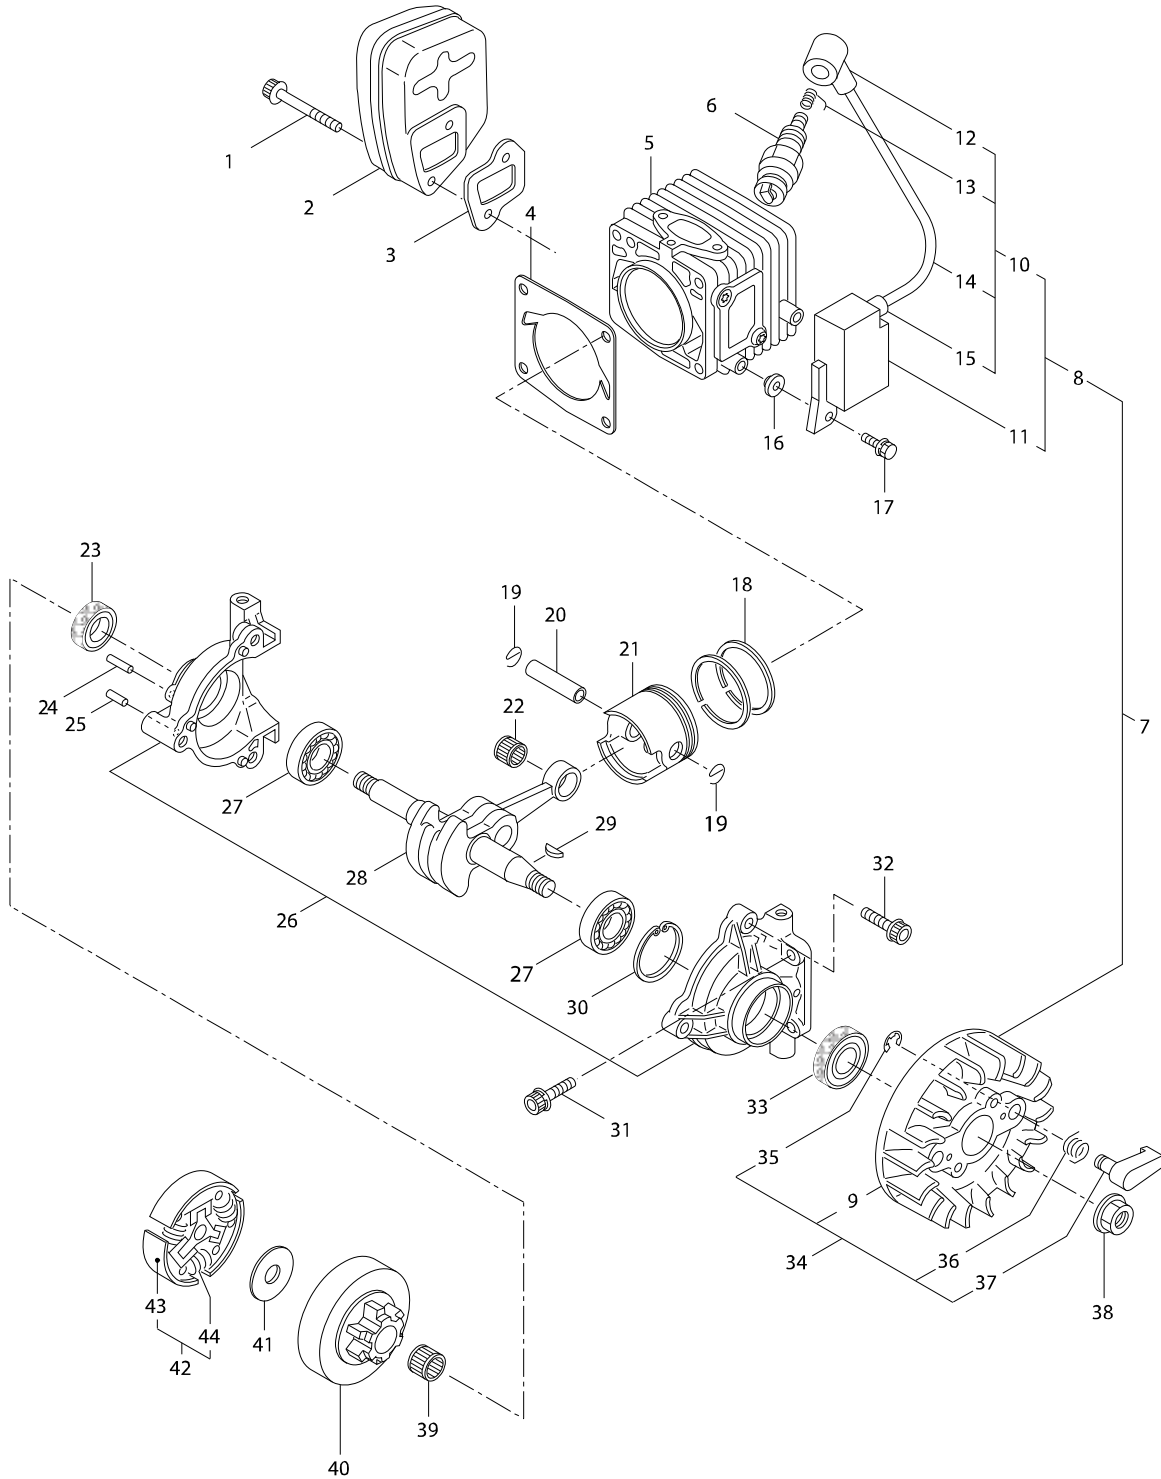

# Model No. EA3110T PETROL CHAIN SAW

# Model No. EA3110T PETROL CHAIN SAW

Item	Parts No.	Description	I/C	QTY	N/O	Opt. 1	Opt. 2	NOTE
083	MR00285631	SCREW M4X16		1				
084	MR00285539	CLEANER BODY		1				
085	MR00289500	CARBURETOR ASS'Y		1				
D10		INC.86-118						
086	MR00287169	SCREW		1				
087	MR00287168	PUMP COVER		1				
088	MR00287178	SPRING		1				
089	MR00287179	IDLE ADJUST SCREW		1				
090	MR00287171	GASKET		1				
091	MR00287170	DIAPHRAGM		1				
092	MR00261872	SCREEN		1				
093	MR00287180	SCREW		2				
094	MR00287181	LEVER		1				
095	MR00287182	RING		2				
096	MR00287184	SCREW		1				
097	MR00287183	THROTTLE VALVE		1				
098	MR00287185	SPRING		1				
099	MR00287186	SHAFT		1				
100	MR00287190	SHAFT		1				
101	MR00287189	WASHER		1				
102	MR00287191	LEVER		1				
103	MR00287188	SPRING		1				
104	MR00287187	CHOKE VALVE		1				
105	MR00287172	SPRING		1				
106	MR00262986	NEEDLE VALVE		1				
107	MR00262989	LEVER PIN		1				
108	MR00262990	LEVER		1				
109	MR00287174	PLUG		1				
110	MR00287173	SCREW		1				
111	MR00263727	GASKET		1				
112	MR00283905	DIAPHRAGM, METERRING		1				
113	MR00263726	COVER PLATE		1				
114	MR00287192	SCREW		4				
119	MR00288551	RING		1				
120	MR00285631	SCREW M4X16		2				
121	MR00285497	PLATE		1				
122	MR00285495	INSULATOR		1				
123	MR00285618	BOLT M4X12		2				
124	MR00285492	FUEL PIPE B 2.4X5 L=145		1				
125	MR00282299	PUMP		1				
126	MR00286803	CHAIN CATCHER ASS'Y		1				
D10		INC.127,128						
127	MR00285585	TUBE 7X10.5 L=18		1				
128	MR00285583	CHAIN CATCHER		1				
129	MR00285634	SCREW M5X14		1				
130	MR00285627	SCREW M3X8		1				
131	MR00286804	SCREW M5X20X8		1				
132	MR00285531	GUIDE PLATE L		1				