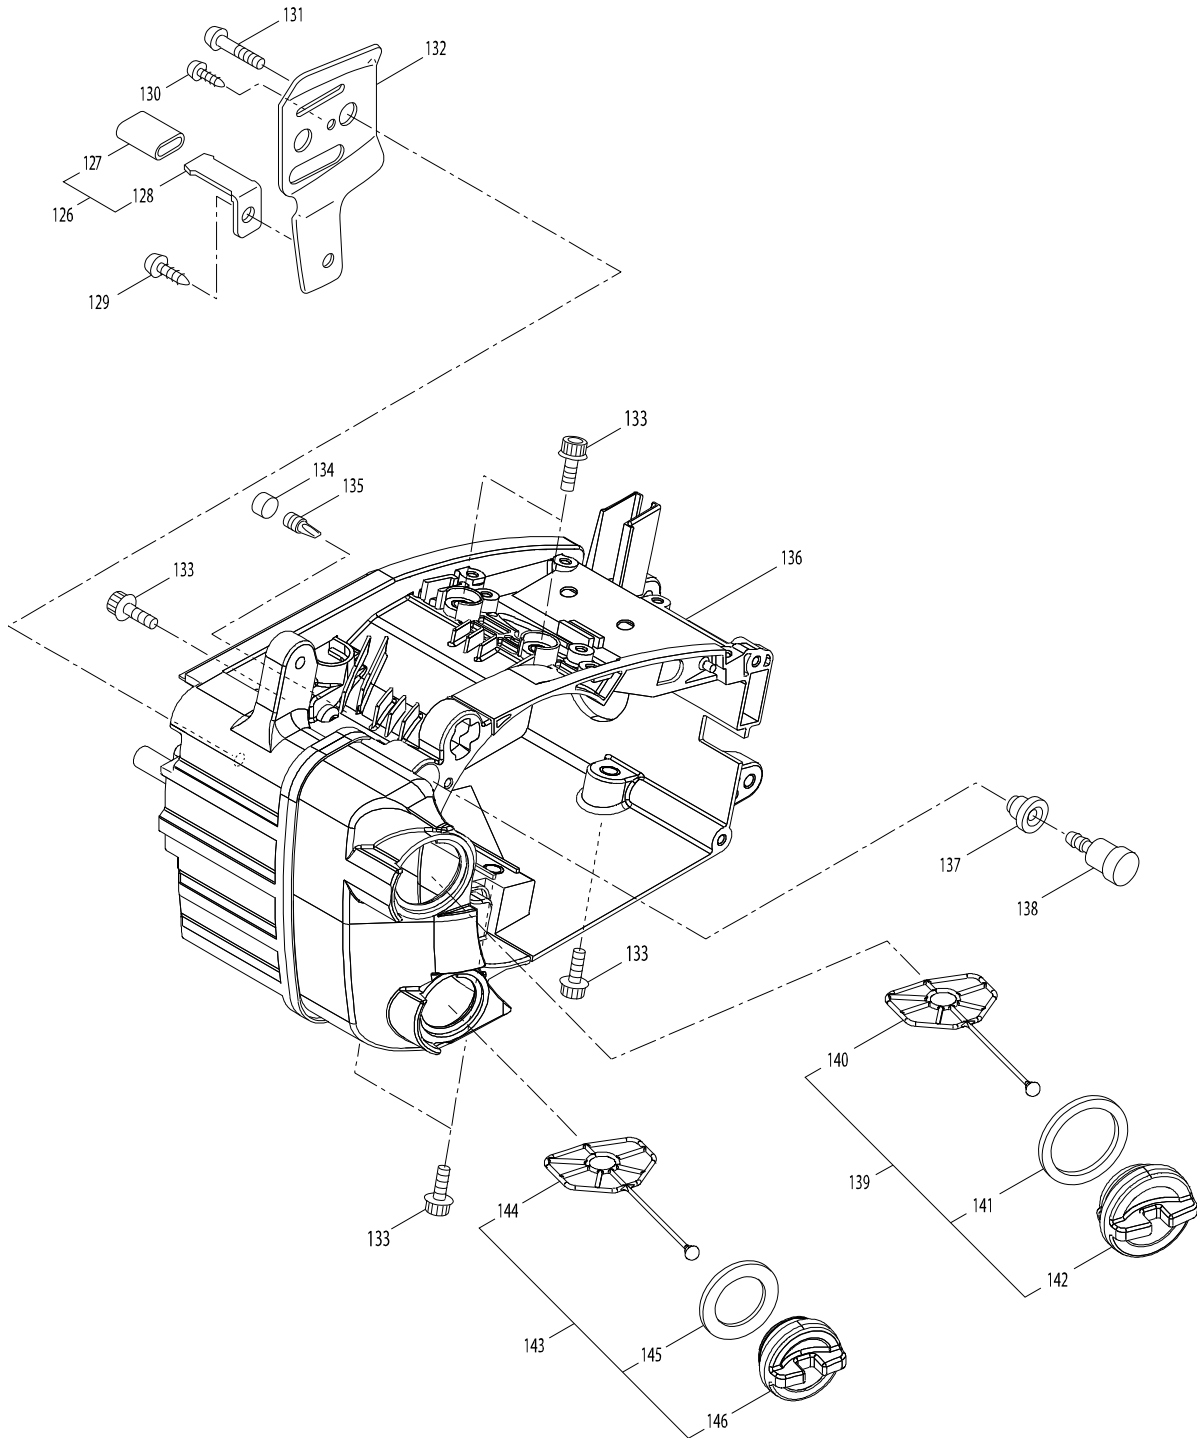

# Model No. EA3110T PETROL CHAIN SAW

# Model No. EA3110T PETROL CHAIN SAW

Item	Parts No.	Description	I/C	QTY	N/O	Opt. 1	Opt. 2	NOTE
083	MR00285631	SCREW M4X16		1				
084	MR00285539	CLEANER BODY		1				
085	MR00289500	CARBURETOR ASS'Y		1				
D10		INC.86-118						
086	MR00287169	SCREW		1				
087	MR00287168	PUMP COVER		1				
088	MR00287178	SPRING		1				
089	MR00287179	IDLE ADJUST SCREW		1				
090	MR00287171	GASKET		1				
091	MR00287170	DIAPHRAGM		1				
092	MR00261872	SCREEN		1				
093	MR00287180	SCREW		2				
094	MR00287181	LEVER		1				
095	MR00287182	RING		2				
096	MR00287184	SCREW		1				
097	MR00287183	THROTTLE VALVE		1				
098	MR00287185	SPRING		1				
099	MR00287186	SHAFT		1				
100	MR00287190	SHAFT		1				
101	MR00287189	WASHER		1				
102	MR00287191	LEVER		1				
103	MR00287188	SPRING		1				
104	MR00287187	CHOKE VALVE		1				
105	MR00287172	SPRING		1				
106	MR00262986	NEEDLE VALVE		1				
107	MR00262989	LEVER PIN		1				
108	MR00262990	LEVER		1				
109	MR00287174	PLUG		1				
110	MR00287173	SCREW		1				
111	MR00263727	GASKET		1				
112	MR00283905	DIAPHRAGM, METERRING		1				
113	MR00263726	COVER PLATE		1				
114	MR00287192	SCREW		4				
119	MR00288551	RING		1				
120	MR00285631	SCREW M4X16		2				
121	MR00285497	PLATE		1				
122	MR00285495	INSULATOR		1				
123	MR00285618	BOLT M4X12		2				
124	MR00285492	FUEL PIPE B 2.4X5 L=145		1				
125	MR00282299	PUMP		1				
126	MR00286803	CHAIN CATCHER ASS'Y		1				
D10		INC.127,128						
127	MR00285585	TUBE 7X10.5 L=18		1				
128	MR00285583	CHAIN CATCHER		1				
129	MR00285634	SCREW M5X14		1				
130	MR00285627	SCREW M3X8		1				
131	MR00286804	SCREW M5X20X8		1				
132	MR00285531	GUIDE PLATE L		1				