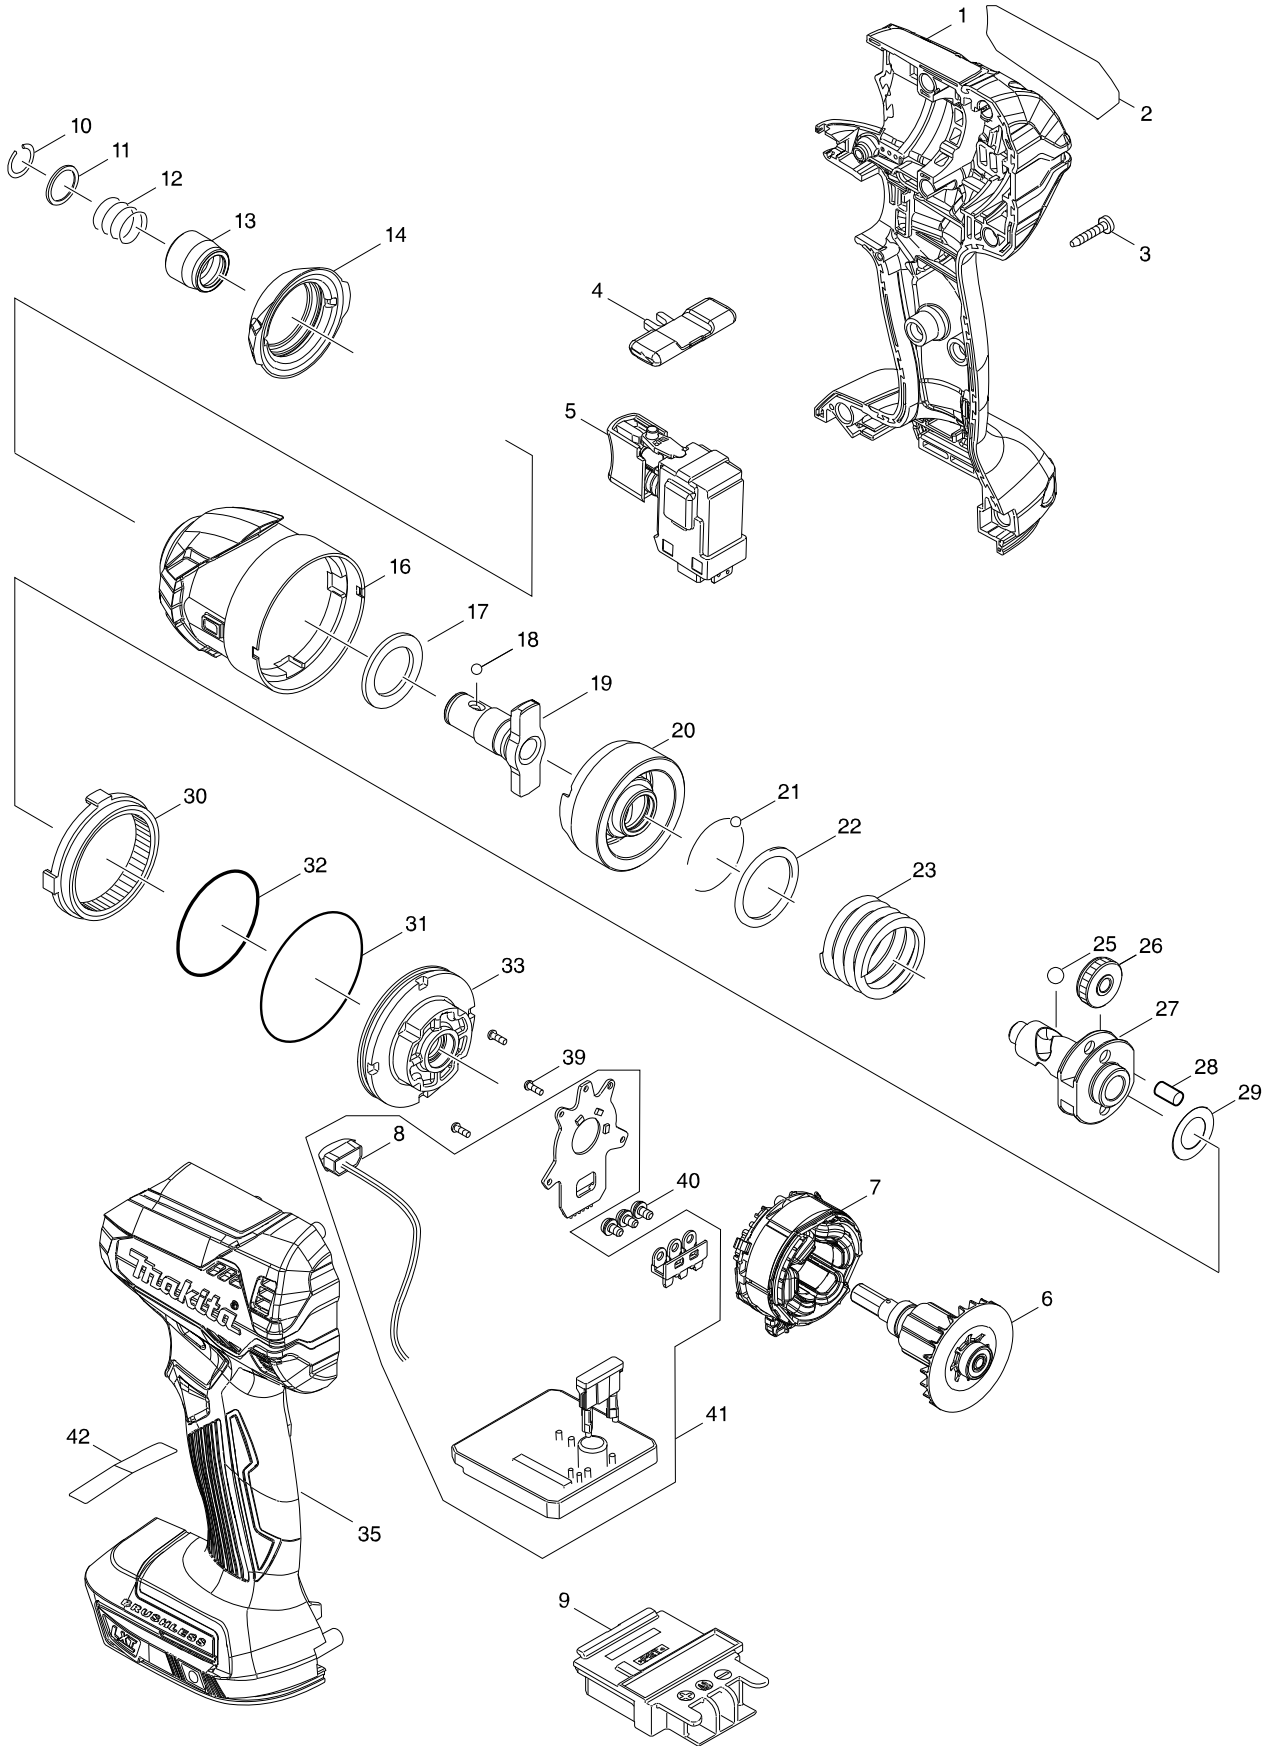

Model No. DTD153 CORDLESS IMPACT DRIVER

Model No. DTD153 CORDLESS IMPACT DRIVER

Item	Parts No.	Description	I/C	QTY	N/O	Opt. 1	Opt. 2	NOTE
001	183E35-7	HOUSING SET		1				
C10	263005-3	RUBBER PIN 6		2				
C20	252126-6	HEX. LOCKING NUT M4-7		2				
D10		INC. 35						
002	852K79-1	DTD153 NAME PLATE		1				
003	266429-2	TAPPING SCREW 3X16		9				
004	455053-8	F/R CHANGE LEVER		1				
005	143975-1	SWITCH COMPLETE		1				
006	619404-1	ROTOR		1				
007	629224-5	STATOR		1				
008	620557-1	LED CIRCUIT		1				
009	643860-3	TERMINAL		1				
010	231951-8	RING SPRING 11		1				
011	267085-1	FLAT WASHER 12		1				
012	233005-7	COMPRESSION SPRING 13		1				
013	326072-0	BIT SLEEVE		1				
014	424888-8	BUMPER		1				
016	143957-3	HAMMER CASE COMPLETE		1				
017	261151-6	NYLON WASHER 19		1				
018	216040-0	STEEL BALL 3.5		2				
019	326565-7	ANVIL M		1				
020	326564-9	HAMMER		1				
021	216040-0	STEEL BALL 3.5		24				
022	267175-0	FLAT WASHER 24		1				
023	234251-5	COMPRESSION SPRING 25		1				
025	216041-8	STEEL BALL 5.6		2				
026	227362-3	SPUR GEAR 22		2				
027	326562-3	SPINDLE		1				
028	256253-1	PIN 5		2				
029	253314-8	THIN WASHER 15		1				
030	227378-8	INTERNAL GEAR 51		1				
031	213606-7	O RING 48		1				
032	213507-9	O RING 40		1				
033	143958-1	BEARING BOX COMPLETE		1				
035	183E35-7	HOUSING SET		1				
C10	263005-3	RUBBER PIN 6		2				
C20	252126-6	HEX. LOCKING NUT M4-7		2				
D10		INC. 1						
039	266490-9	TAPPING SCREW PT 2X6		3				
040	652069-6	FLAT HEAD SCREW M3X6		3				
041	620563-6	CONTROLLER		1				
D10		INC. 8						
A01	266622-8	+ TRUSS HEAD SCREW M4X12		1				
A02	346317-0	HOOK		1				
A03B	450128-8	BATTERY COVER		1				
A04B	***DC18RC	DC18RC FAST CHARGER		1				
D10		COMPO-PARTS						
A05B	197605-6	BATTERY BL1830B SET		2				