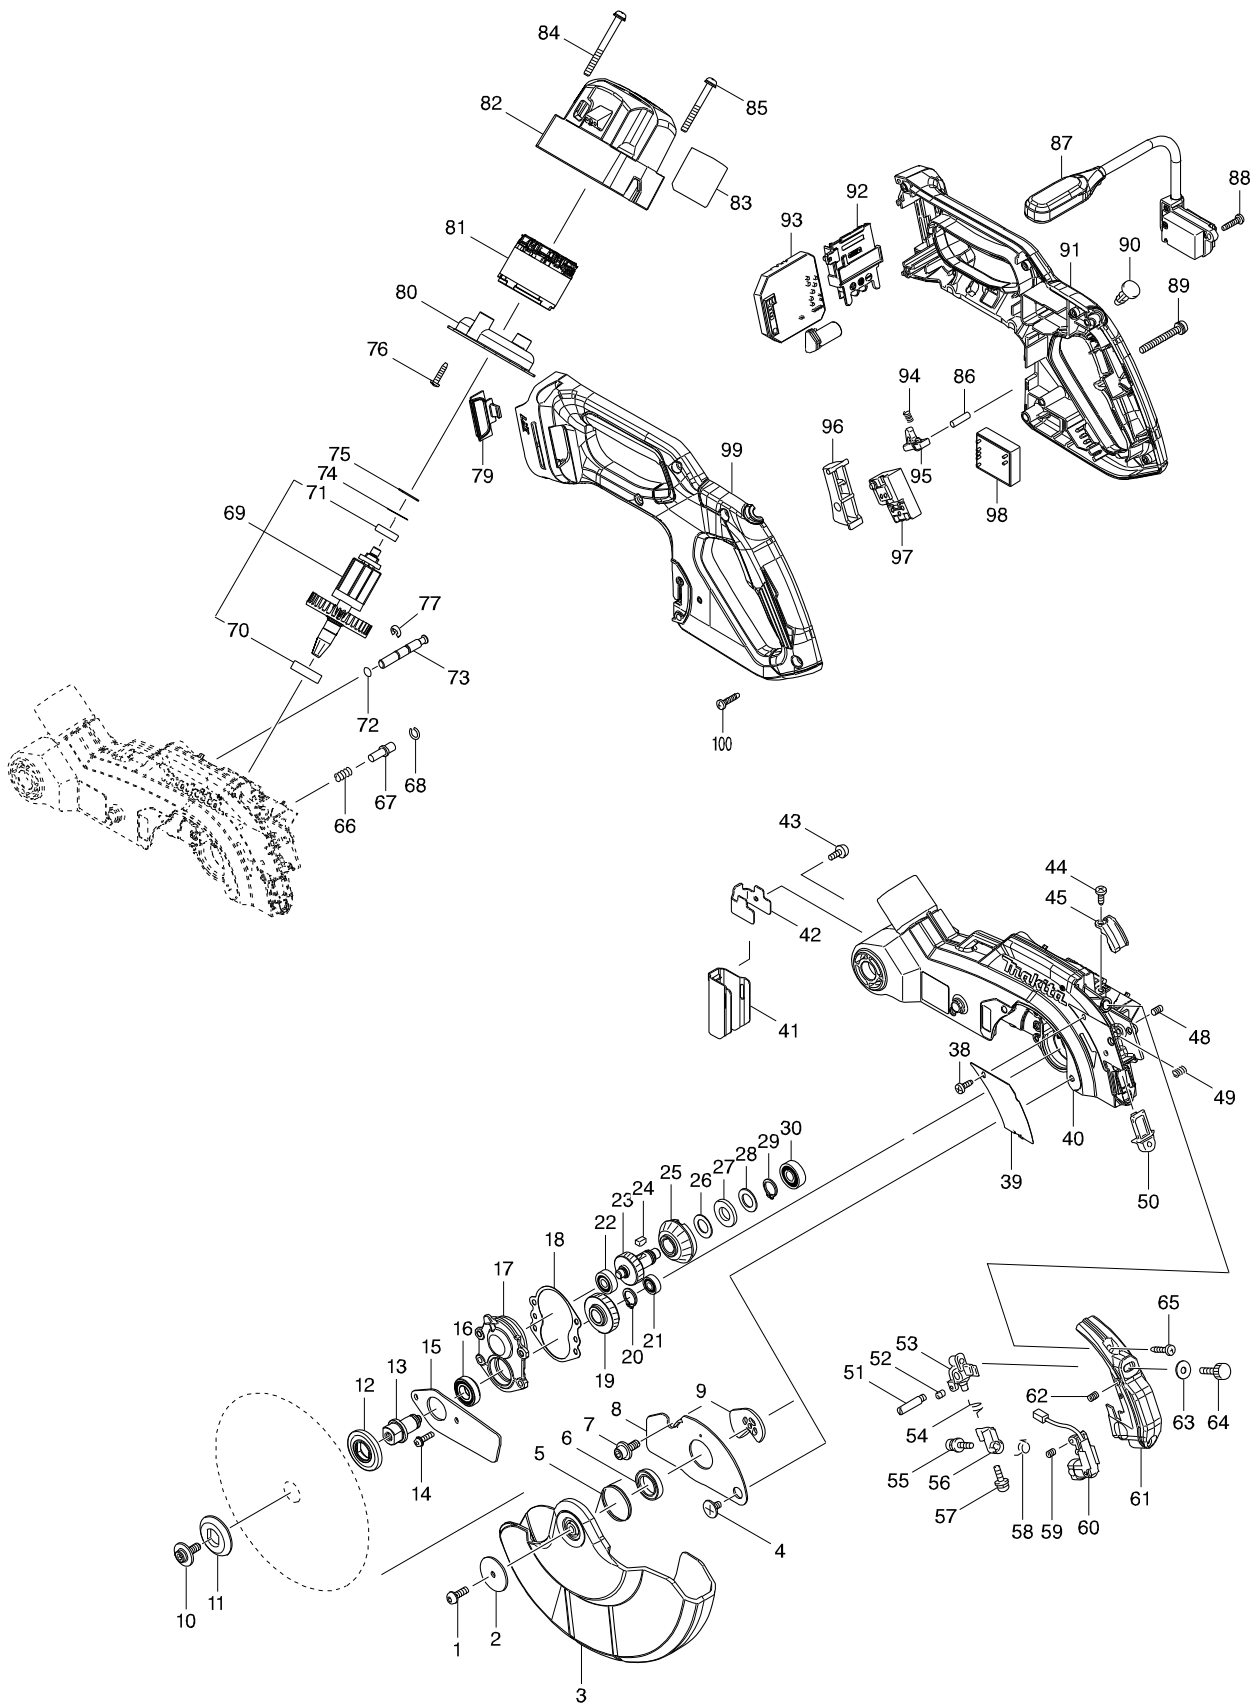

Model No. DLS600 165MM CORDLESS MITER SAW