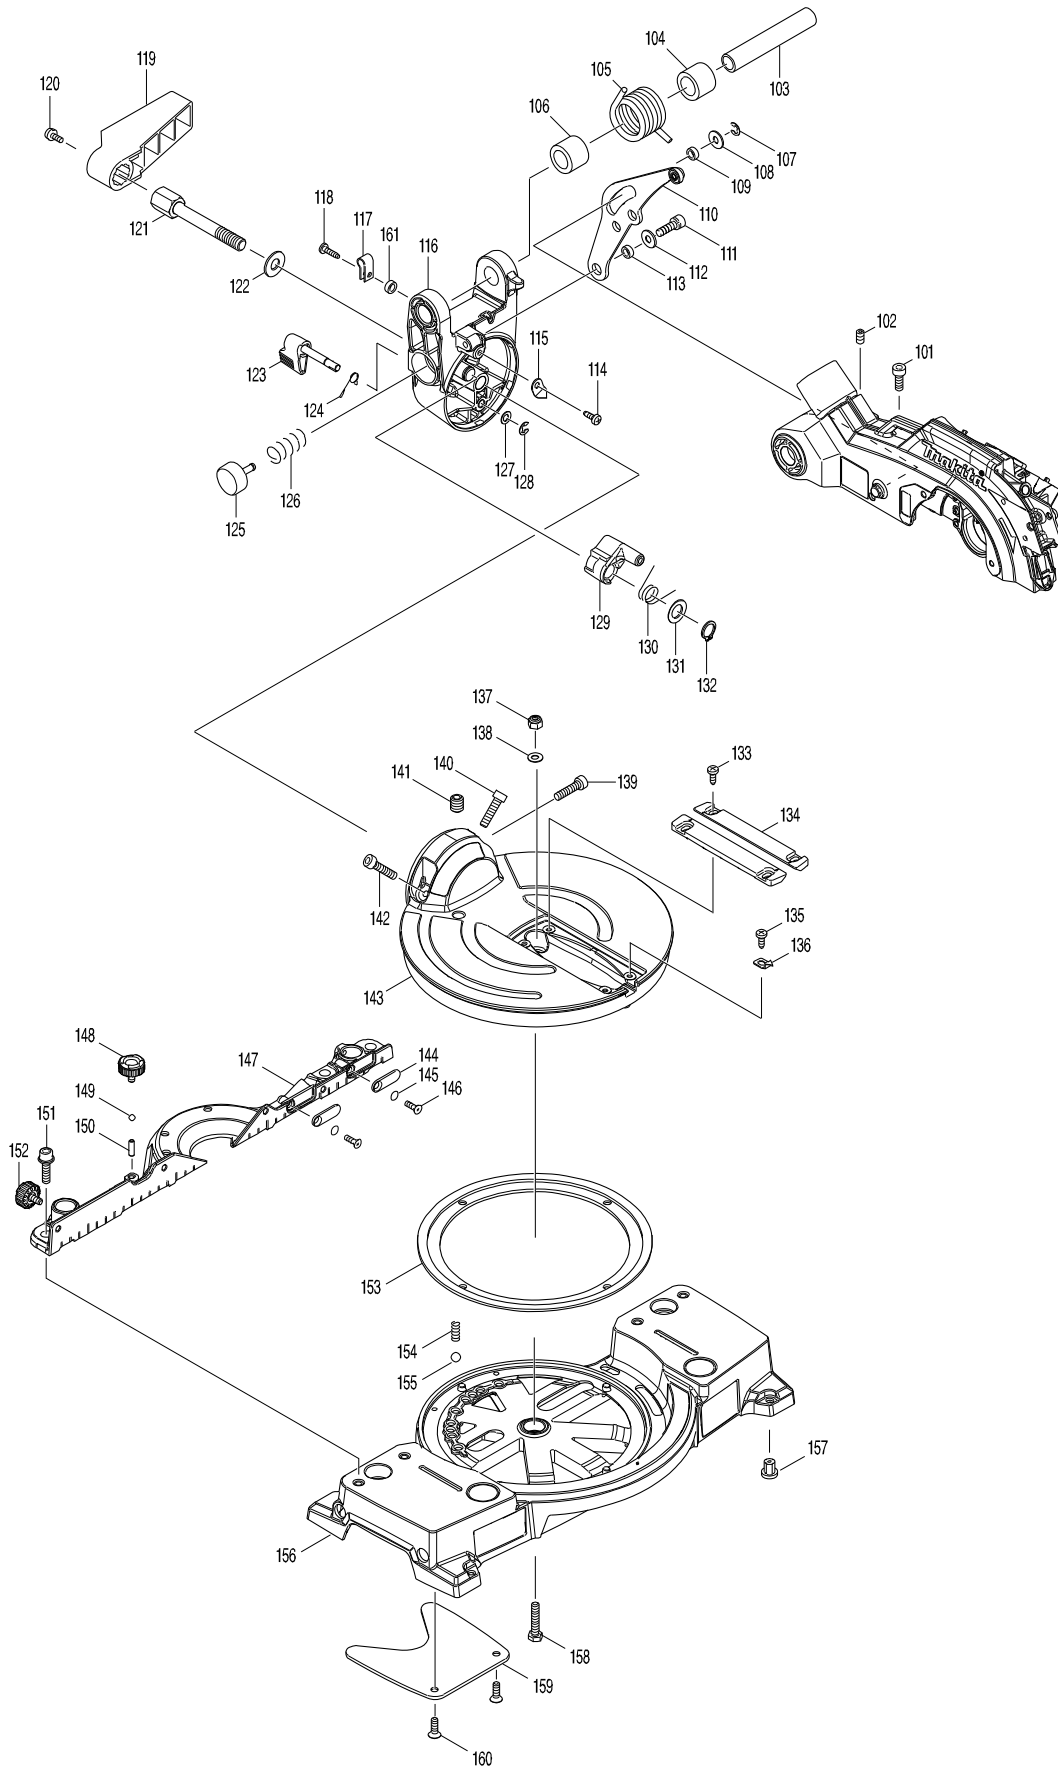

Model No. DLS600 165MM CORDLESS MITER SAW

Model No. DLS600 165MM CORDLESS MITER SAW

Item	Parts No.	Description	I/C	QTY	N/O	Sales		NOTE
001	265491-4	H.S. BUTTON HEAD BOLT M5X16		1		26.00		
002	267136-0	FLAT WASHER 5		1		13.00		
003	458077-3	SAFETY COVER		1				
004	265008-3	+ FLAT HEAD SCREW M5		1		12.00		
005	232311-7	TORSION SPRING 30		1				
006	210150-5	BALL BEARING 6803DDW		1				
007	266732-1	HEX. SOCKET HEAD BOLT M6X16		1				
008	347060-4	CENTER COVER		1				
009	347059-9	CENTER PLATE		1				
010	266733-9	HEX. S.F.H. BOLT M6X16		1				
011	224409-4	OUTER FLANGE 35		1		98.00		
012	224593-5	INNER FLANGE 35		1				
013	325866-0	SPINDLE		1				
014	911128-8	P.H.SCREW M4X16 WITH WR		4		11.00		
015	347295-7	BEARING RETAINER		1				
016	211288-9	BALL BEARING 6901DDW		1		383.00		
017	318534-2	BEARING BOX		1				
018	442152-5	GASKET		1				
019	227727-9	HELICAL GEAR 39		1				
020	961052-5	RETAINING RING S-12		1		13.00		
021	210006-2	BALL BEARING 696ZZ		1		119.00		
022	210017-7	BALL BEARING 607DDW		1		124.00		
023	227726-1	HELICAL GEAR 31		1				
024	254011-9	WOODRUFF KEY 4		1		26.00		
025	227565-9	SPIRAL BEVEL GEAR 35		1				
026	253744-3	FLAT WASHER 12		1		15.00		
027	261104-5	RUBBER WASHER 12		1		11.00		
028	253744-3	FLAT WASHER 12		1		15.00		
029	961052-5	RETAINING RING S-12		1		13.00		
030	210005-4	BALL BEARING 608DDW		1		159.00		
038	266026-4	TAPPING SCREW BIND CT 4X12		1		9.00		
039	346171-2	COVER PLATE		1				
040	144796-4	BLADE CASE COMPLETE		1				
C10	263002-9	RUBBER PIN 4		4		9.00		
C20	263005-3	RUBBER PIN 6		1		4.00		
041	424870-7	GUARD		1				
042	347057-3	GUARD PLATE		1				
043	911113-1	PAN HEAD SCREW M4X10 WITH WR		1		9.00		
044	266026-4	TAPPING SCREW BIND CT 4X12		1		9.00		
045	458075-7	LEAD COVER		1				
048	266229-0	H.S.SET SCREW(CUP POINT)M5X8		1		18.00		
049	233471-8	COMPRESSION SPRING 6		1		15.00		
050	418104-8	LENS		1		43.00		
051	266306-8	SHOULDER SCREW M5		1		32.00		
052	266318-1	H.S.SET SCREW(FLAT POINT)M4X6		1		22.00		
053	419379-2	BLOCK C		1		268.00		
054	231664-1	TORSION SPRING 9		1		6.00		
055	911003-8	PAN HEAD SCREW M3X6		1		9.00		

Please order the parts with a part number.

Print Date 21/09/2017